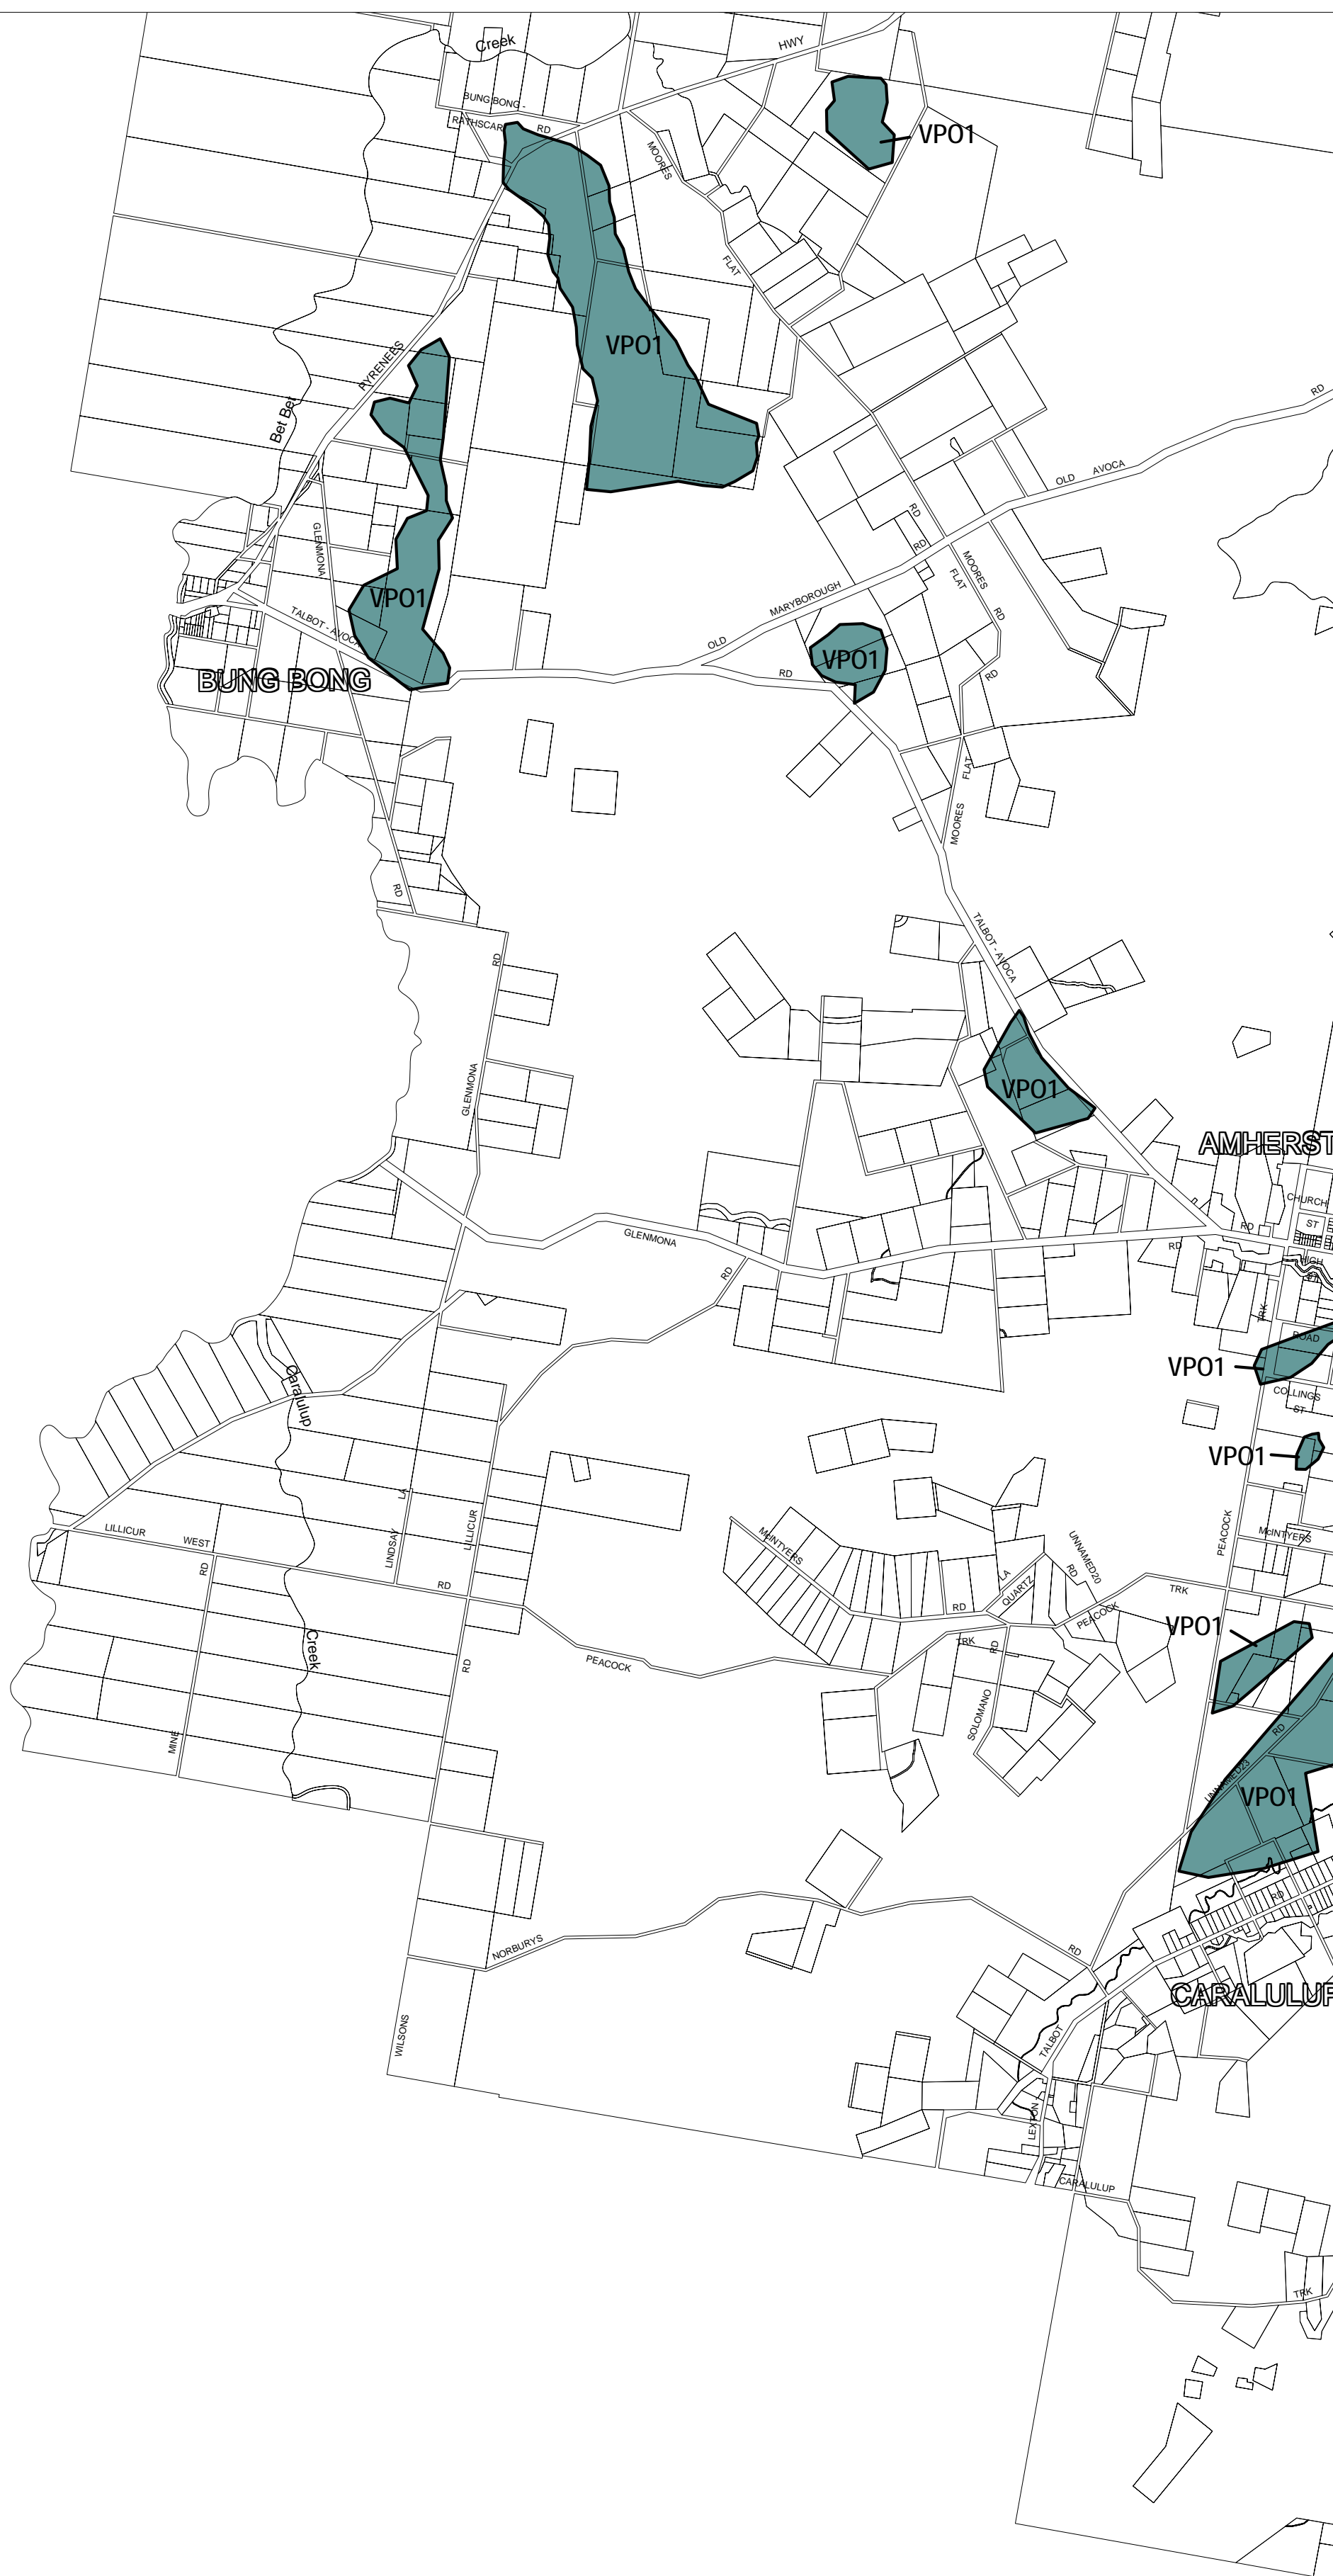

CENTRAL GOLDFIELDS PLANNING SCHEME - LOCAL PROVISION

Overlays

VPO1 Vegetation Protection Overlay - Schedule 1

AUSTRALIAN MAP GRID ZONE 54

Printed: 17/9/2007