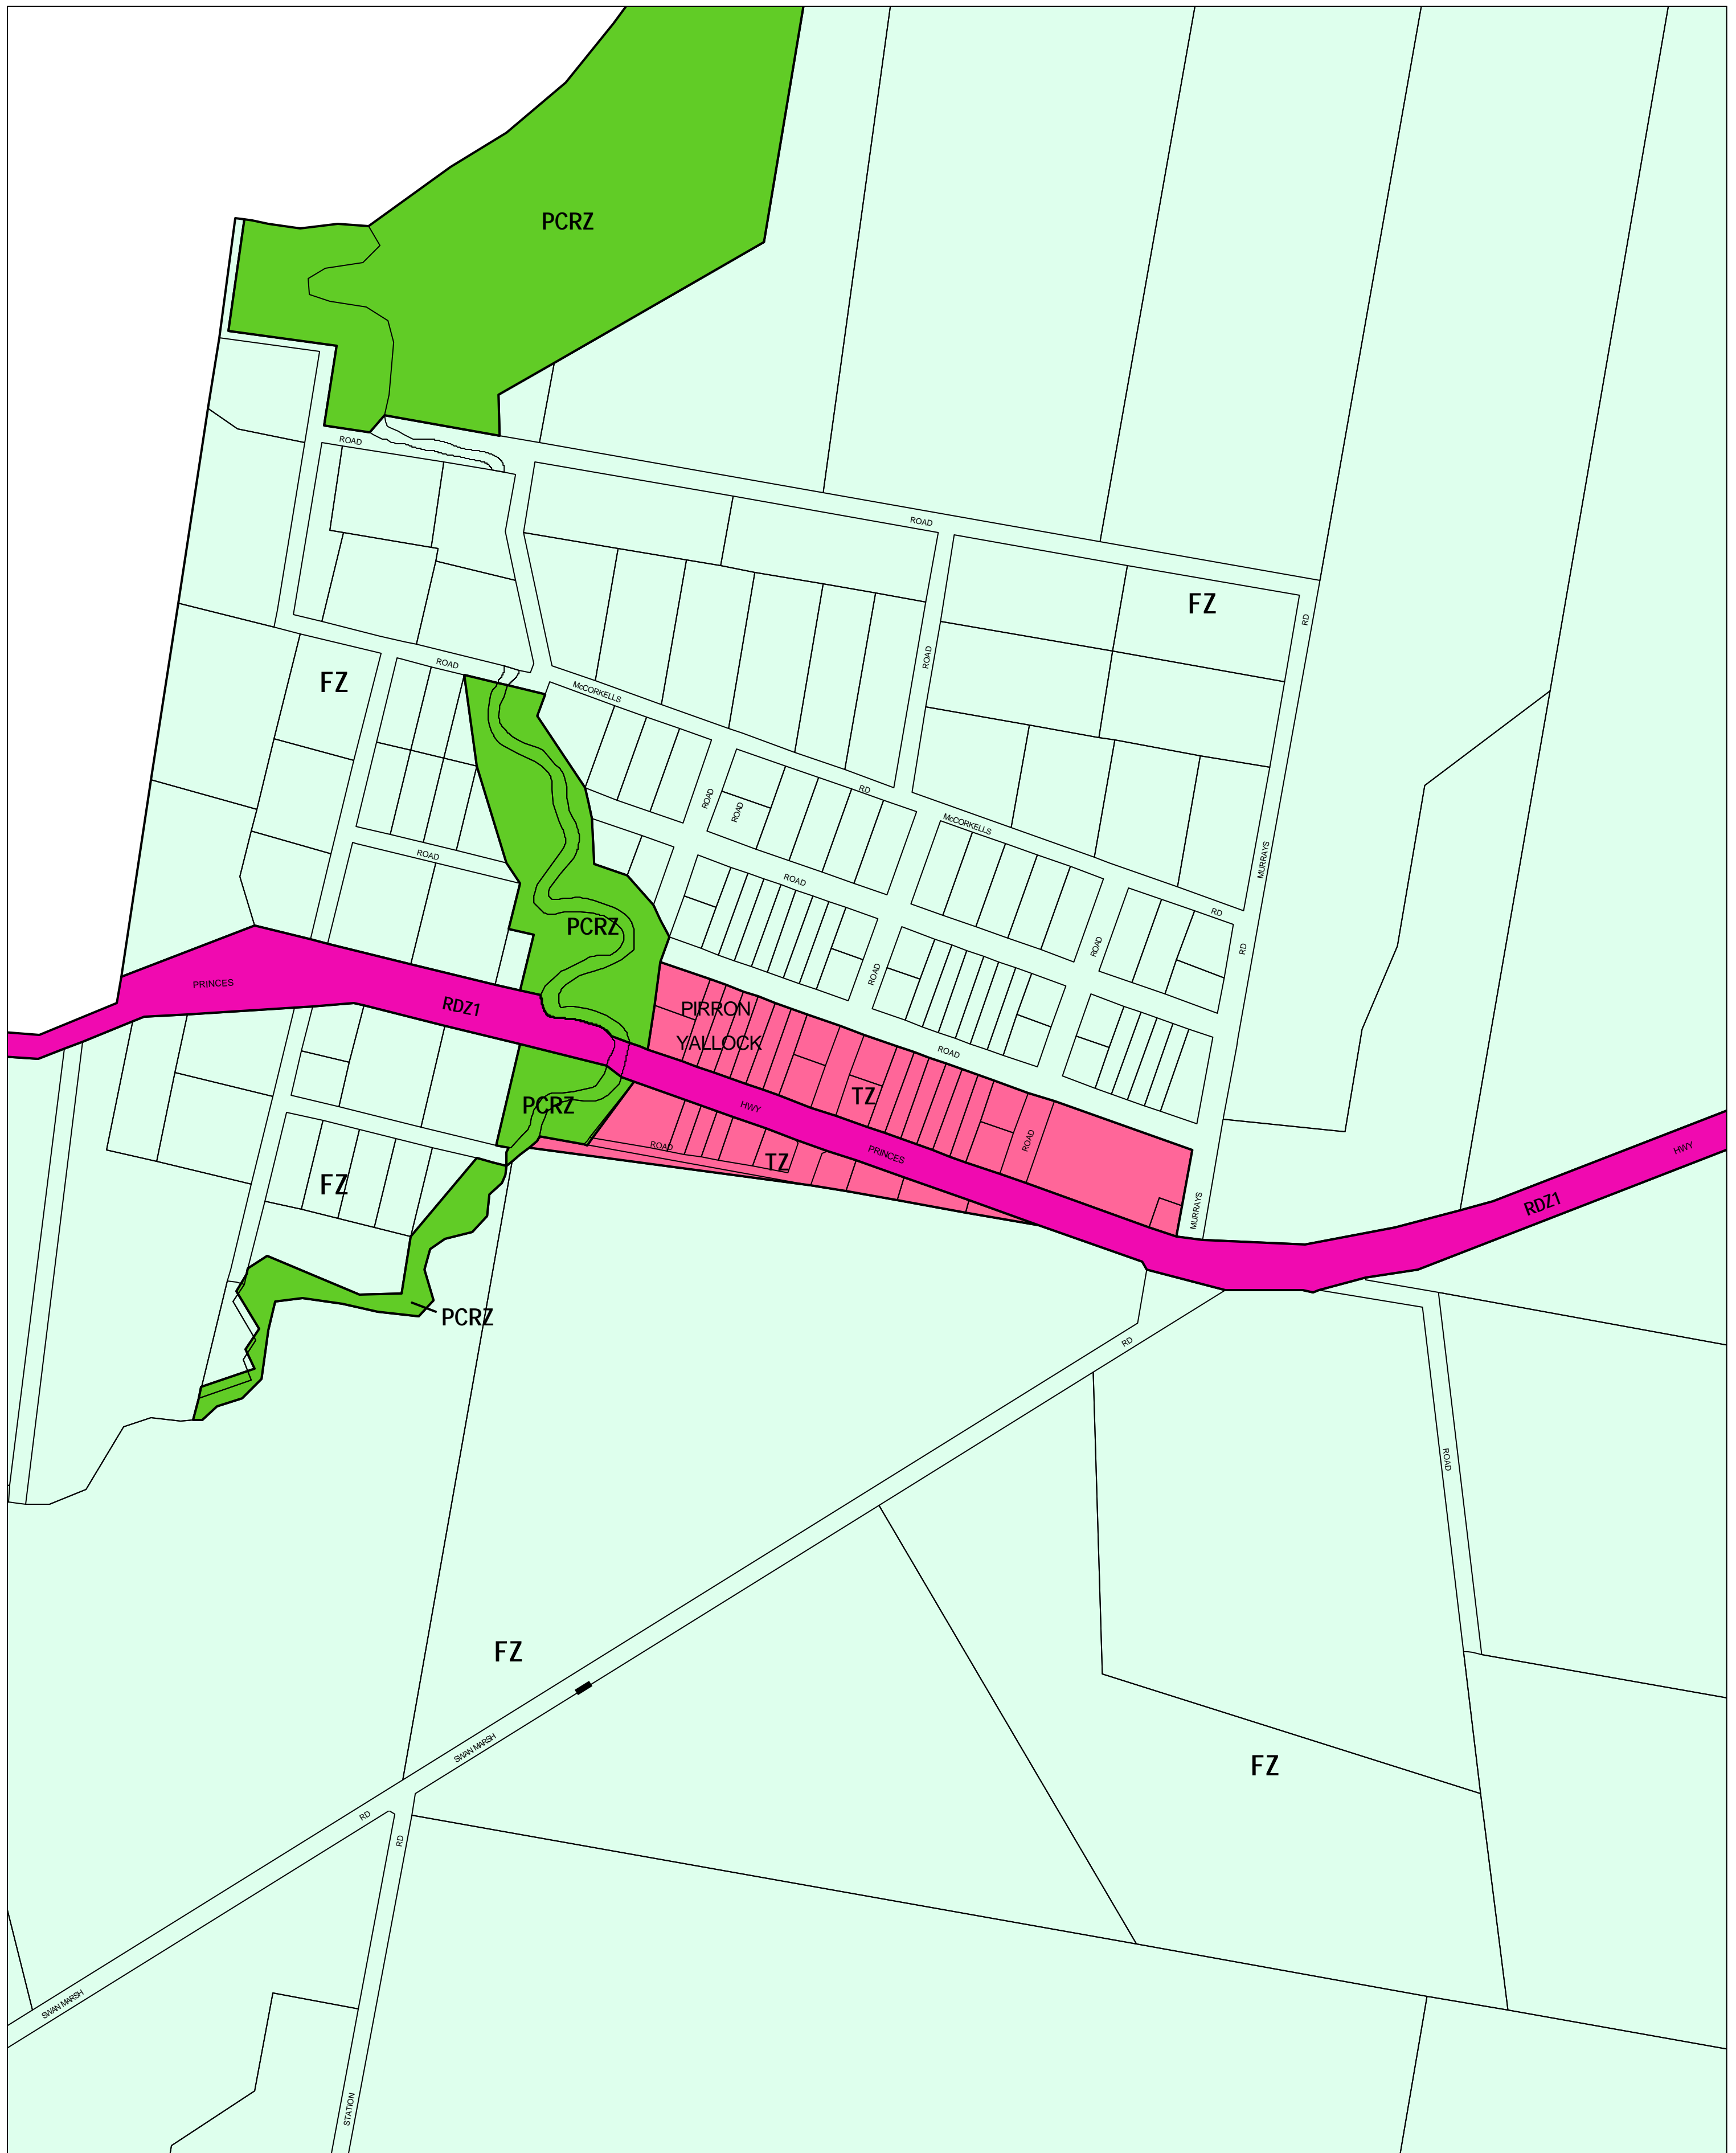

COLAC OTWAY PLANNING SCHEME - LOCAL PROVISION

Public Land

- Public Conservation And Resource Zone

Road

- Road Zone Category 1

Residential

- Township Zone

Rural

- Farming Zone

INDEX TO ADJOINING METRIC SERIES MAP

	1	2	4
	5	8	9
14	15	16	18
19	20	21	22
25	26	27	

Printed: 30/10/2006

AMENDMENT C46