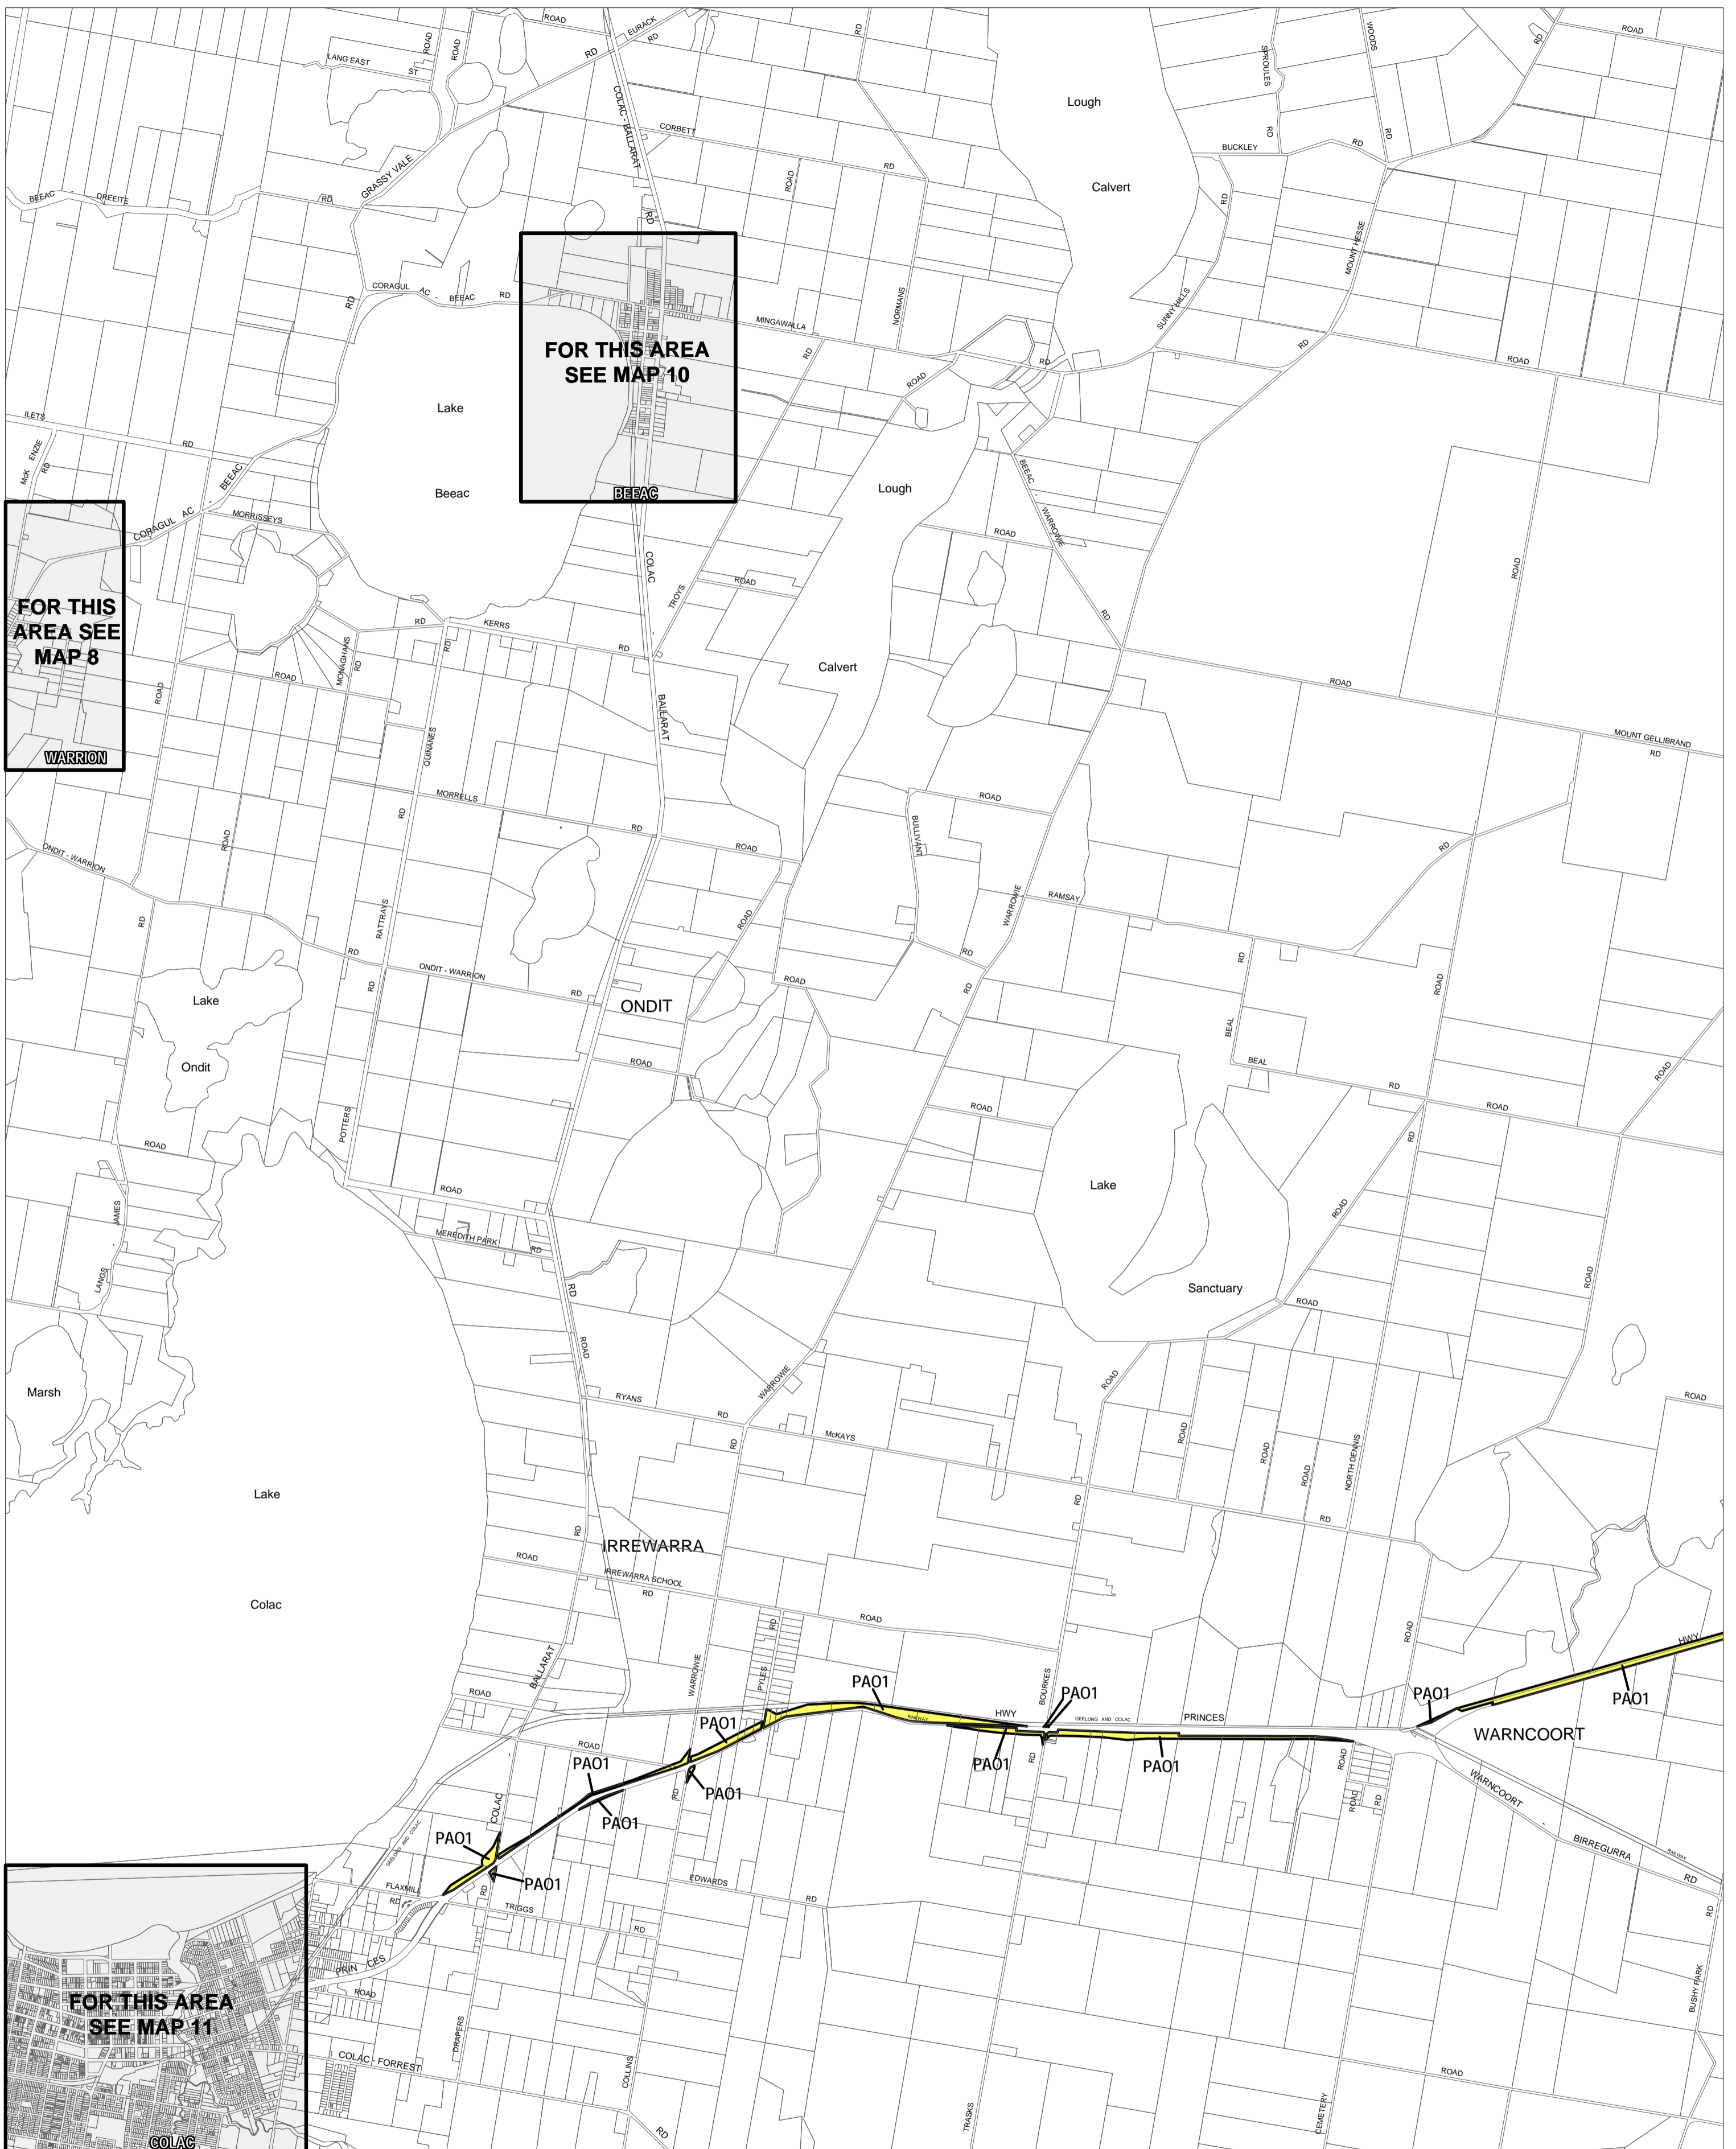

COLAC OTWAY PLANNING SCHEME - LOCAL PROVISION

This publication is copyright. No part may be reproduced by any process except in accordance with the provisions of the Copyright Act. © State of Victoria.

This map should be read in conjunction with additional Planning Overlay Maps (if applicable) as indicated on the INDEX TO MAPS.

Overlays

- PAO1 Public Acquisition Overlay 1

AUSTRALIAN MAP GRID ZONE 54

INDEX TO ADJOINING METRIC SERIES MAP