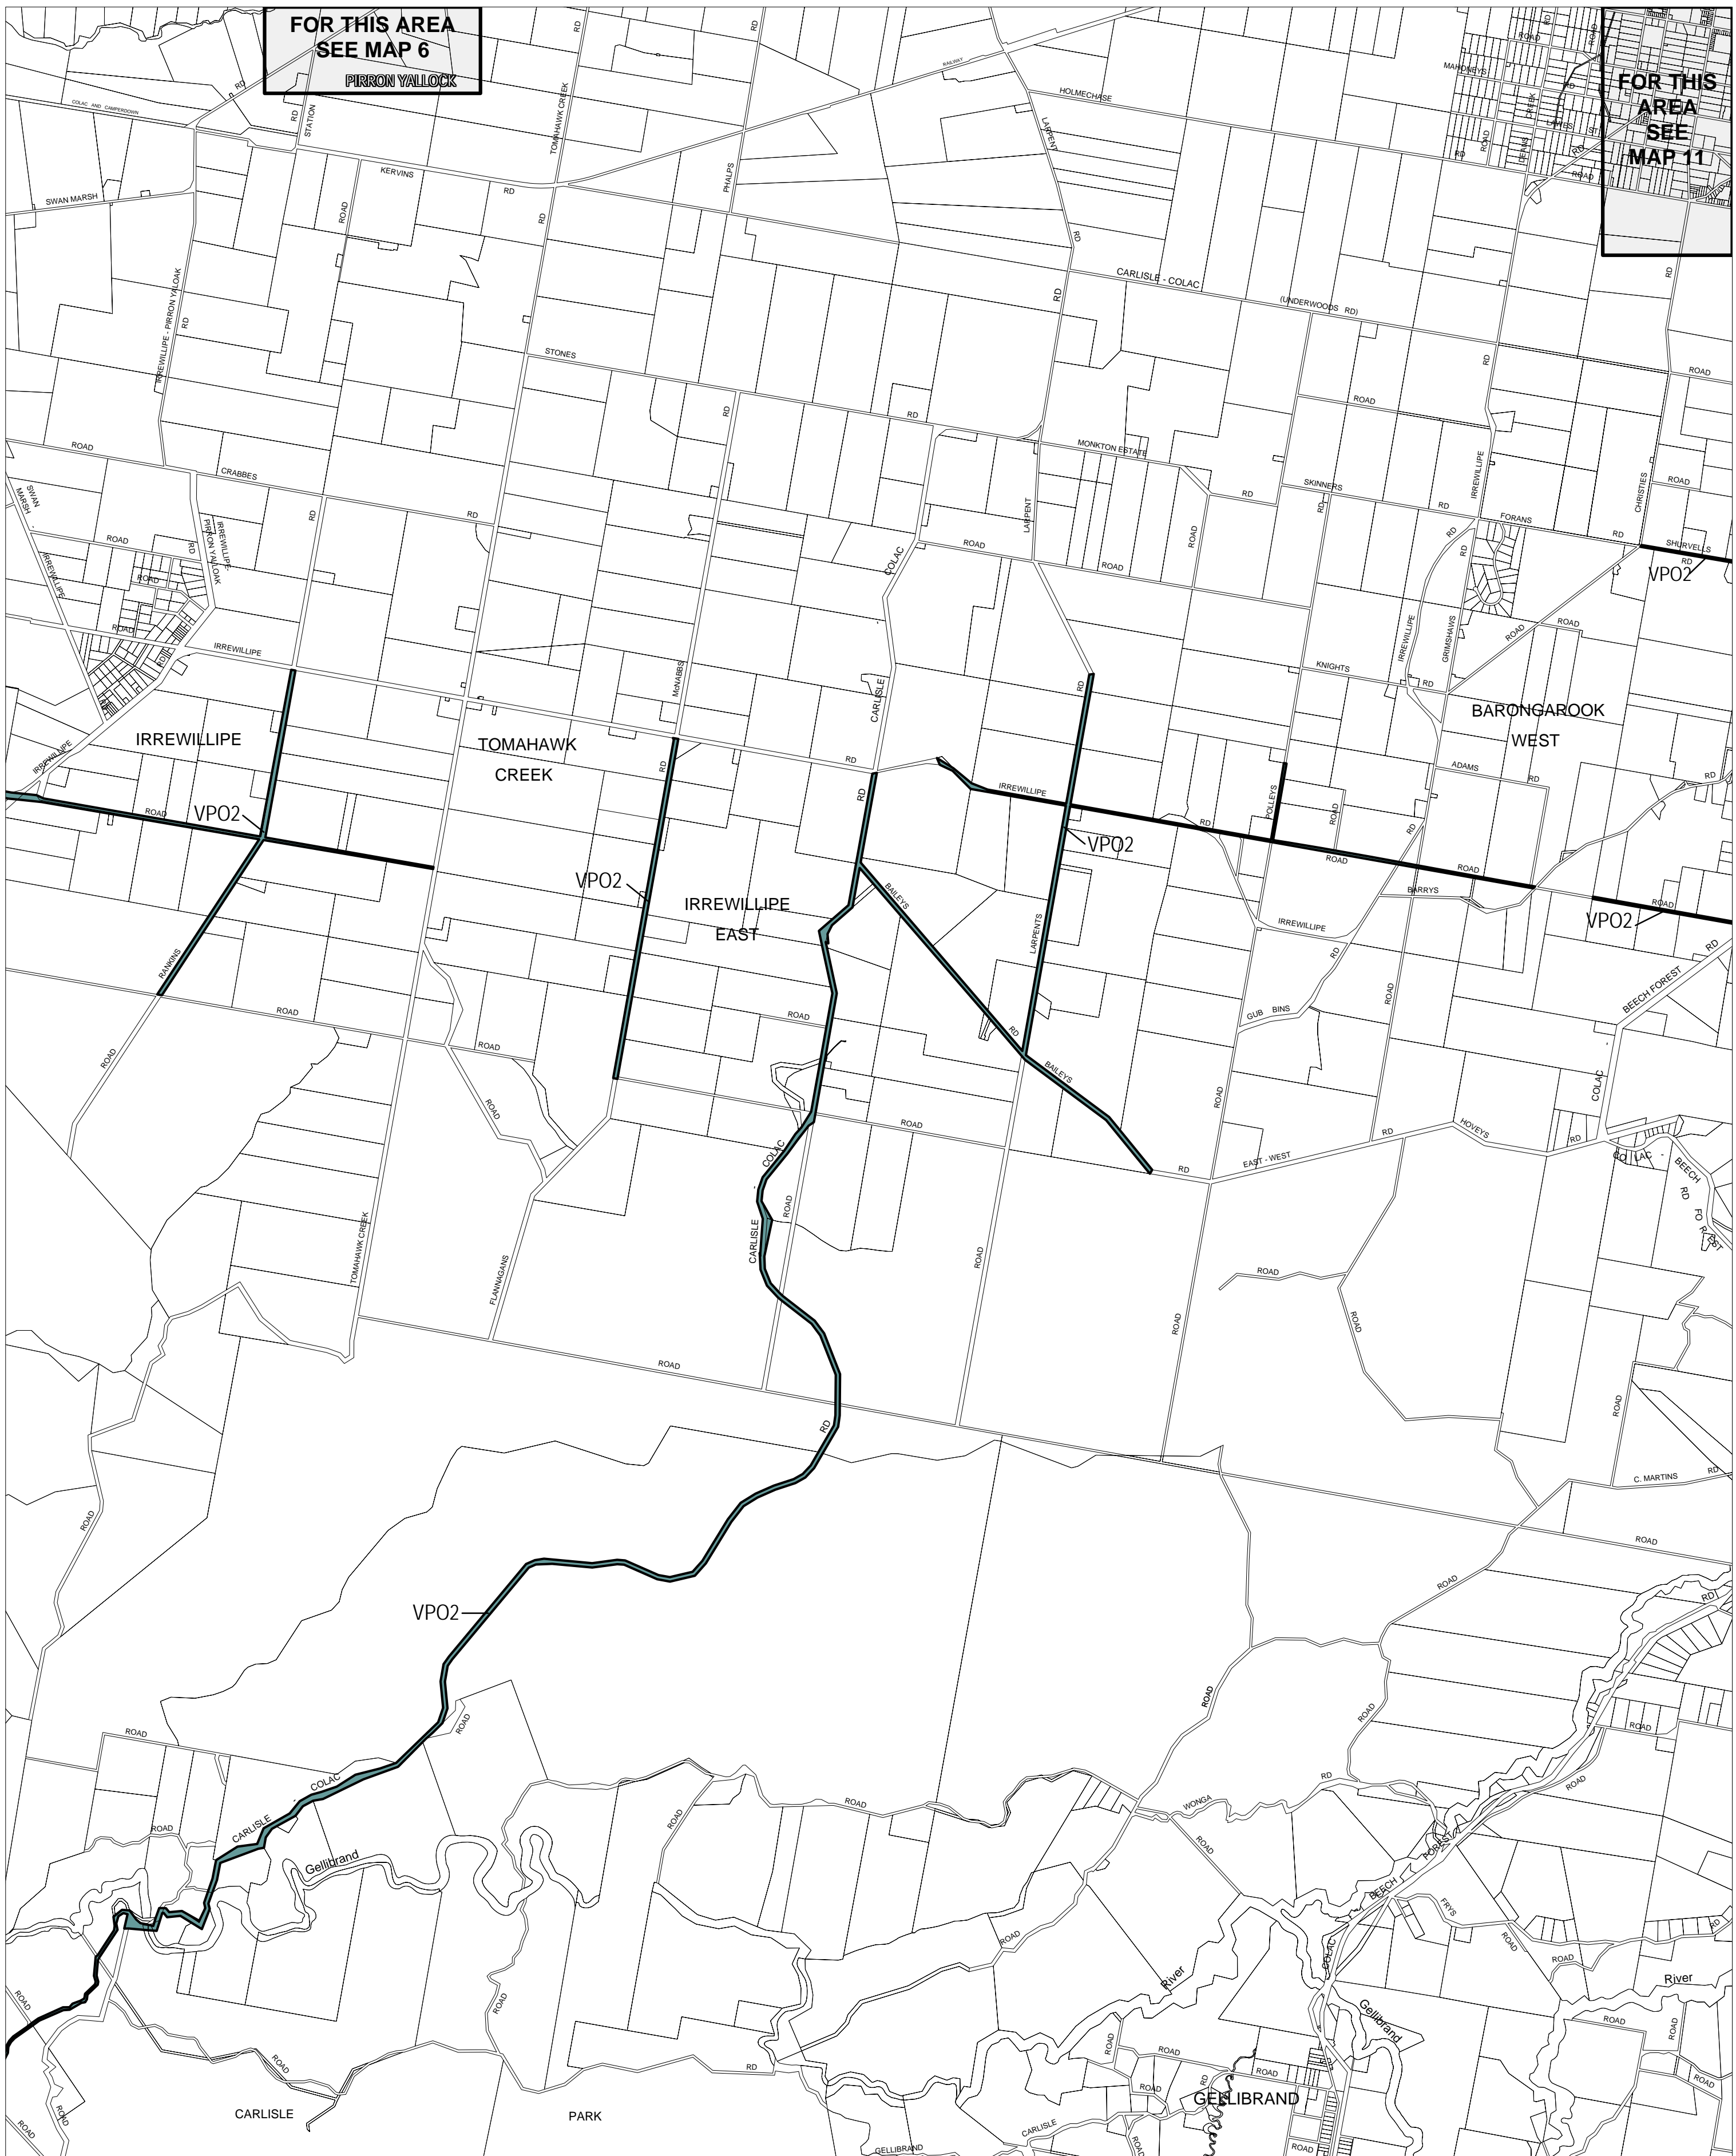

COLAC OTWAY PLANNING SCHEME - LOCAL PROVISION

FOR THIS AREA
SEE MAP 6
PIRRON YALLOCK

FOR THIS AREA
SEE
MAP 11

Overlays

- Vegetation Protection Overlay - Schedule 2

INDEX TO ADJOINING METRIC SERIES MAP

1	2	4
5	9	12
14	15	16
19	20	21
25	26	27

Printed: 27/9/2007

AMENDMENT C2