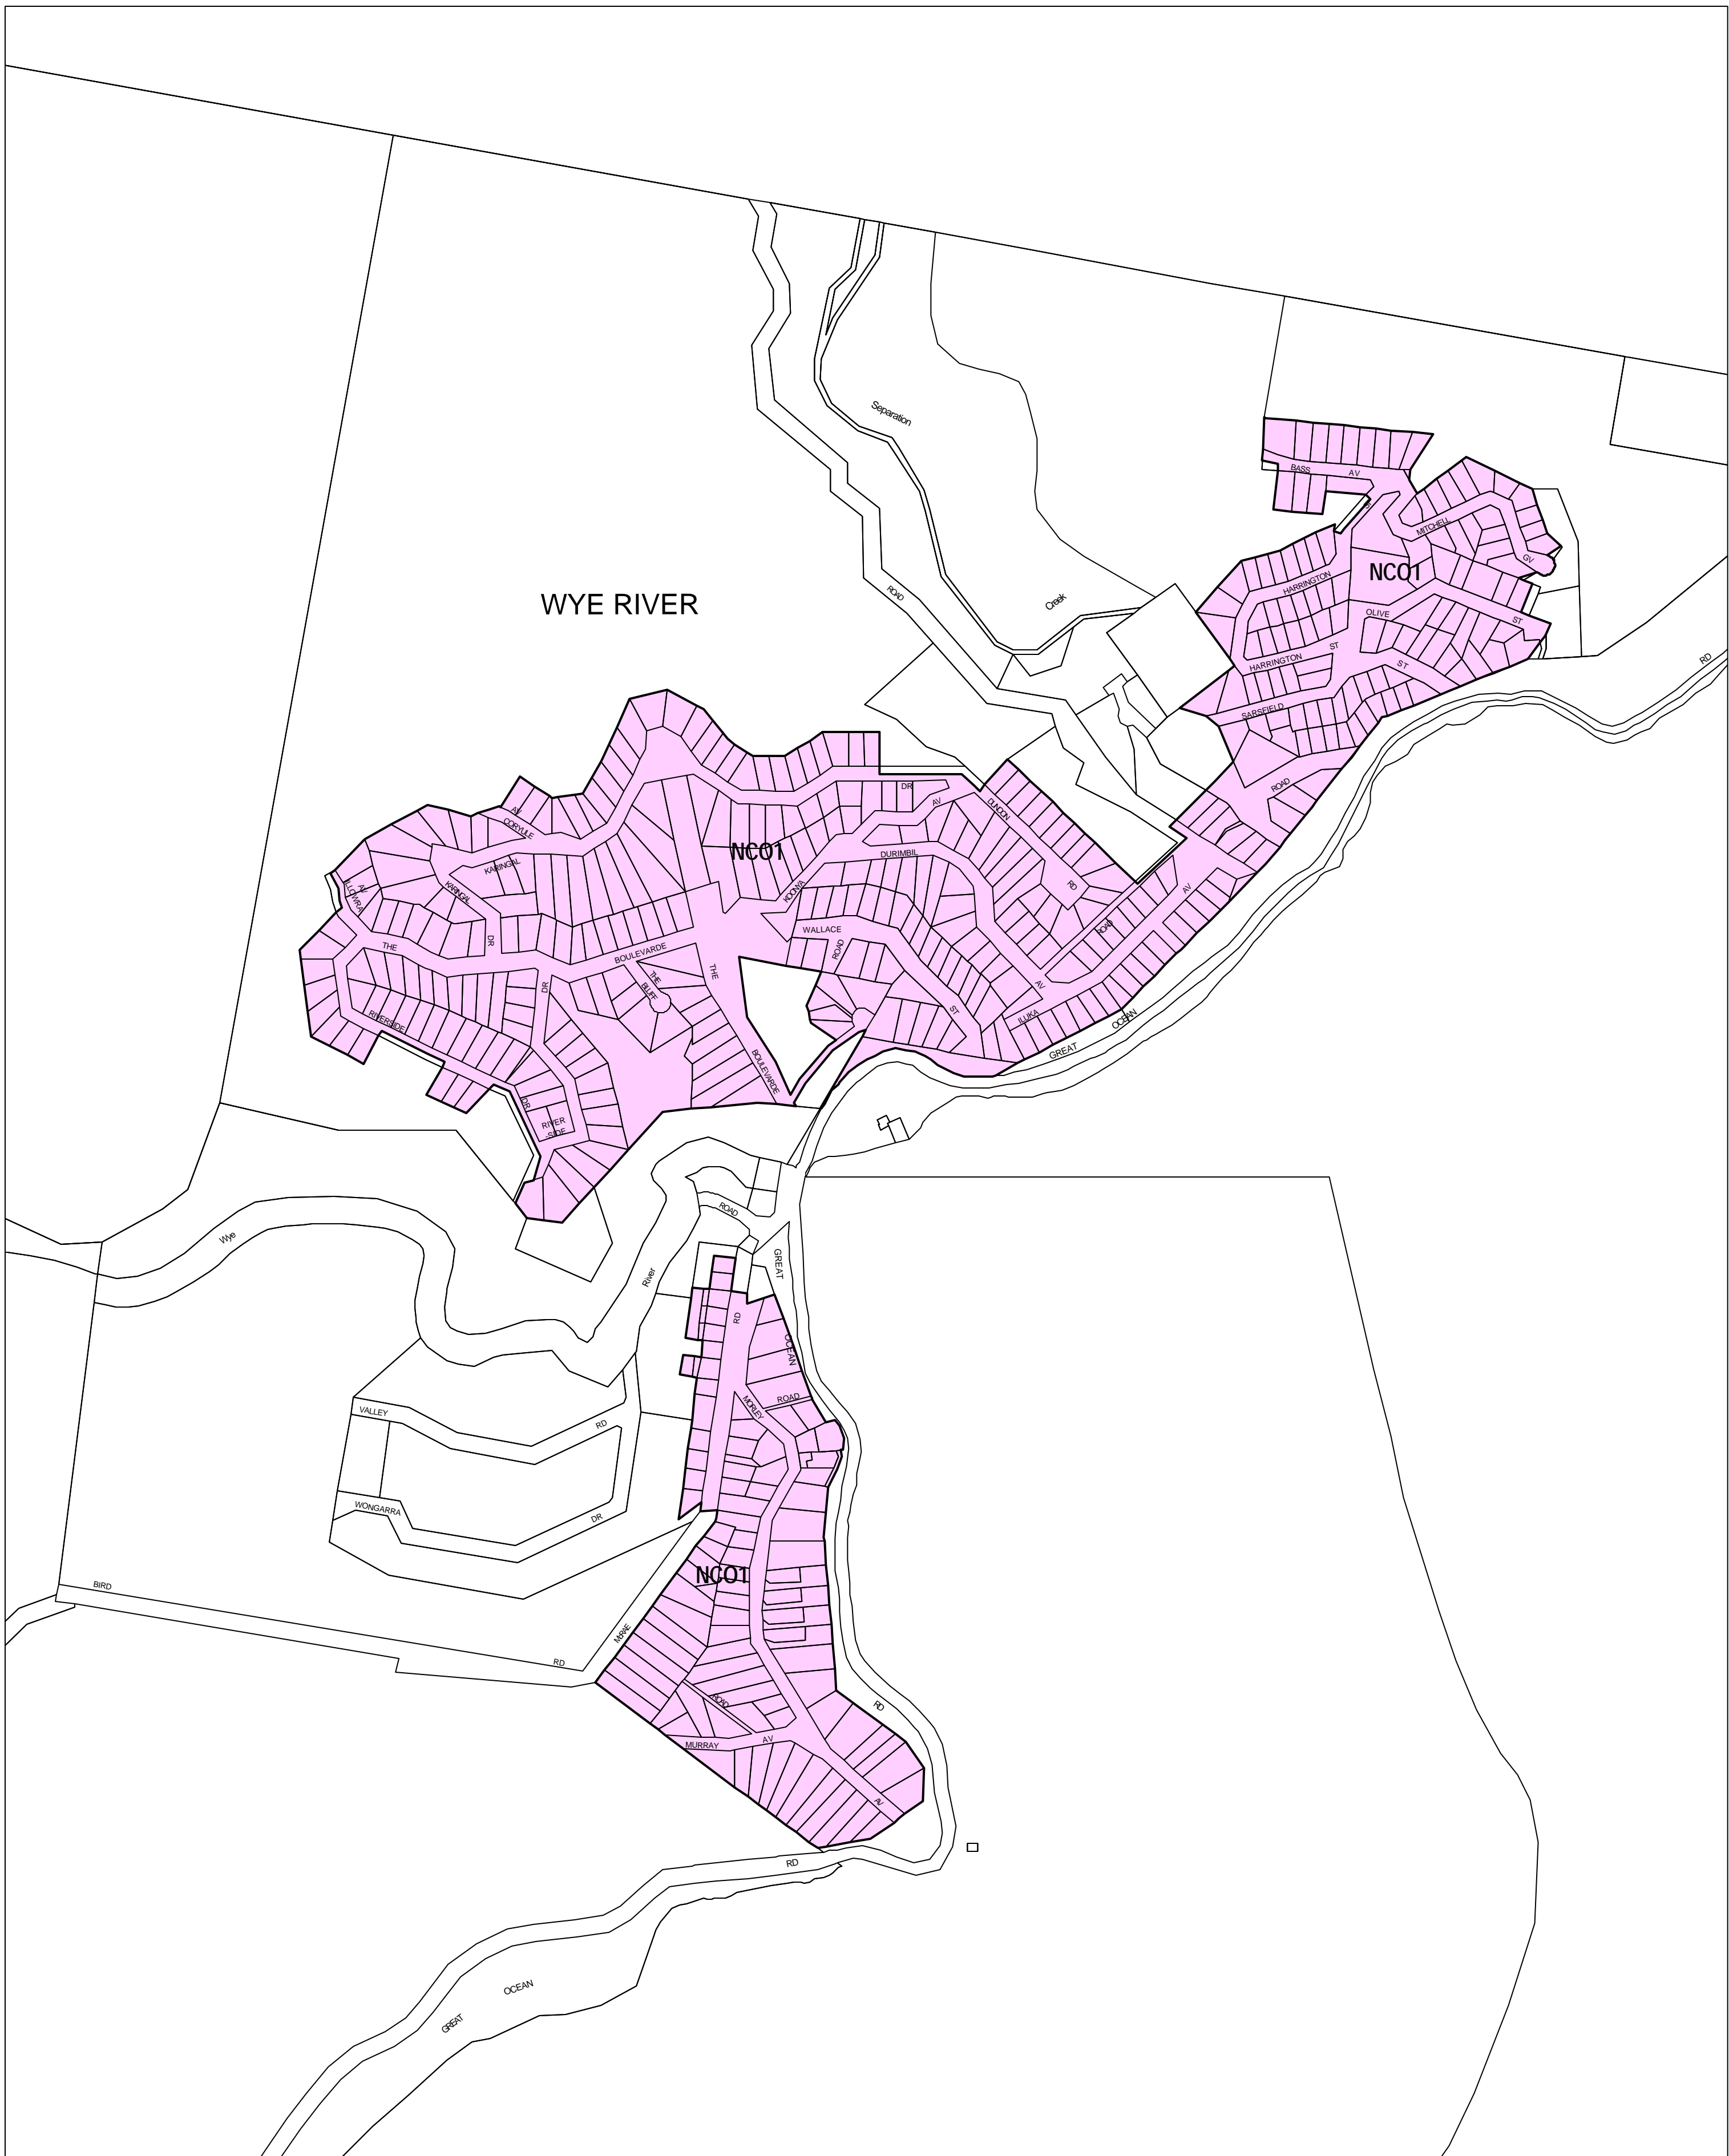

COLAC OTWAY PLANNING SCHEME - LOCAL PROVISION

Overlays
NCO1 Neighbourhood Character Overlay
- Schedule 1

AUSTRALIAN MAP GRID ZONE 54

INDEX TO ADJOINING METRIC SERIES MAP

1	2	4
5a	9	12
14	15	16
19	20	21
25	26	27

Printed: 1/2/2007

AMENDMENT C22