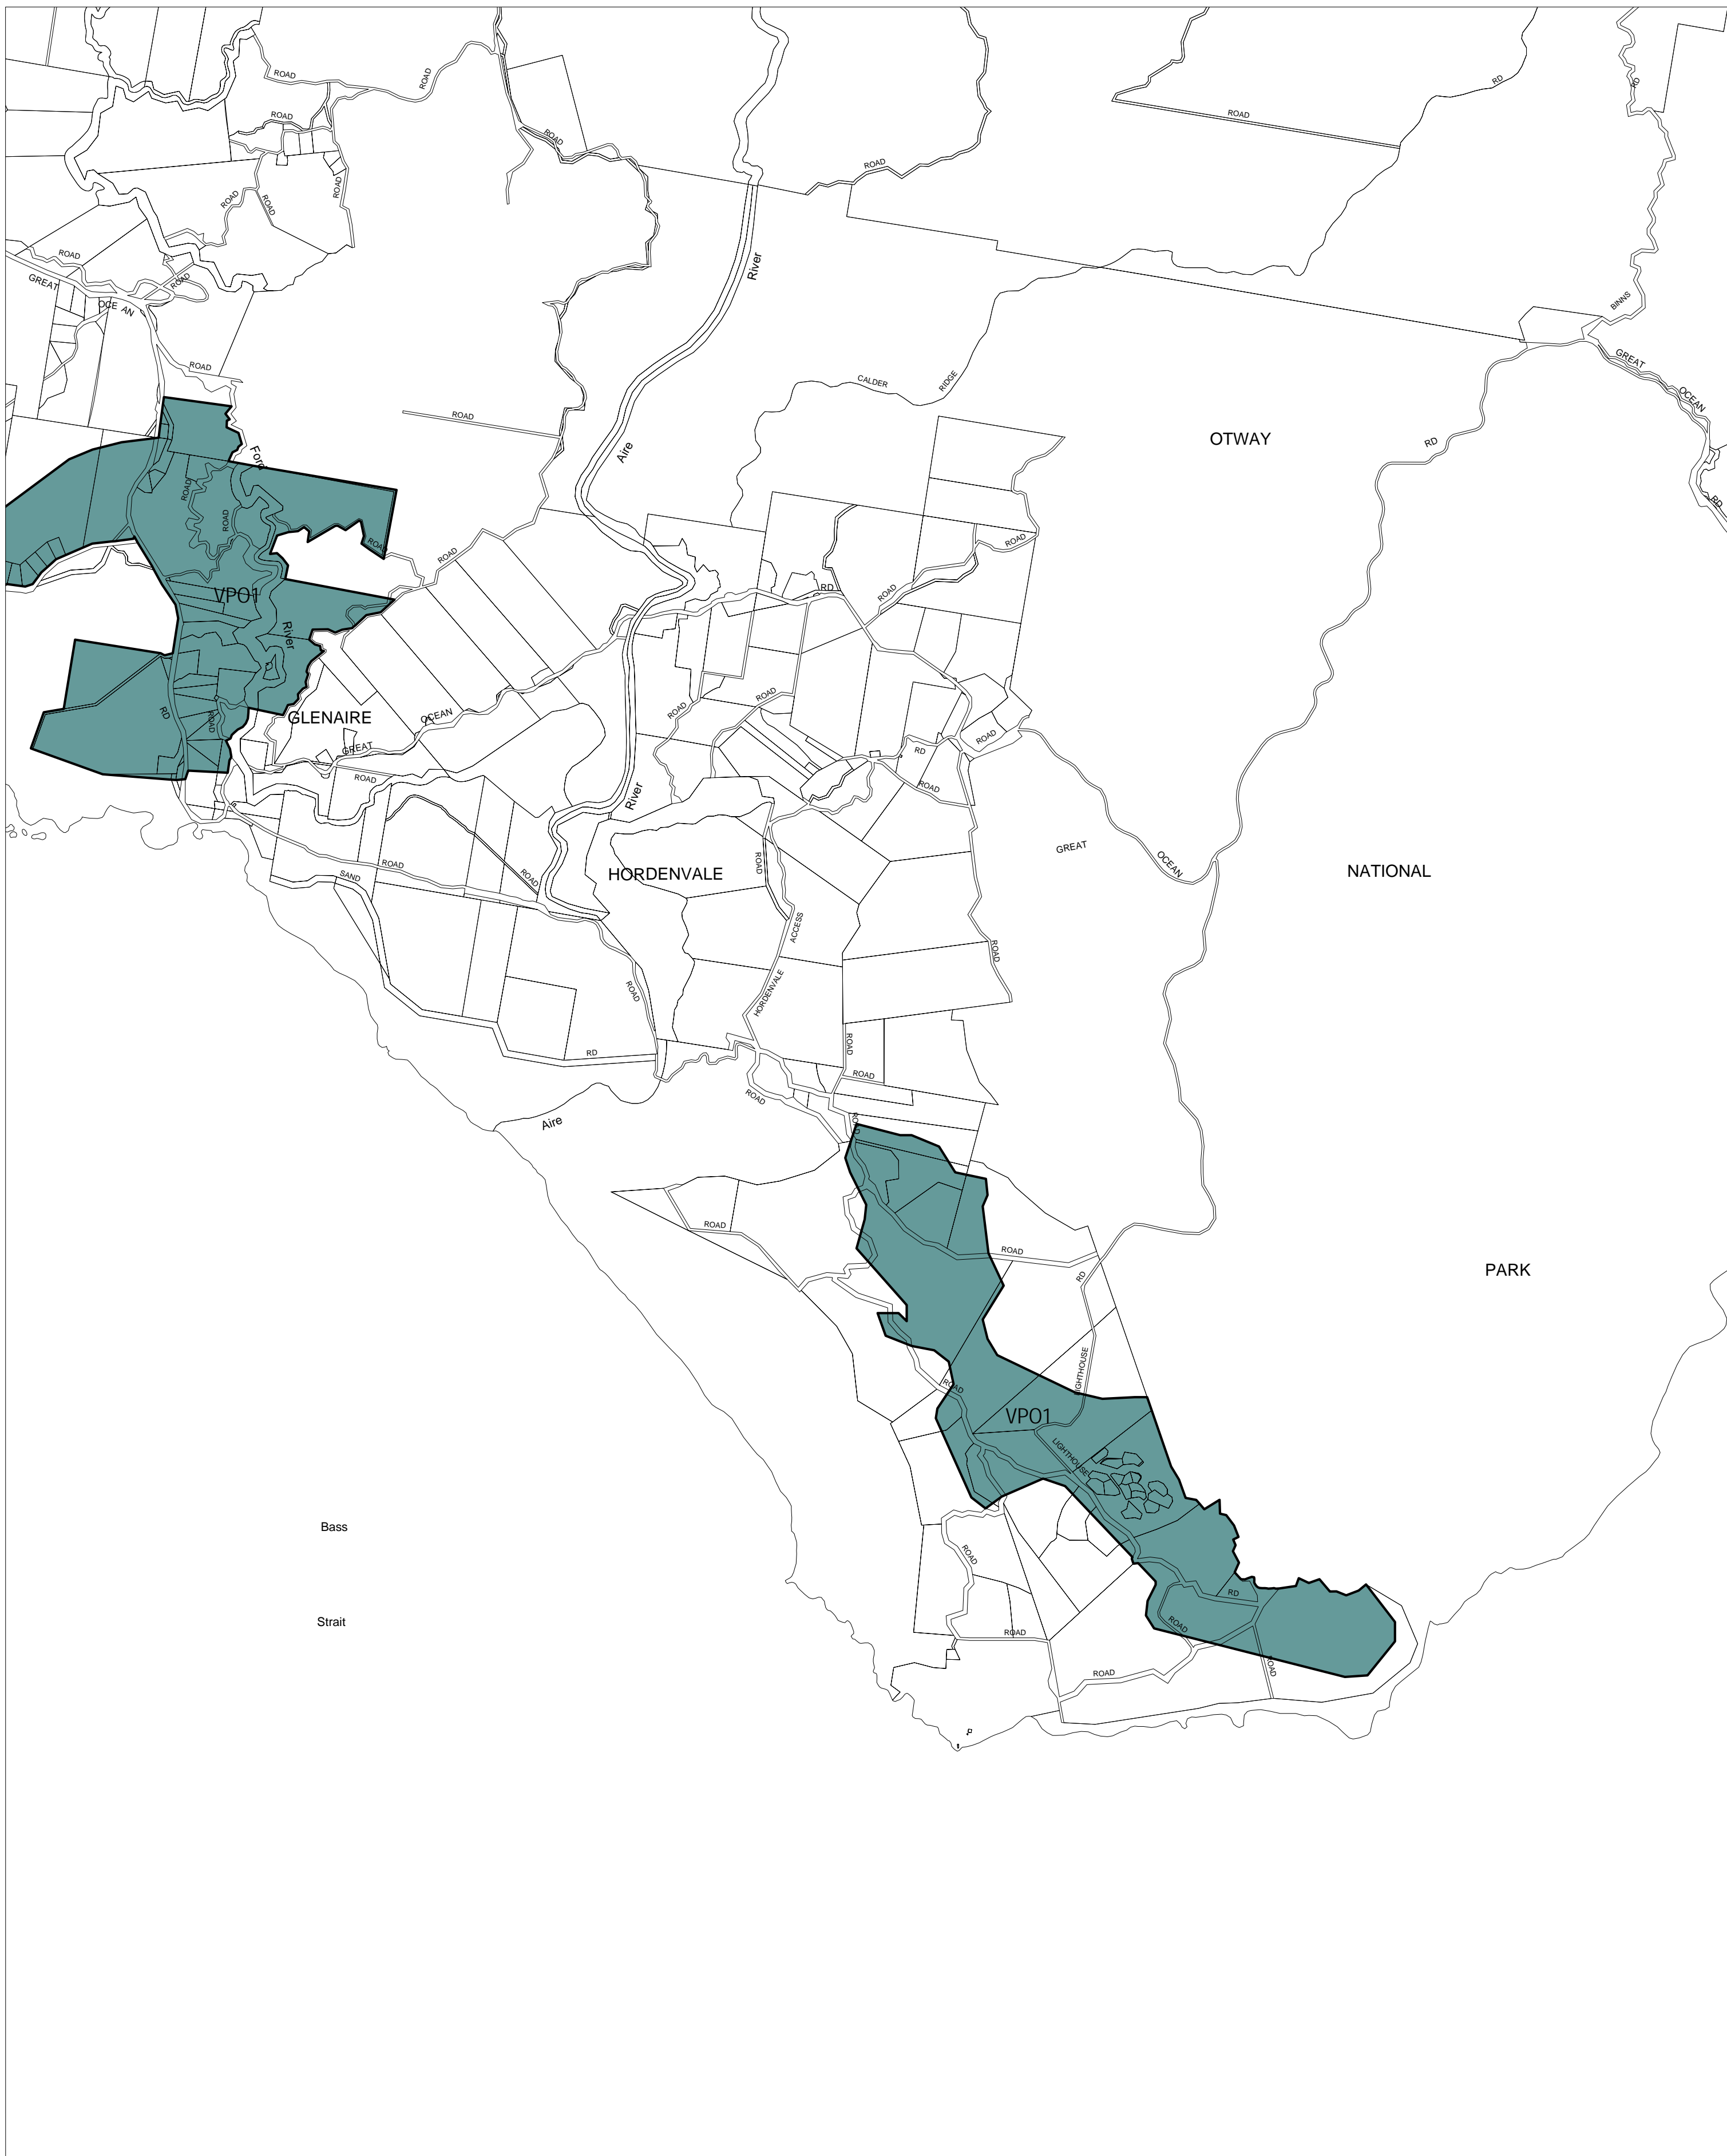

COLAC OTWAY PLANNING SCHEME - LOCAL PROVISION

Overlays	
	Vegetation Protection Overlay - Schedule 1

AUSTRALIAN MAP GRID ZONE 54

INDEX TO ADJOINING METRIC SERIES MAP

	1	2	4
	5	9	12
14	15	16	18
19	20	21	26
25	26	27	

Printed: 27/9/2007

AMENDMENT C2