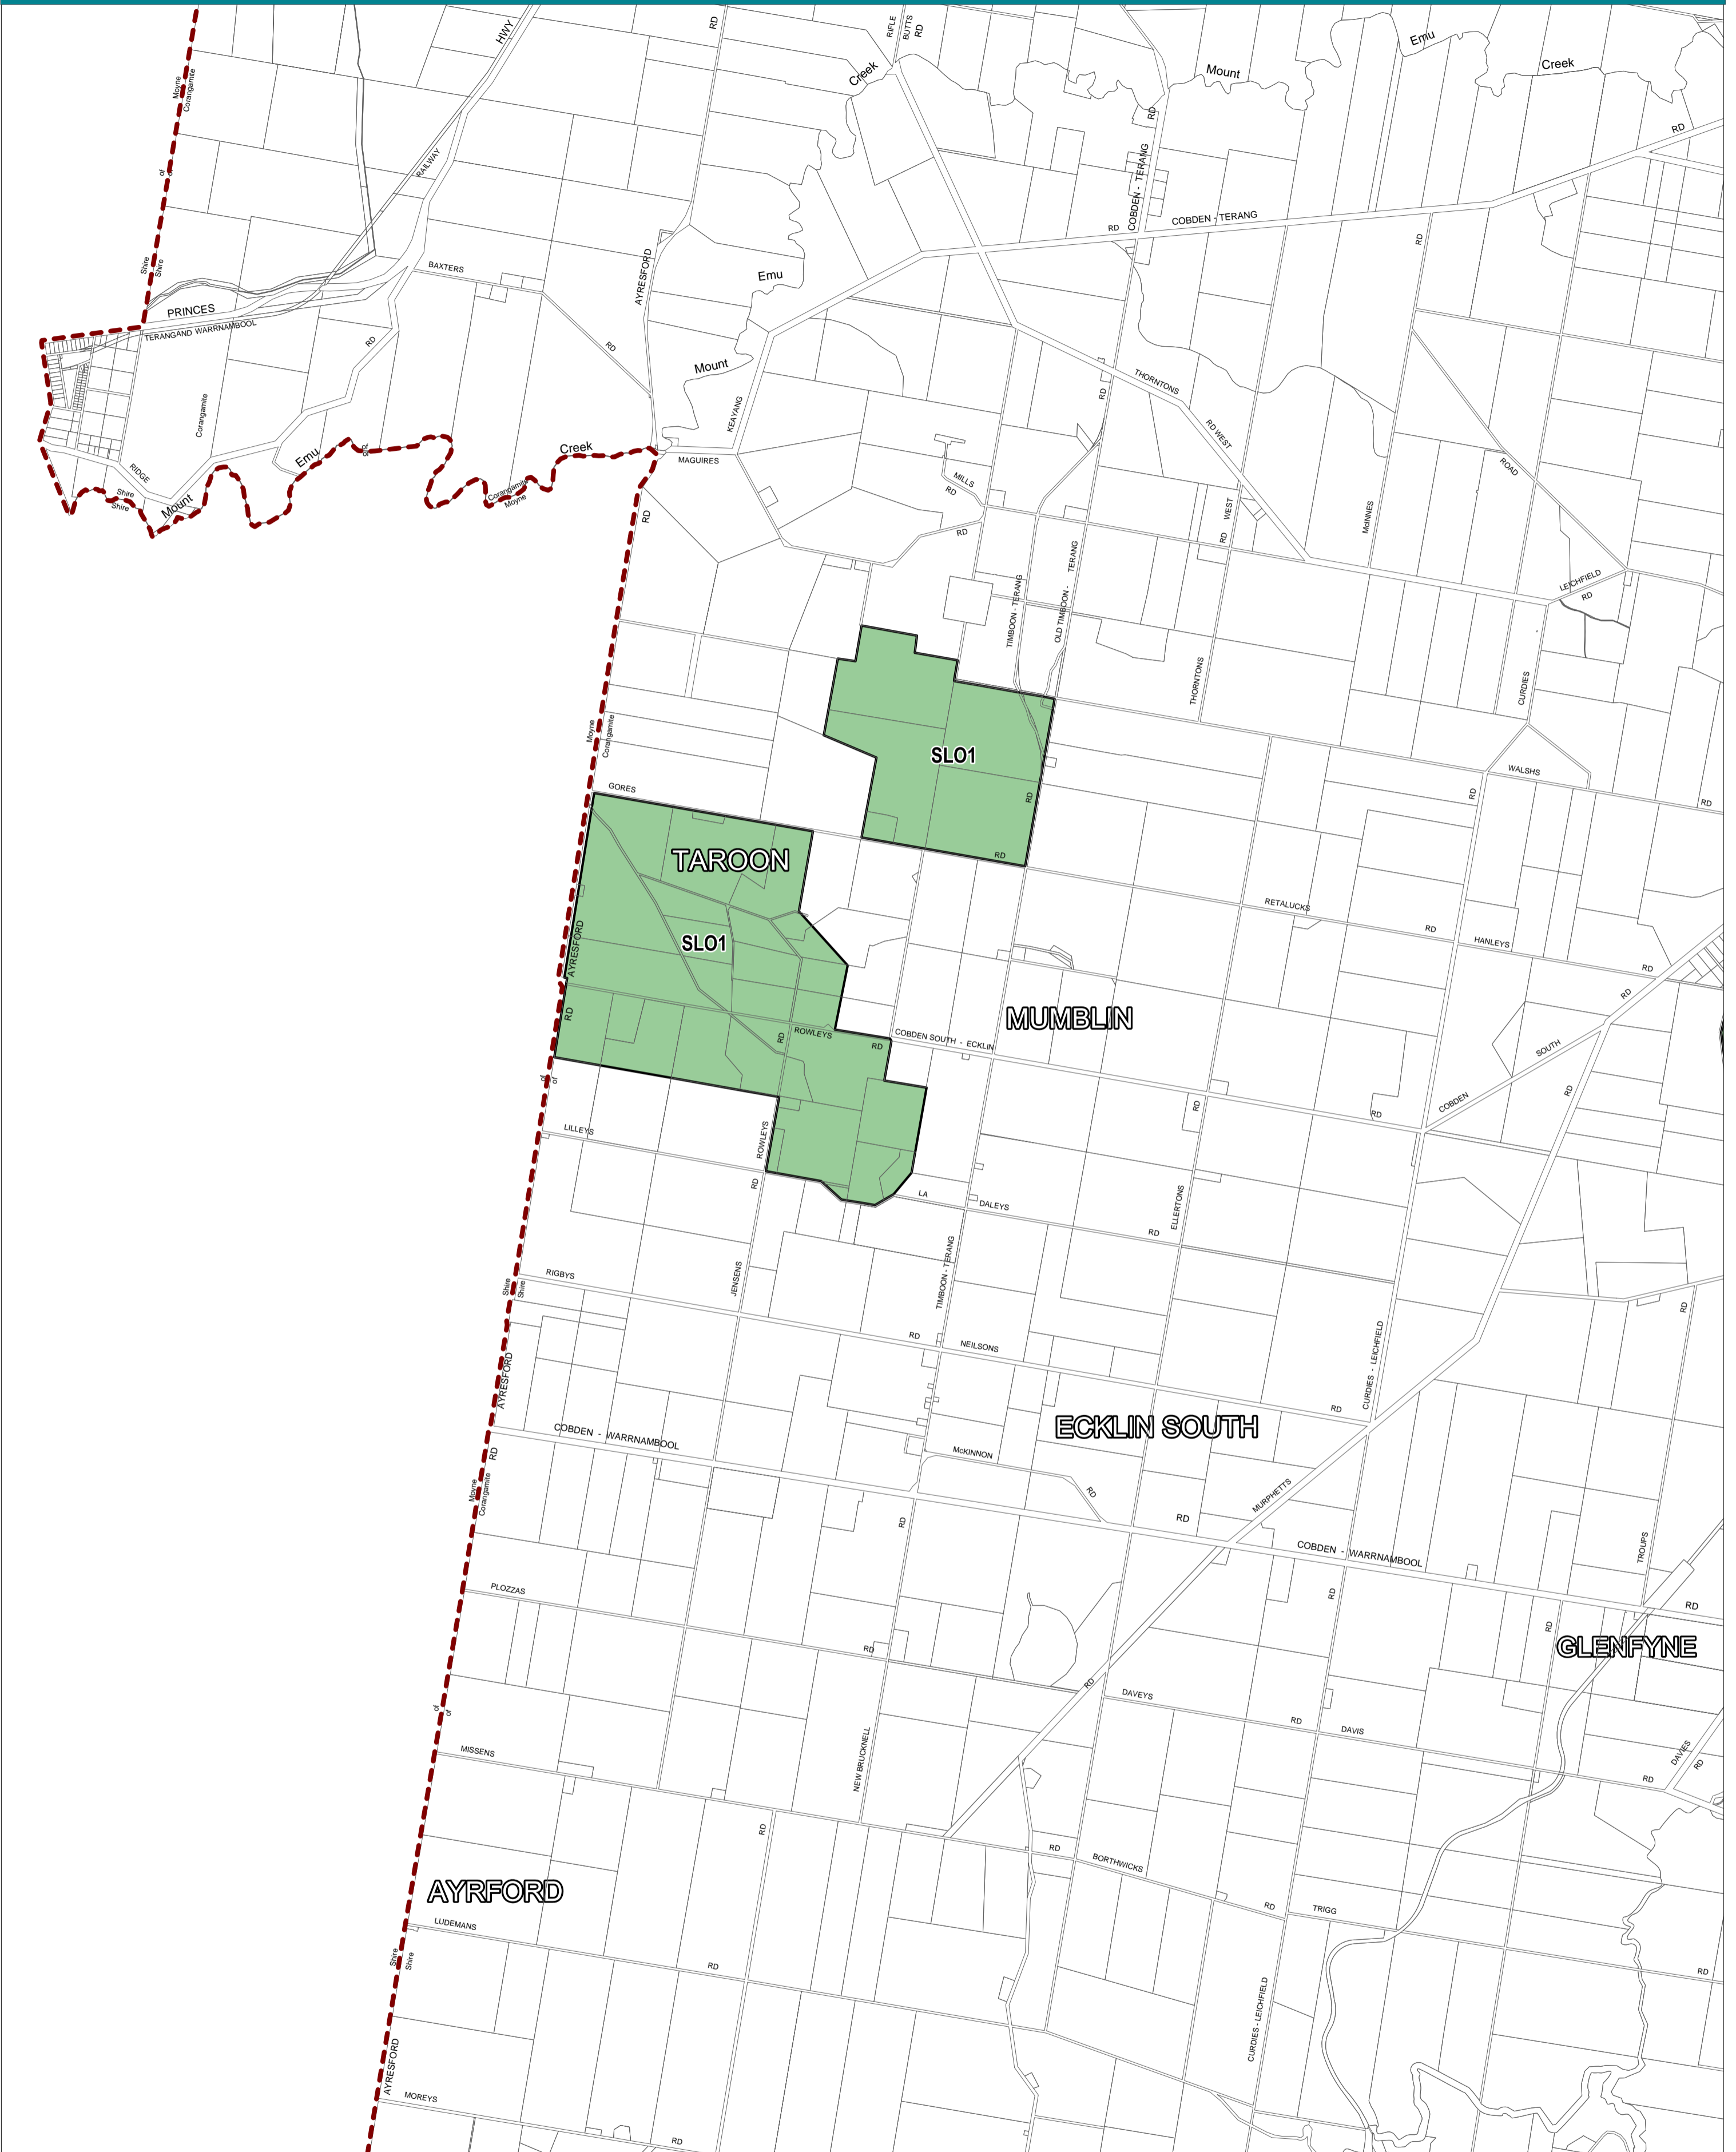

CORANGAMITE PLANNING SCHEME - LOCAL PROVISION

Overlays
SLO1 Significant Landscape Overlay - Schedule 1

AUSTRALIAN MAP GRID ZONE 54

PREPARED BY: Planning Mapping Services

Environment, Land, Water and Planning

INDEX TO ADJOINING METRIC SERIES MAP

Printed: 31/3/2016

AMENDMENT C42