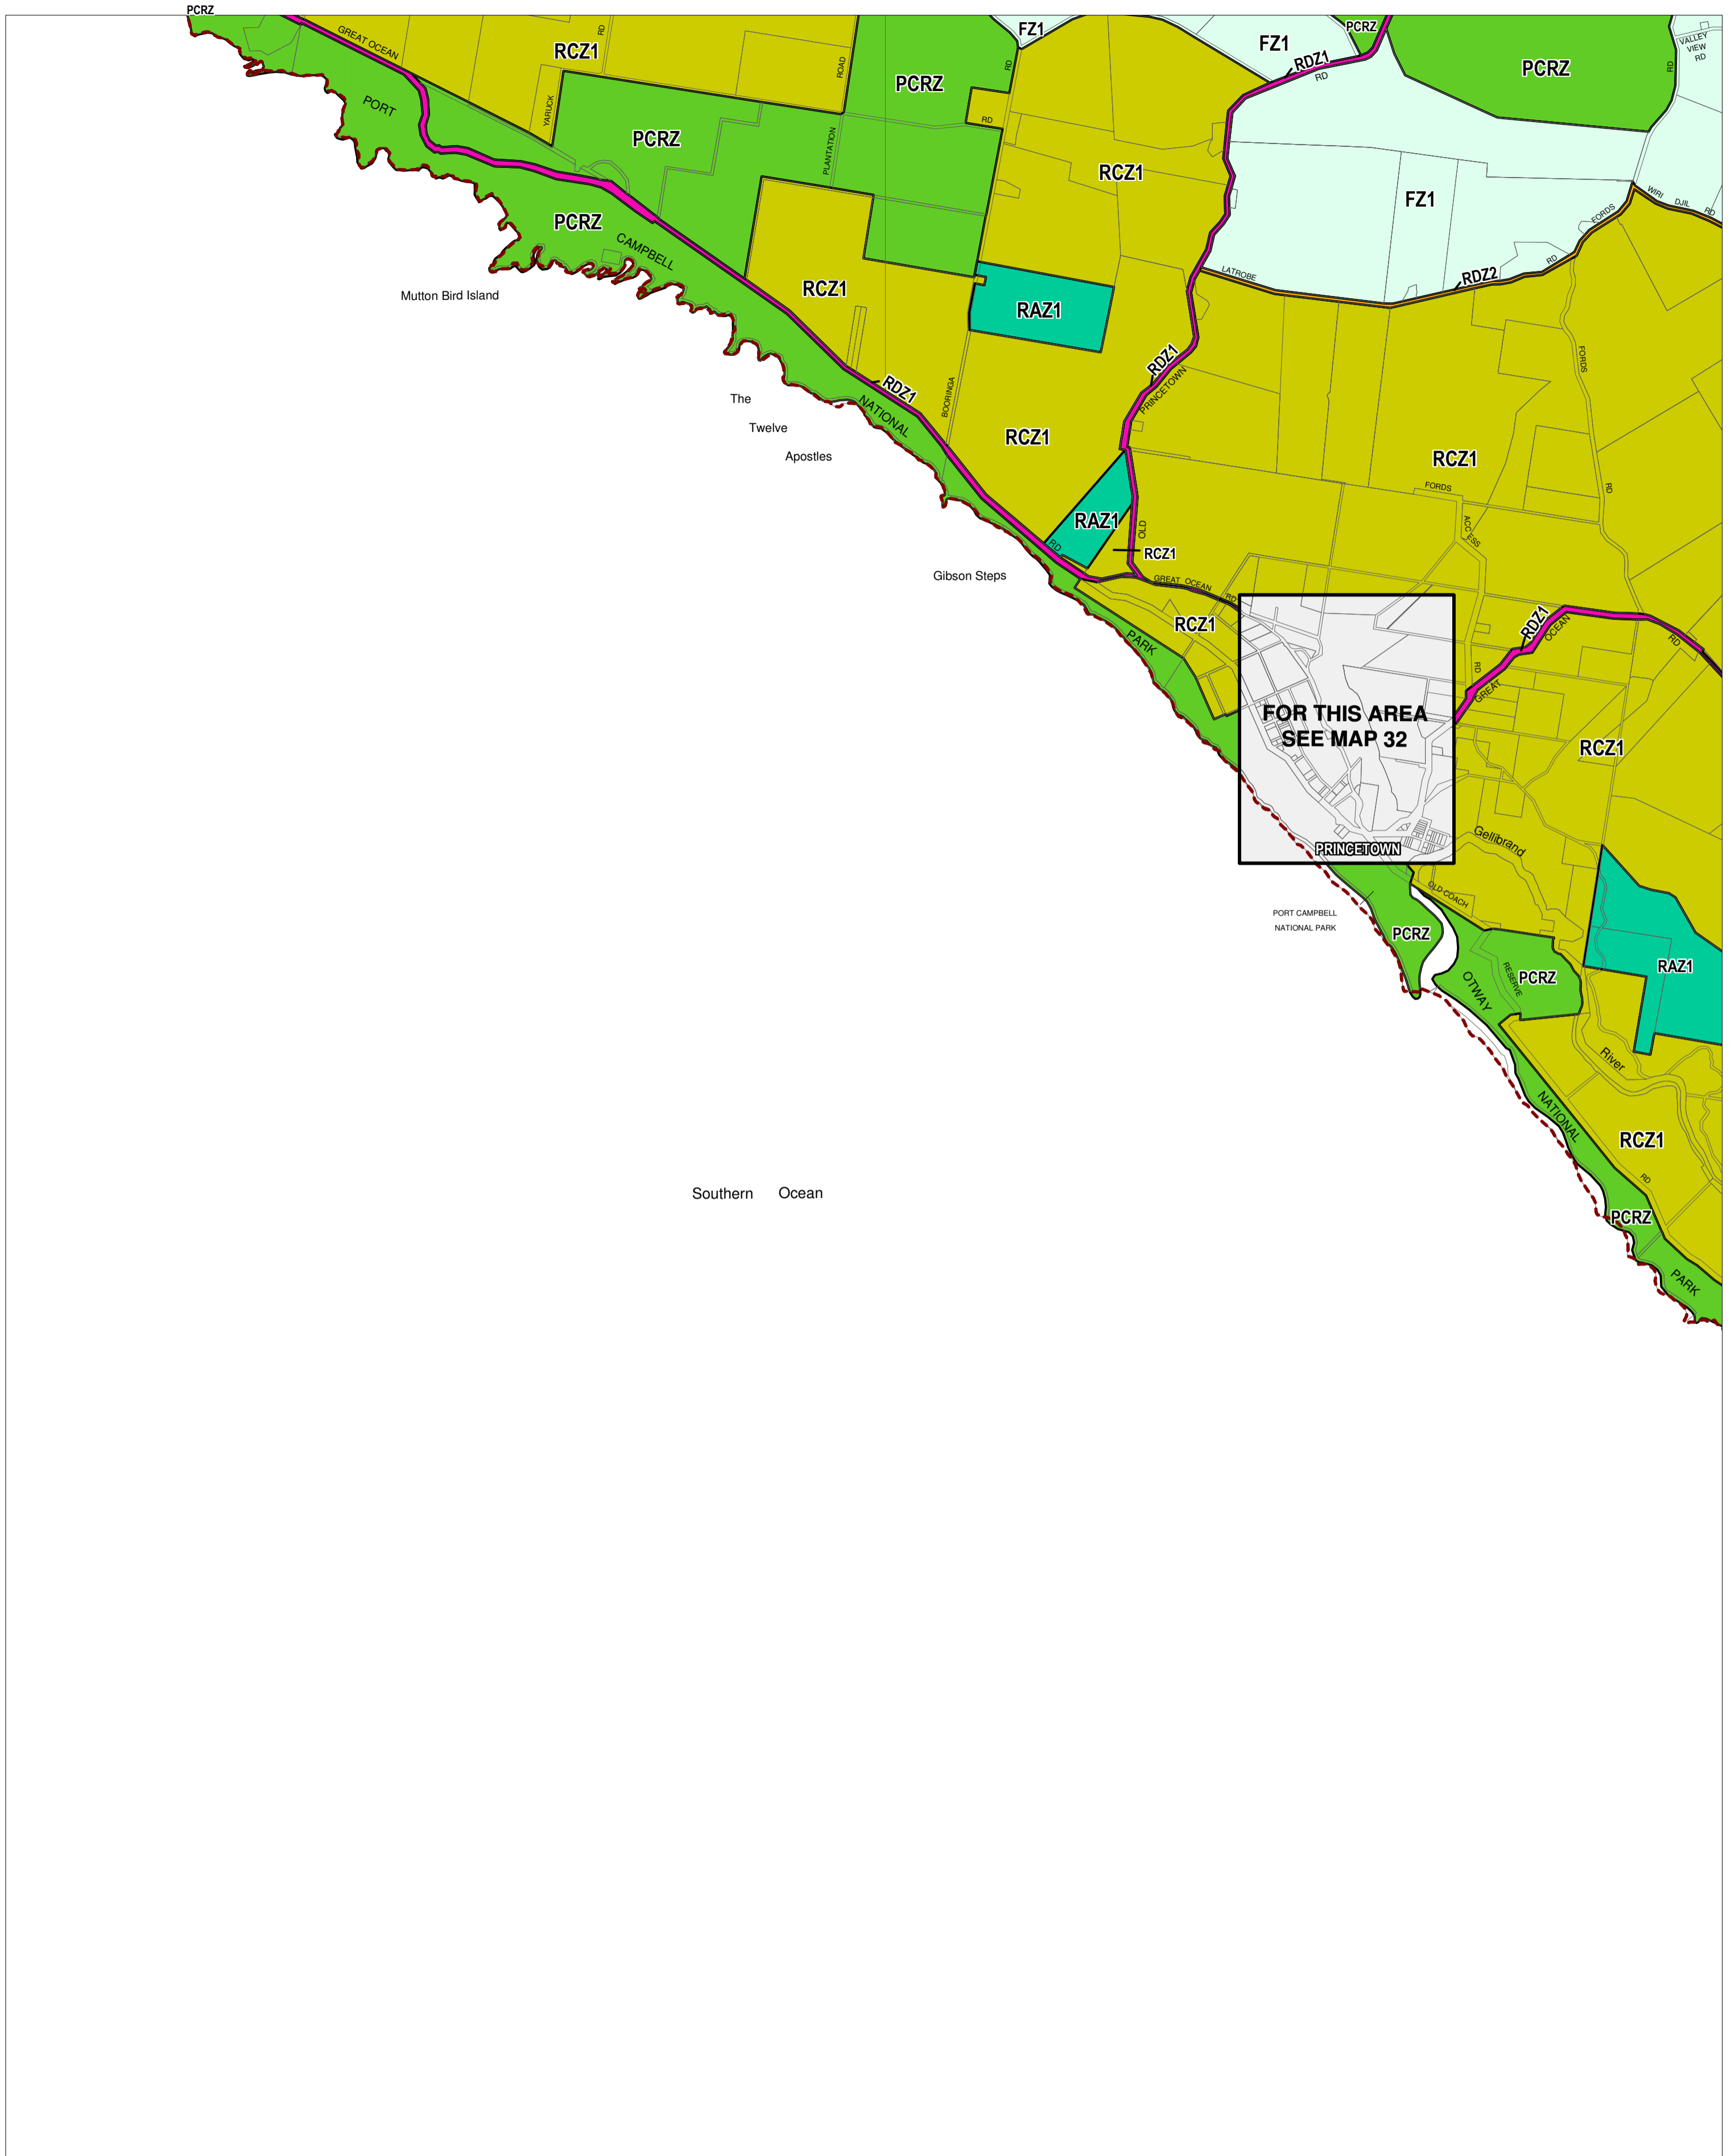

CORANGAMITE PLANNING SCHEME - LOCAL PROVISION

Public Land	
	Public Conservation And Resource Zone
	Road Zone - Category 1
	Road Zone - Category 2
Rural	
	Farming Zone - Schedule 1
	Rural Activity Zone - Schedule 1
	Rural Conservation Zone - Schedule 1

AUSTRALIAN MAP GRID ZONE 54

INDEX TO ADJOINING METRIC SERIES MAP

Printed: 16/11/2012

AMENDMENT C30