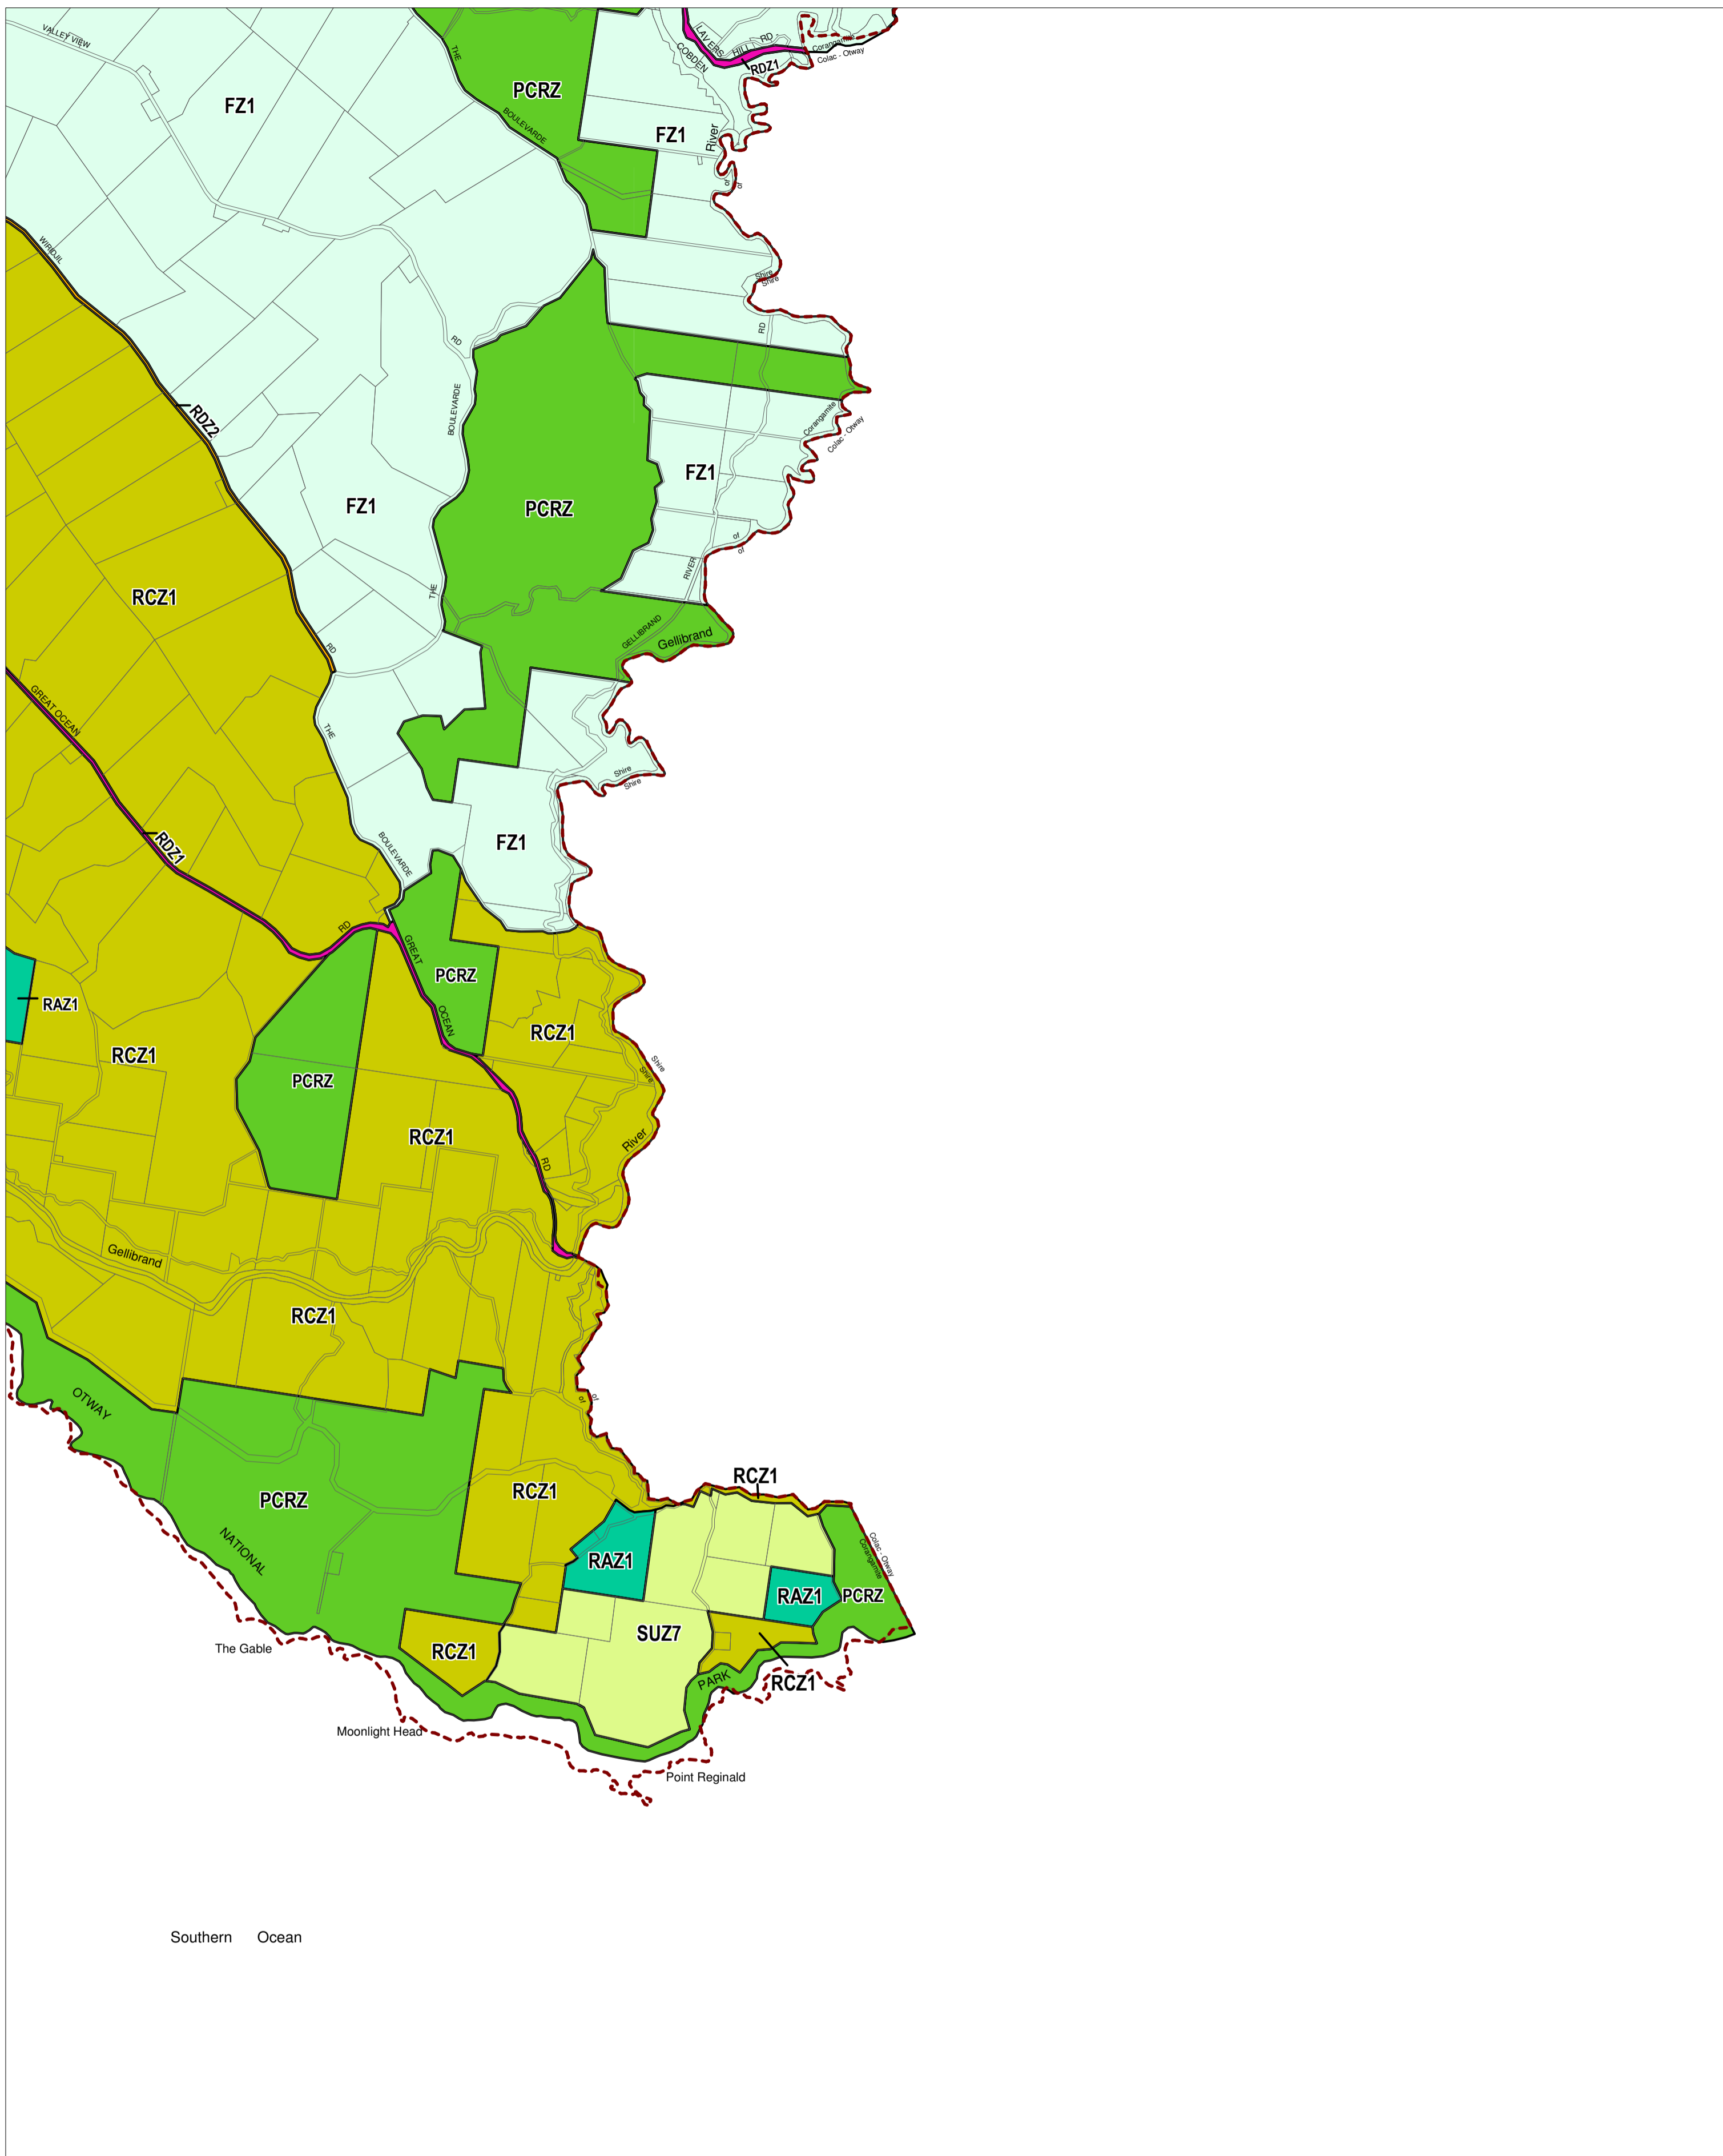

CORANGAMITE PLANNING SCHEME - LOCAL PROVISION

Public Land	
PCRZ	Public Conservation And Resource Zone
RDZ1	Road Zone - Category 1
RDZ2	Road Zone - Category 2
Rural	
FZ1	Farming Zone - Schedule 1
RAZ1	Rural Activity Zone - Schedule 1
RCZ1	Rural Conservation Zone - Schedule 1
Special Purpose	
SUZ7	Special Use Zone - Schedule 7

AUSTRALIAN MAP GRID ZONE 54

INDEX TO ADJOINING METRIC SERIES MAP

Printed: 23/5/2013

AMENDMENT C30