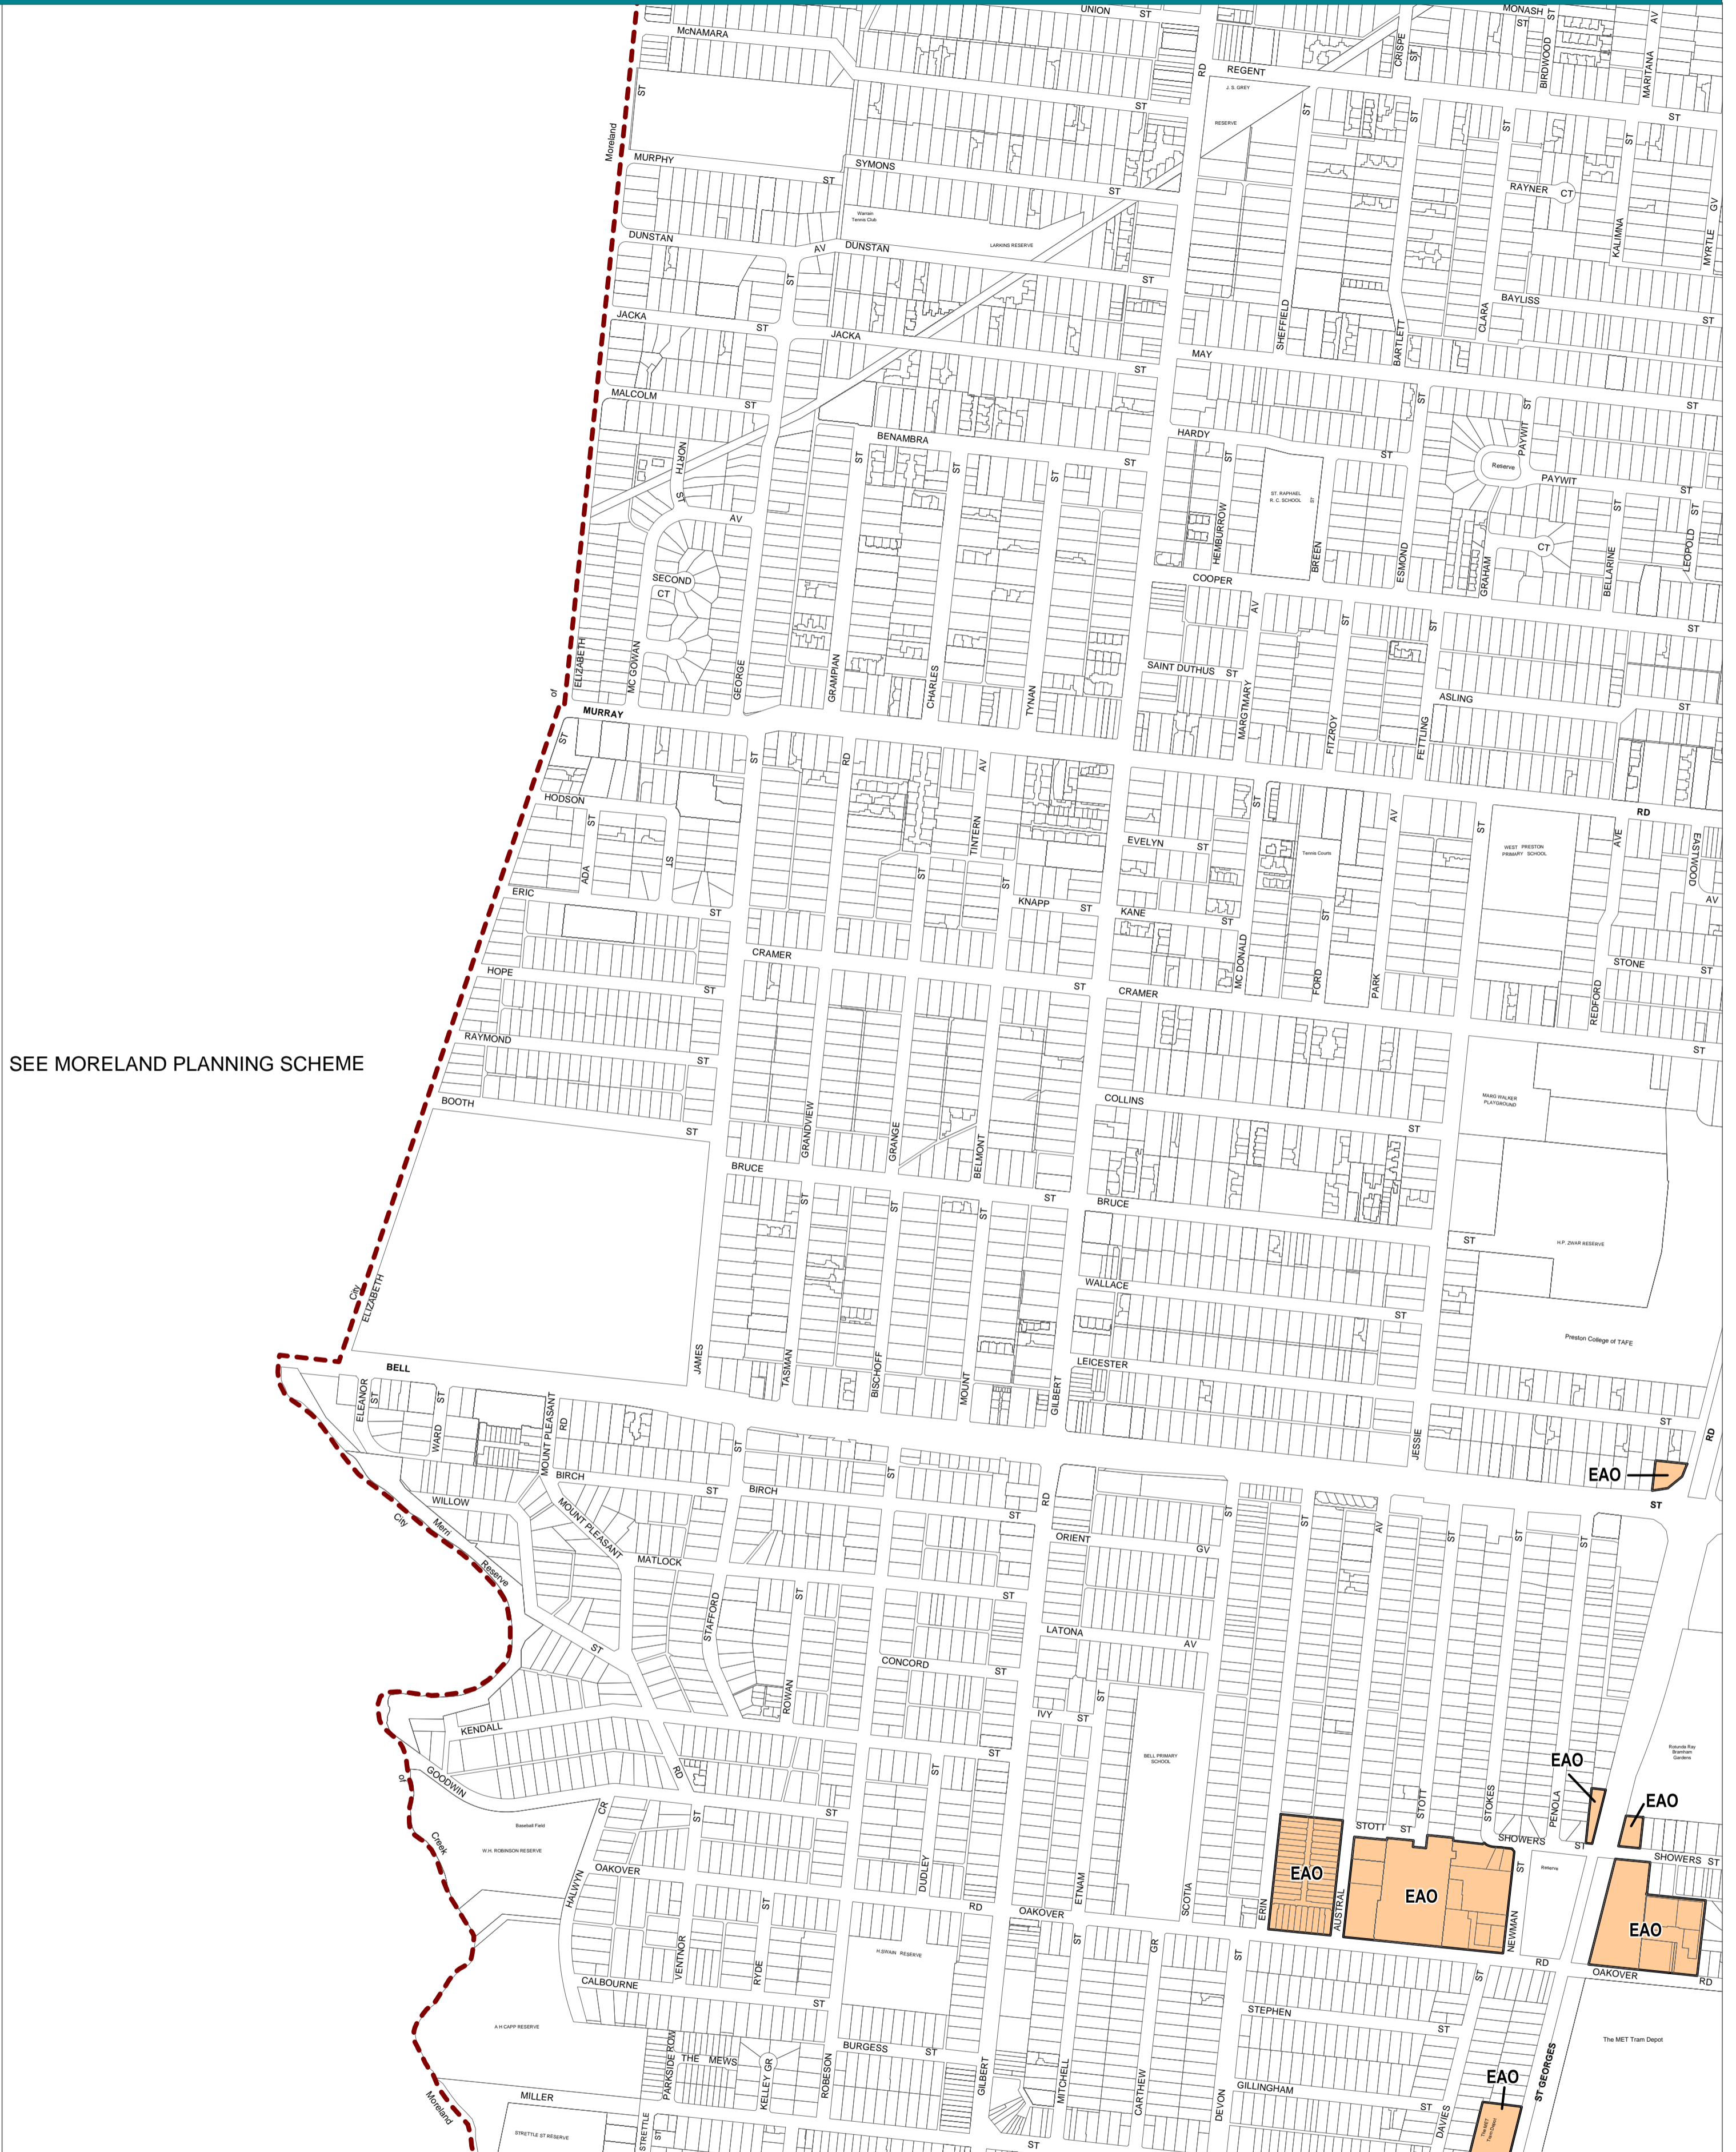

DAREBIN PLANNING SCHEME - LOCAL PROVISION

SEE MORELAND PLANNING SCHEME

Overlays
Environmental Audit Overlay

Municipal Boundary

AUSTRALIAN MAP GRID ZONE 55
PREPARED BY: Planning Mapping Services

Environment,
Land, Water
and Planning

Printed: 9/9/2016

AMENDMENT C136