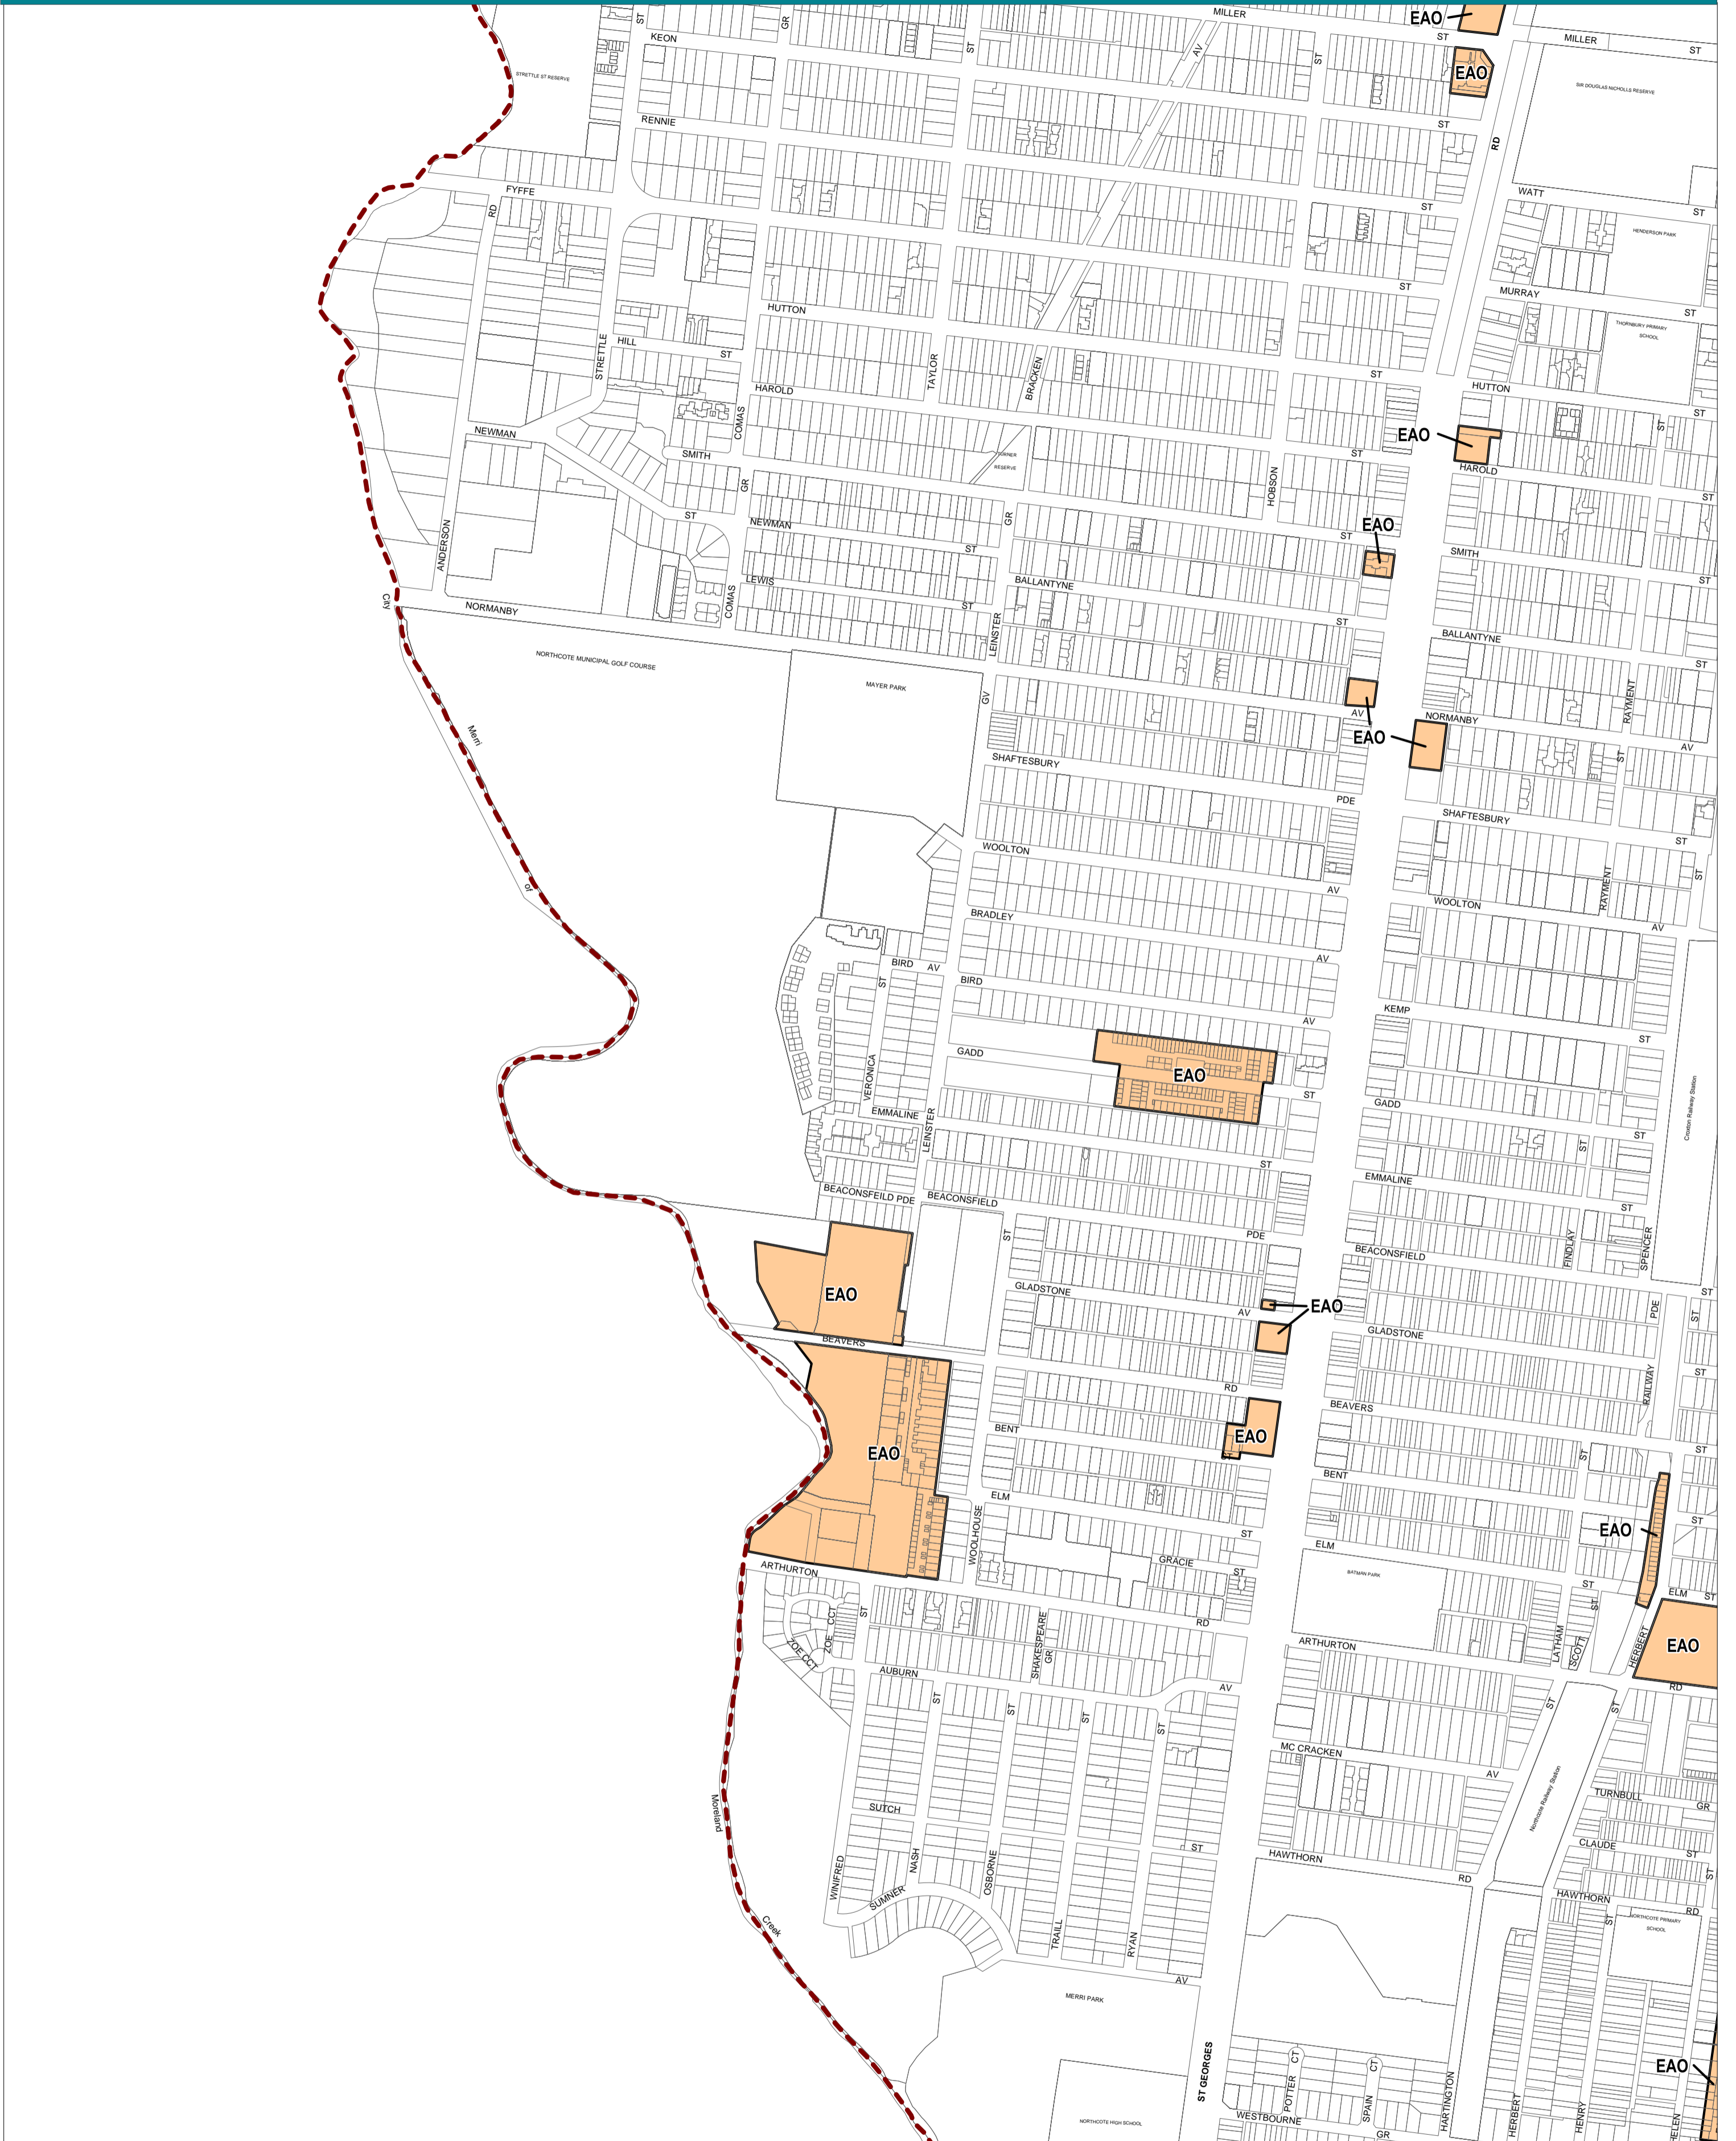

DAREBIN PLANNING SCHEME - LOCAL PROVISION

Overlays

Environmental Audit Overlay

Municipal Boundary

PREPARED BY: Planning Mapping Services

Environment, Land, Water and Planning

Printed: 9/9/2016

AMENDMENT C136