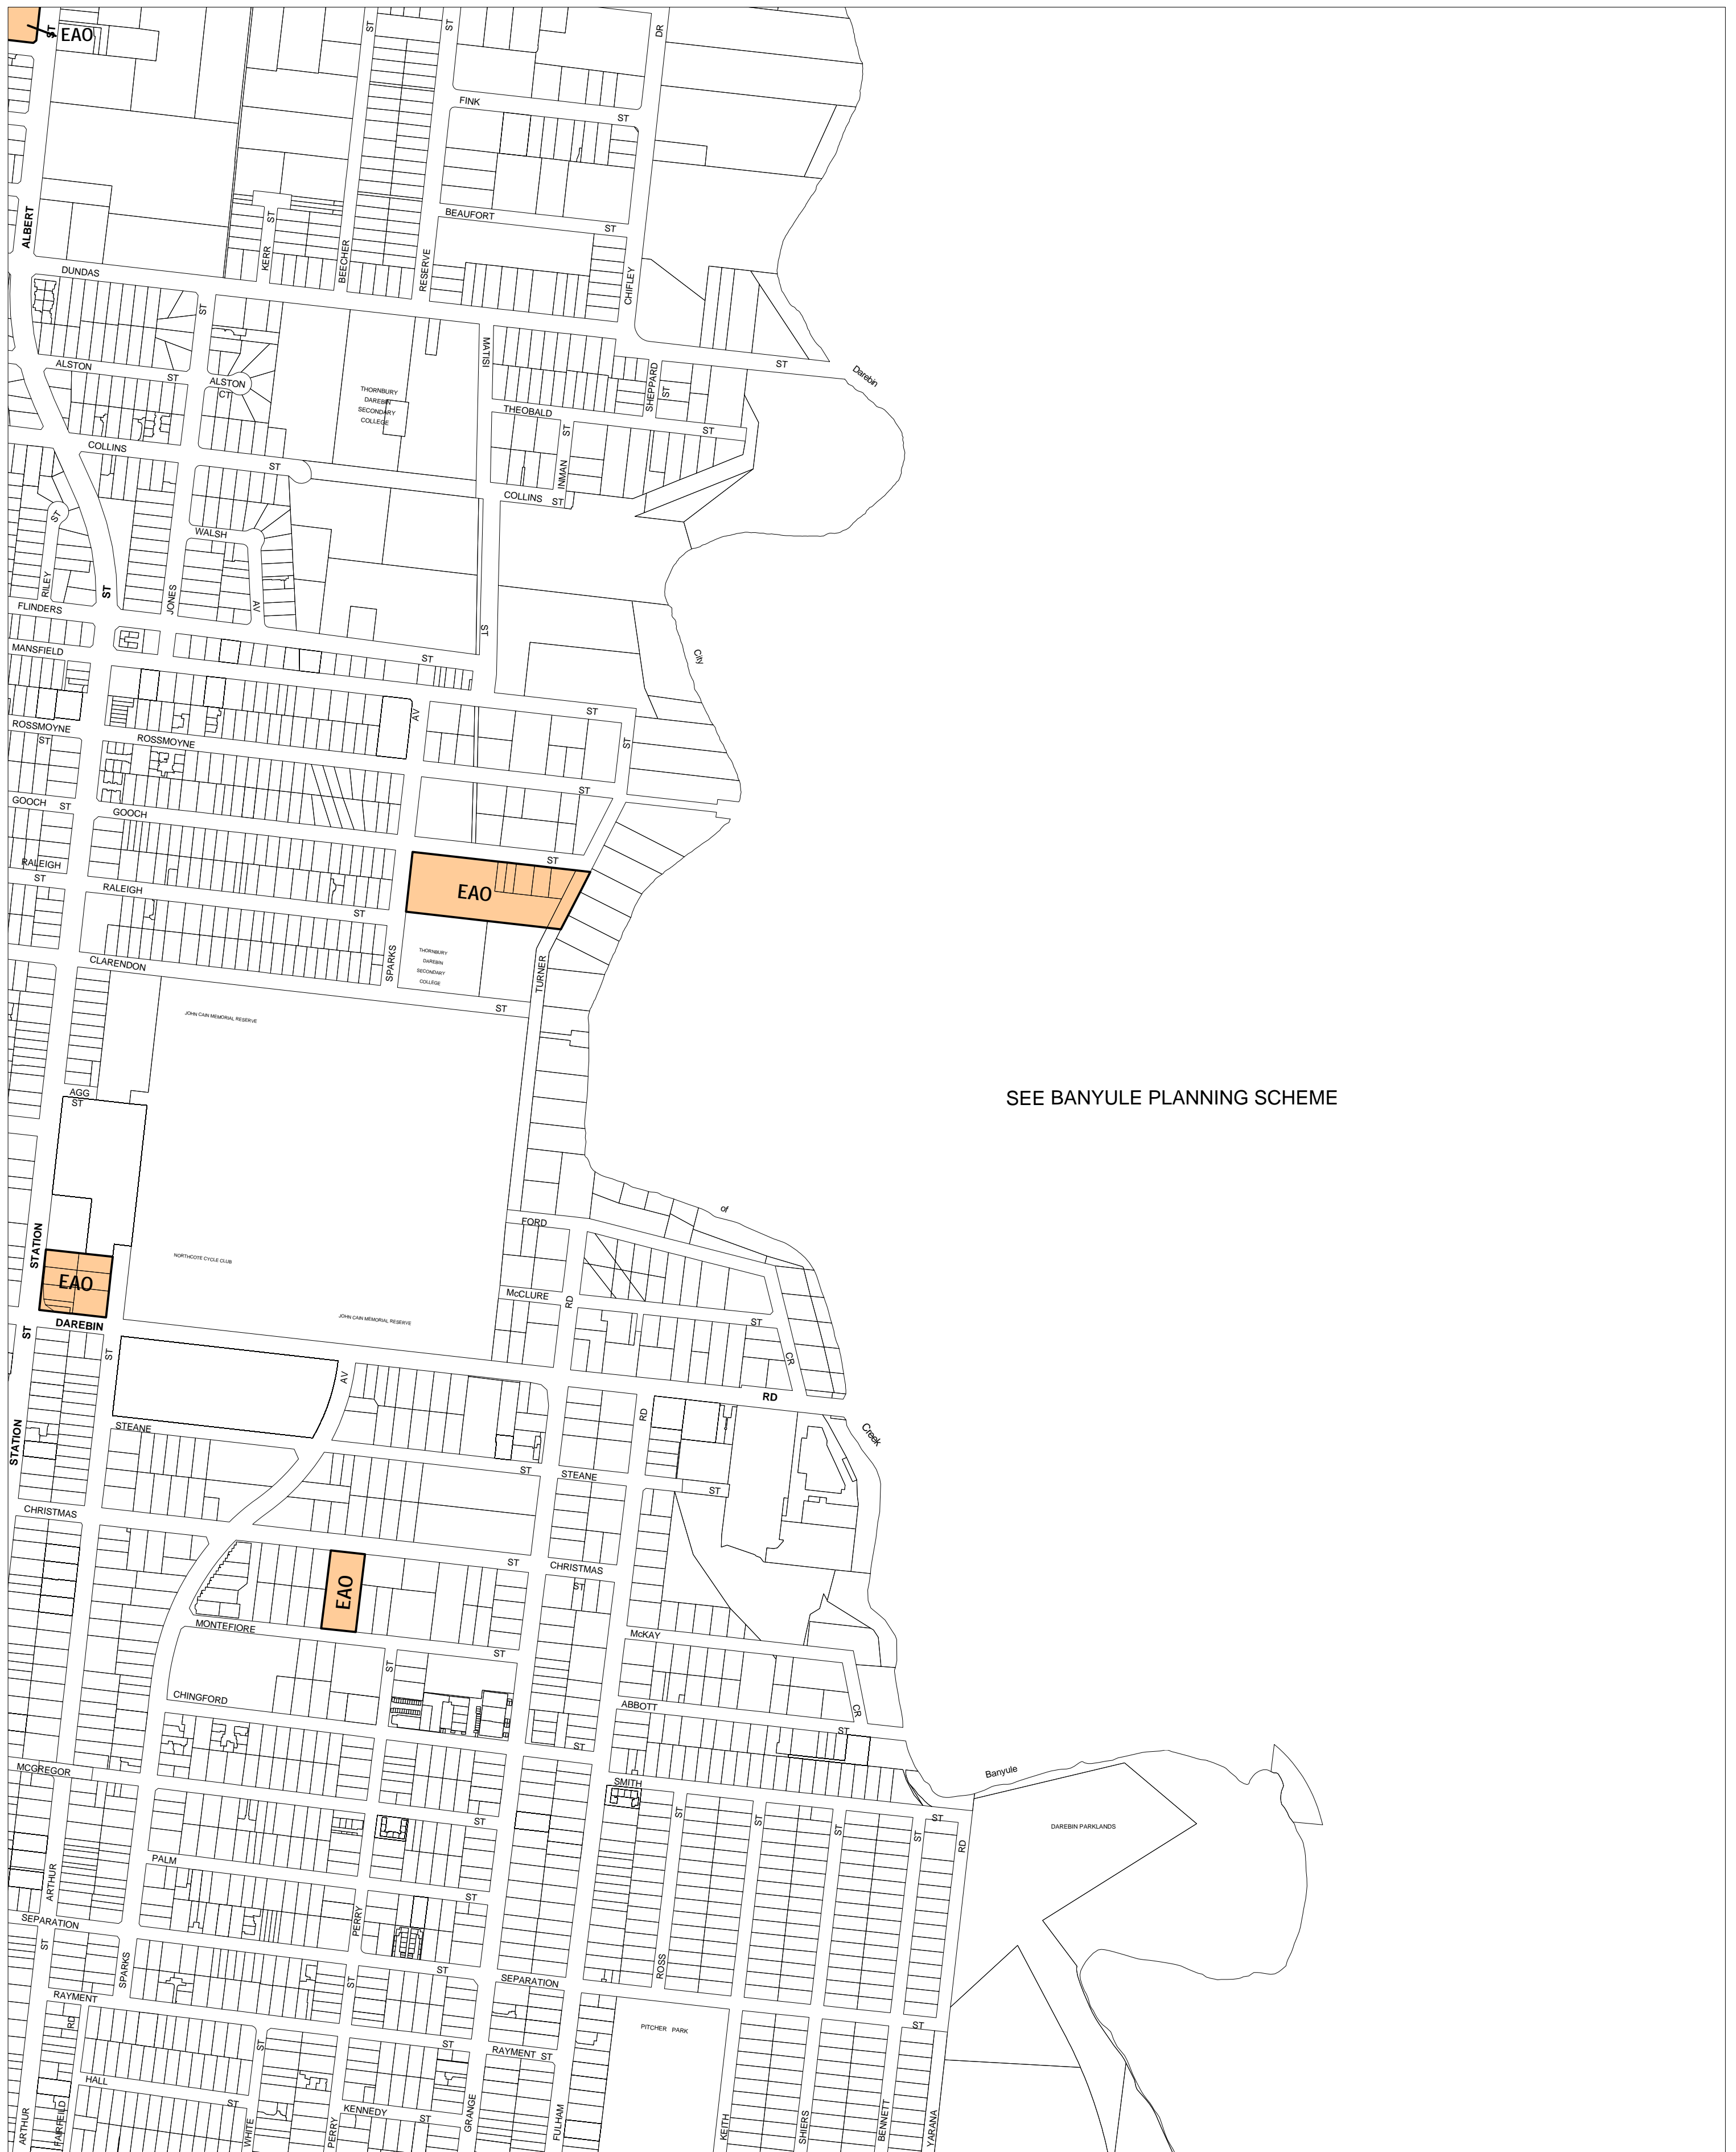

DAREBIN PLANNING SCHEME - LOCAL PROVISION

SEE BANYULE PLANNING SCHEME

Overlays

EAO Environmental Audit Overlay

100 0 100 200 300 400 500 m

AUSTRALIAN MAP GRID ZONE 55

INDEX TO ADJOINING METRIC SERIES MAP

1	2	3	4
5	6	7	8
9	10	11	12
13	14	15	16
17	18	19	20

Printed: 19/9/2008

AMENDMENT C83