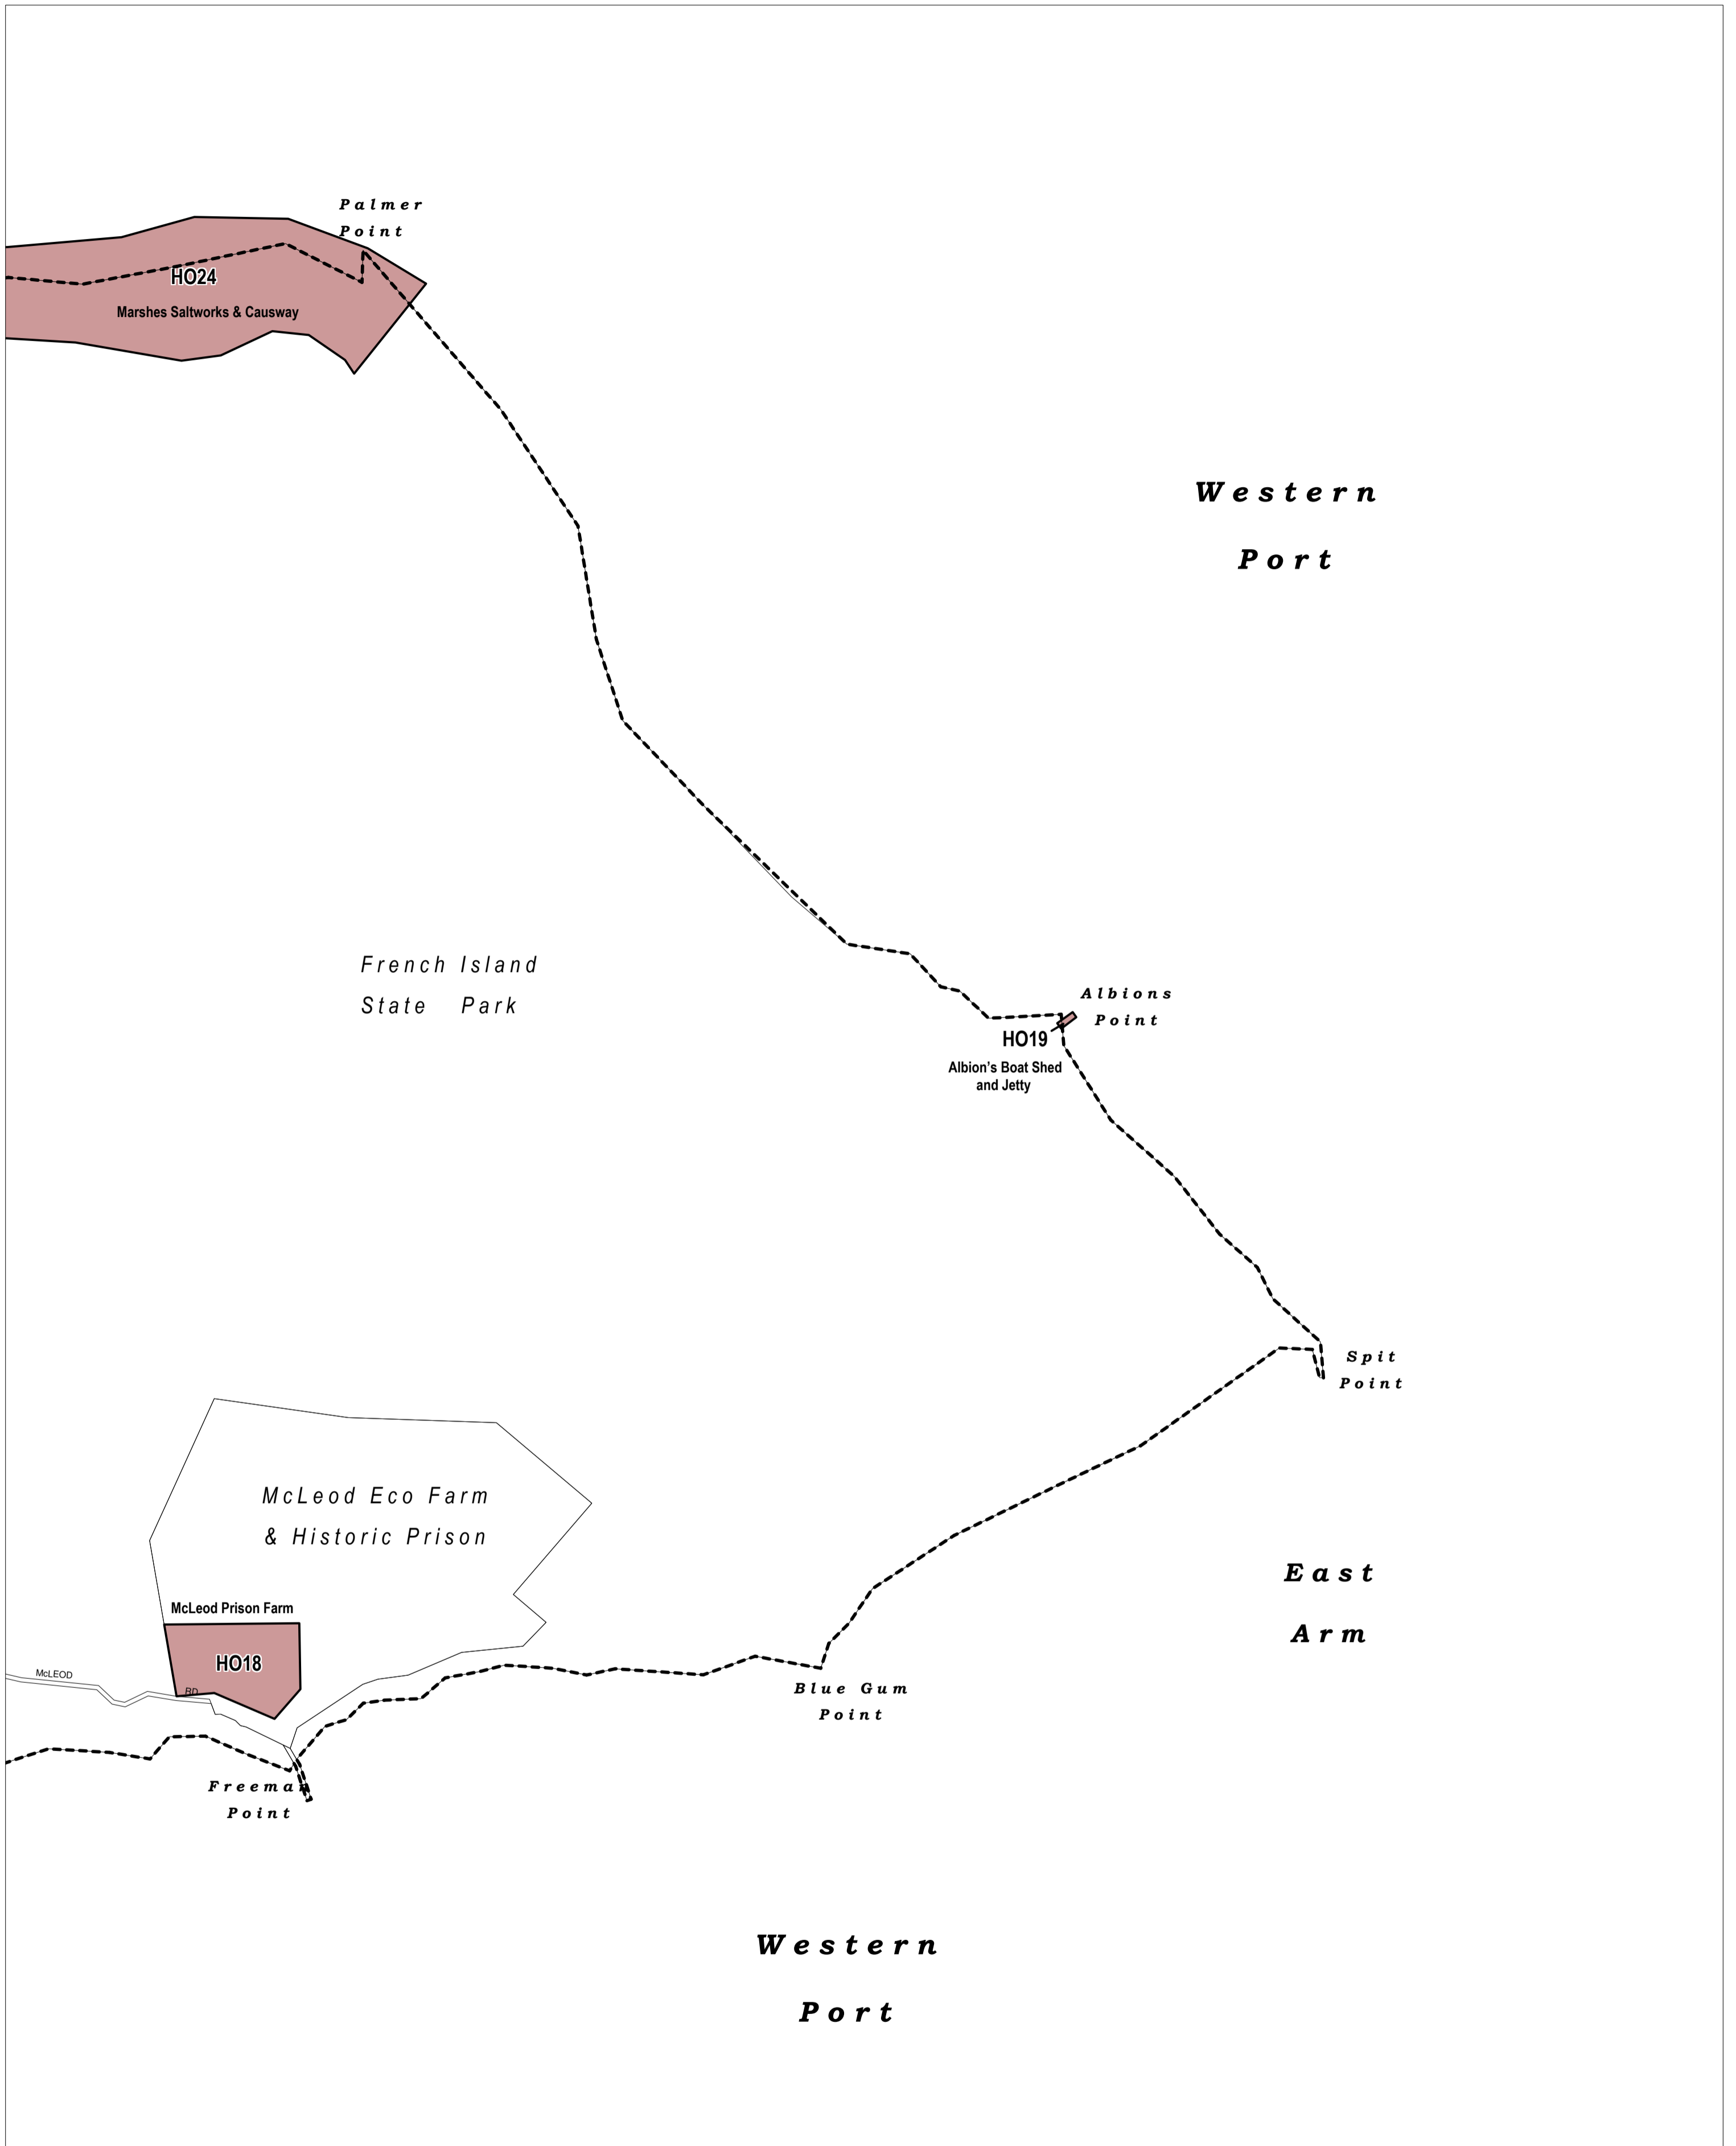

FRENCH ISLAND & SANDSTONE ISLAND PLANNING SCHEME - LOCAL PROVISION

Overlays	
	Heritage Overlay

AUSTRALIAN MAP GRID ZONE 55

INDEX TO ADJOINING METRIC SERIES MAP

Printed: 13/8/2010

AMENDMENT C4