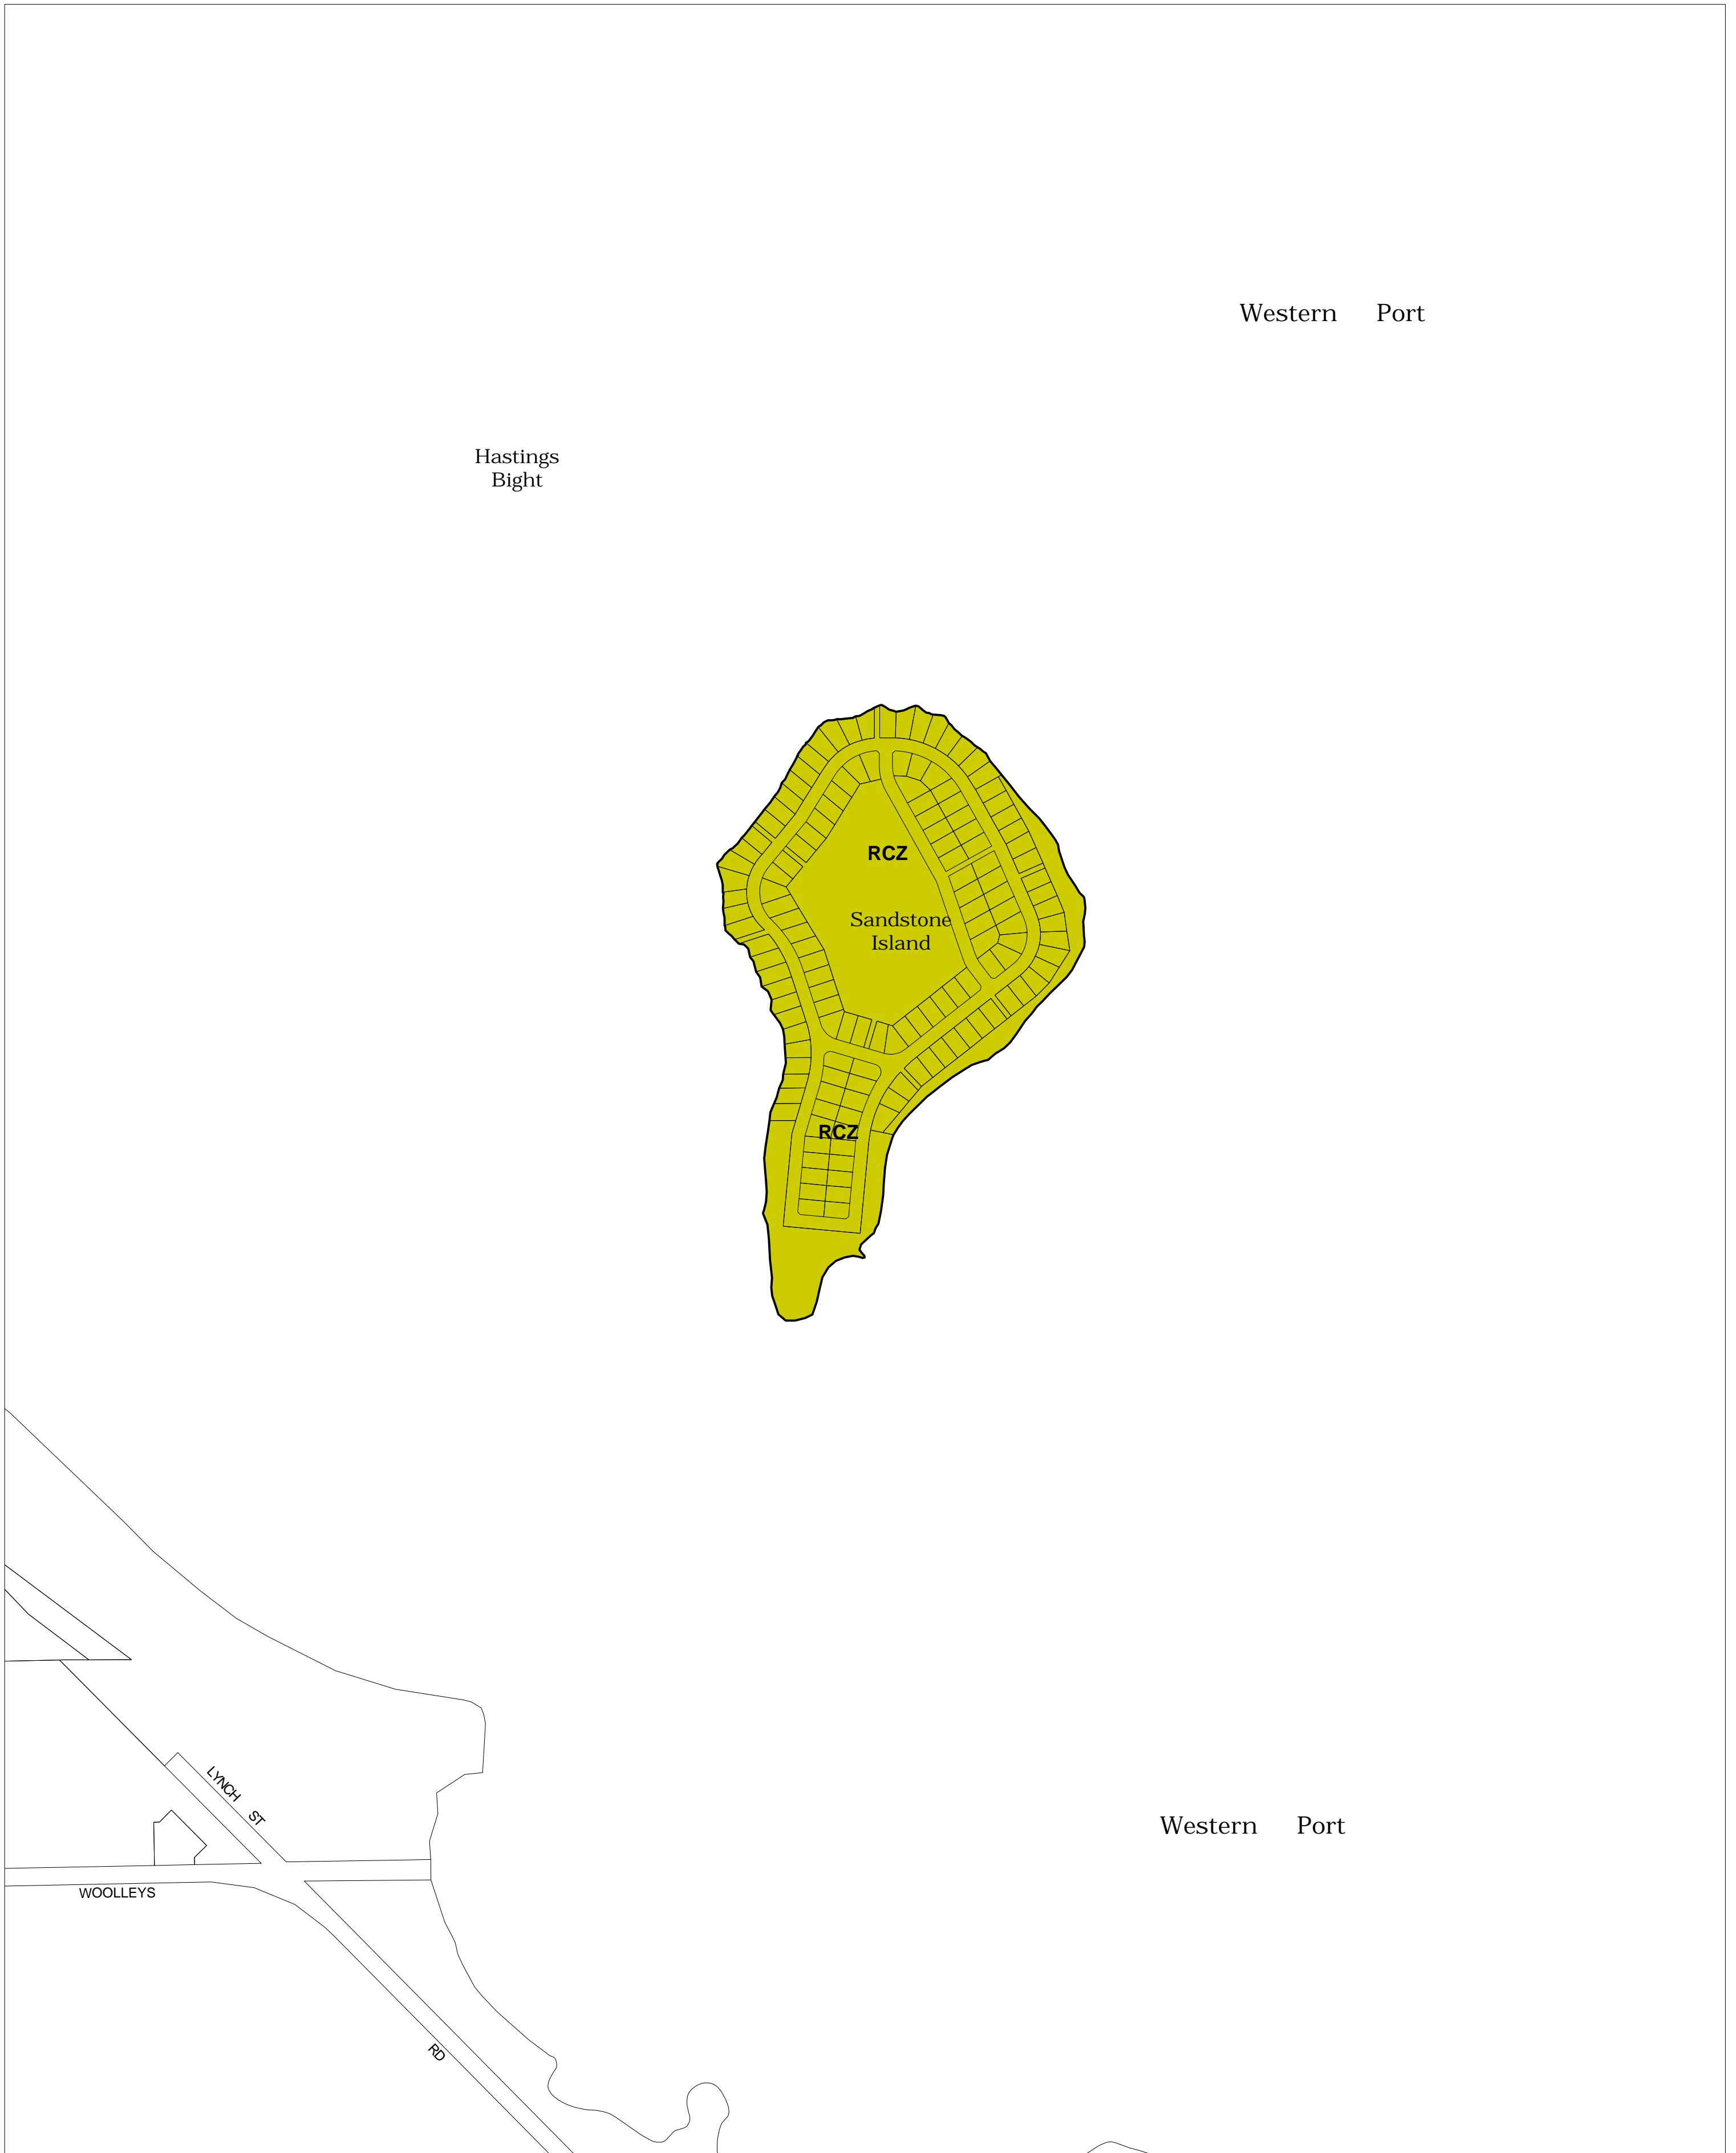

FRENCH ISLAND & SANDSTONE ISLAND PLANNING SCHEME - LOCAL PROVISION

Rural	Rural Conservation Zone
RCZ	

Amendment C1
Printed: 30/11/2005

6

INDEX TO ADJOINING METRIC SERIES MAP

1	2	3
4	5