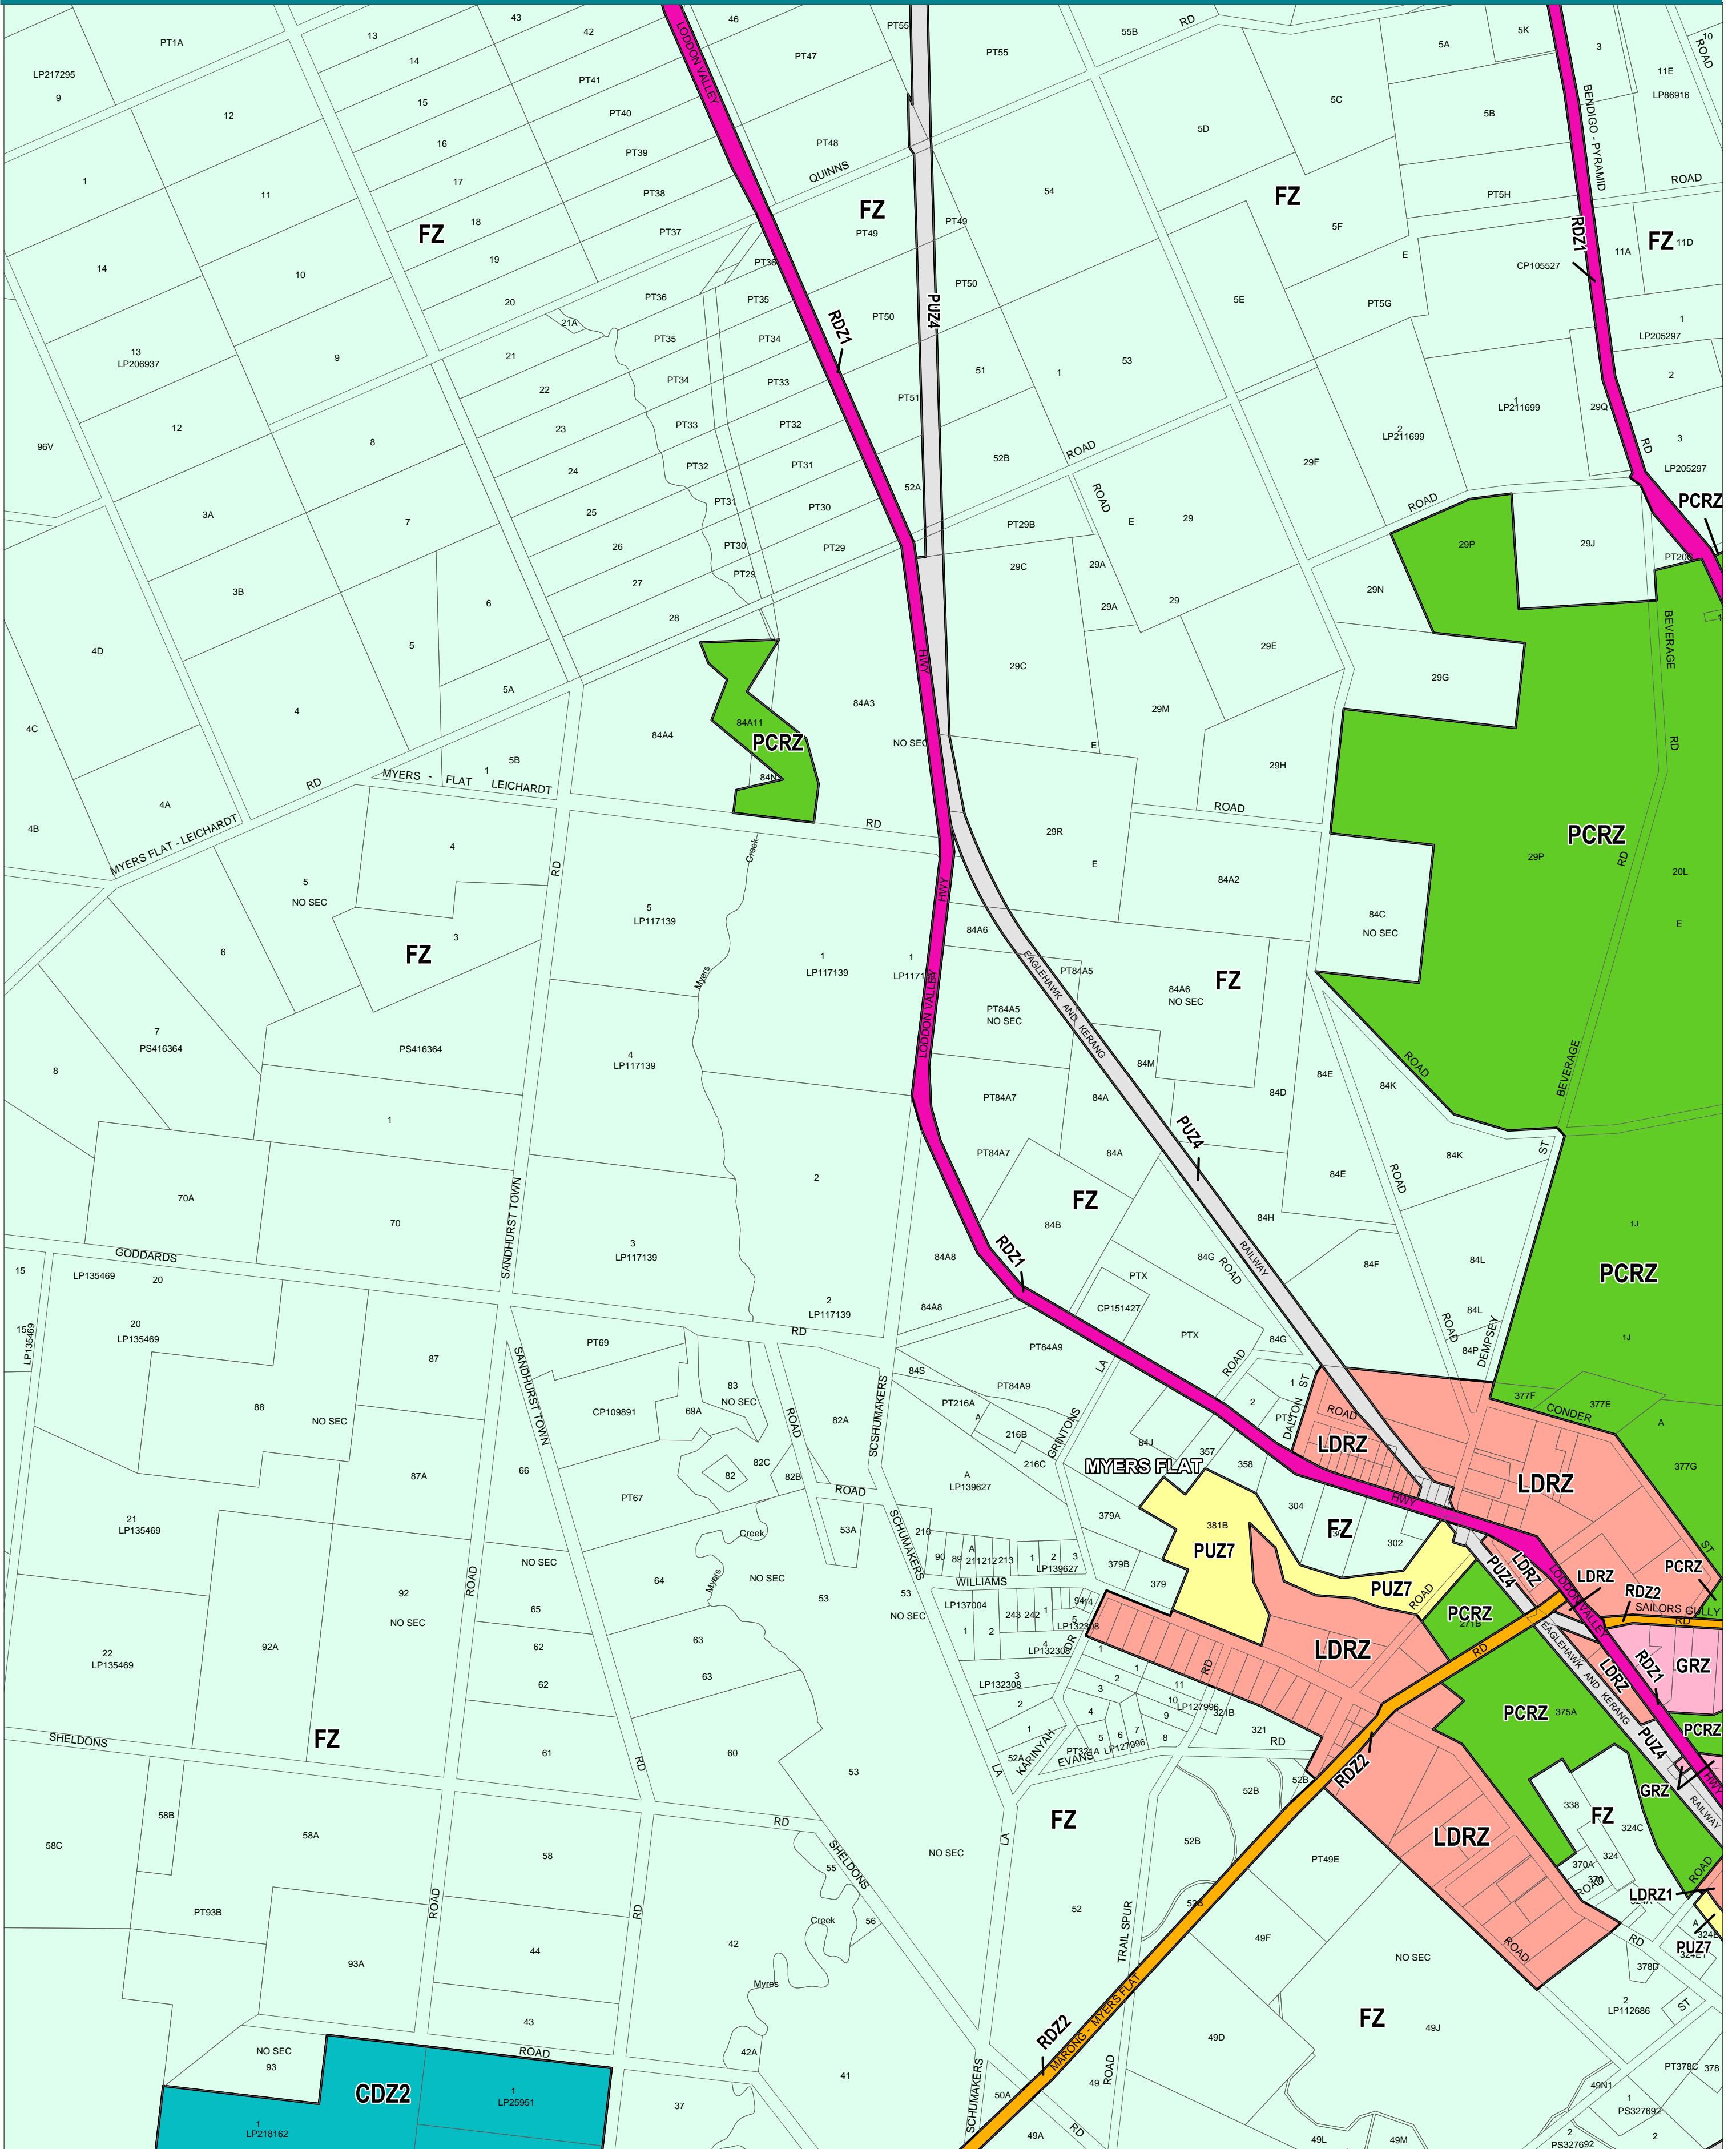

GREATER BENDIGO PLANNING SCHEME - LOCAL PROVISION

Public Land		Rural	
	Public Conservation and Resource Zone		Farming Zone
	Public Use Zone - Other Public Use	Special Purpose	
	Public Use Zone - Transport		Comprehensive Development Zone - Schedule 2
	Road Zone - Category 1		
	Road Zone - Category 2		
Residential			
	General Residential Zone		
	Low Density Residential Zone		
	Low Density Residential Zone - Schedule 1		

AUSTRALIAN MAP GRID ZONE 55
PREPARED BY: Planning Mapping Services

Environment, Land, Water and Planning

Printed: 29/7/2016

AMENDMENT C213