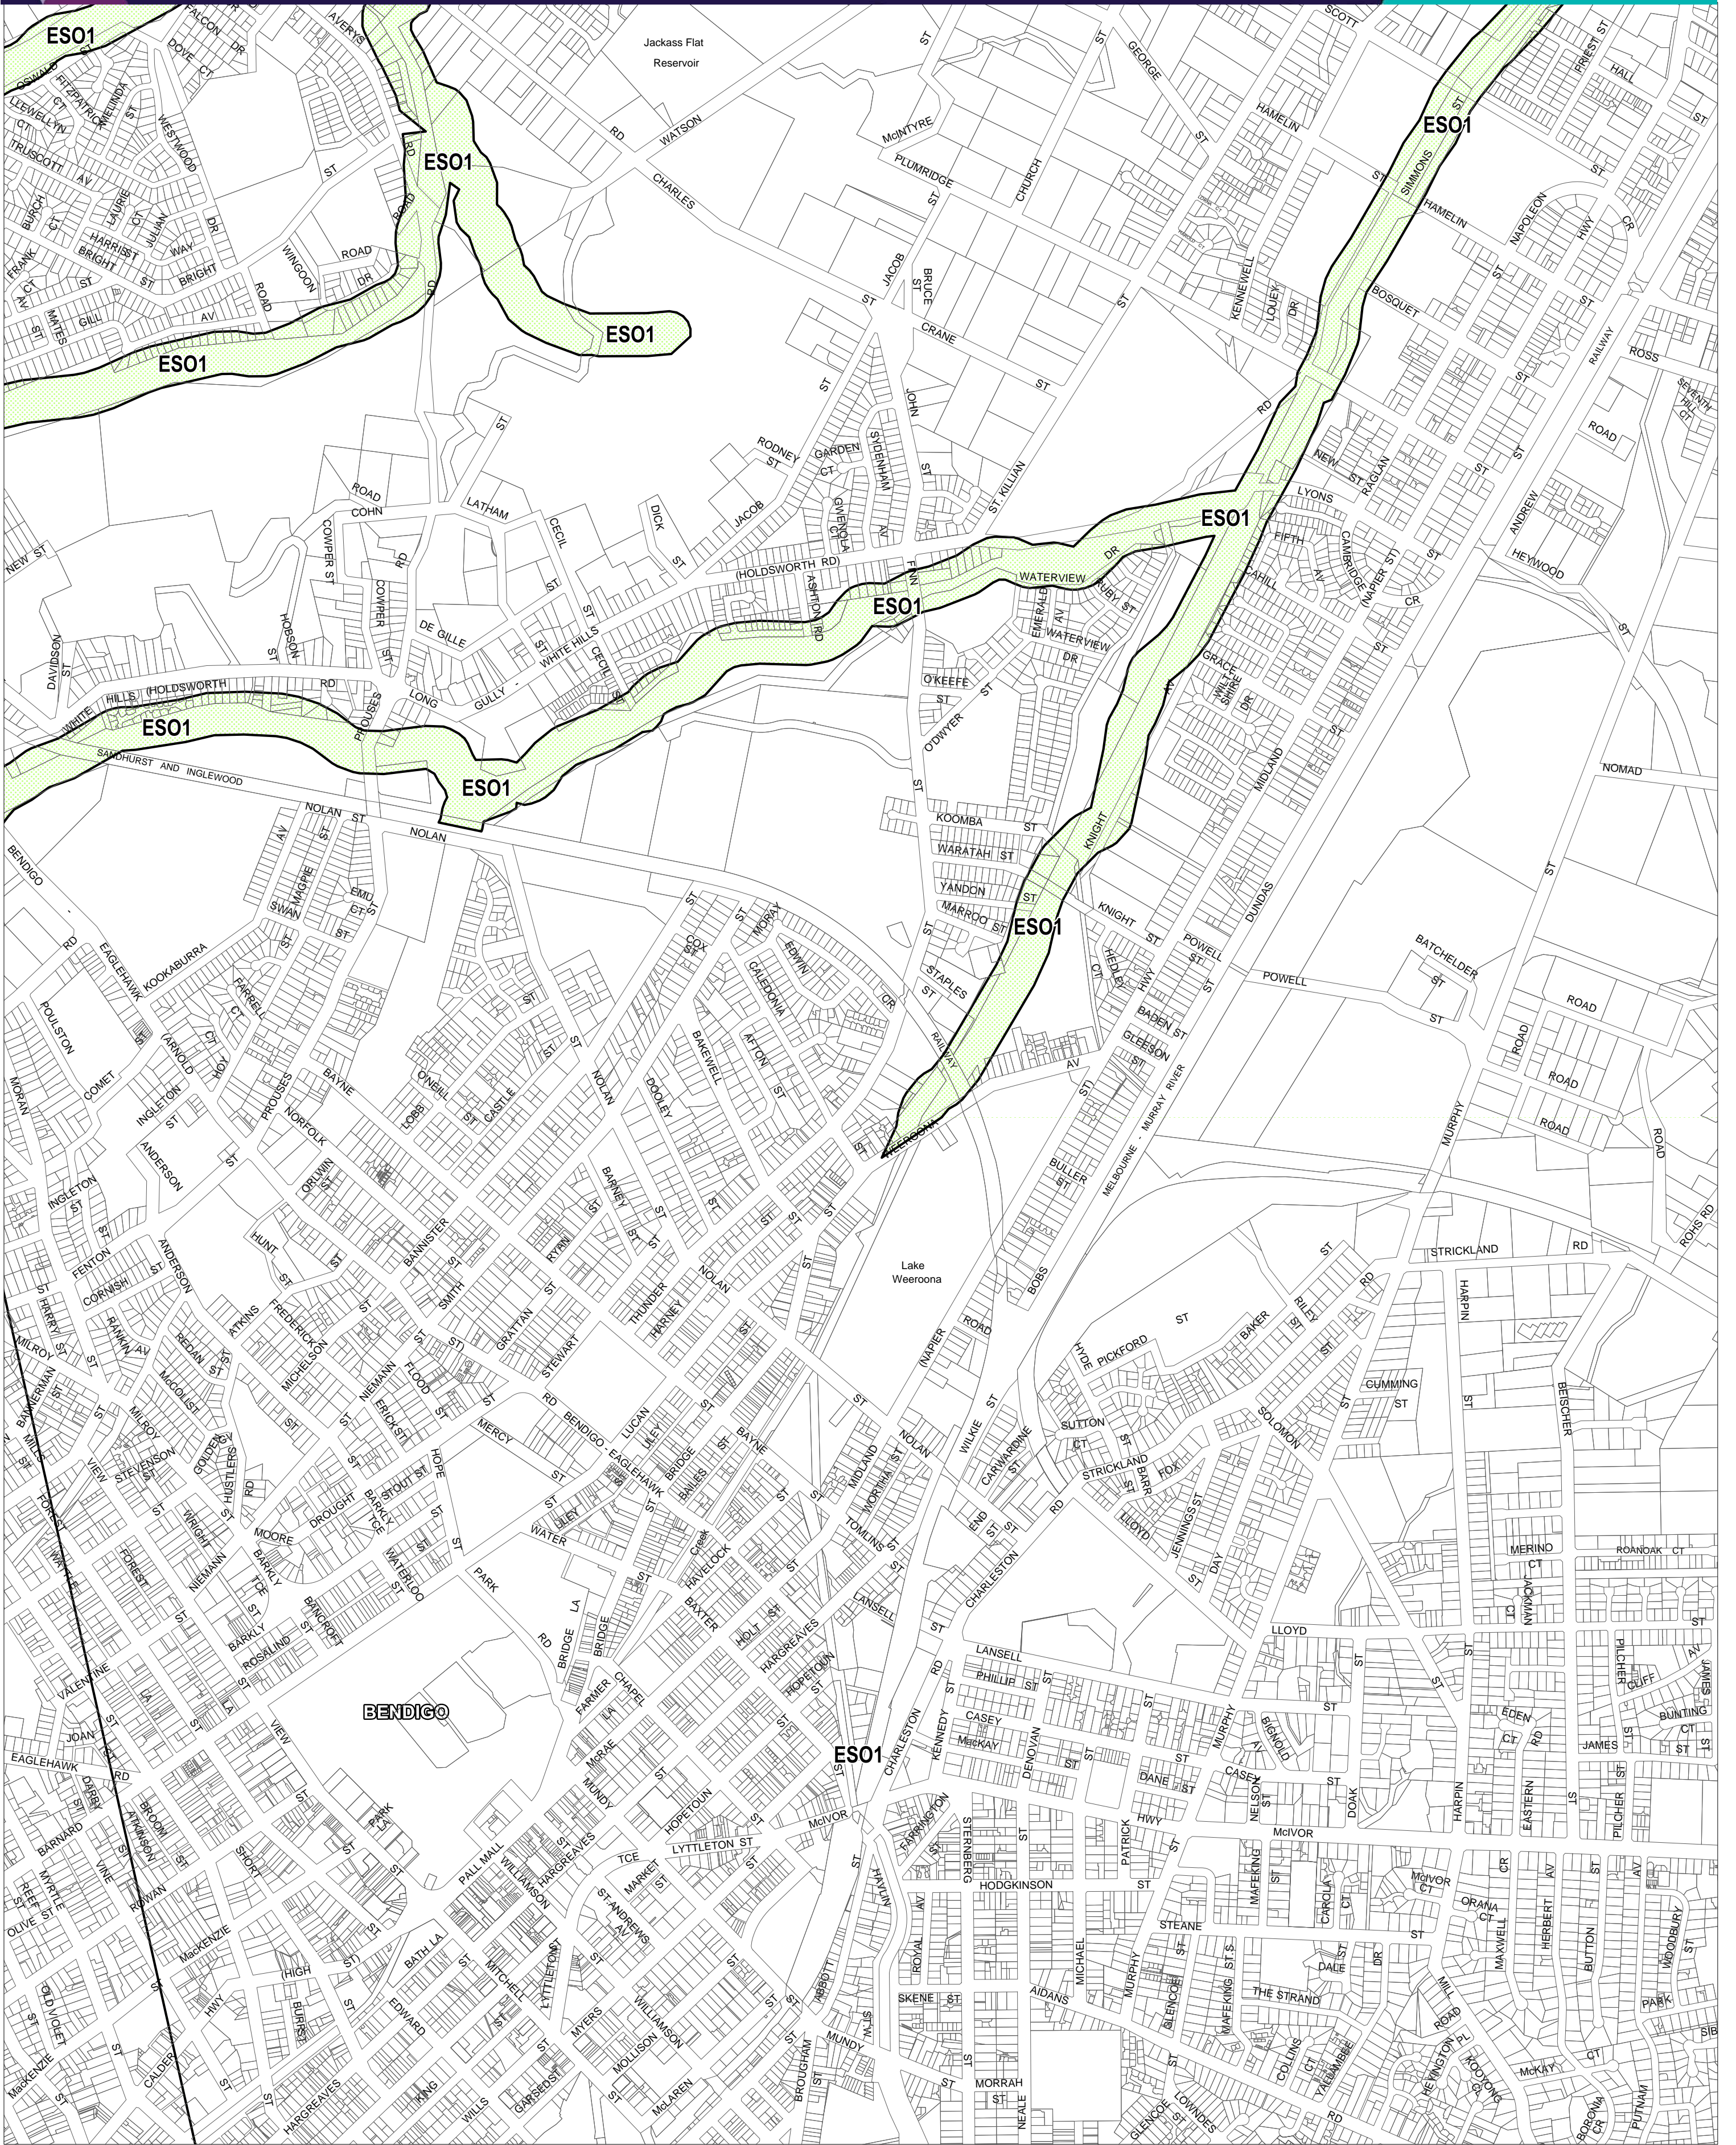

GREATER BENDIGO PLANNING SCHEME - LOCAL PROVISION

Overlays
ESO1 Environmental Significance Overlay - Schedule 1

Municipal Boundary (If shown)

500 0 500 m

AUSTRALIAN MAP GRID ZONE 55

PREPARED BY: Planning Mapping Services

INDEX TO ADJOINING SCHEME MAPS

Printed: 23/4/2018

AMENDMENT C221

VICTORIA
State Government

Environment,
Land, Water
and Planning