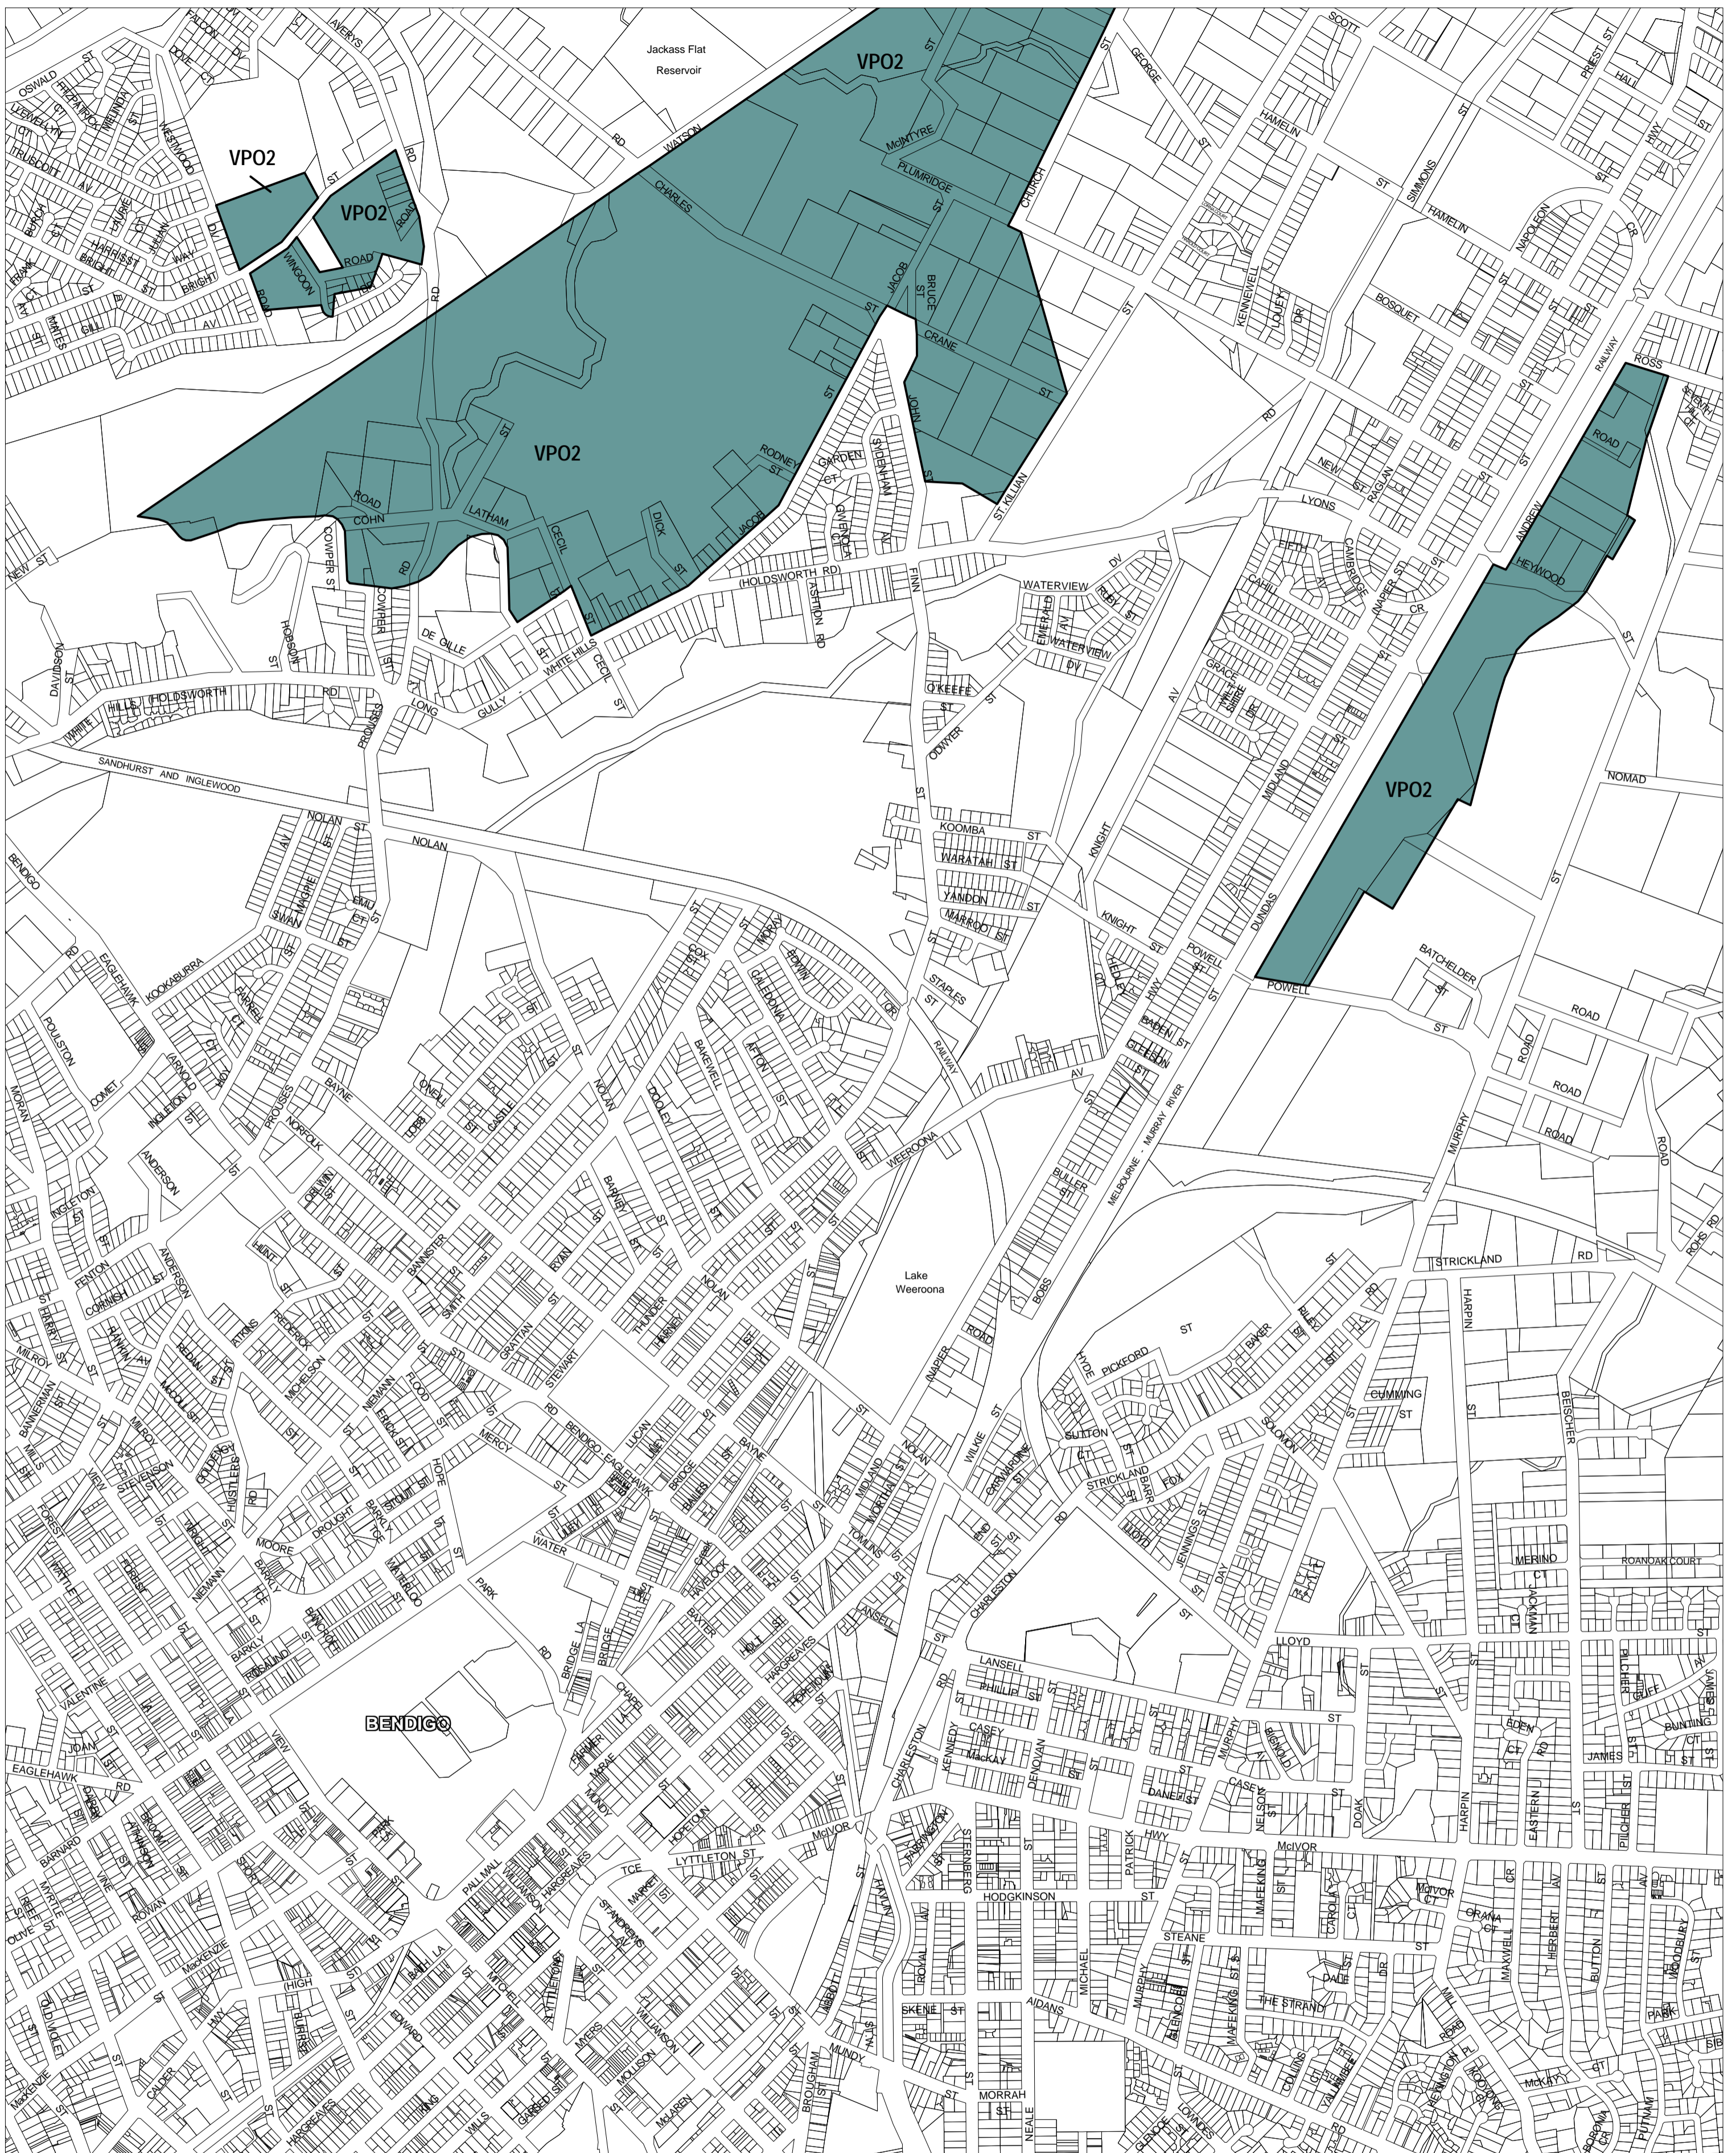

GREATER BENDIGO PLANNING SCHEME - LOCAL PROVISION

Overlays

- VPO2 Vegetation Protection Overlay - Schedule 2

Printed: 25/6/2007

200 0 200 400 600 800 1000 m

AUSTRALIAN MAP GRID ZONE 55

INDEX TO ADJOINING METRIC SERIES MAP

Victoria
The Place To Be