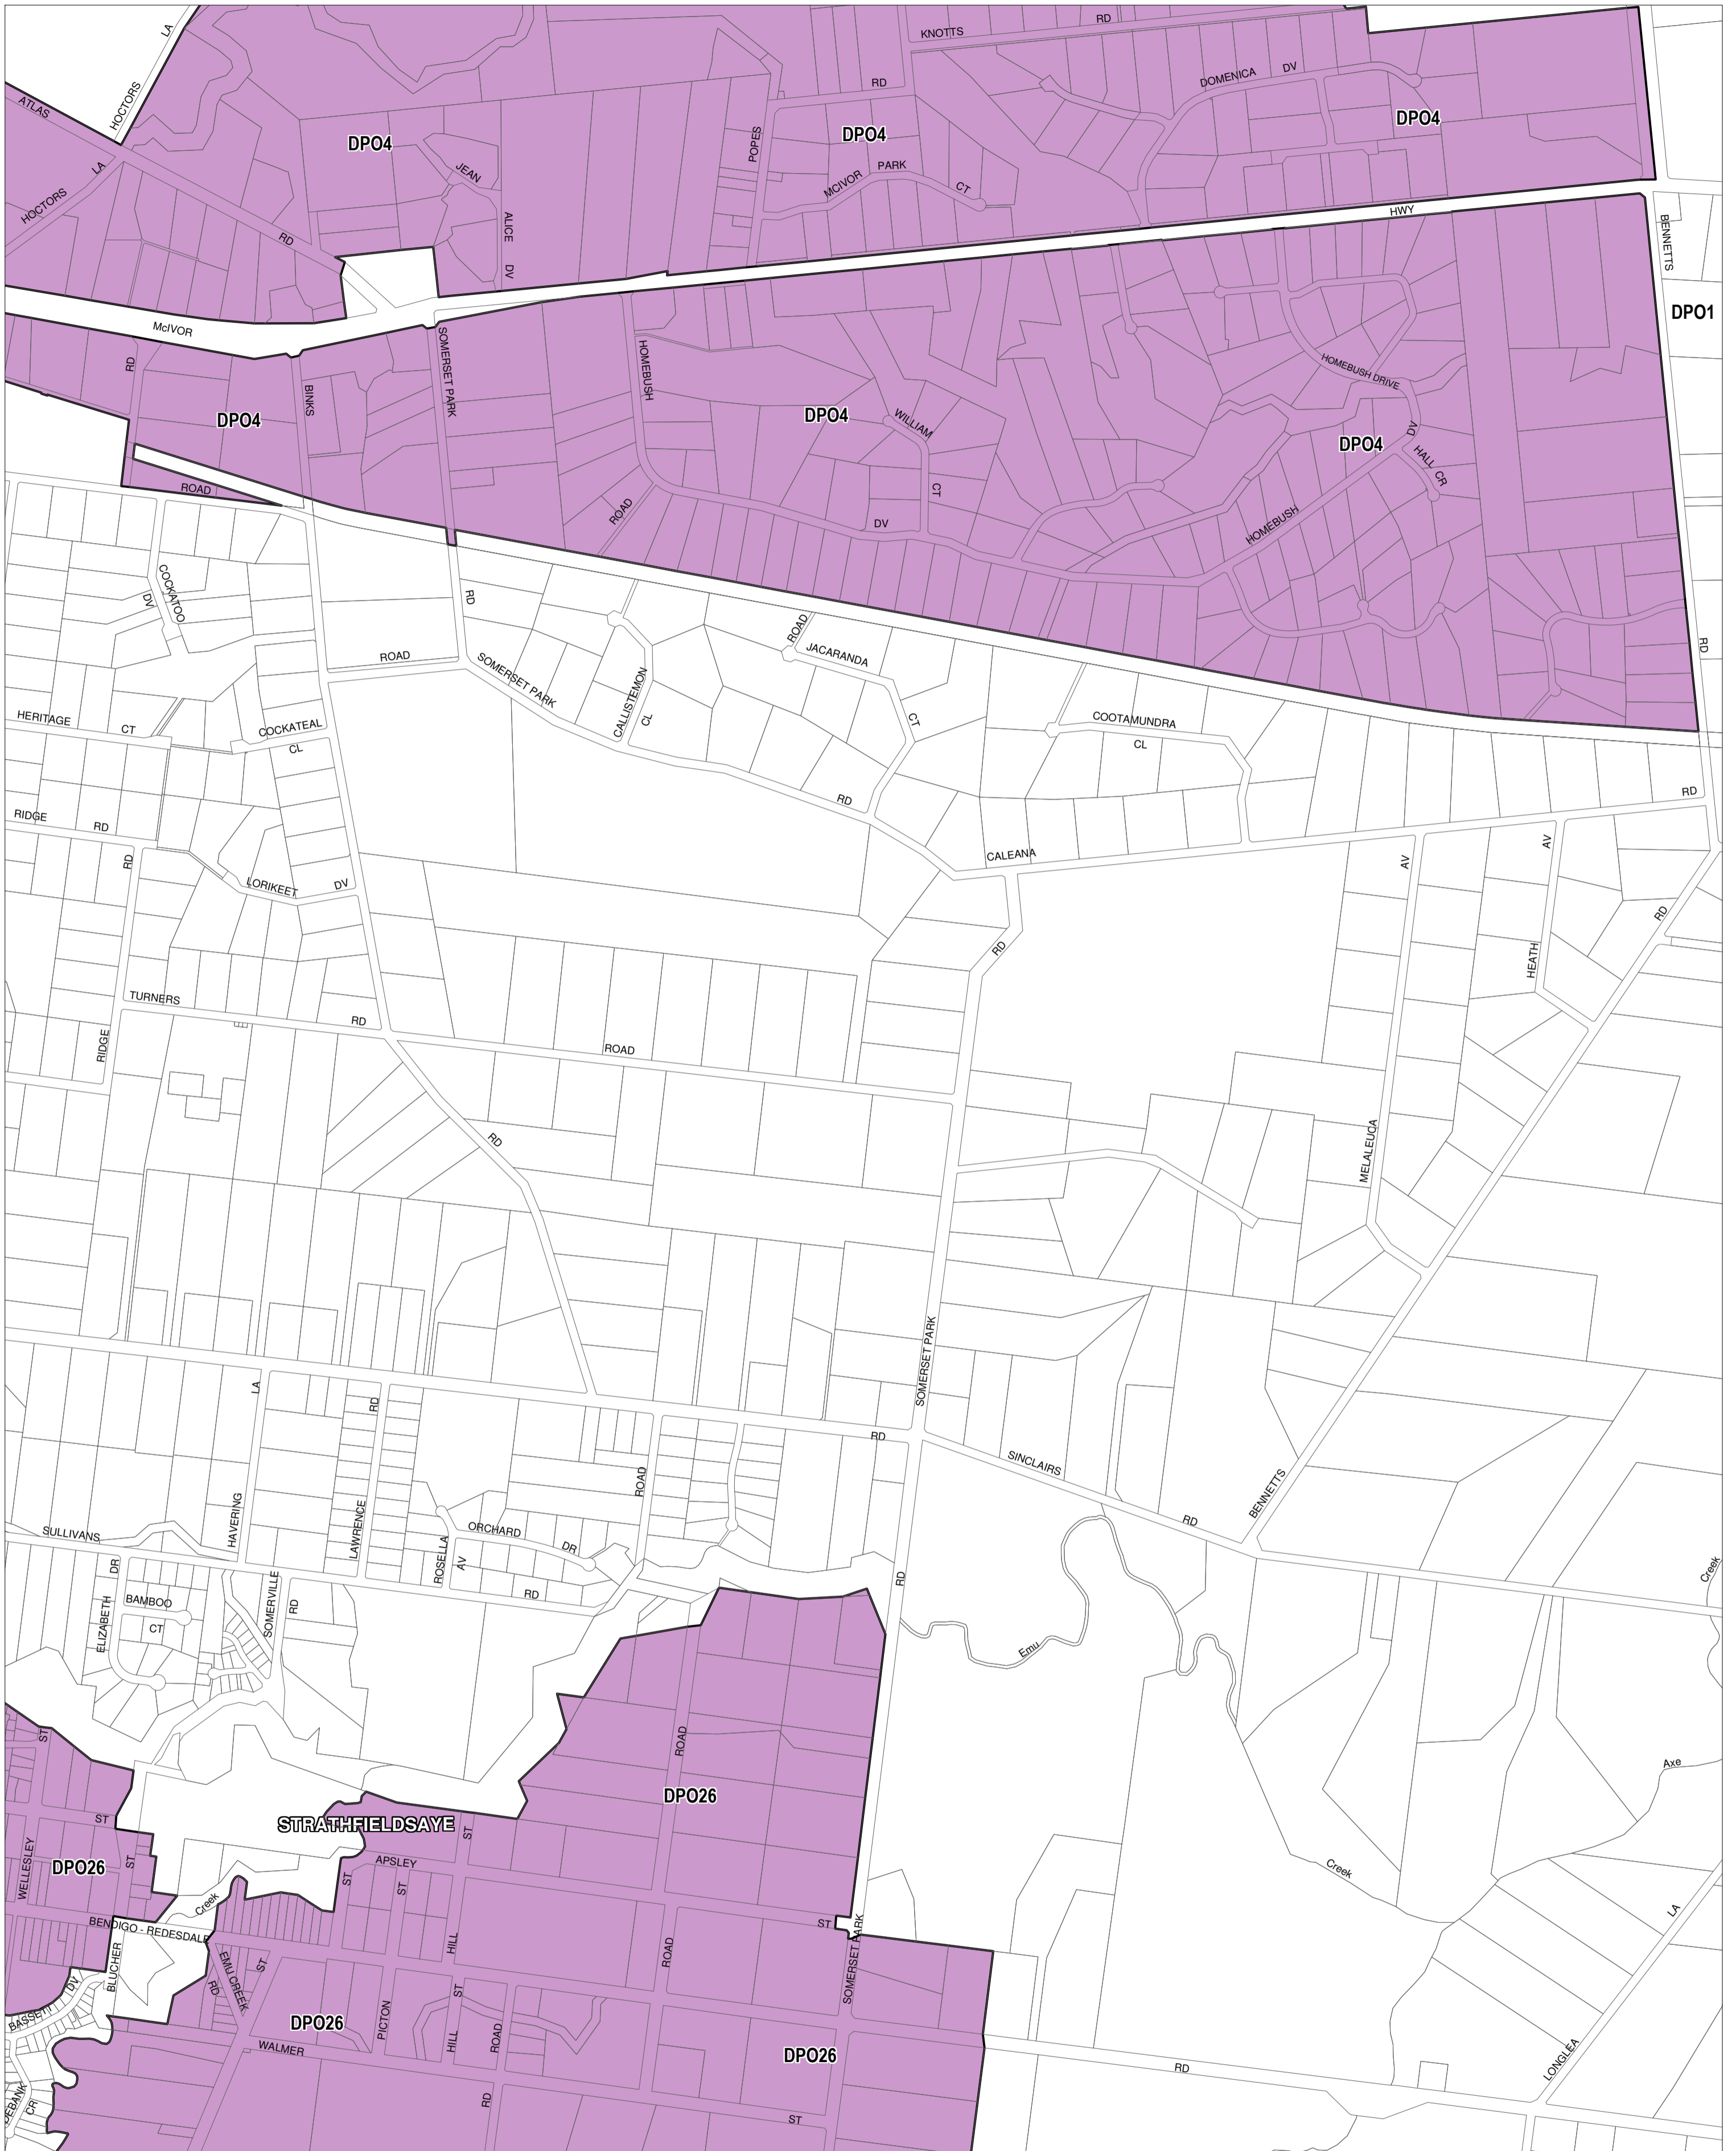

GREATER BENDIGO PLANNING SCHEME - LOCAL PROVISION

Overlays

- DPO26 Development Plan Overlay - Schedule 26
- DPO4 Development Plan Overlay - Schedule 4

AUSTRALIAN MAP GRID ZONE 55

Printed: 19/3/2012

AMENDMENT C109 & C137