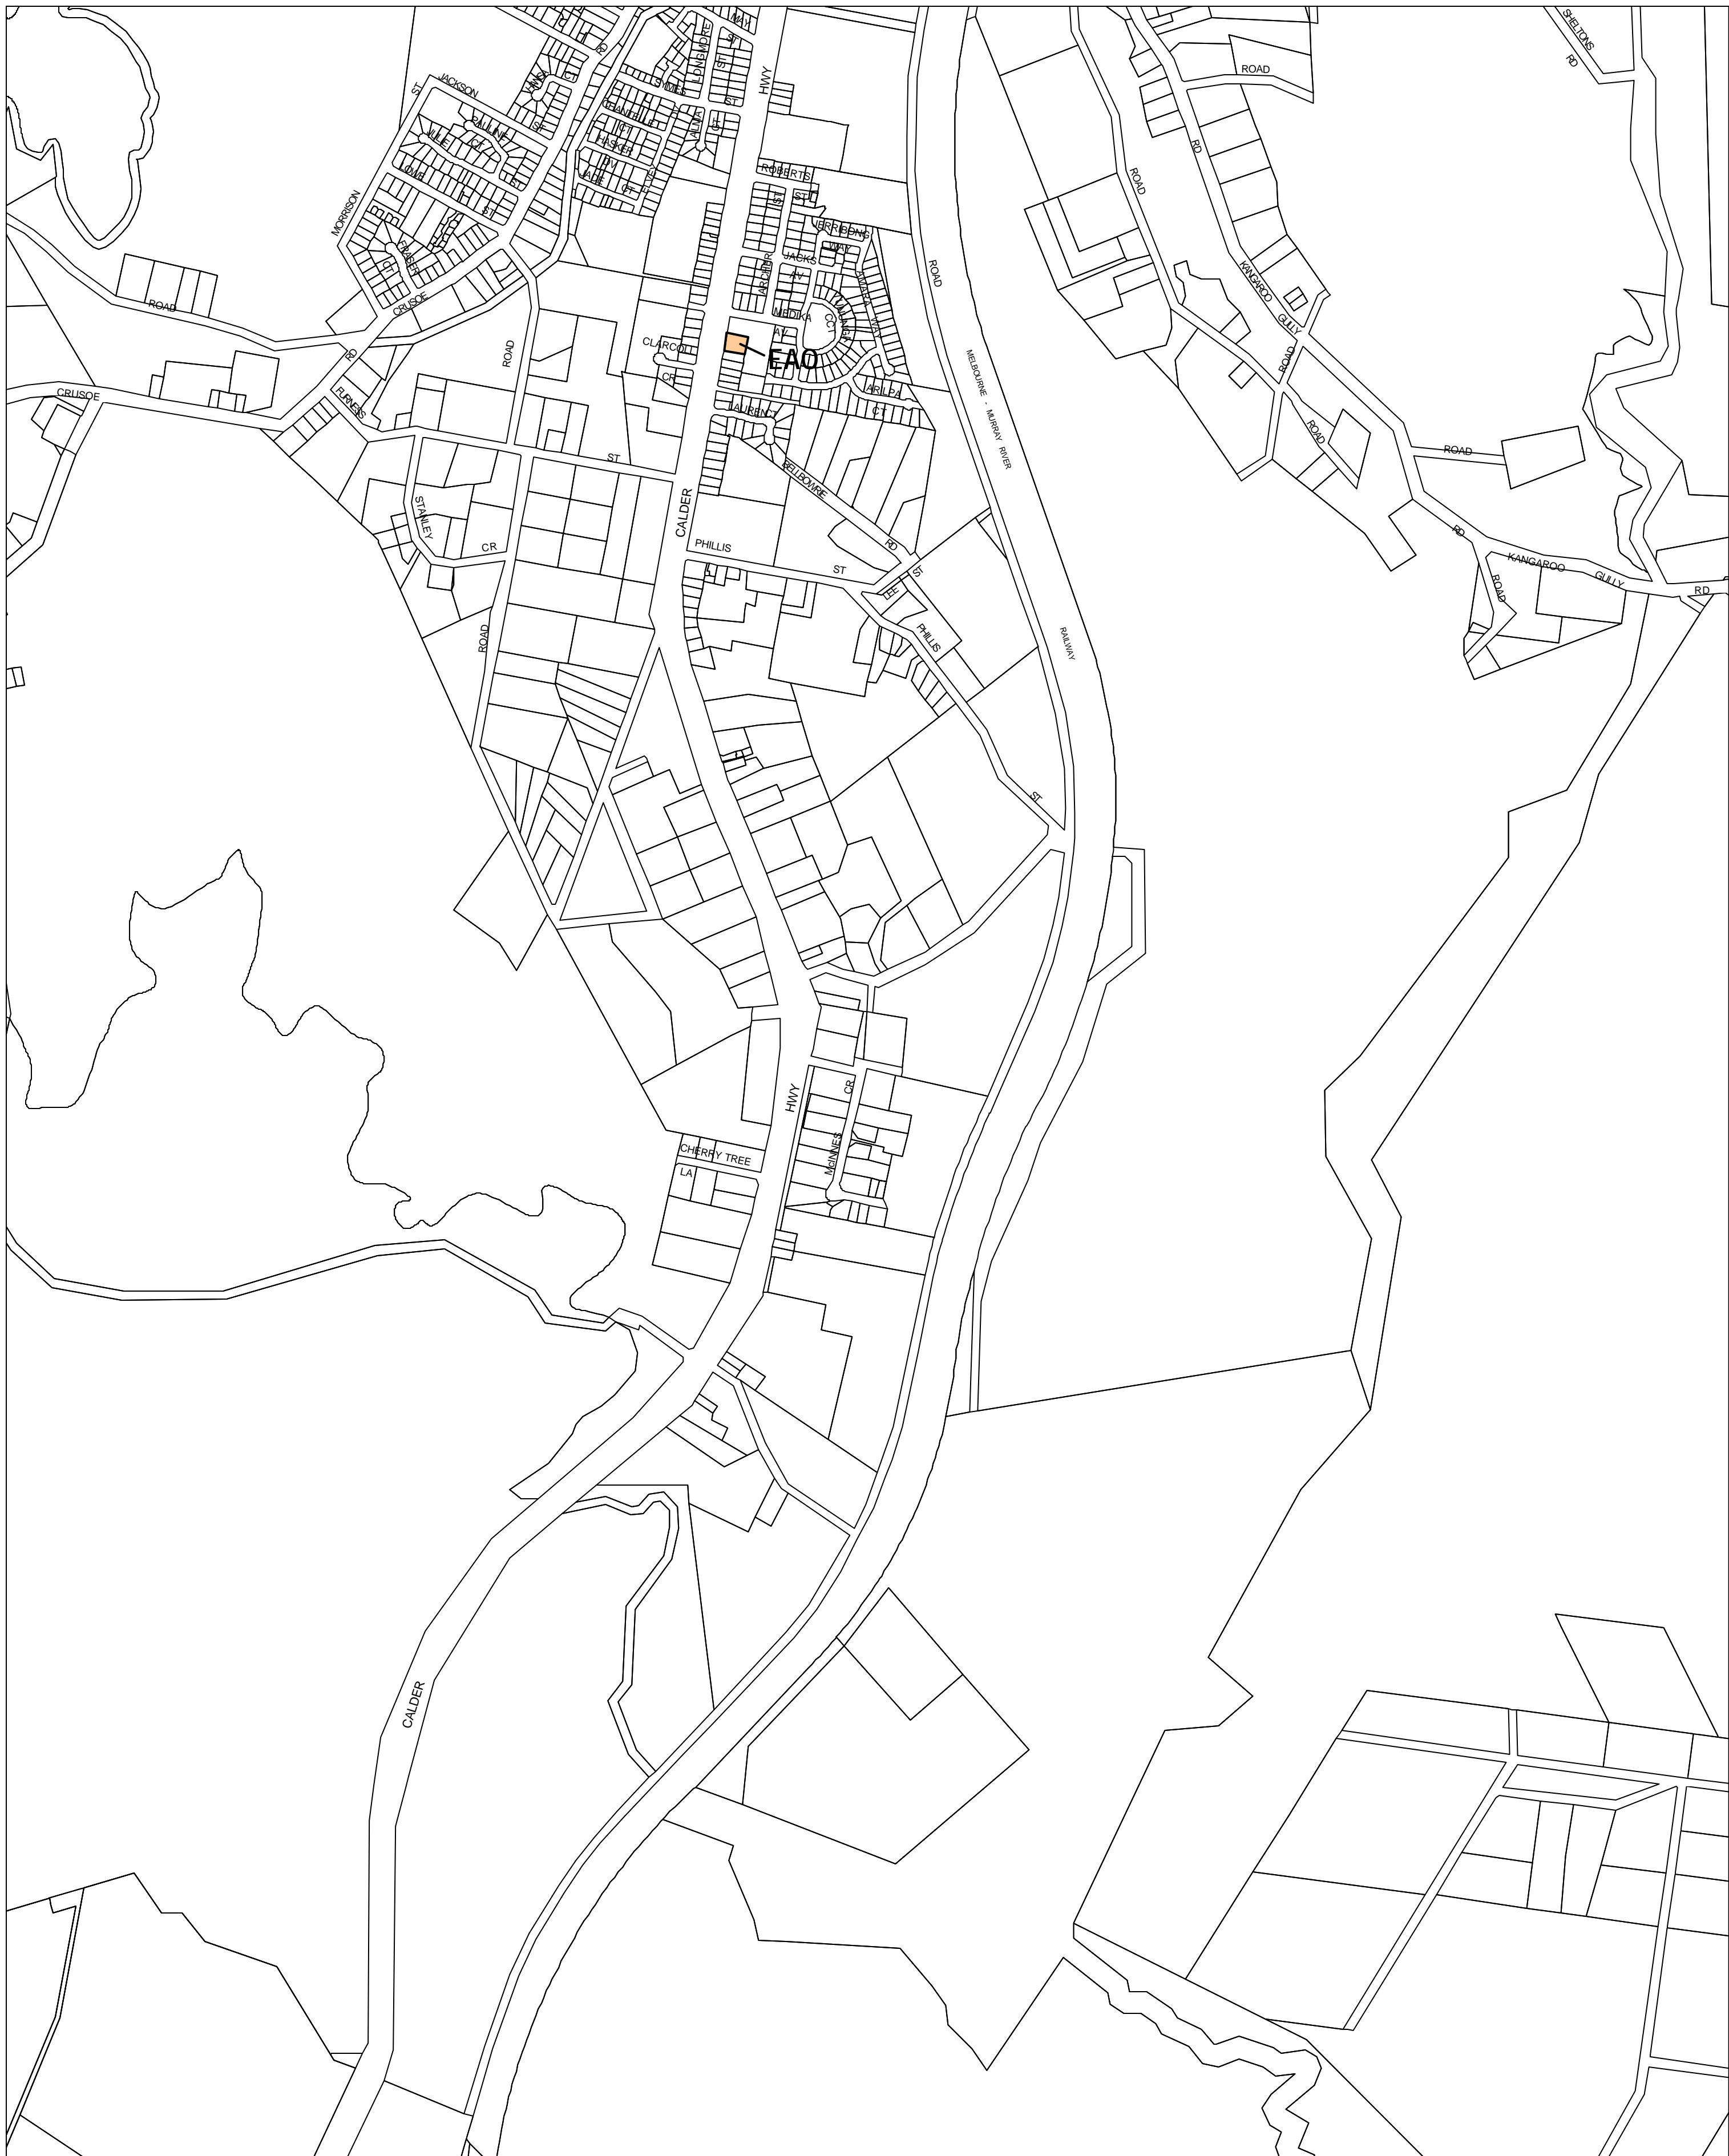

GREATER BENDIGO PLANNING SCHEME - LOCAL PROVISION

Overlays

EAO Environmental Audit Overlay

200 400 600 800 1000 m

AUSTRALIAN MAP GRID ZONE 55

Victoria
The Place To Be

INDEX TO ADJOINING METRIC SERIES MAP

Printed: 22/11/2007

AMENDMENT C87