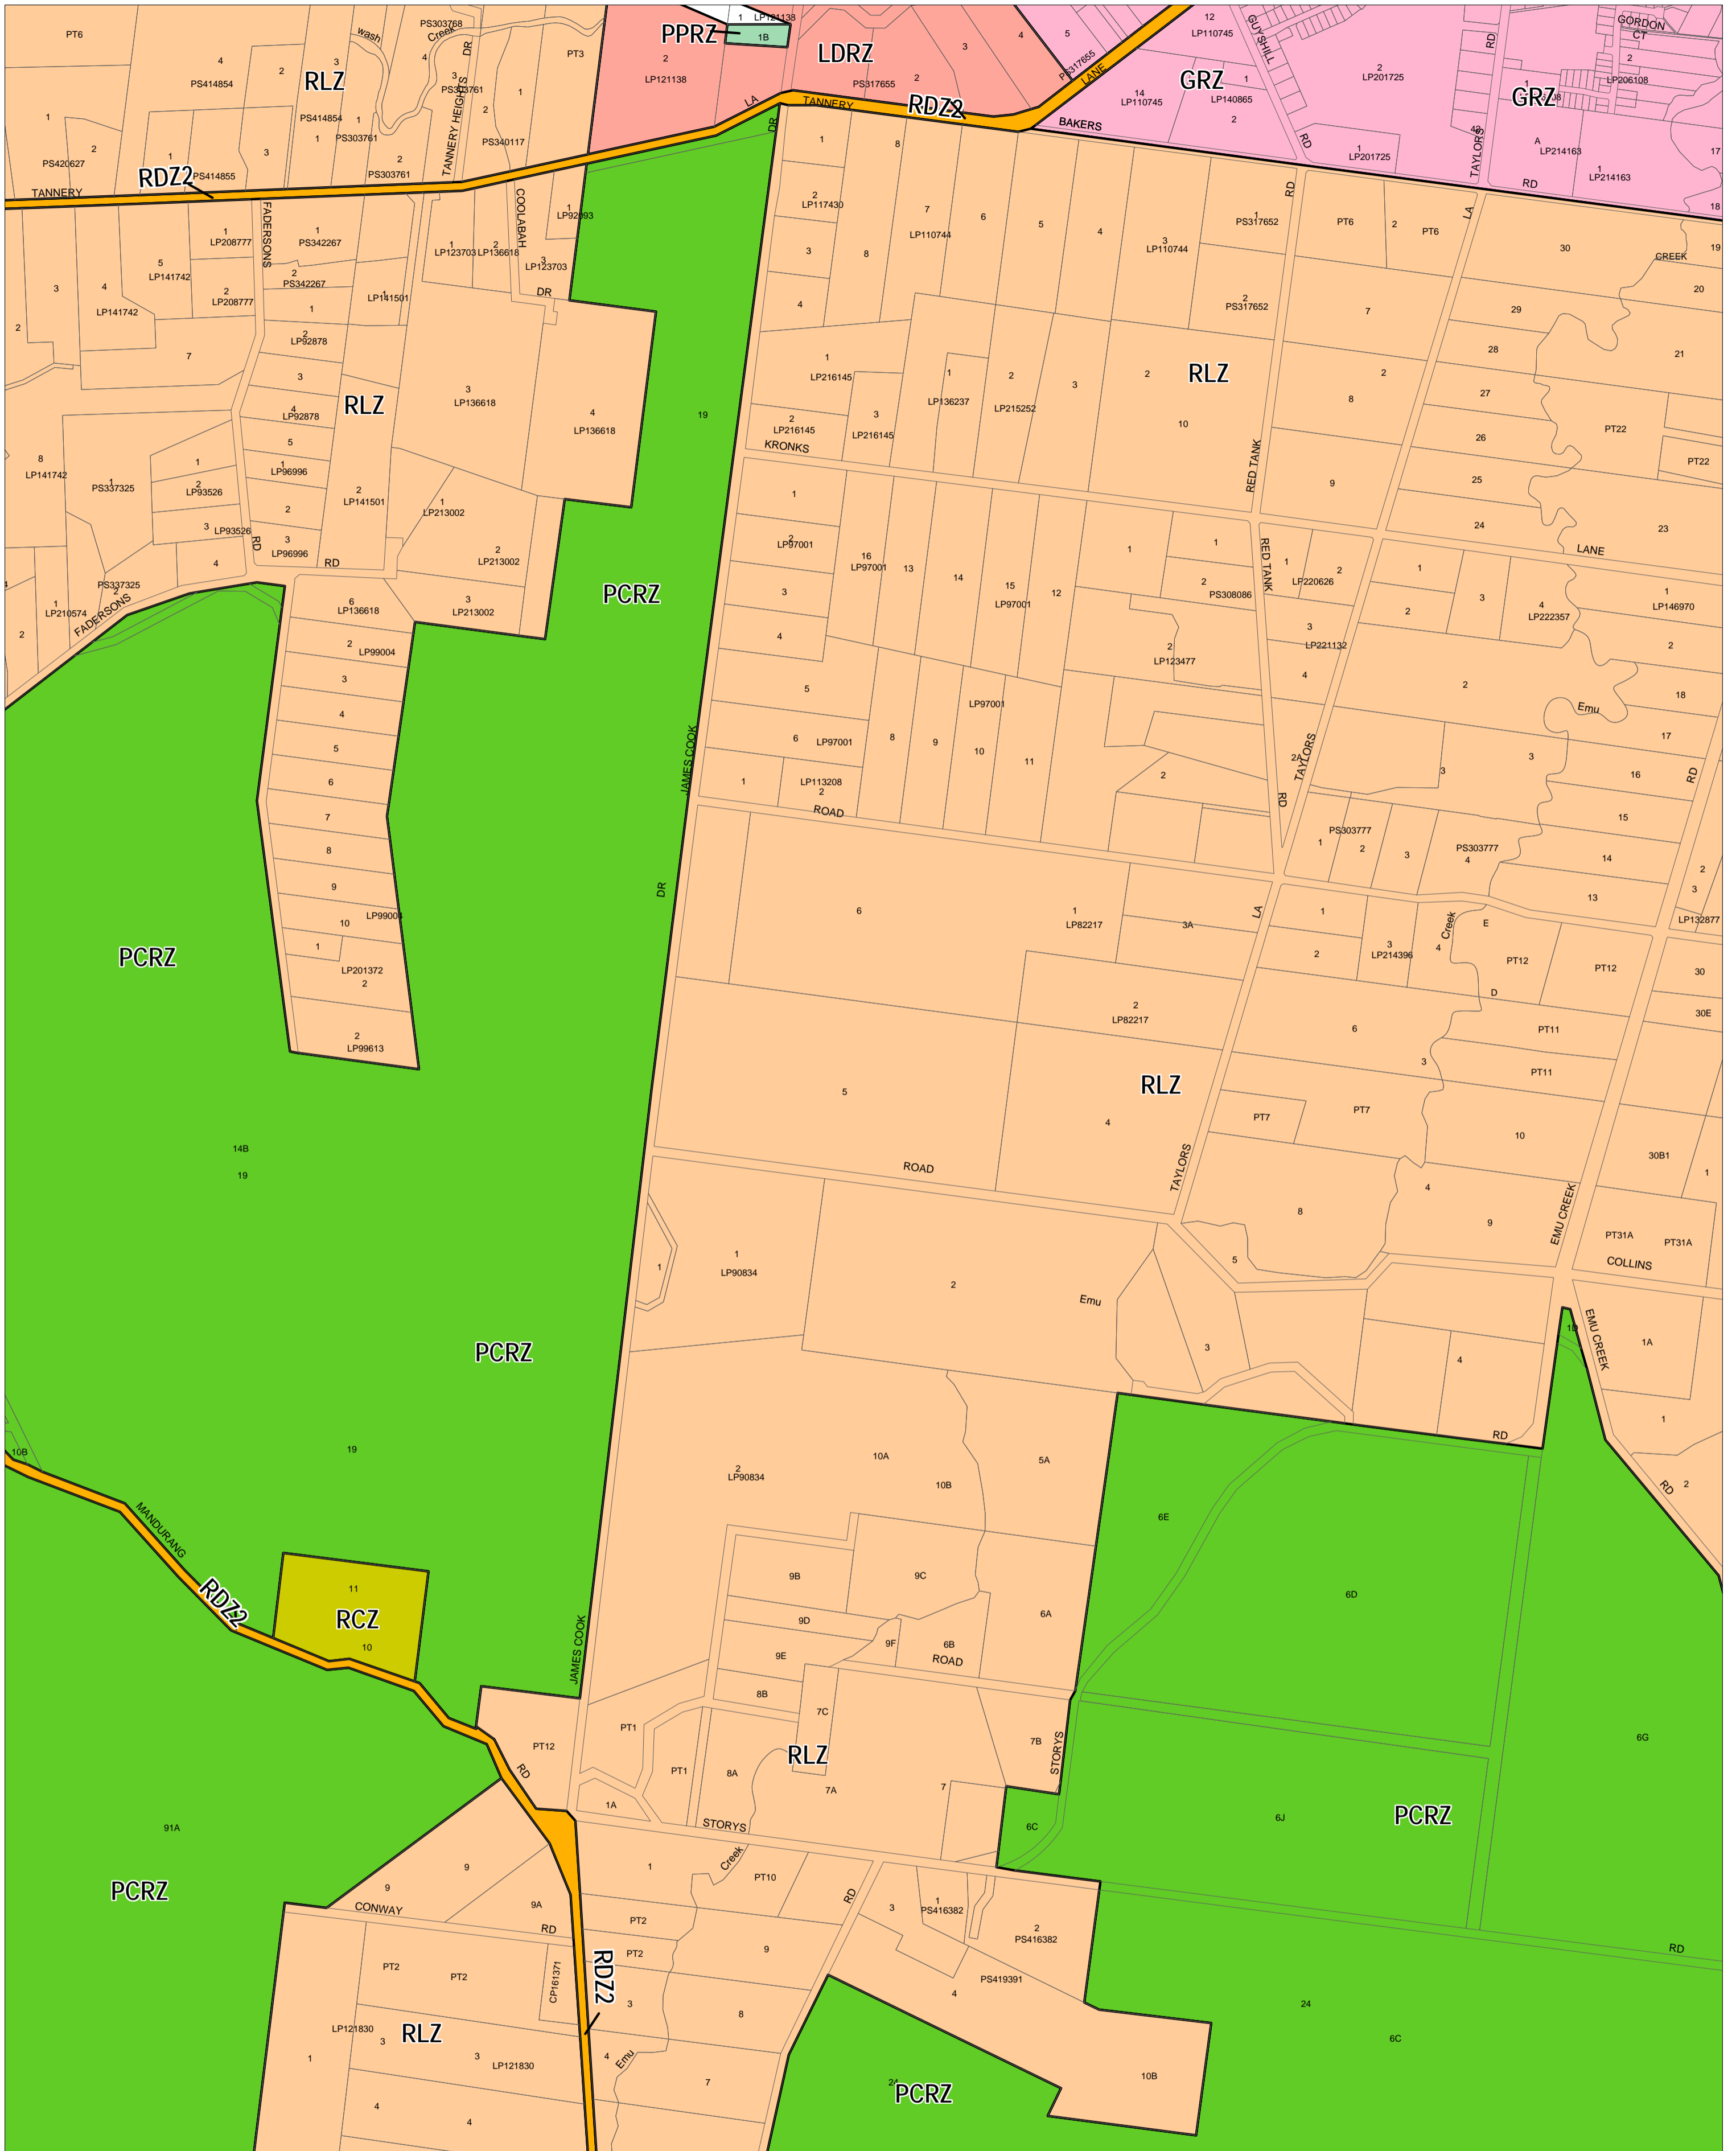

GREATER BENDIGO PLANNING SCHEME - LOCAL PROVISION

Public Land	
	Public Conservation And Resource Zone
	Public Park And Recreation Zone
	Road Zone - Category 2
Residential	
	General Residential Zone
	Low Density Residential Zone
Rural	
	Rural Conservation Zone
	Rural Living Zone

Printed: 17/1/2014

AMENDMENT C205