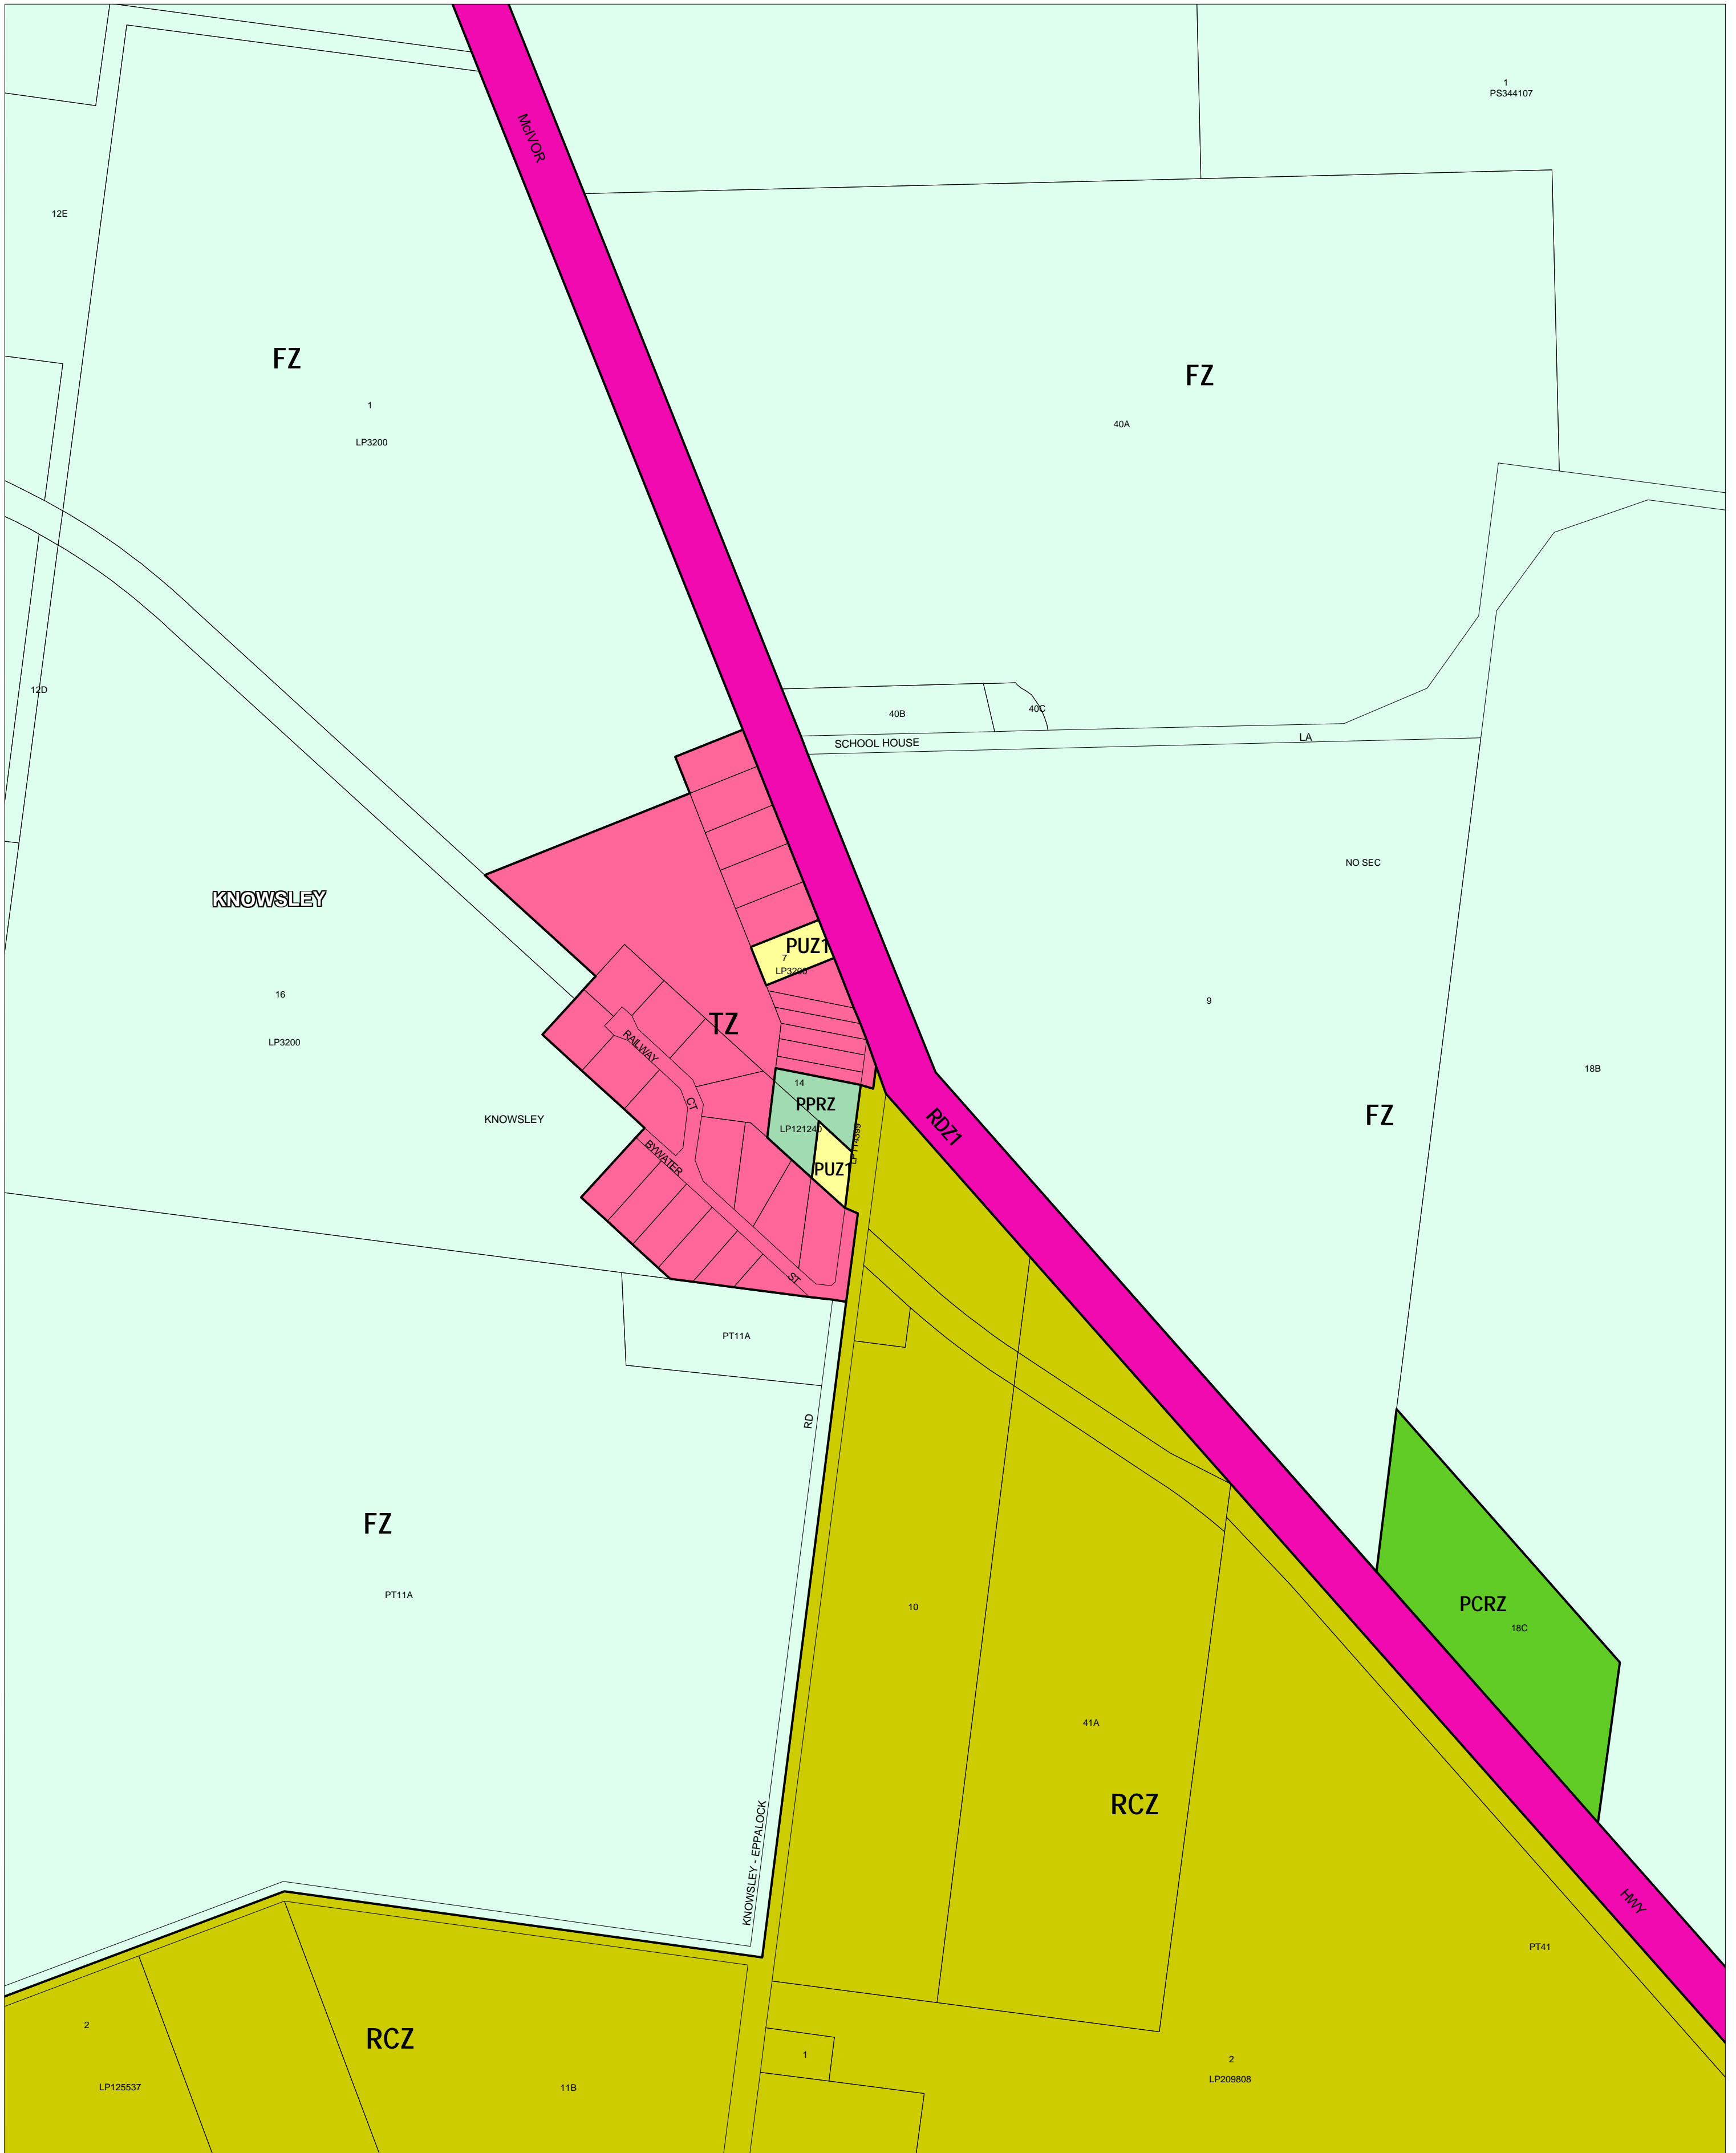

GREATER BENDIGO PLANNING SCHEME - LOCAL PROVISION

Public Land	
	Public Conservation And Resource Zone
	Public Park And Recreation Zone
	Public Use Zone Service And Utility
Residential	
	Township Zone
Rural	
	Farming Zone
	Rural Conservation Zone

100 0 100 200 300 400 500 m
AUSTRALIAN MAP GRID ZONE 55

THIS MAP INCORPORATES APPROVED ZONES AS AT: 25/01/06 AMENDMENT C67

INDEX TO ADJOINING METRIC SERIES MAP

Printed: 8/5/2006