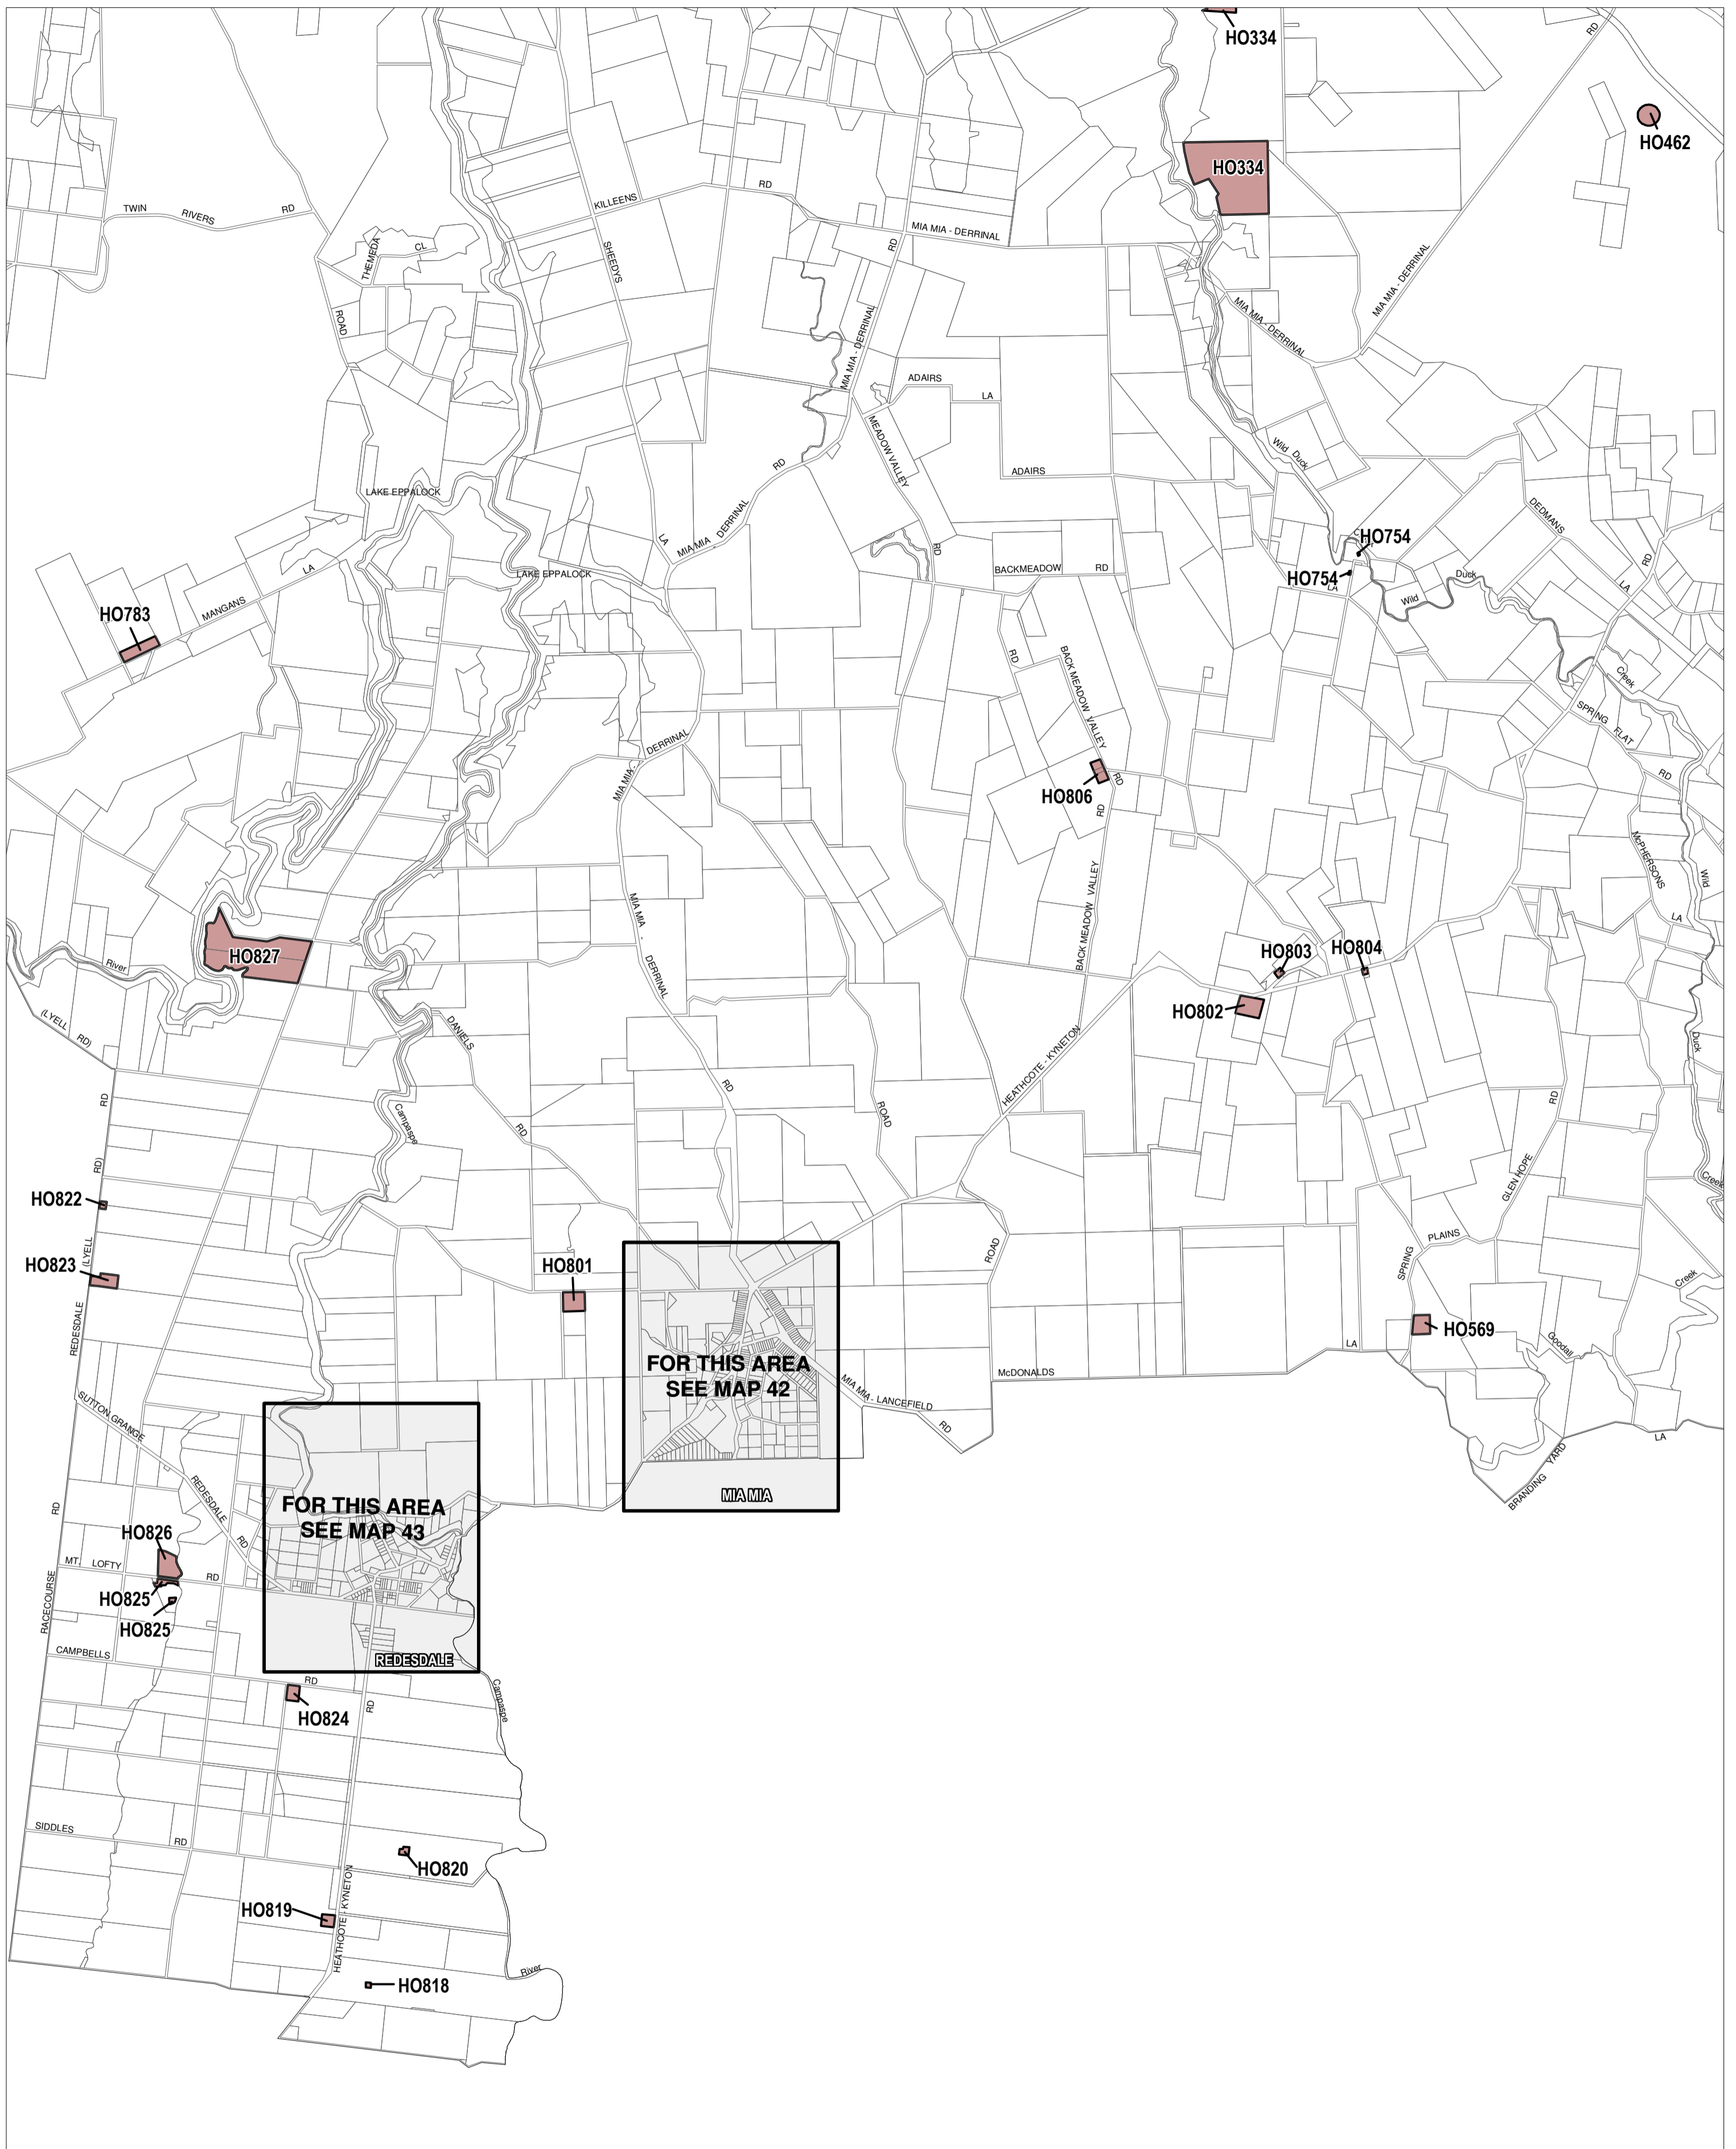

GREATER BENDIGO PLANNING SCHEME - LOCAL PROVISION

Overlays

HO Heritage Overlay

Printed: 12/4/2013

AMENDMENT C162(PART 1)