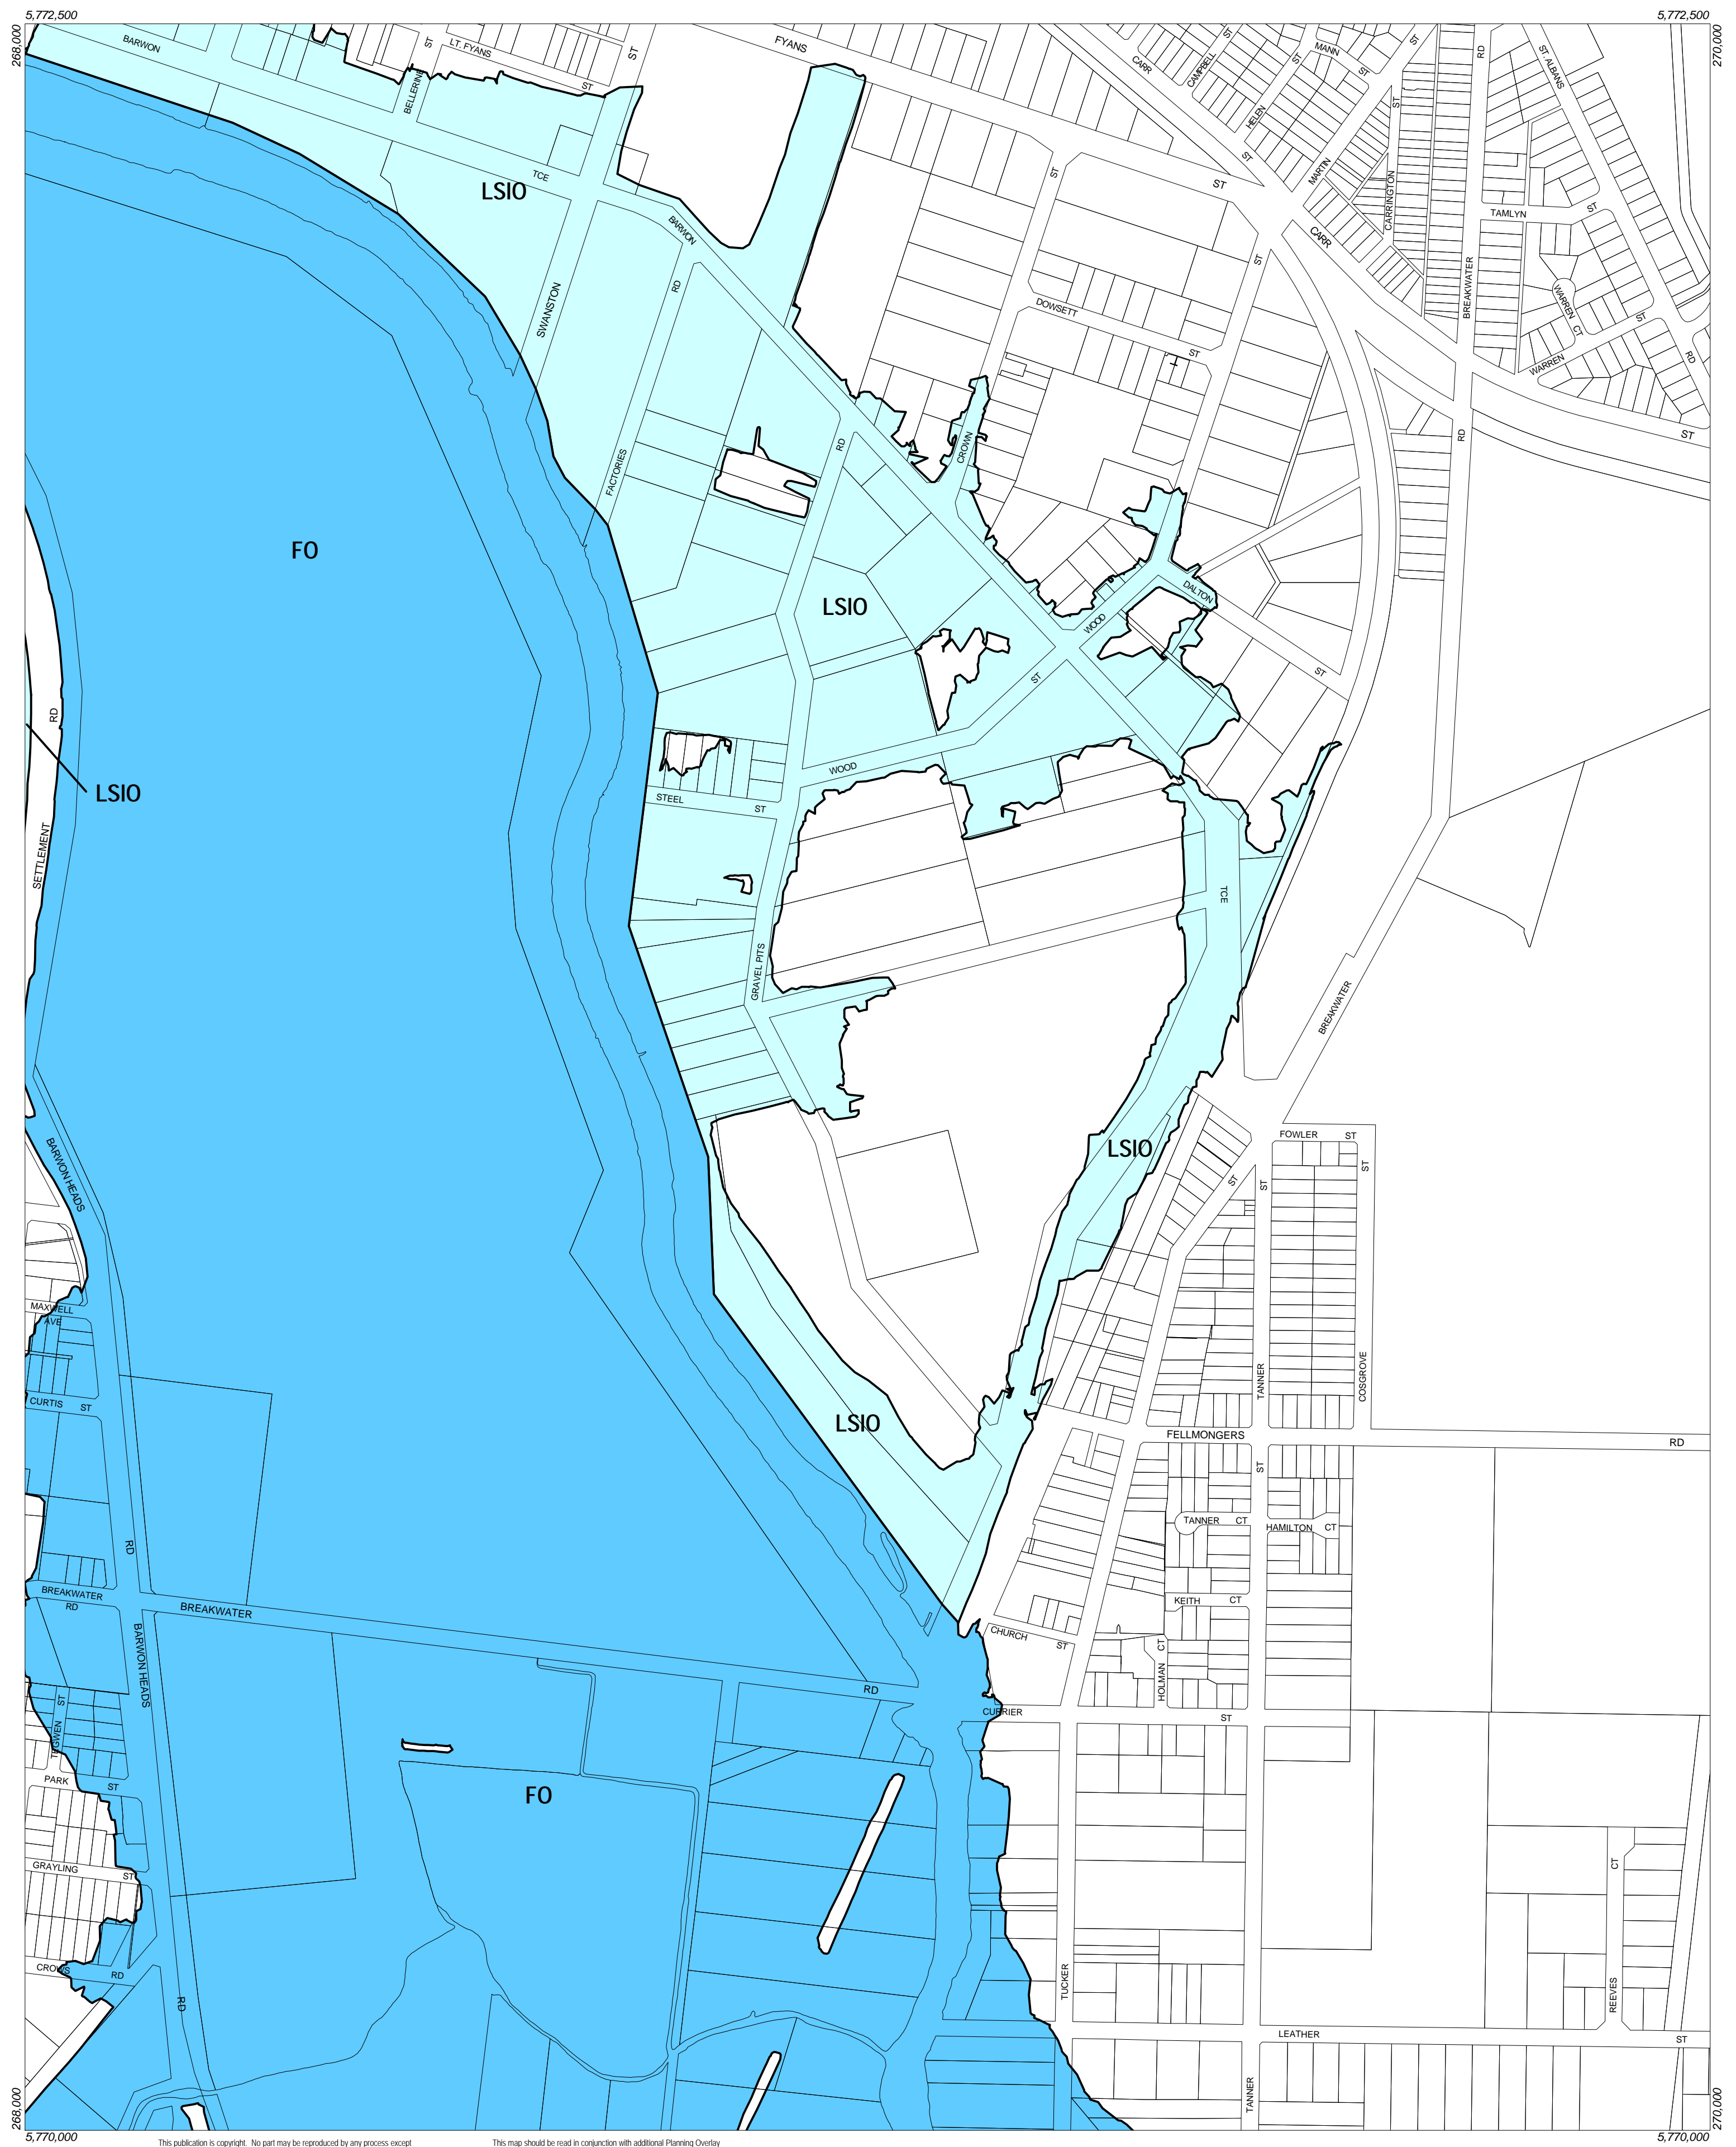

GREATER GEELONG PLANNING SCHEME - LOCAL PROVISION

1. **Overlays**
2. FO Floodway Overlay
   - LSIO Land Subject to Inundation Overlay

Amendment C39
Printed: 22/1/2003