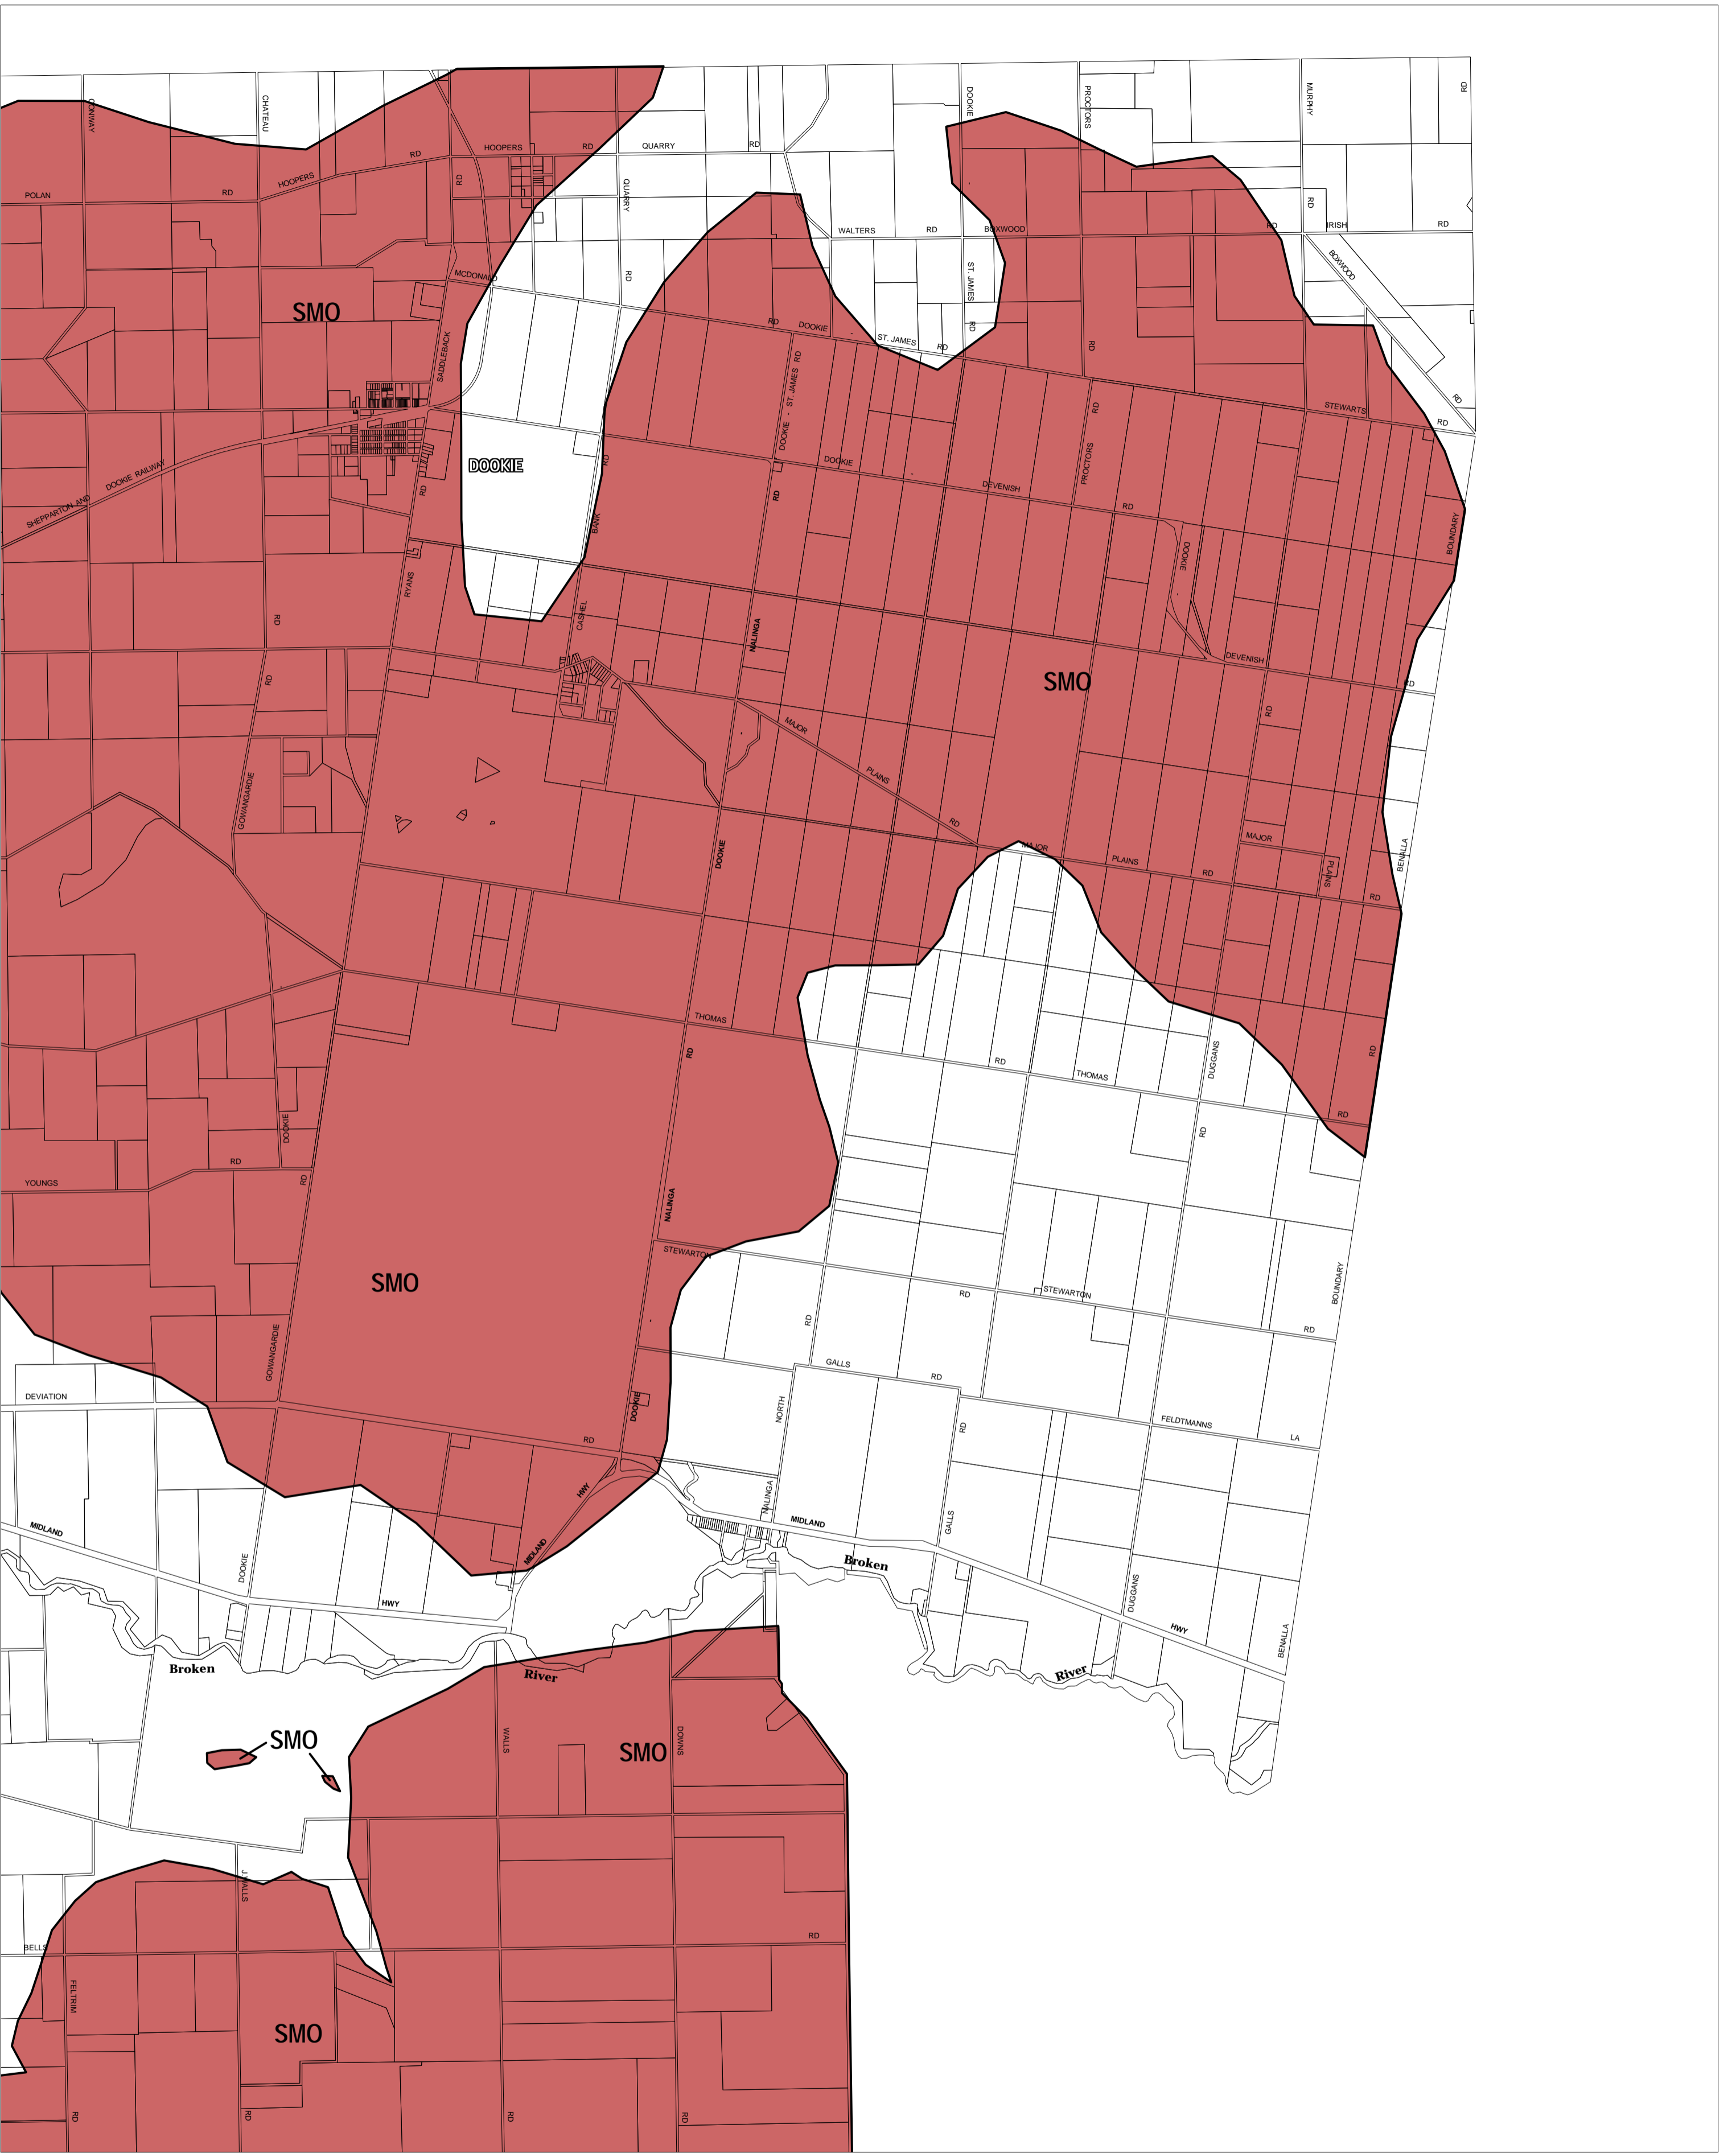

GREATER SHEPPARTON PLANNING SCHEME - LOCAL PROVISION

Overlays

- Salinity Management Overlay

Printed: 31/7/2007