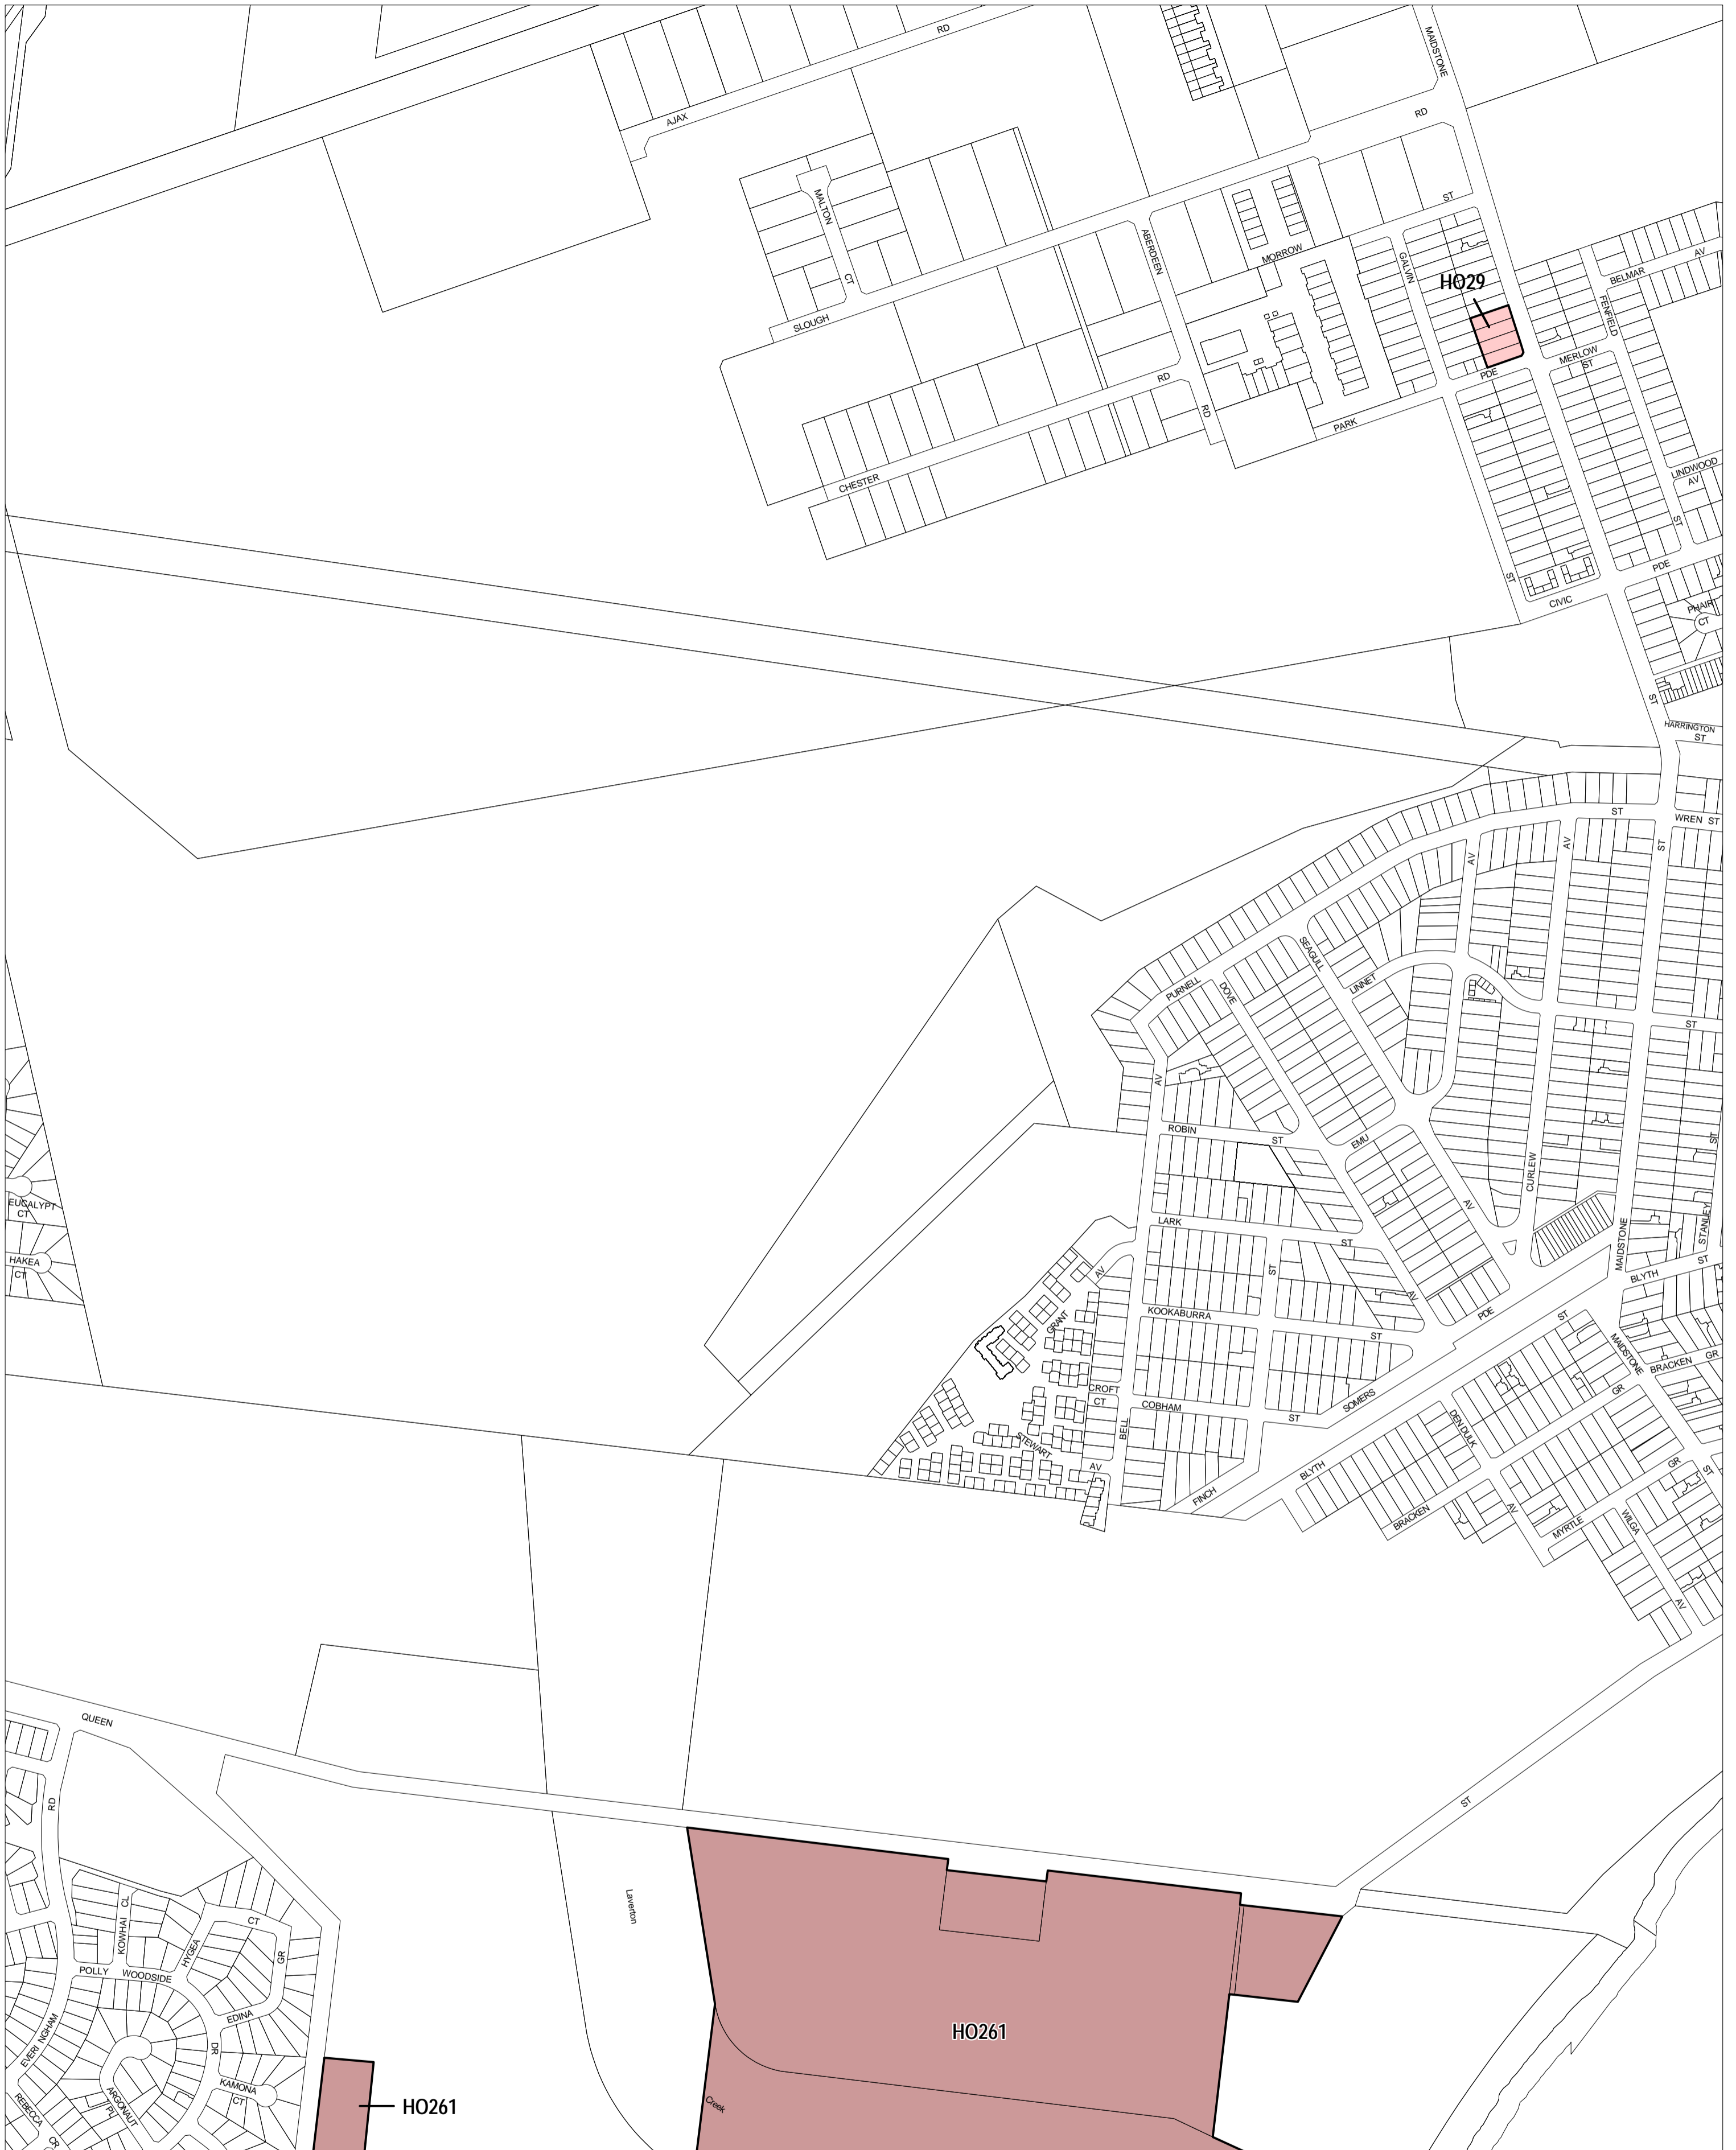

HOBSONS BAY PLANNING SCHEME - LOCAL PROVISION

Overlays

HO Heritage Overlay

AUSTRALIAN MAP GRID ZONE 55

INDEX TO ADJOINING METRIC SERIES MAP

Printed: 1/8/2007

AMENDMENT C34