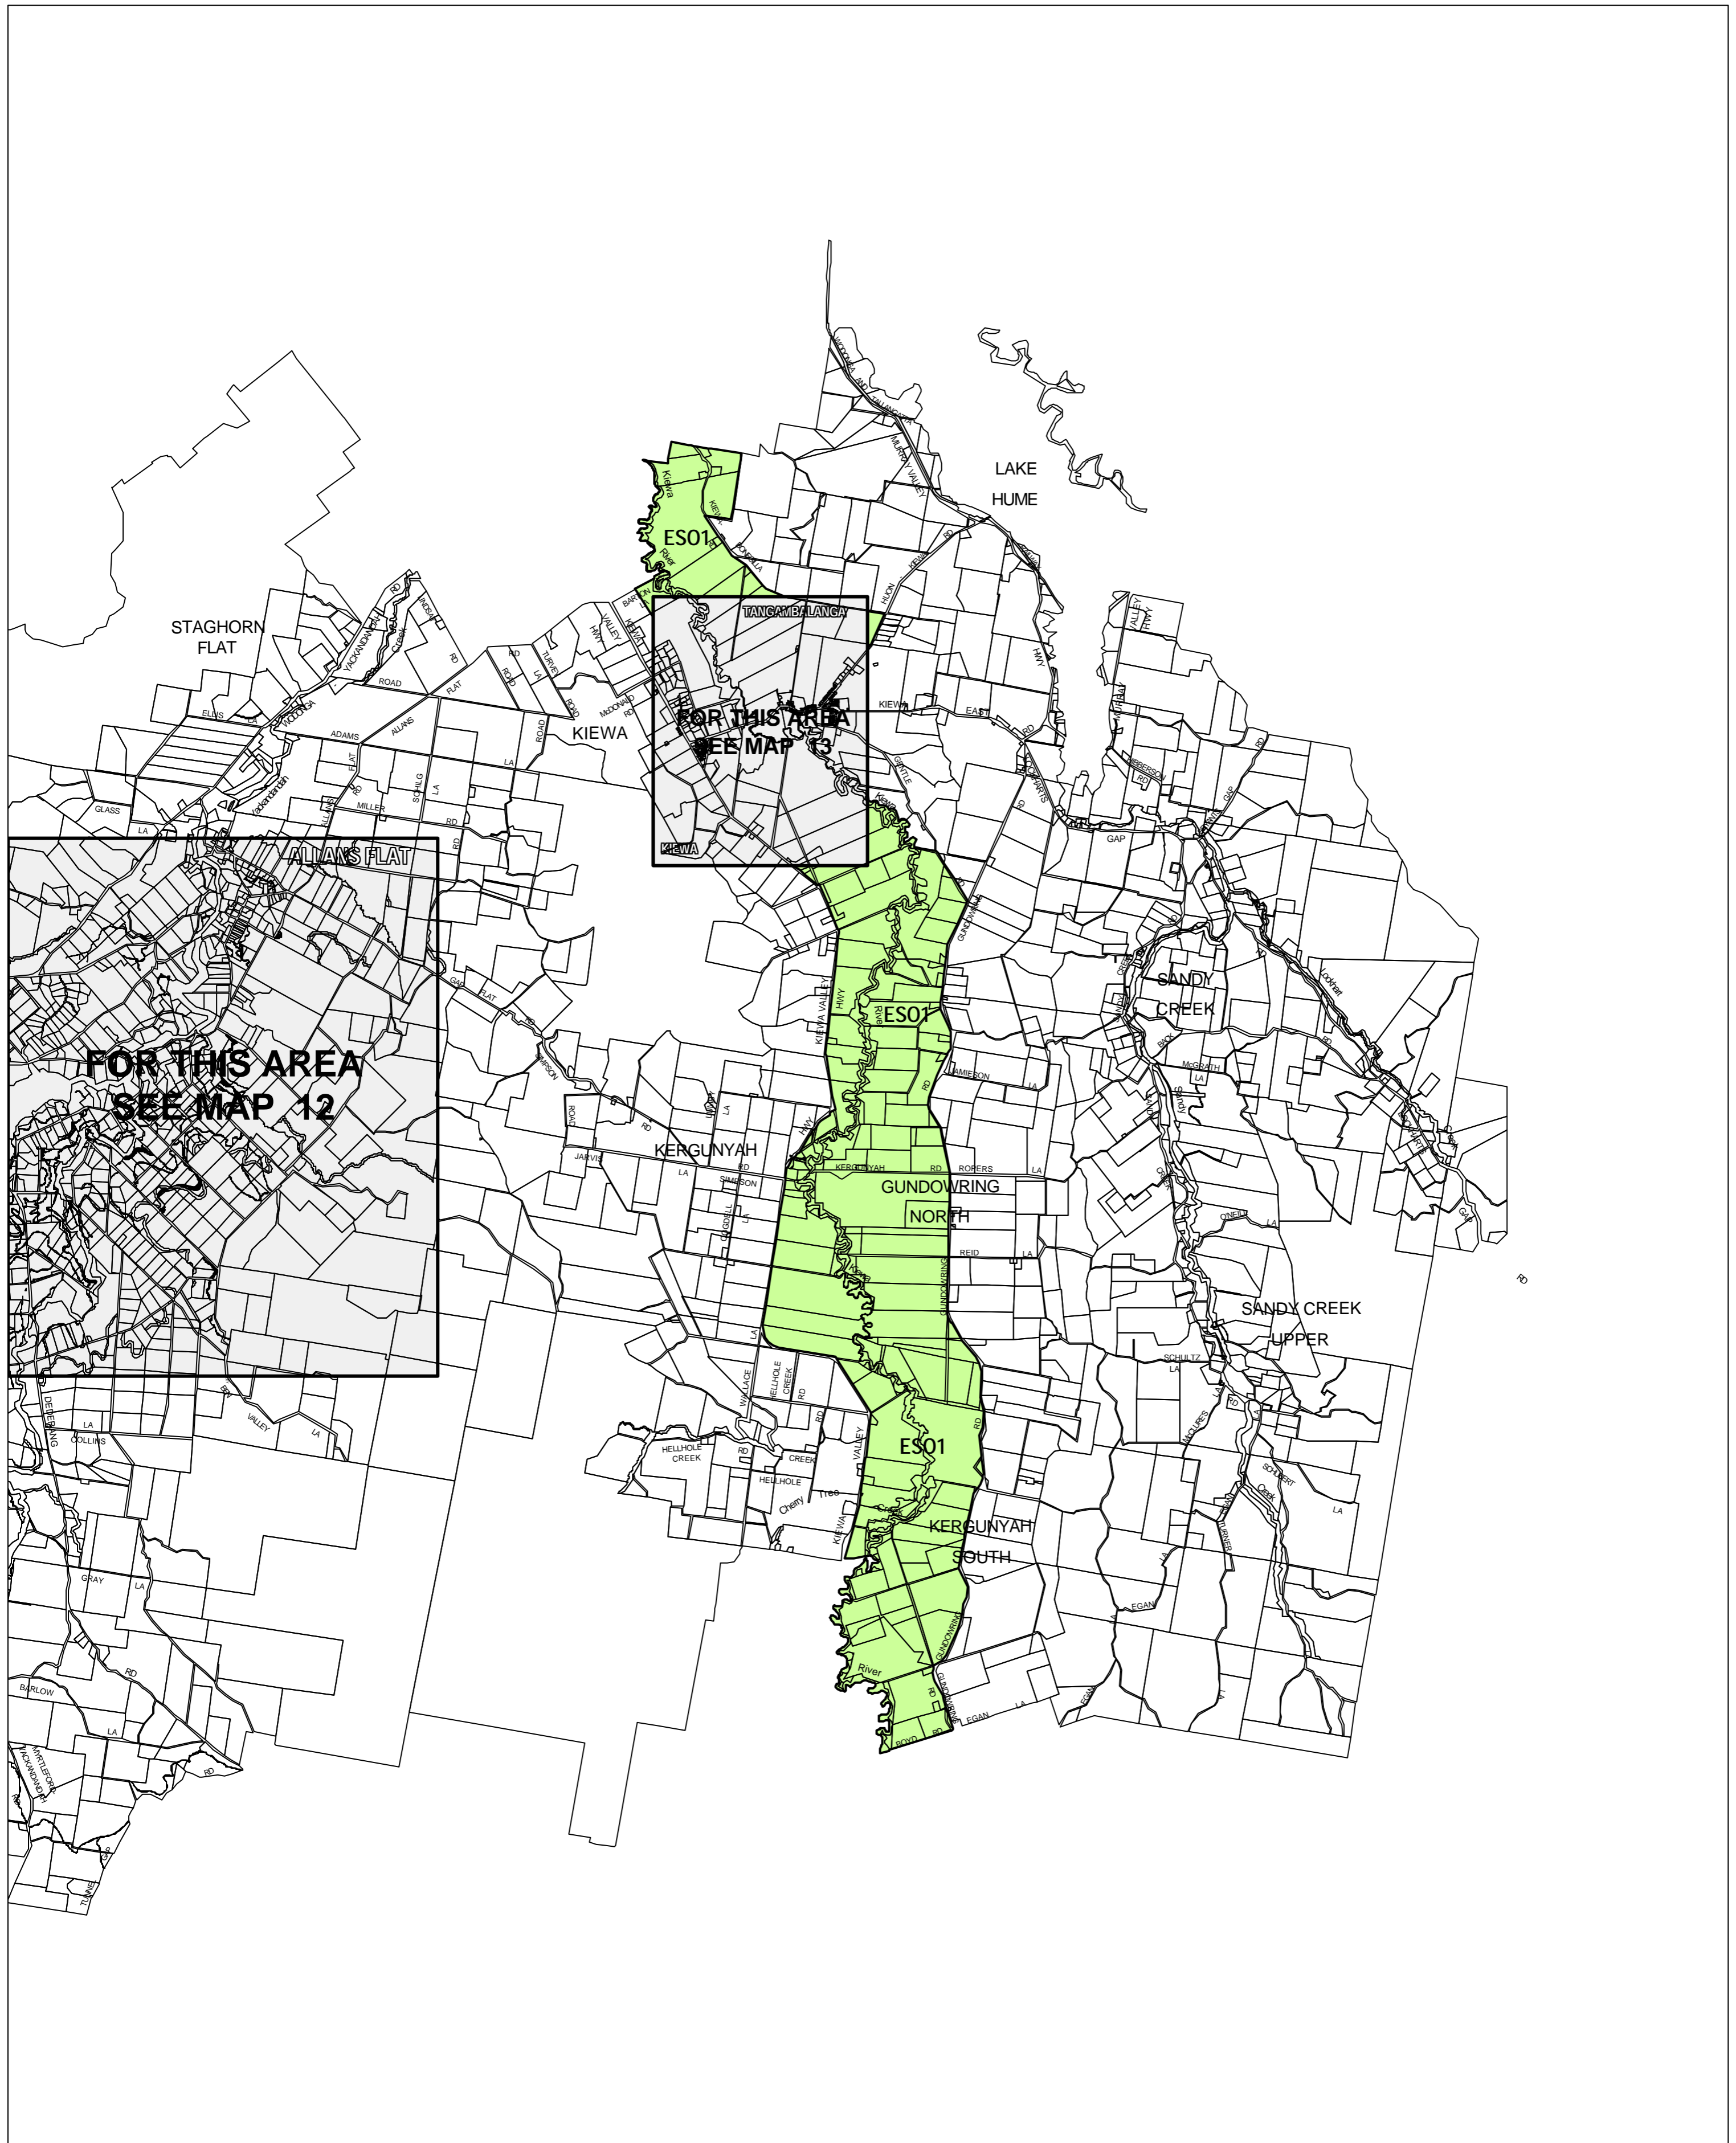

INDIGO PLANNING SCHEME - LOCAL PROVISION

Overlays

- ES01 Environmental Significance Overlay - Schedule 1

Printed: 6/6/2007