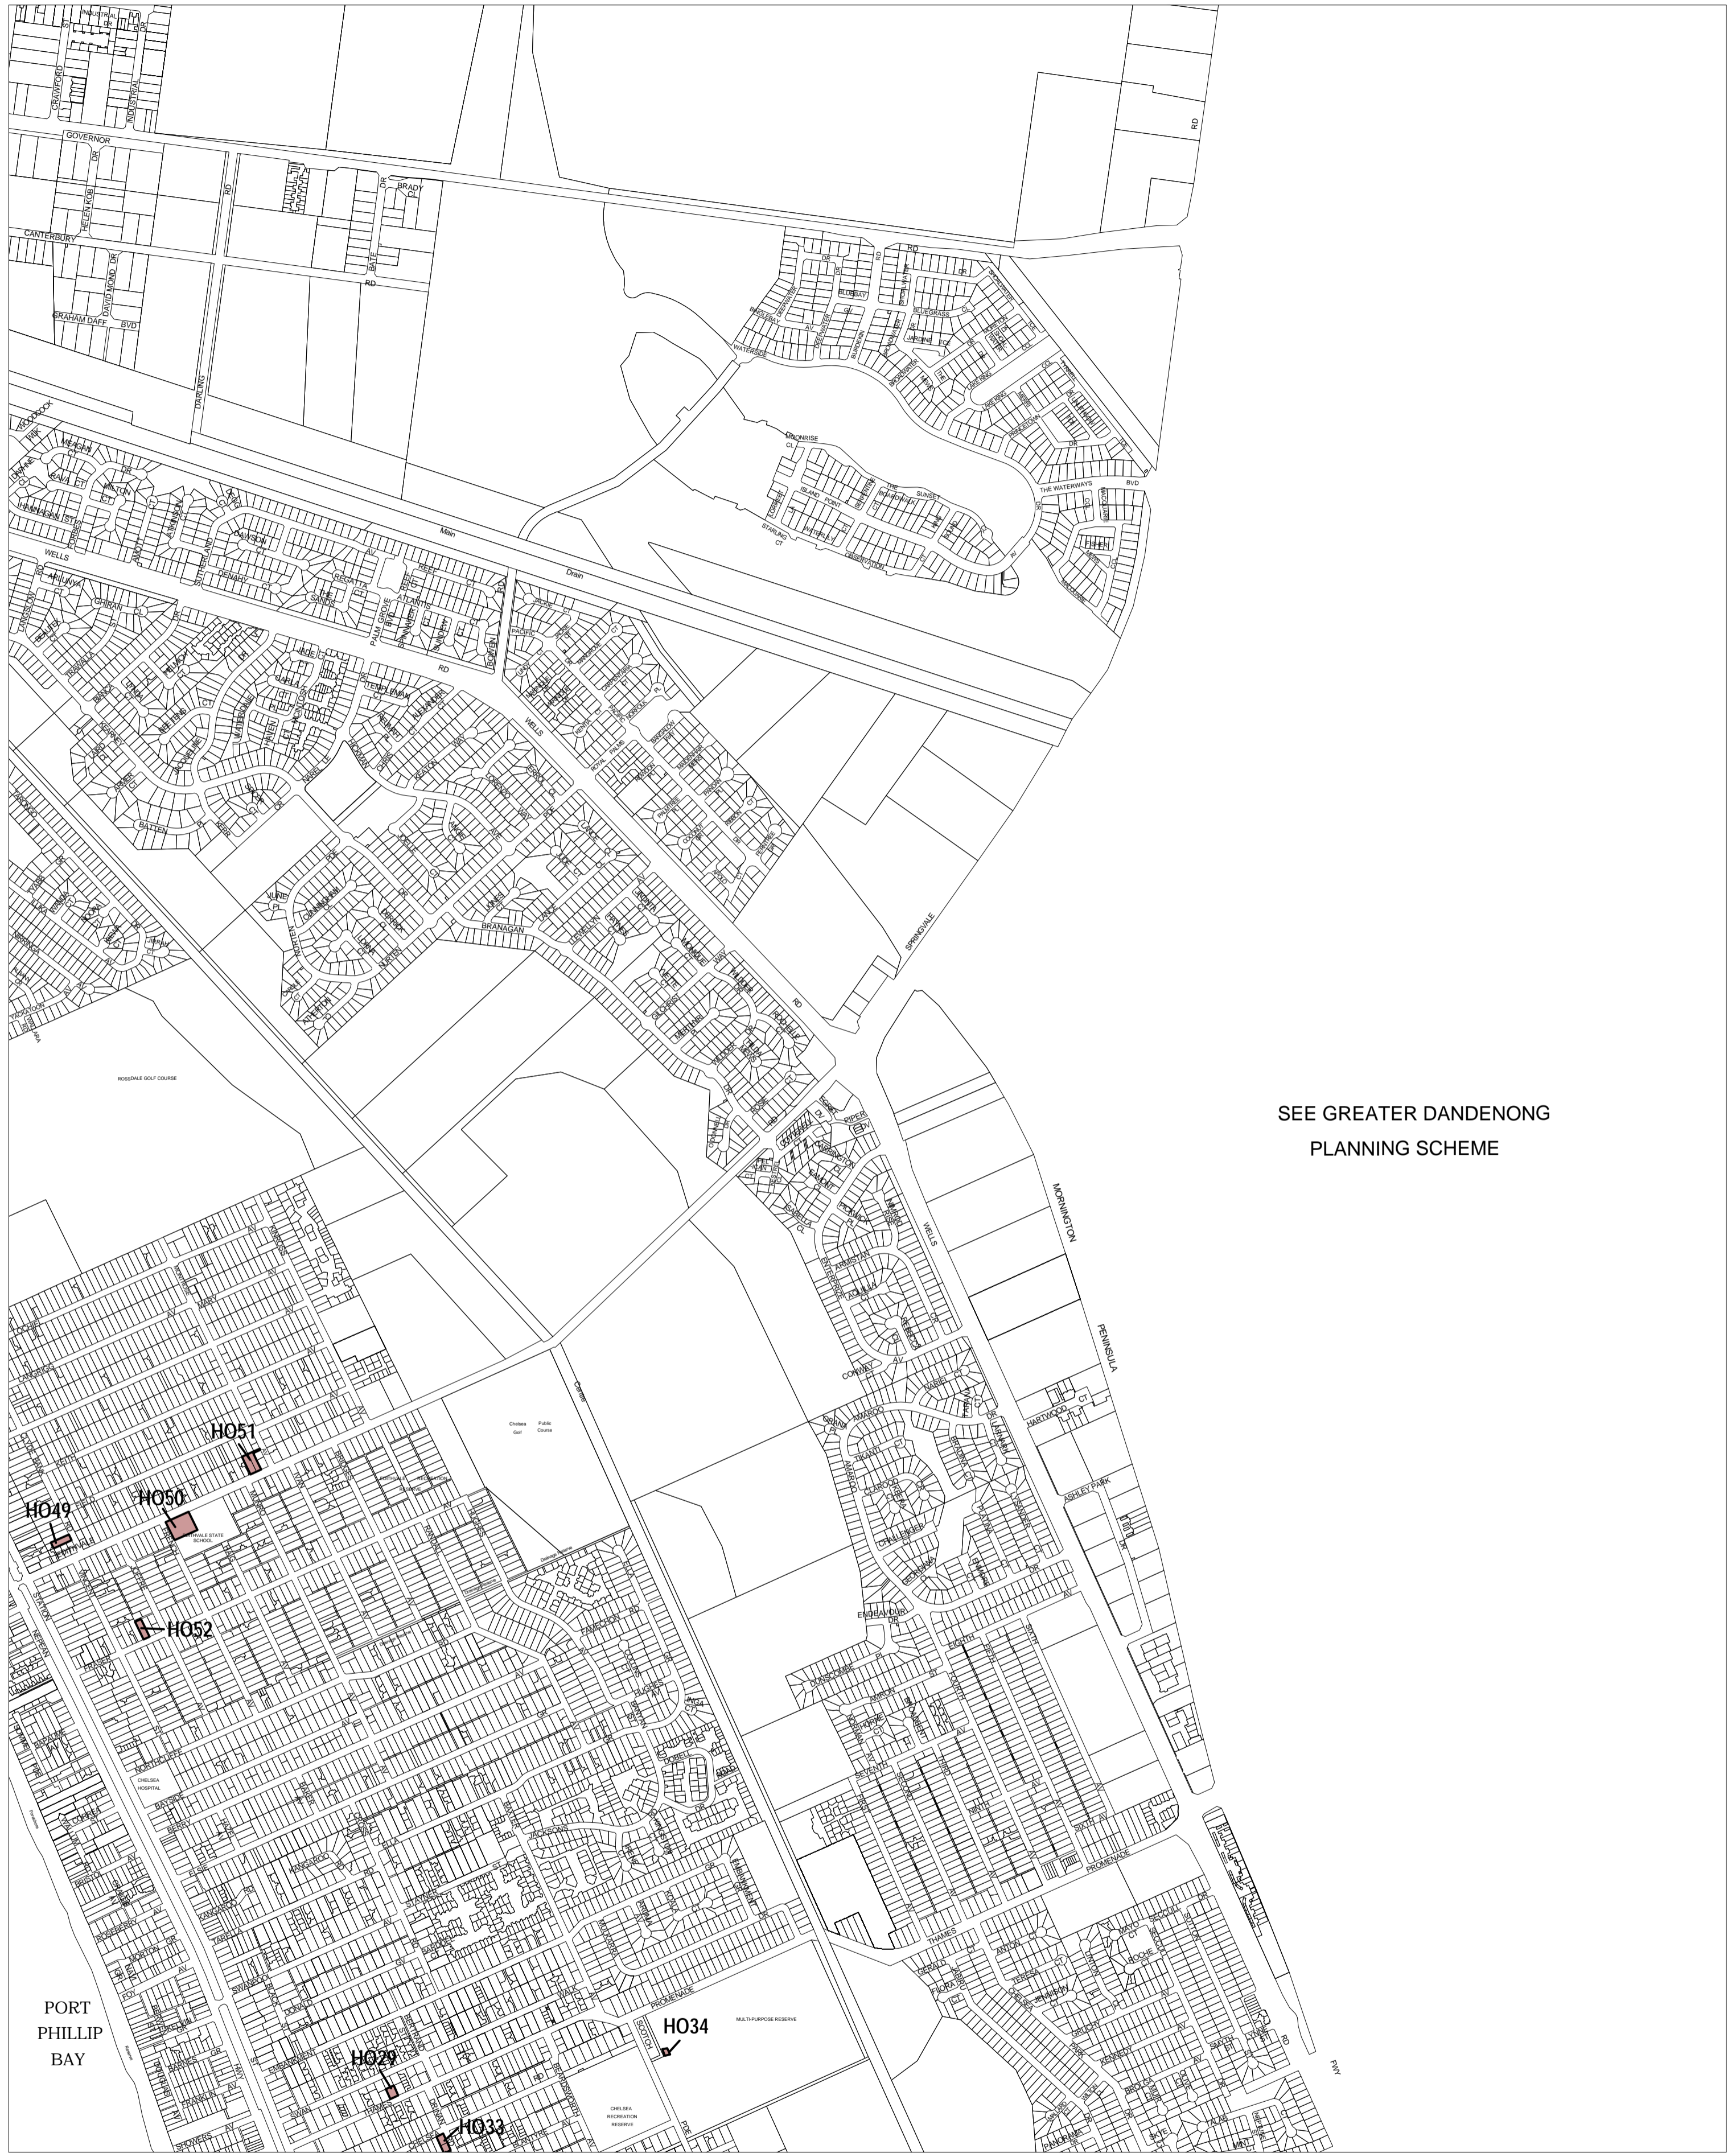

KINGSTON PLANNING SCHEME - LOCAL PROVISION

SEE GREATER DANDENONG
PLANNING SCHEME

PORT
PHILLIP
BAY

Overlays

HO Heritage Overlay

AUSTRALIAN MAP GRID ZONE 55

Printed: 6/6/2007

AMENDMENT C46 PT.1