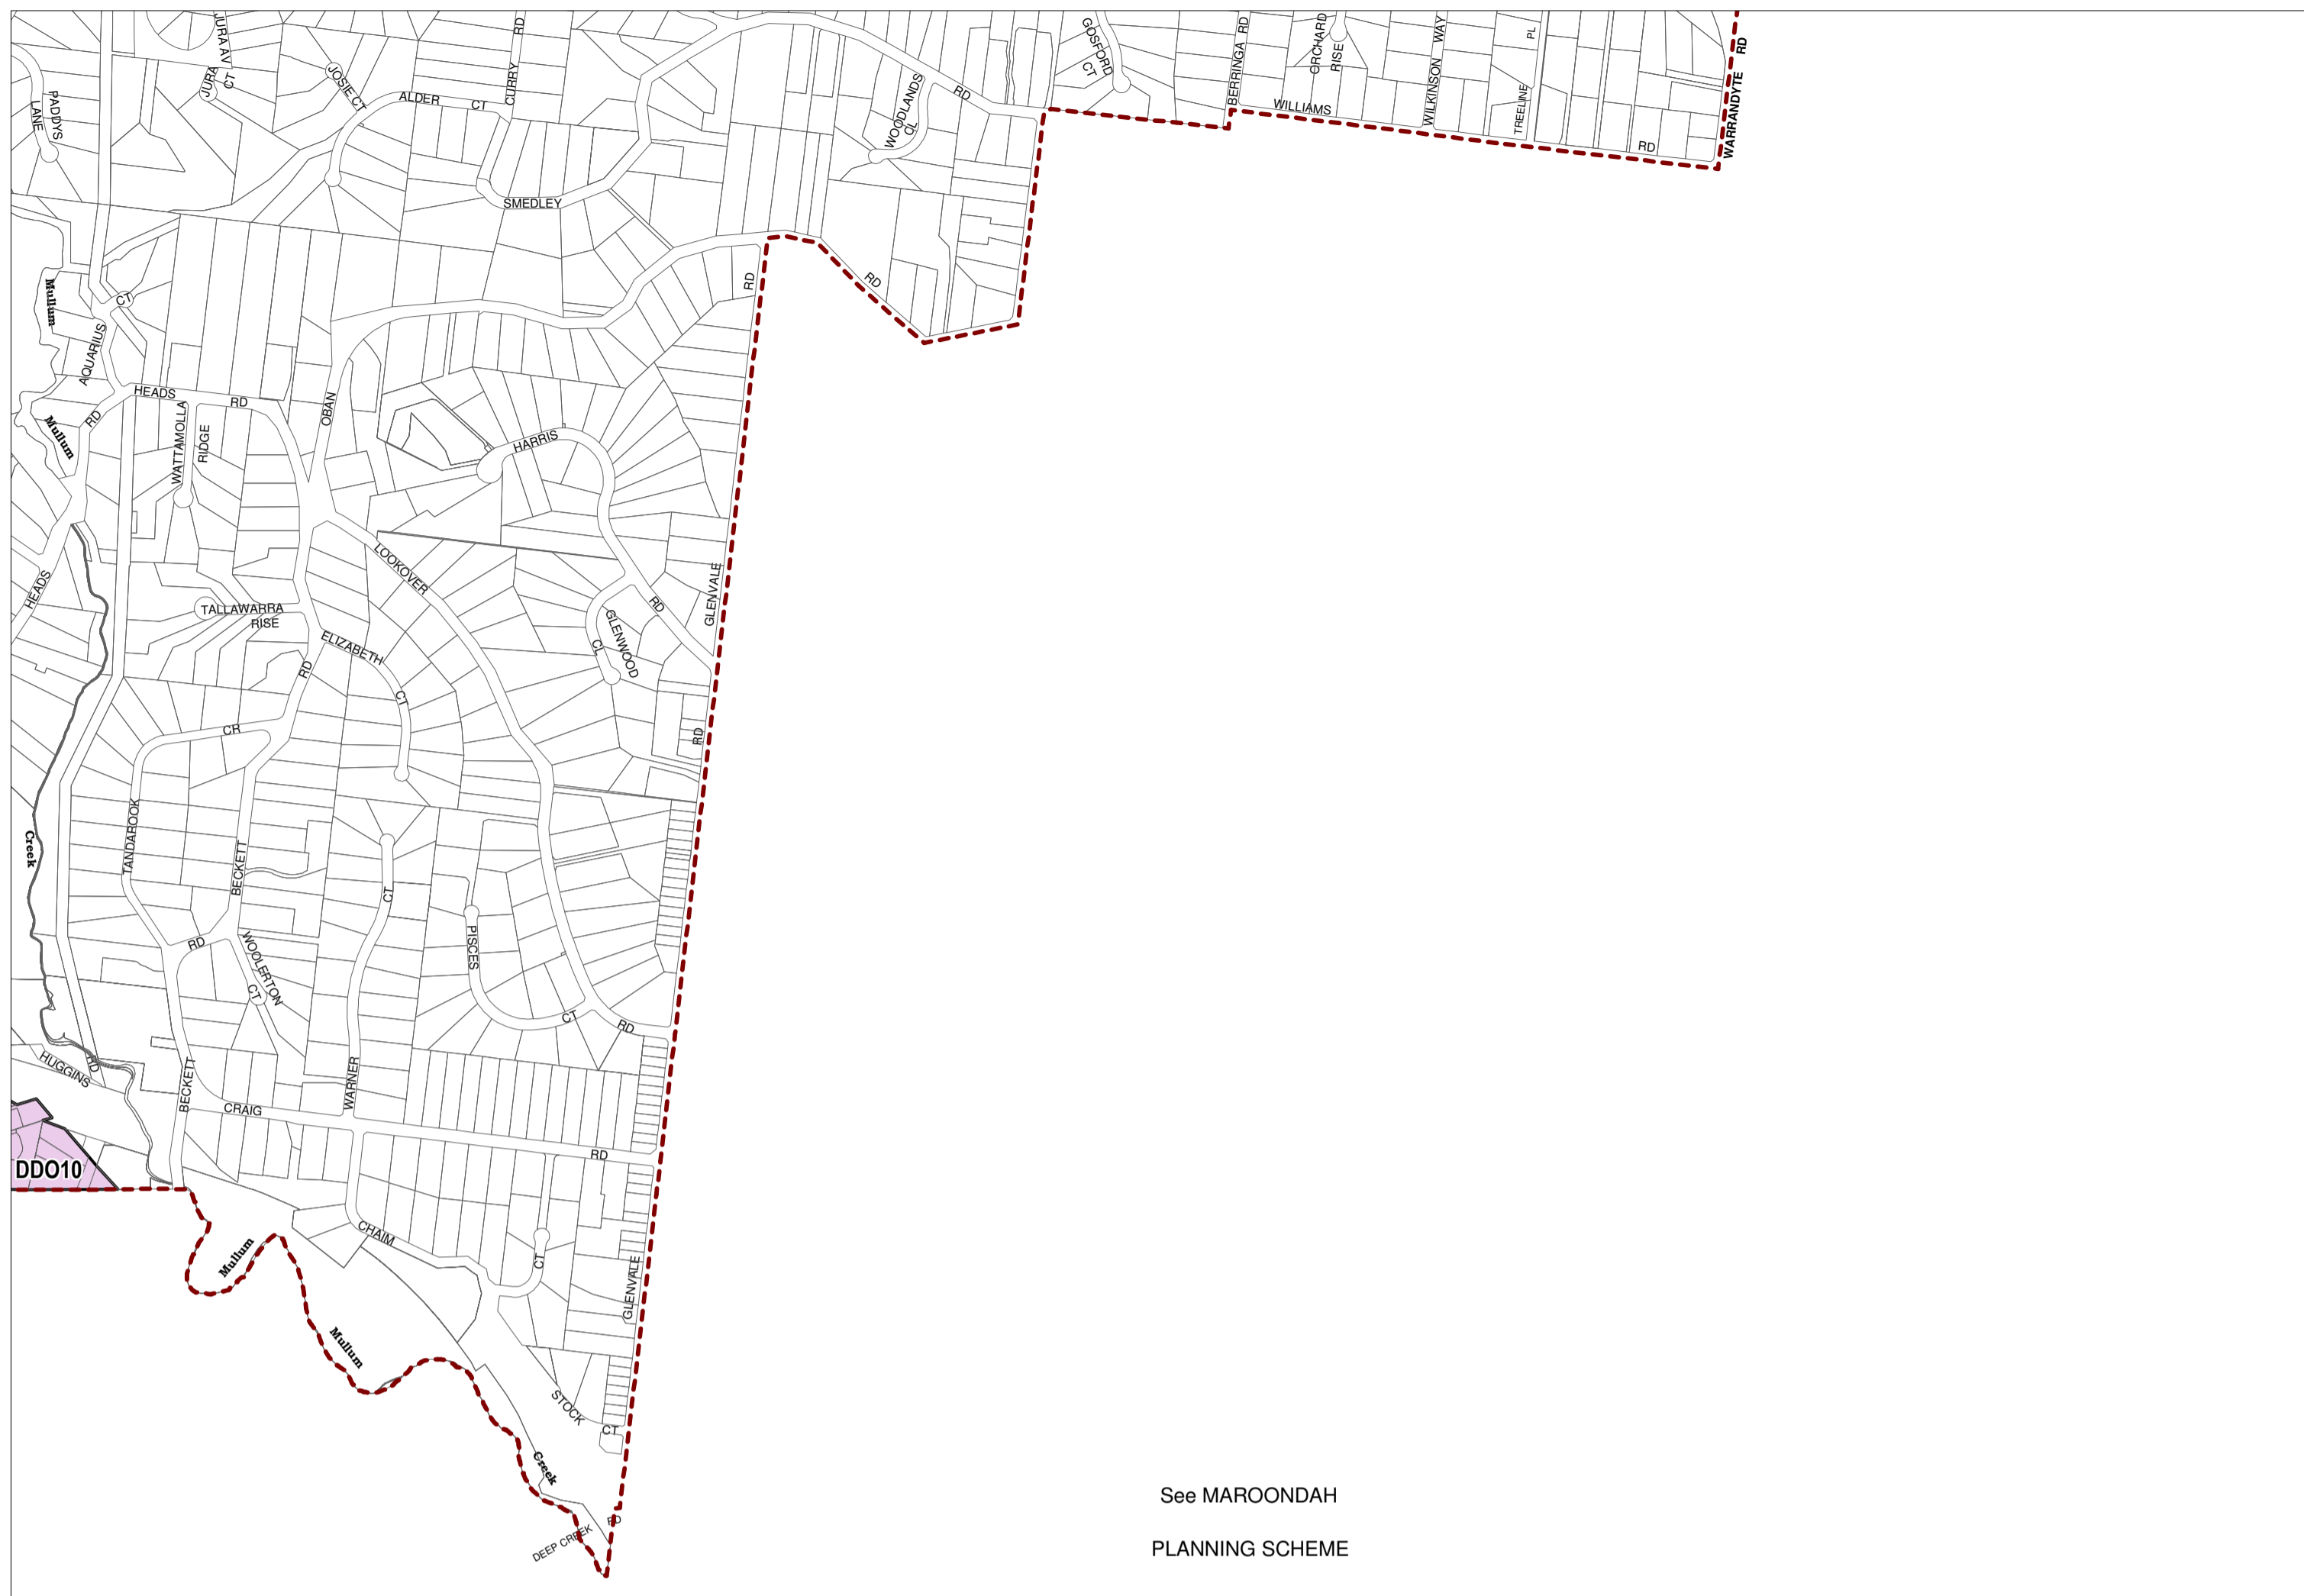

MANNINGHAM PLANNING SCHEME - LOCAL PROVISION

See MAROONDAH
PLANNING SCHEME

See WHITEHORSE
PLANNING SCHEME

Overlays
05010 Design And Development Overlay - Schedule 10

Printed: 18/2/2013

AMENDMENT C54

DESIGN AND DEVELOPMENT OVERLAY

MAP No 11DDO