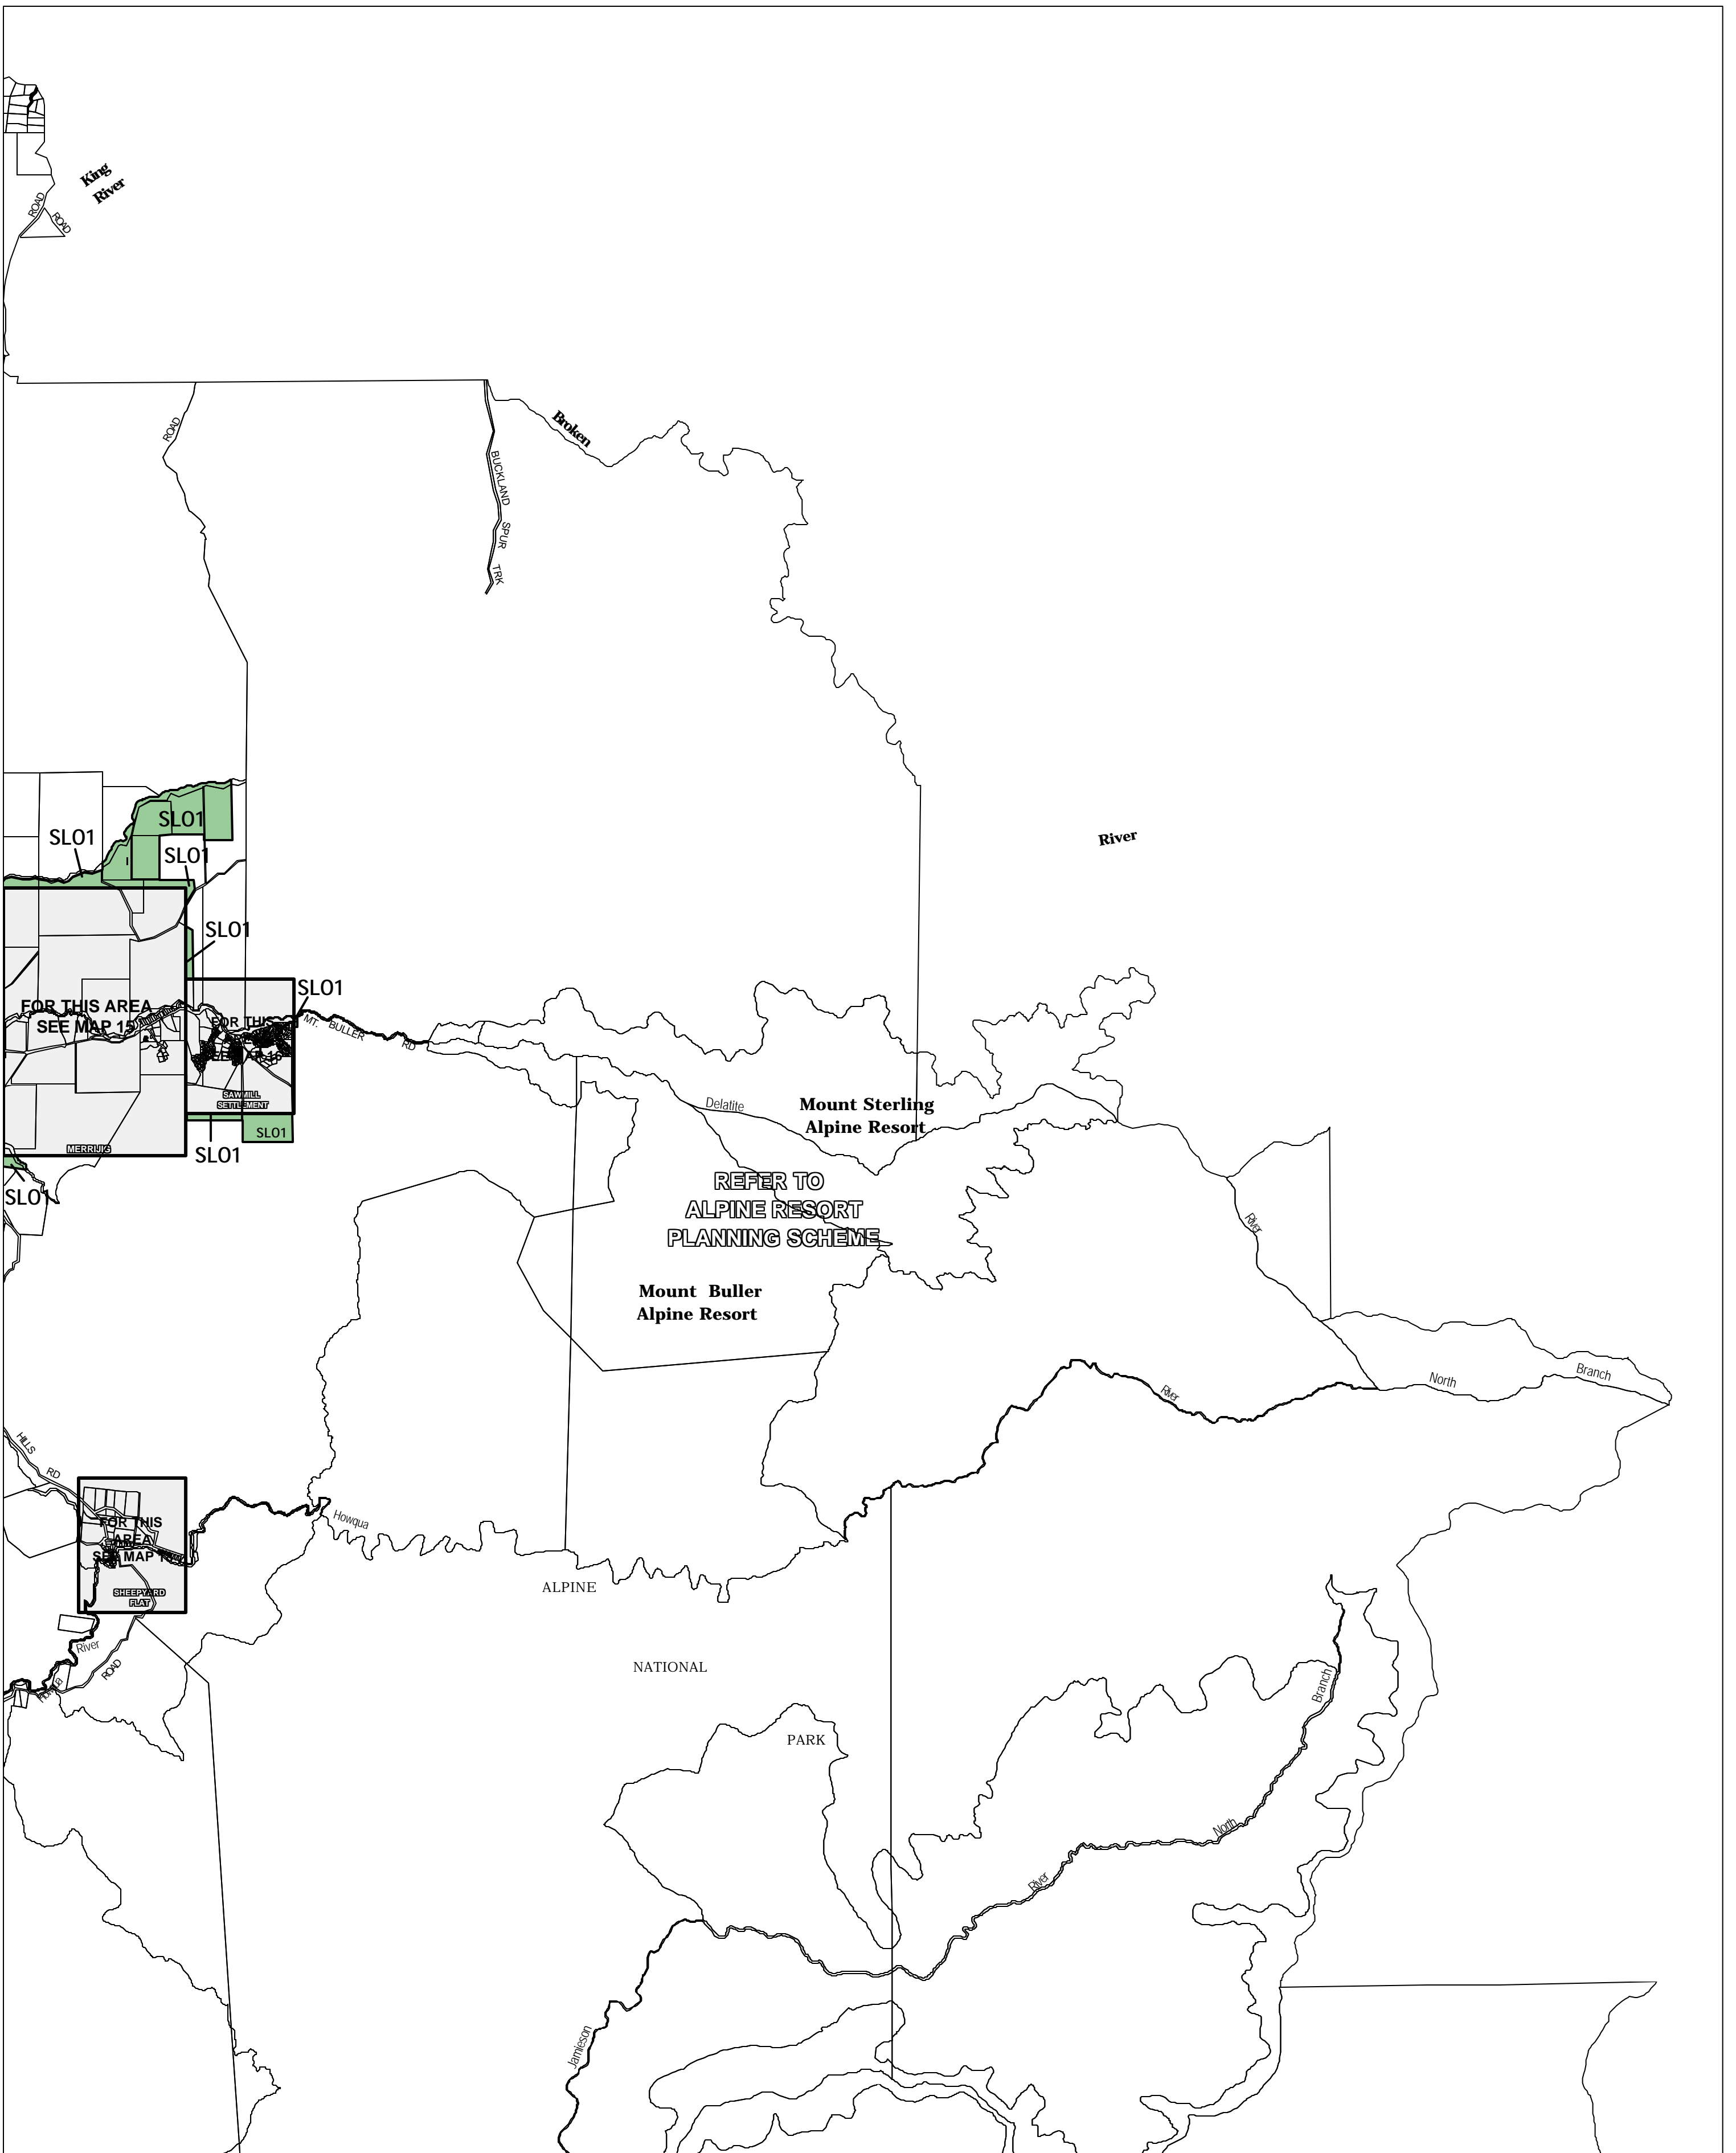

MANSFIELD PLANNING SCHEME - LOCAL PROVISION

Overlays

SLO1 Significant Landscape Overlay - Schedule 1

AUSTRALIAN MAP GRID ZONE 55

Printed: 25/9/2007

AMENDMENT C1 PART 1