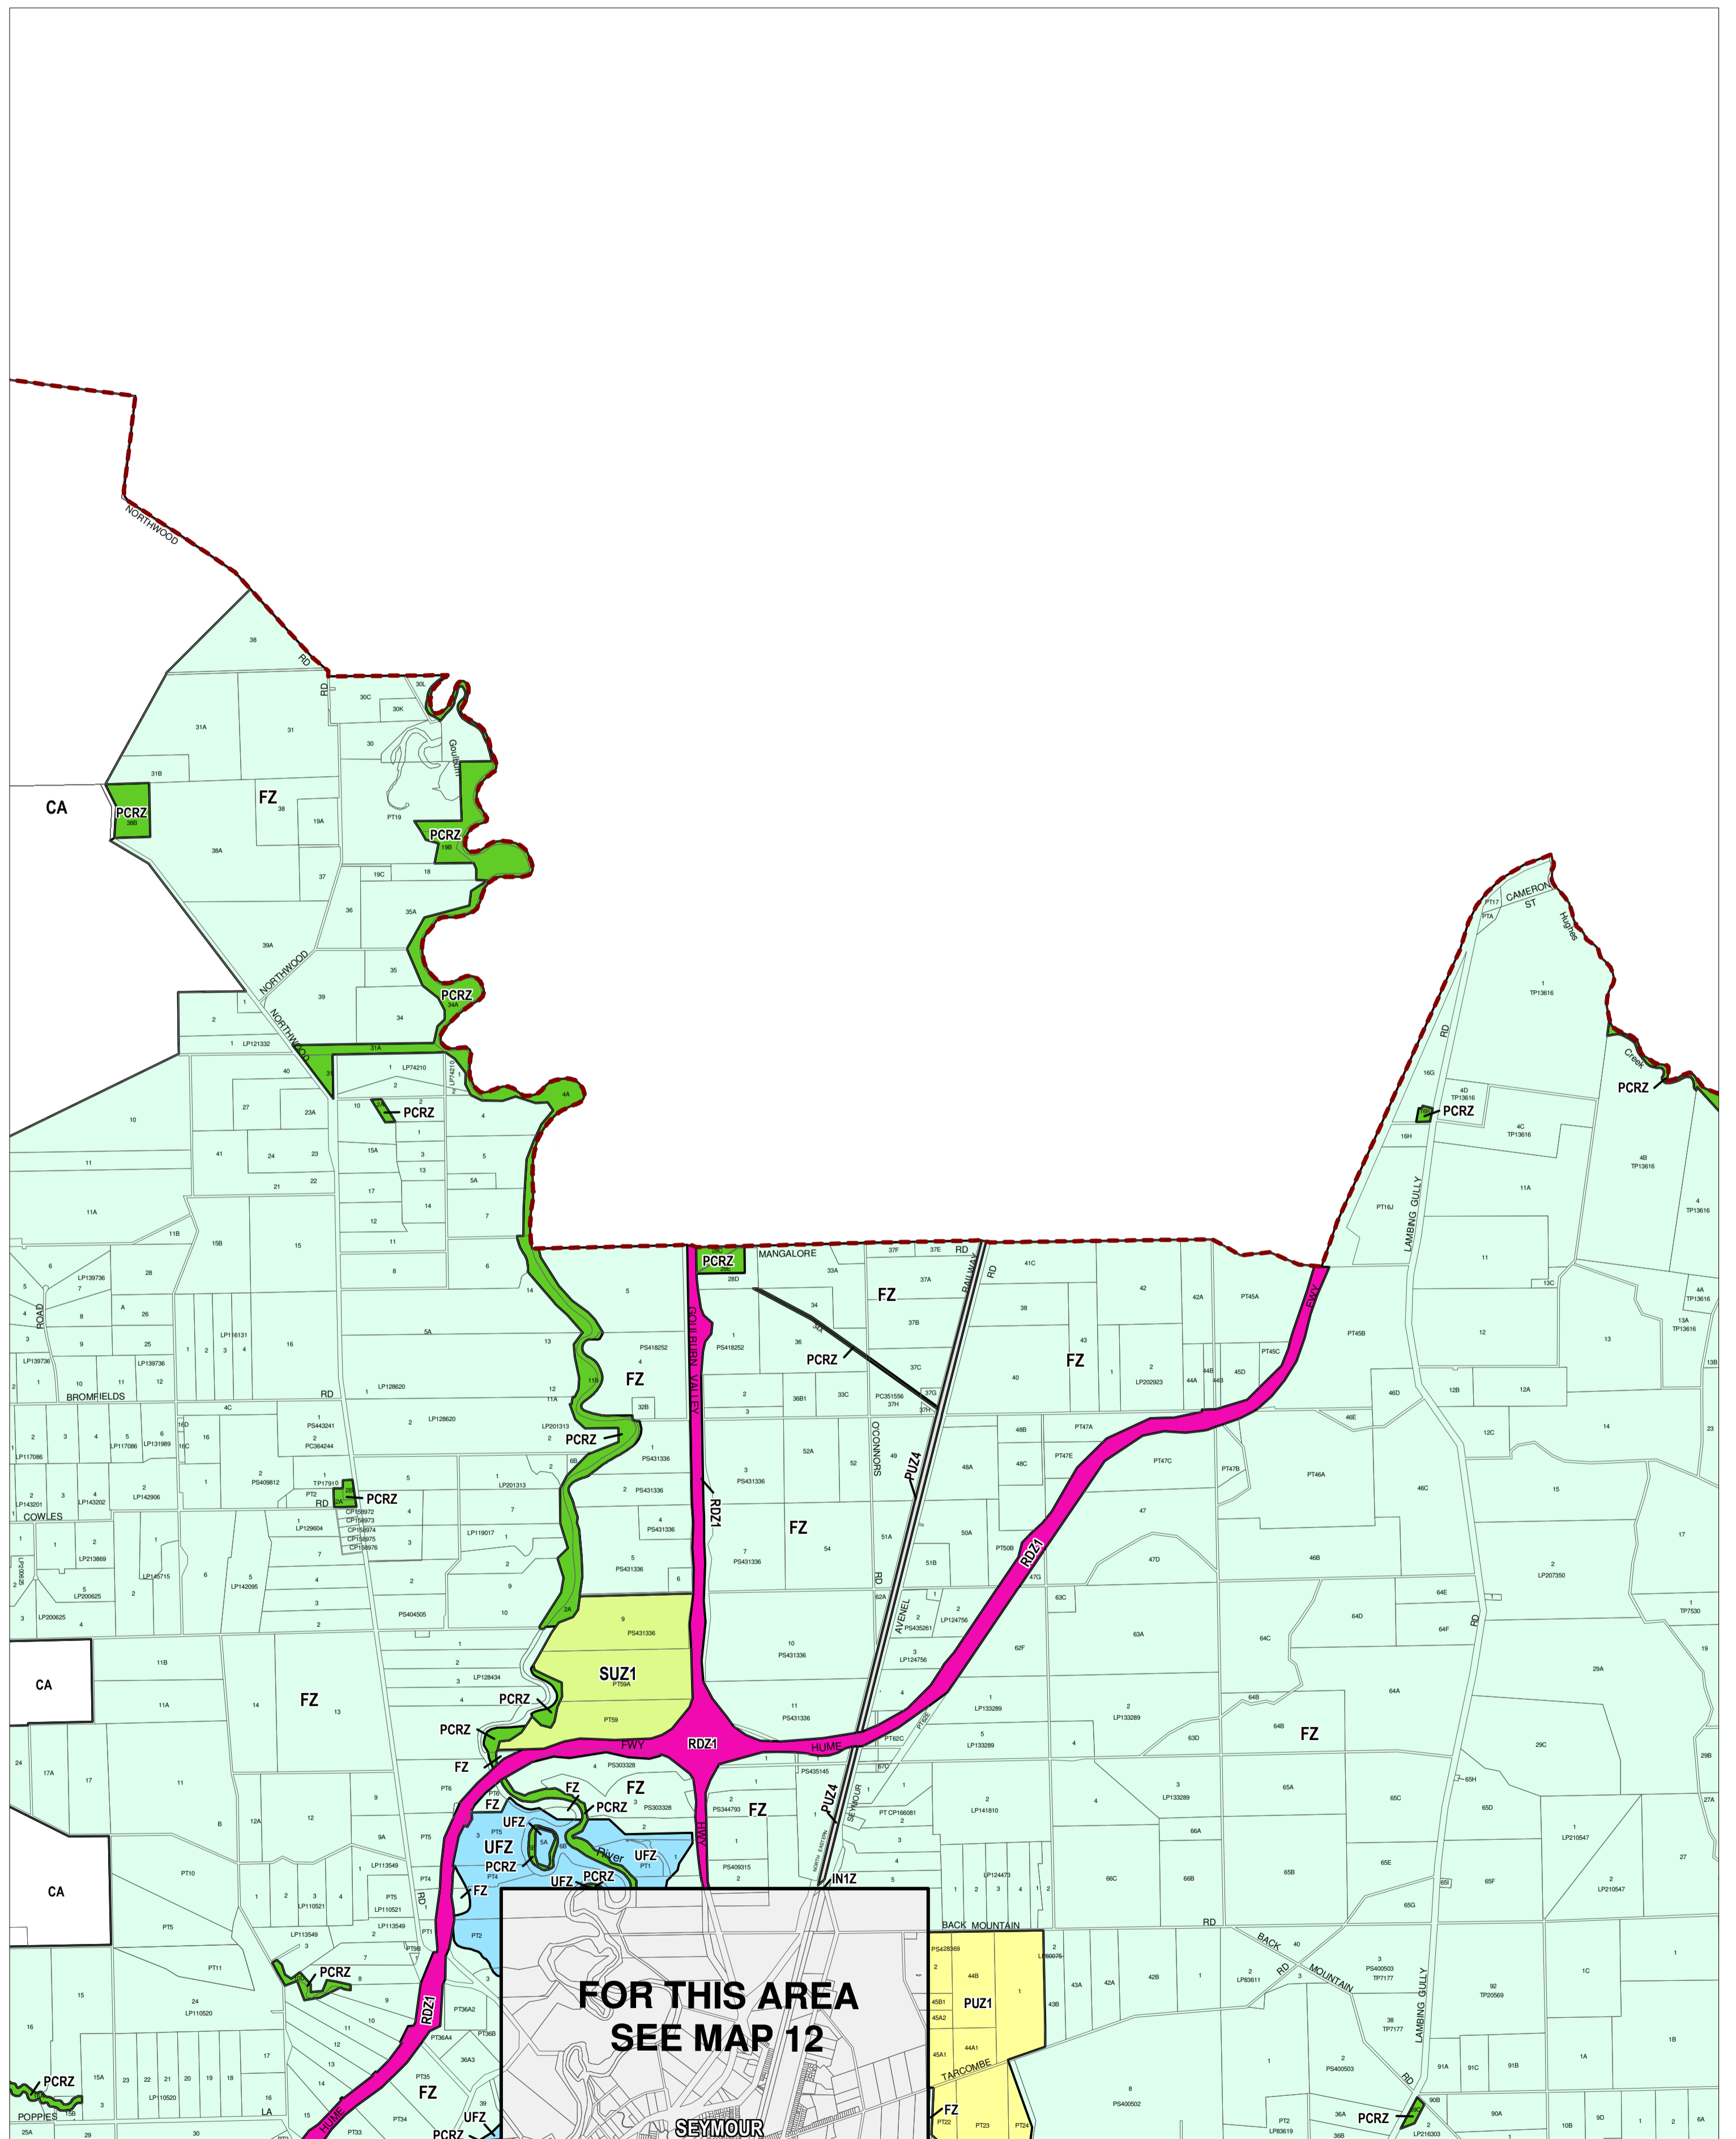

MITCHELL PLANNING SCHEME - LOCAL PROVISION

Industrial	Public Land	Rural	Special Purpose	Commonwealth Land	Urban Floodway Zone
INTZ Industrial 1 Zone	PCRZ Public Conservation And Resource Zone	FZ Farming Zone	SUZ1 Special Use Zone - Schedule 1	CA Commonwealth Land Not Controlled By Planning Scheme	UFZ Urban Floodway Zone
PUZ1 Public Use Zone - Service And Utility	PUZ2 Public Use Zone - Transport				
RDZ1 Road Zone - Category 1					

ALL LAND ON THIS MAP IS OUTSIDE THE URBAN GROWTH BOUNDARY

AUSTRALIAN MAP GRID ZONE 55

Printed: 8/5/2015

AMENDMENT C91 (PART 1)