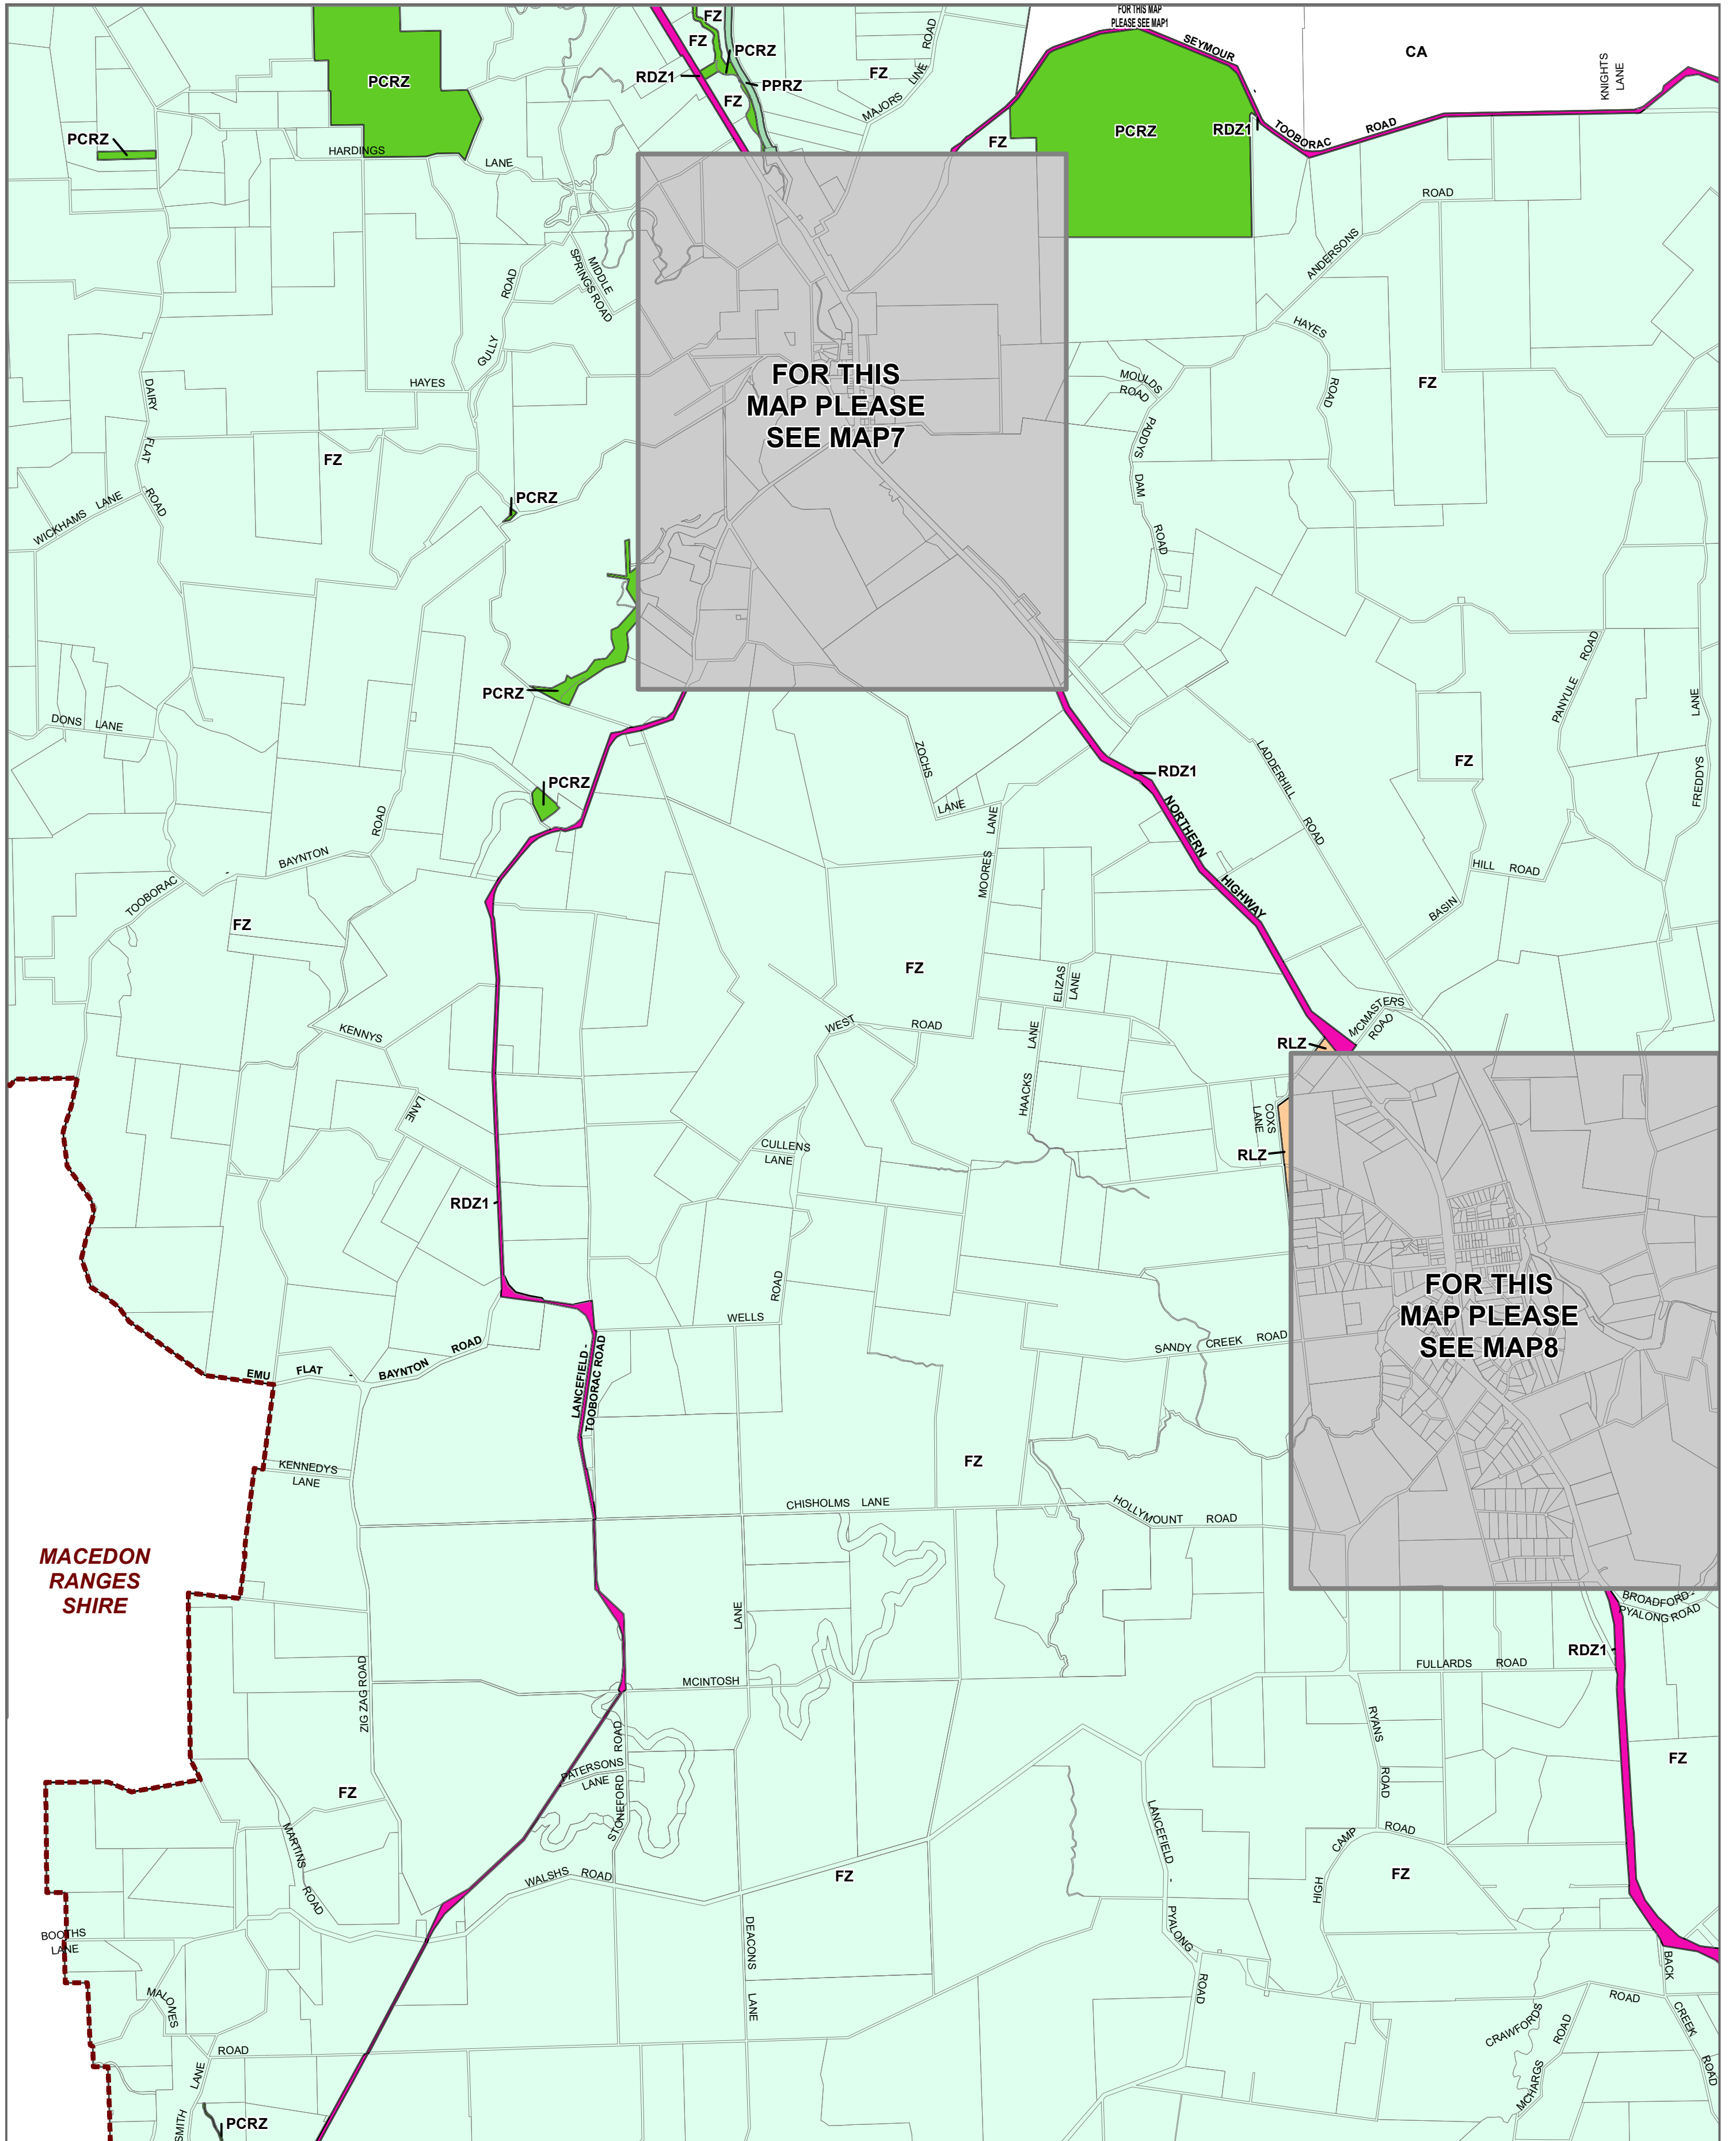

# MITCHELL PLANNING SCHEME - LOCAL PROVISION

**LEGEND**

	CA - Commonwealth Land		PPRZ - Public Park and Recreation Zone
	FZ - Farming Zone		RDZ1 - Road Zone - Category 1
	PCRZ - Public Conservation and Resource Zone		RLZ - Rural Living Zone

© The State of Victoria Department of Environment, Land, Water and Planning 2020

Planning Group  
**AMENDMENT C48**  
 Printed: 4/11/2020

INDEX TO ADJOINING SCHEME MAPS