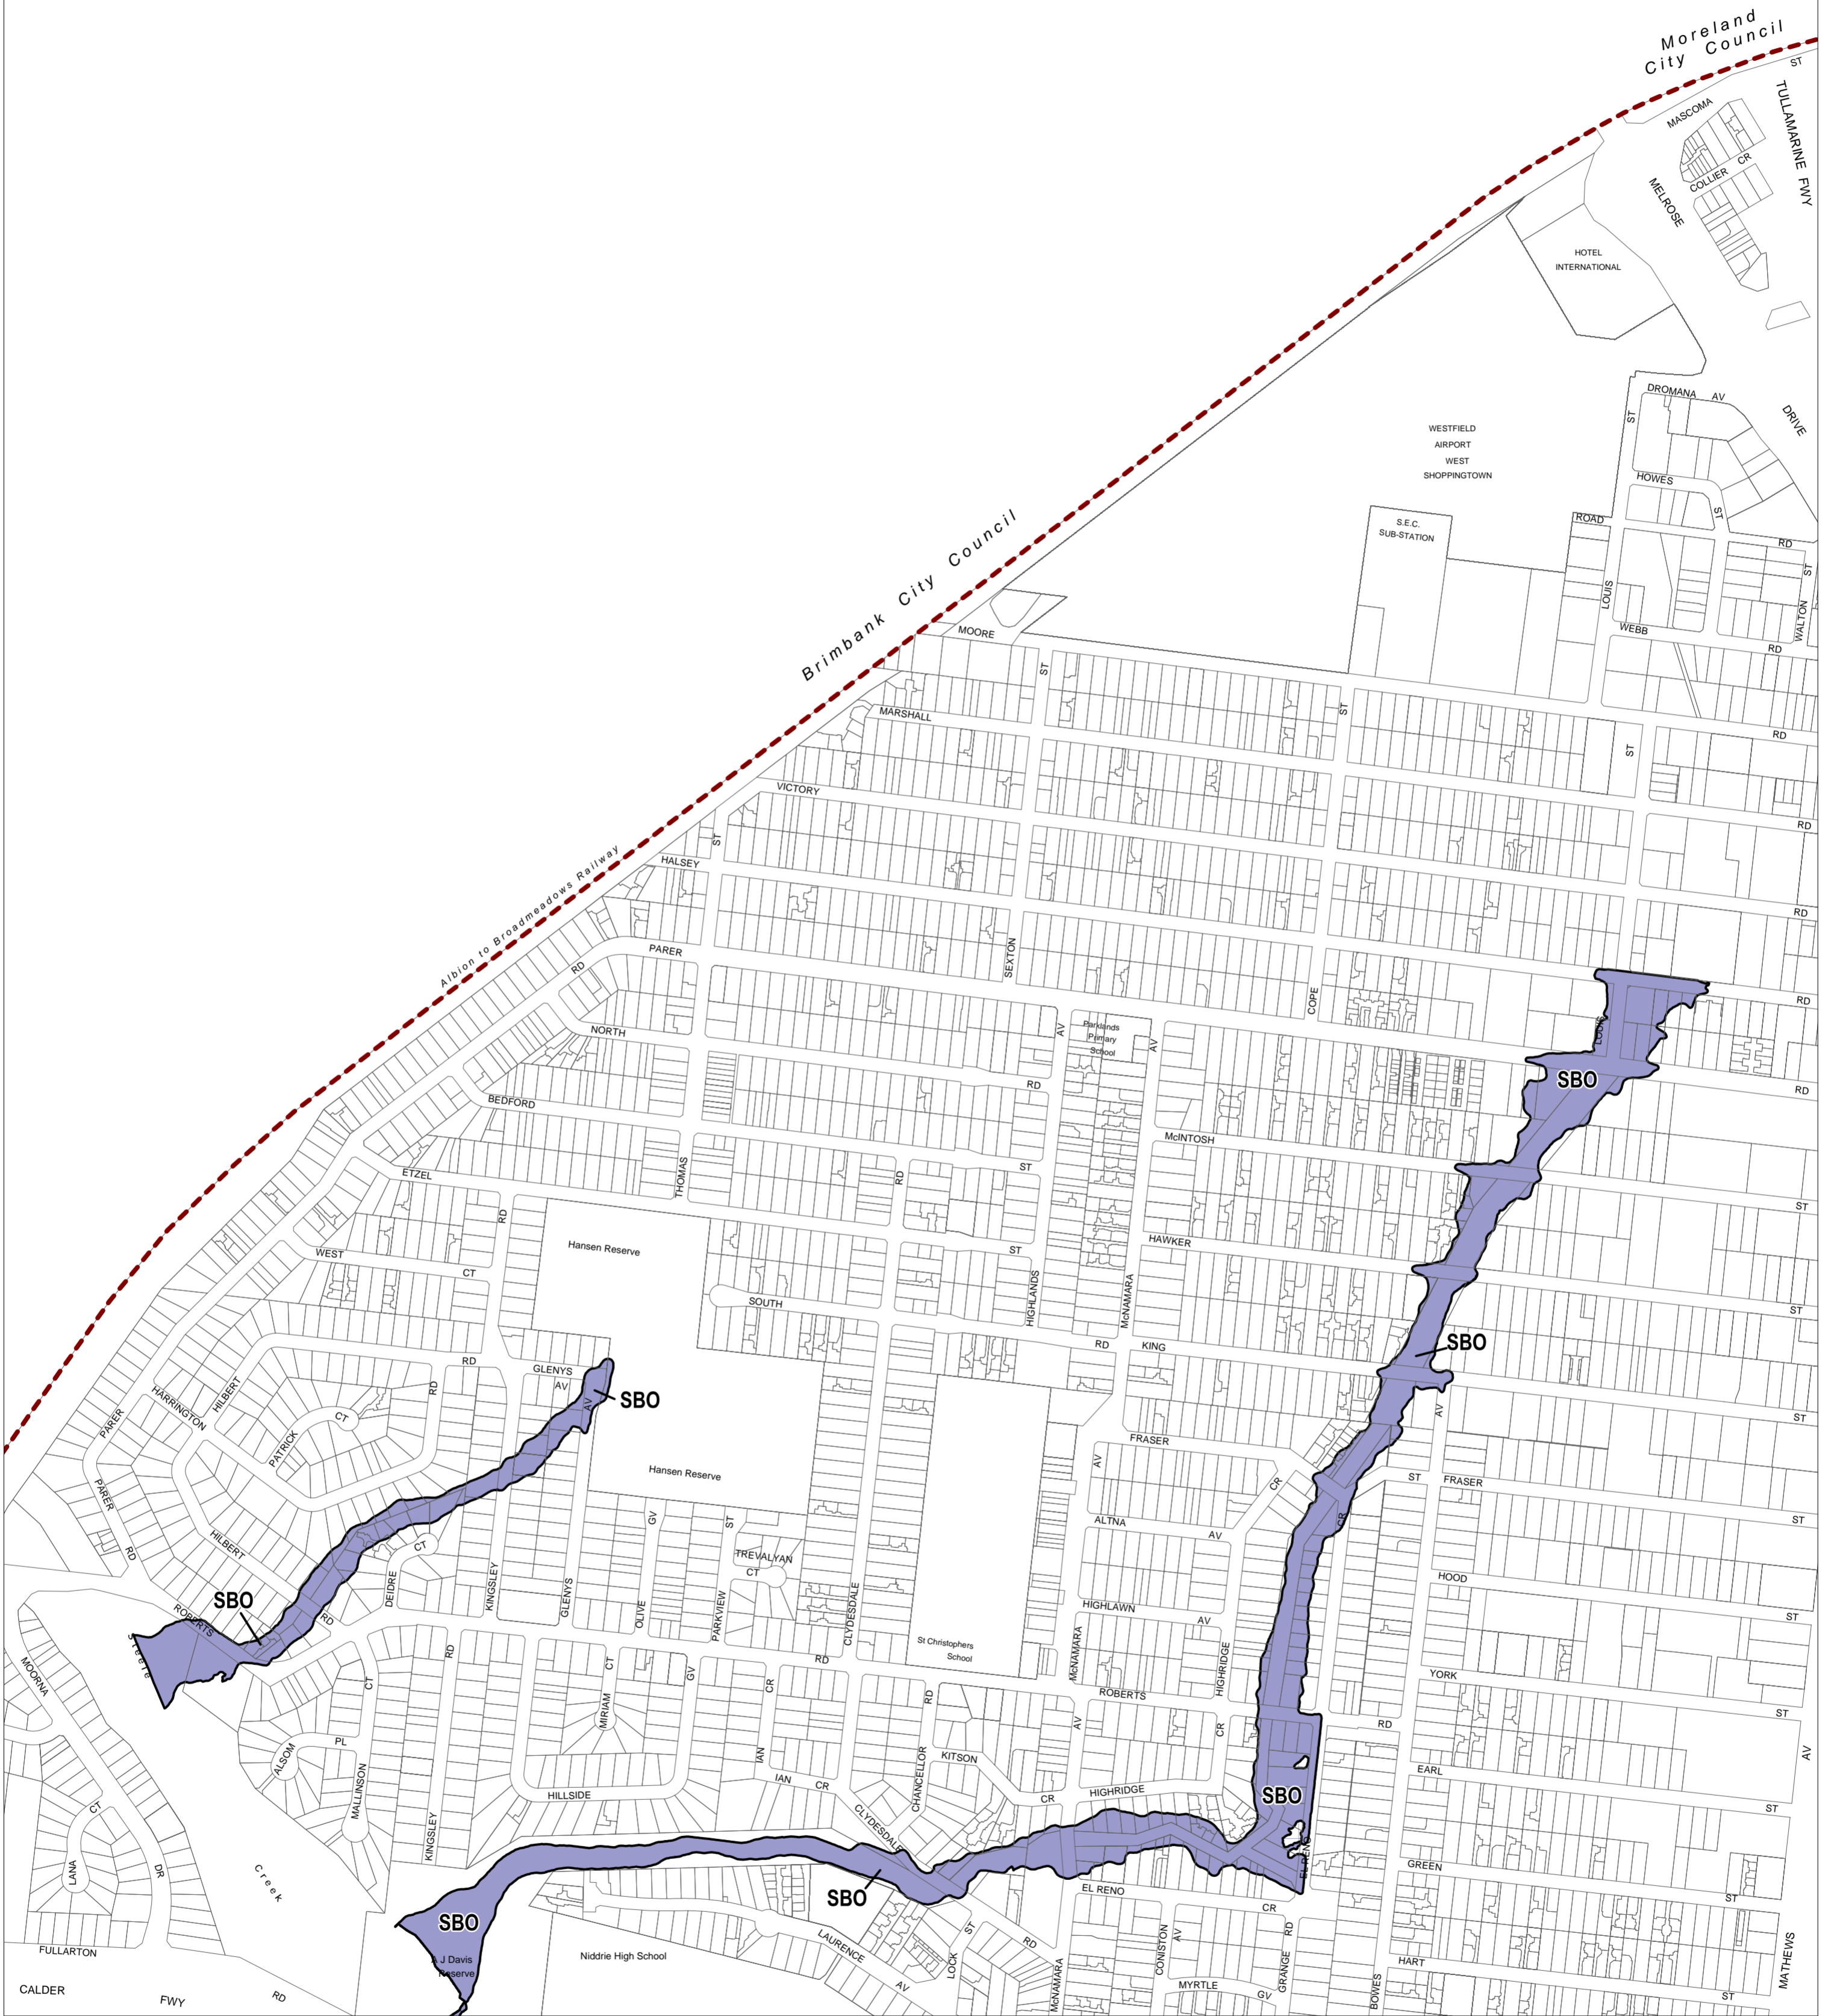

MOONEE VALLEY PLANNING SCHEME - LOCAL PROVISION

Overlays
Special Building Overlay

AUSTRALIAN MAP GRID ZONE 55

PREPARED BY: Planning Mapping Services

Environment,
Land, Water
and Planning

Printed: 29/7/2016

AMENDMENT C151