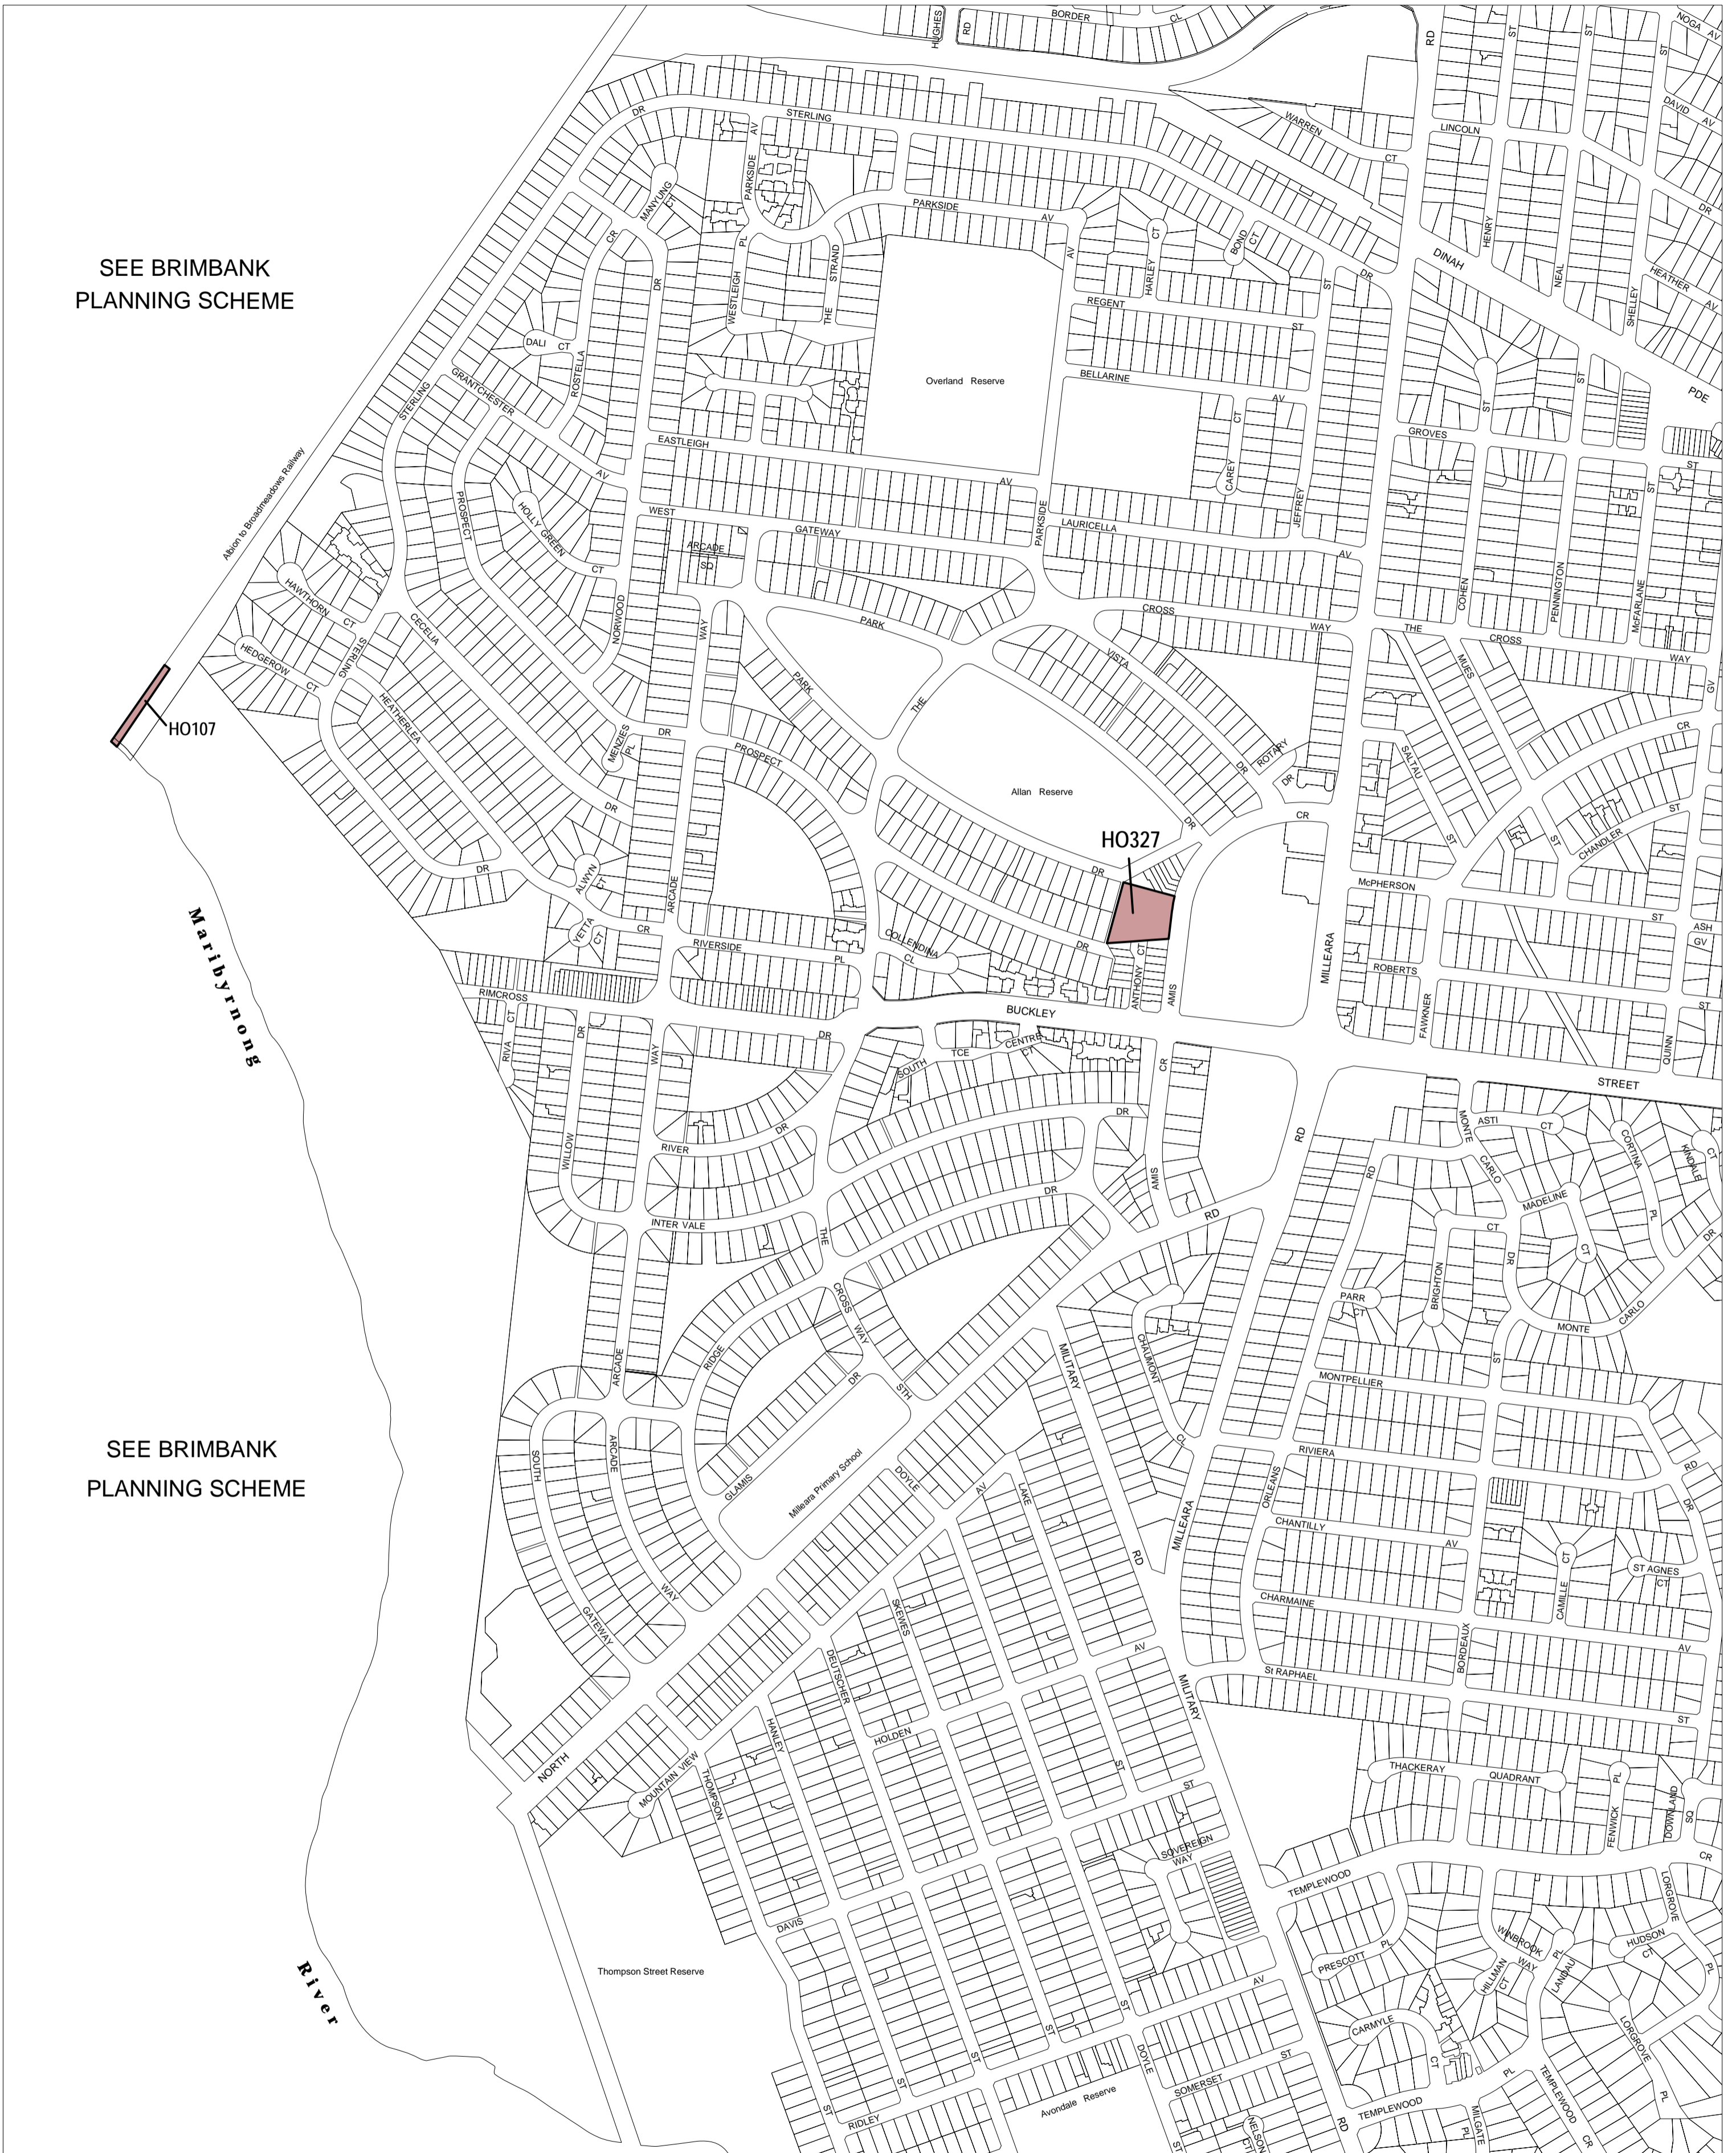

MOONEE VALLEY PLANNING SCHEME - LOCAL PROVISION

SEE BRIMBANK
PLANNING SCHEME

SEE BRIMBANK
PLANNING SCHEME

Overlays
HO Heritage Overlay

AUSTRALIAN MAP GRID ZONE 55

INDEX TO ADJOINING
METRIC SERIES MAP

Printed: 3/7/2009

AMENDMENT C81