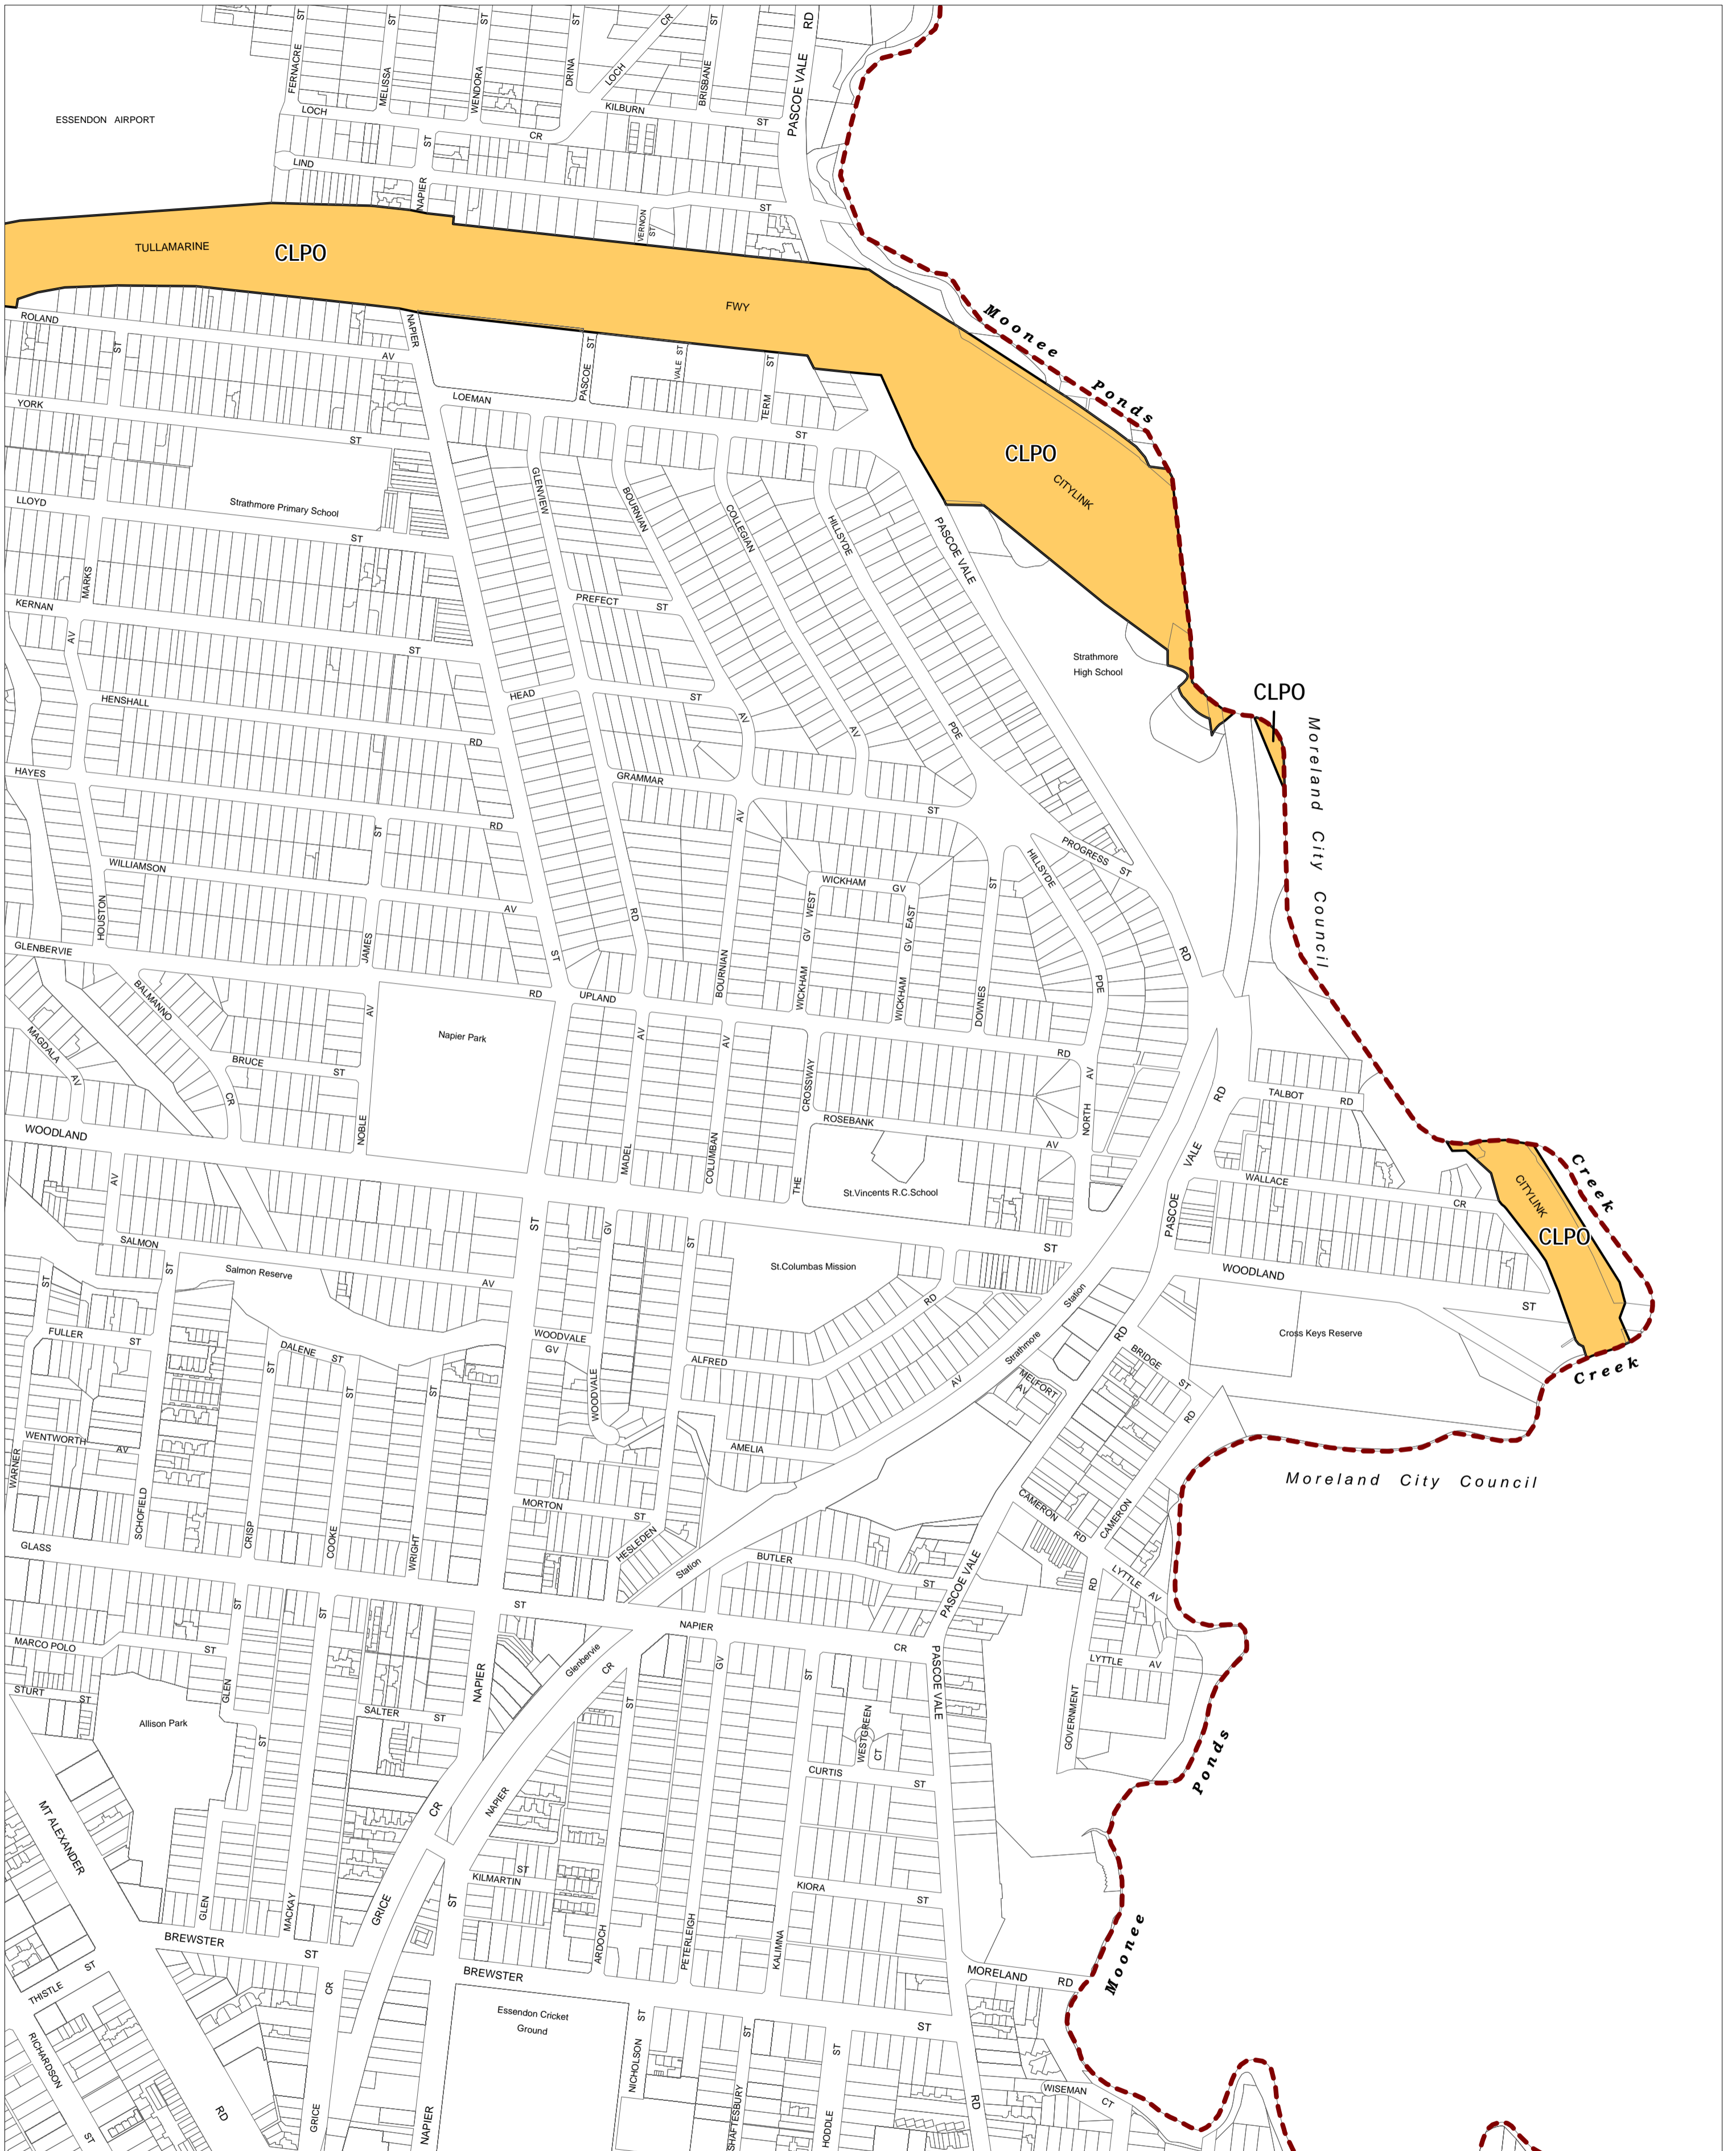

MOONEE VALLEY PLANNING SCHEME - LOCAL PROVISION

Overlays

CLPO City Link Project Overlay

100 0 100 200 300 400 500 m

AUSTRALIAN MAP GRID ZONE 55

INDEX TO ADJOINING METRIC SERIES MAP

	2	3	4
1	6	7	8
5	10	11	12
9	14	15	16

Printed: 29/4/2015

AMENDMENT VC122