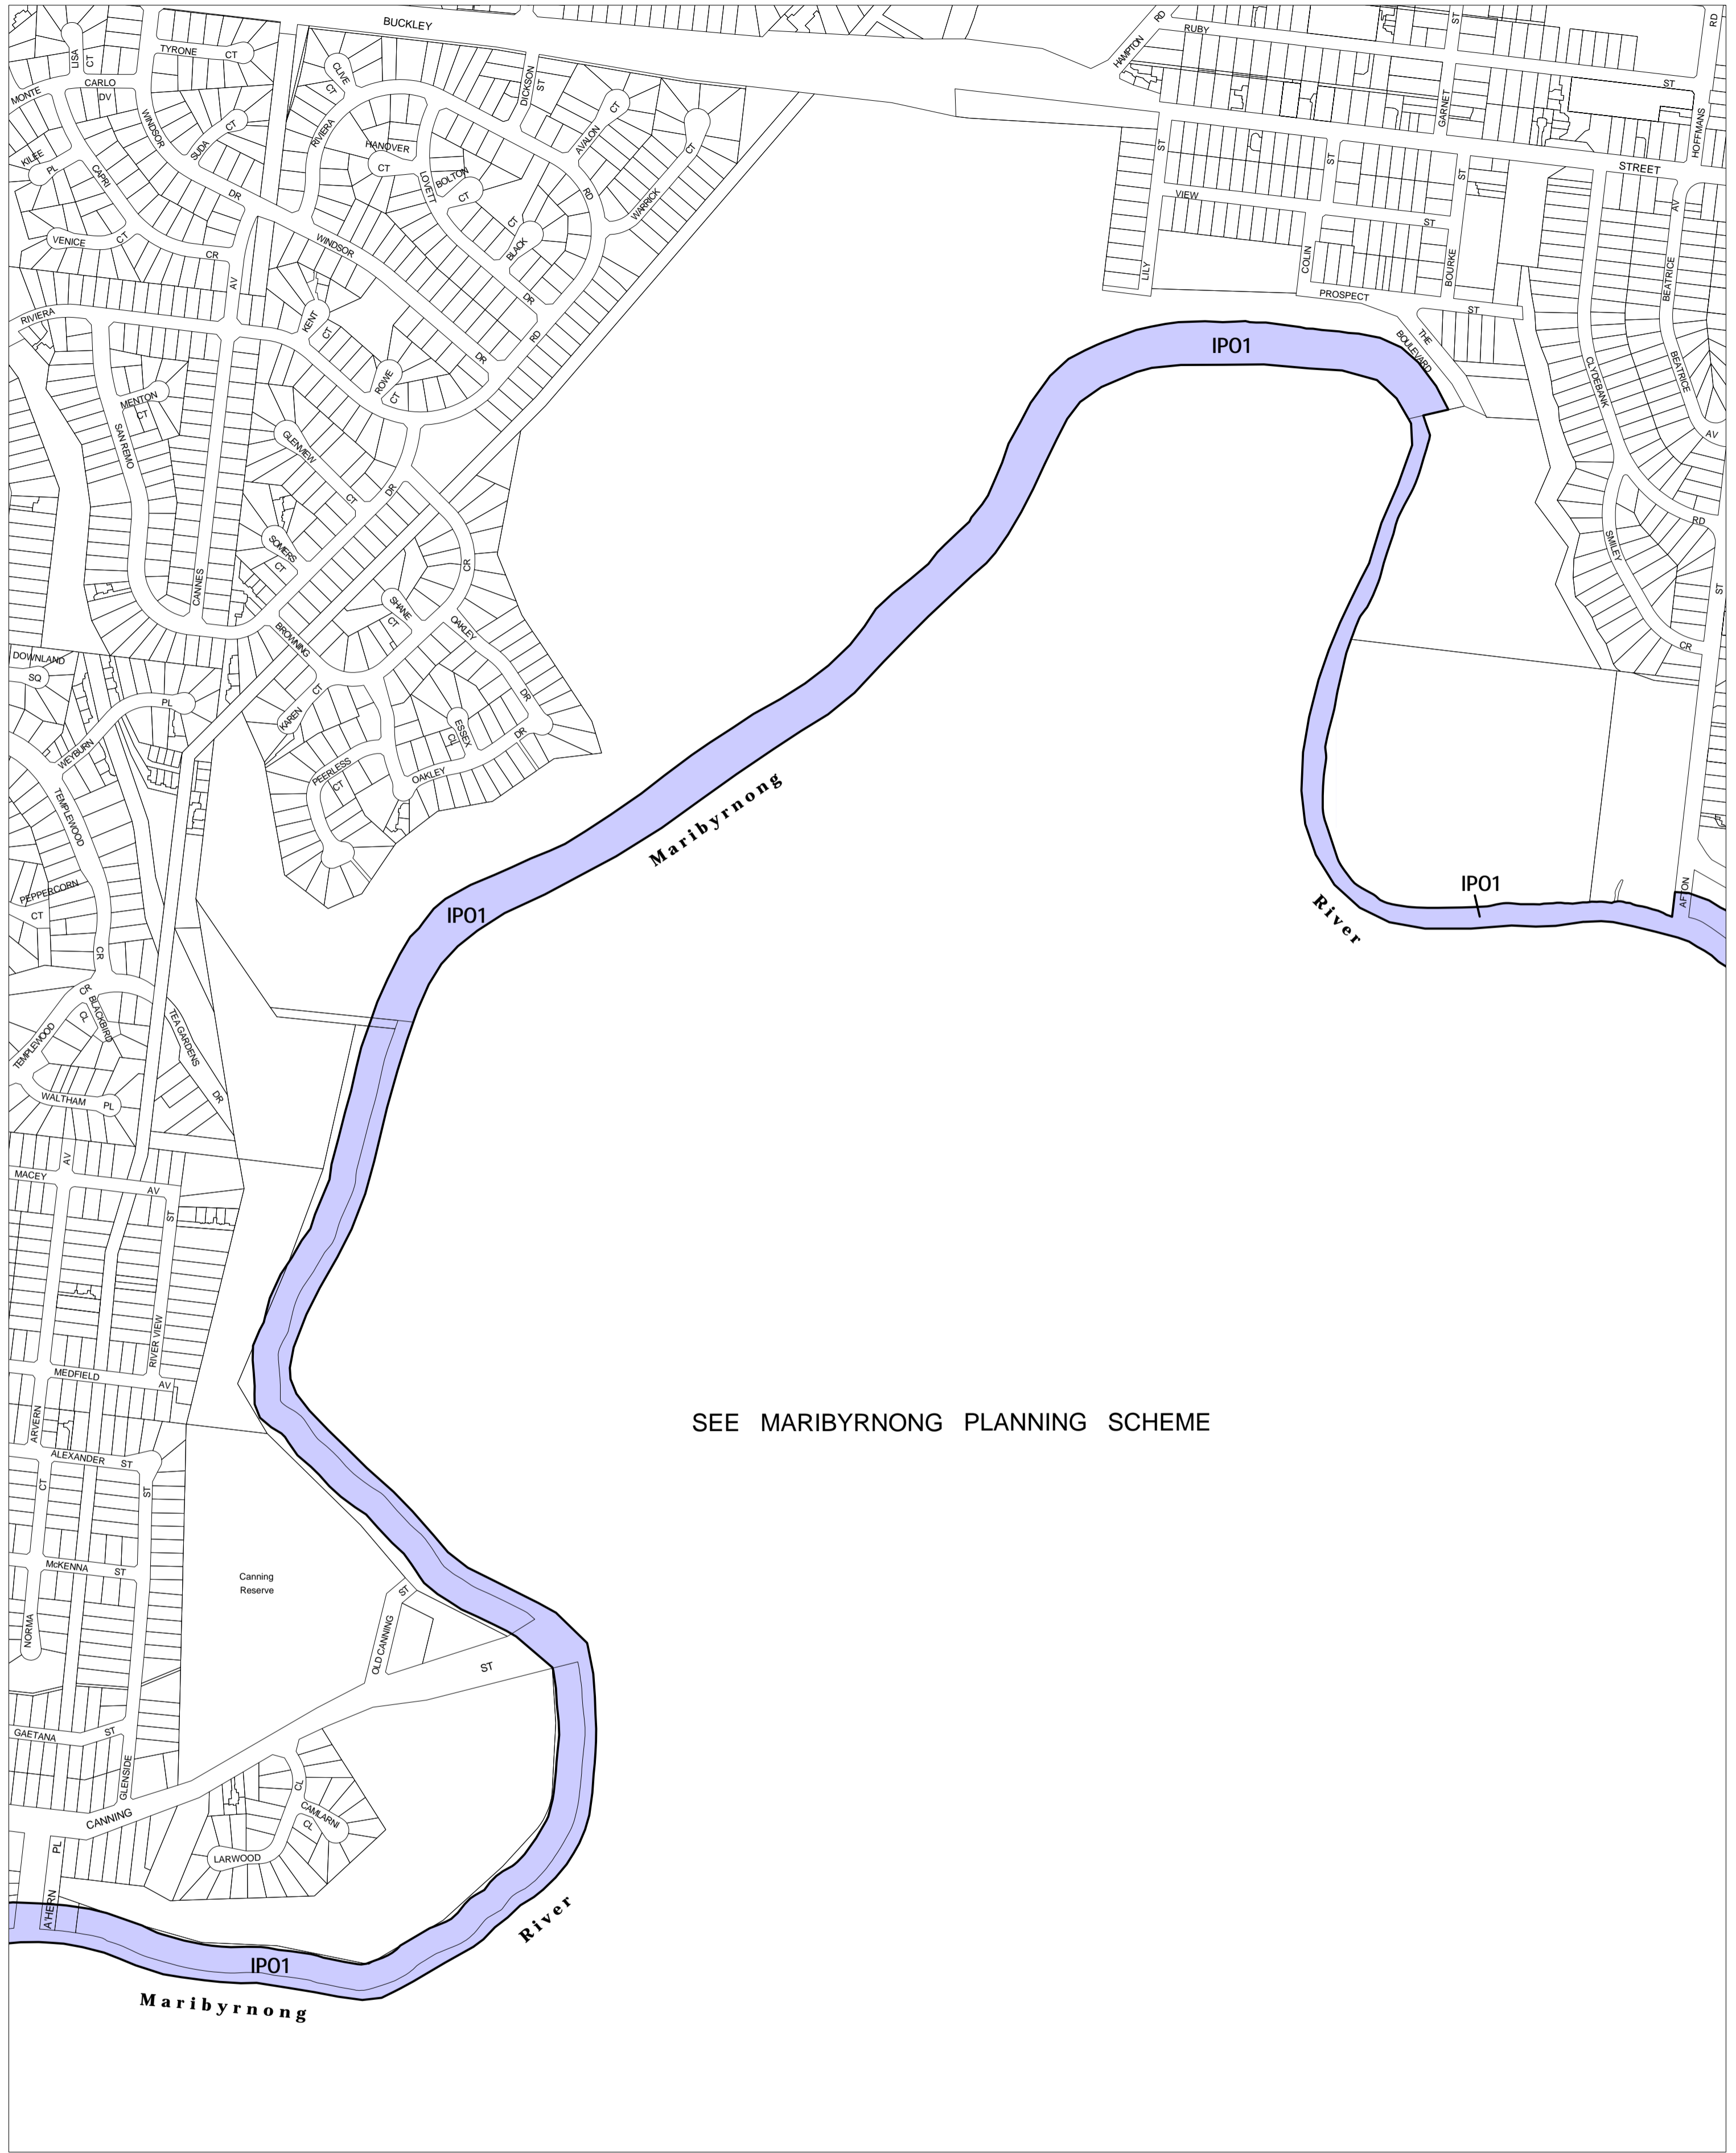

MOONEE VALLEY PLANNING SCHEME - LOCAL PROVISION

SEE MARIBYRNONG PLANNING SCHEME

Overlays

IPO1 Incorporated Plan Overlay - Schedule 1

AUSTRALIAN MAP GRID ZONE 55

INDEX TO ADJOINING METRIC SERIES MAP

Printed: 4/6/2007