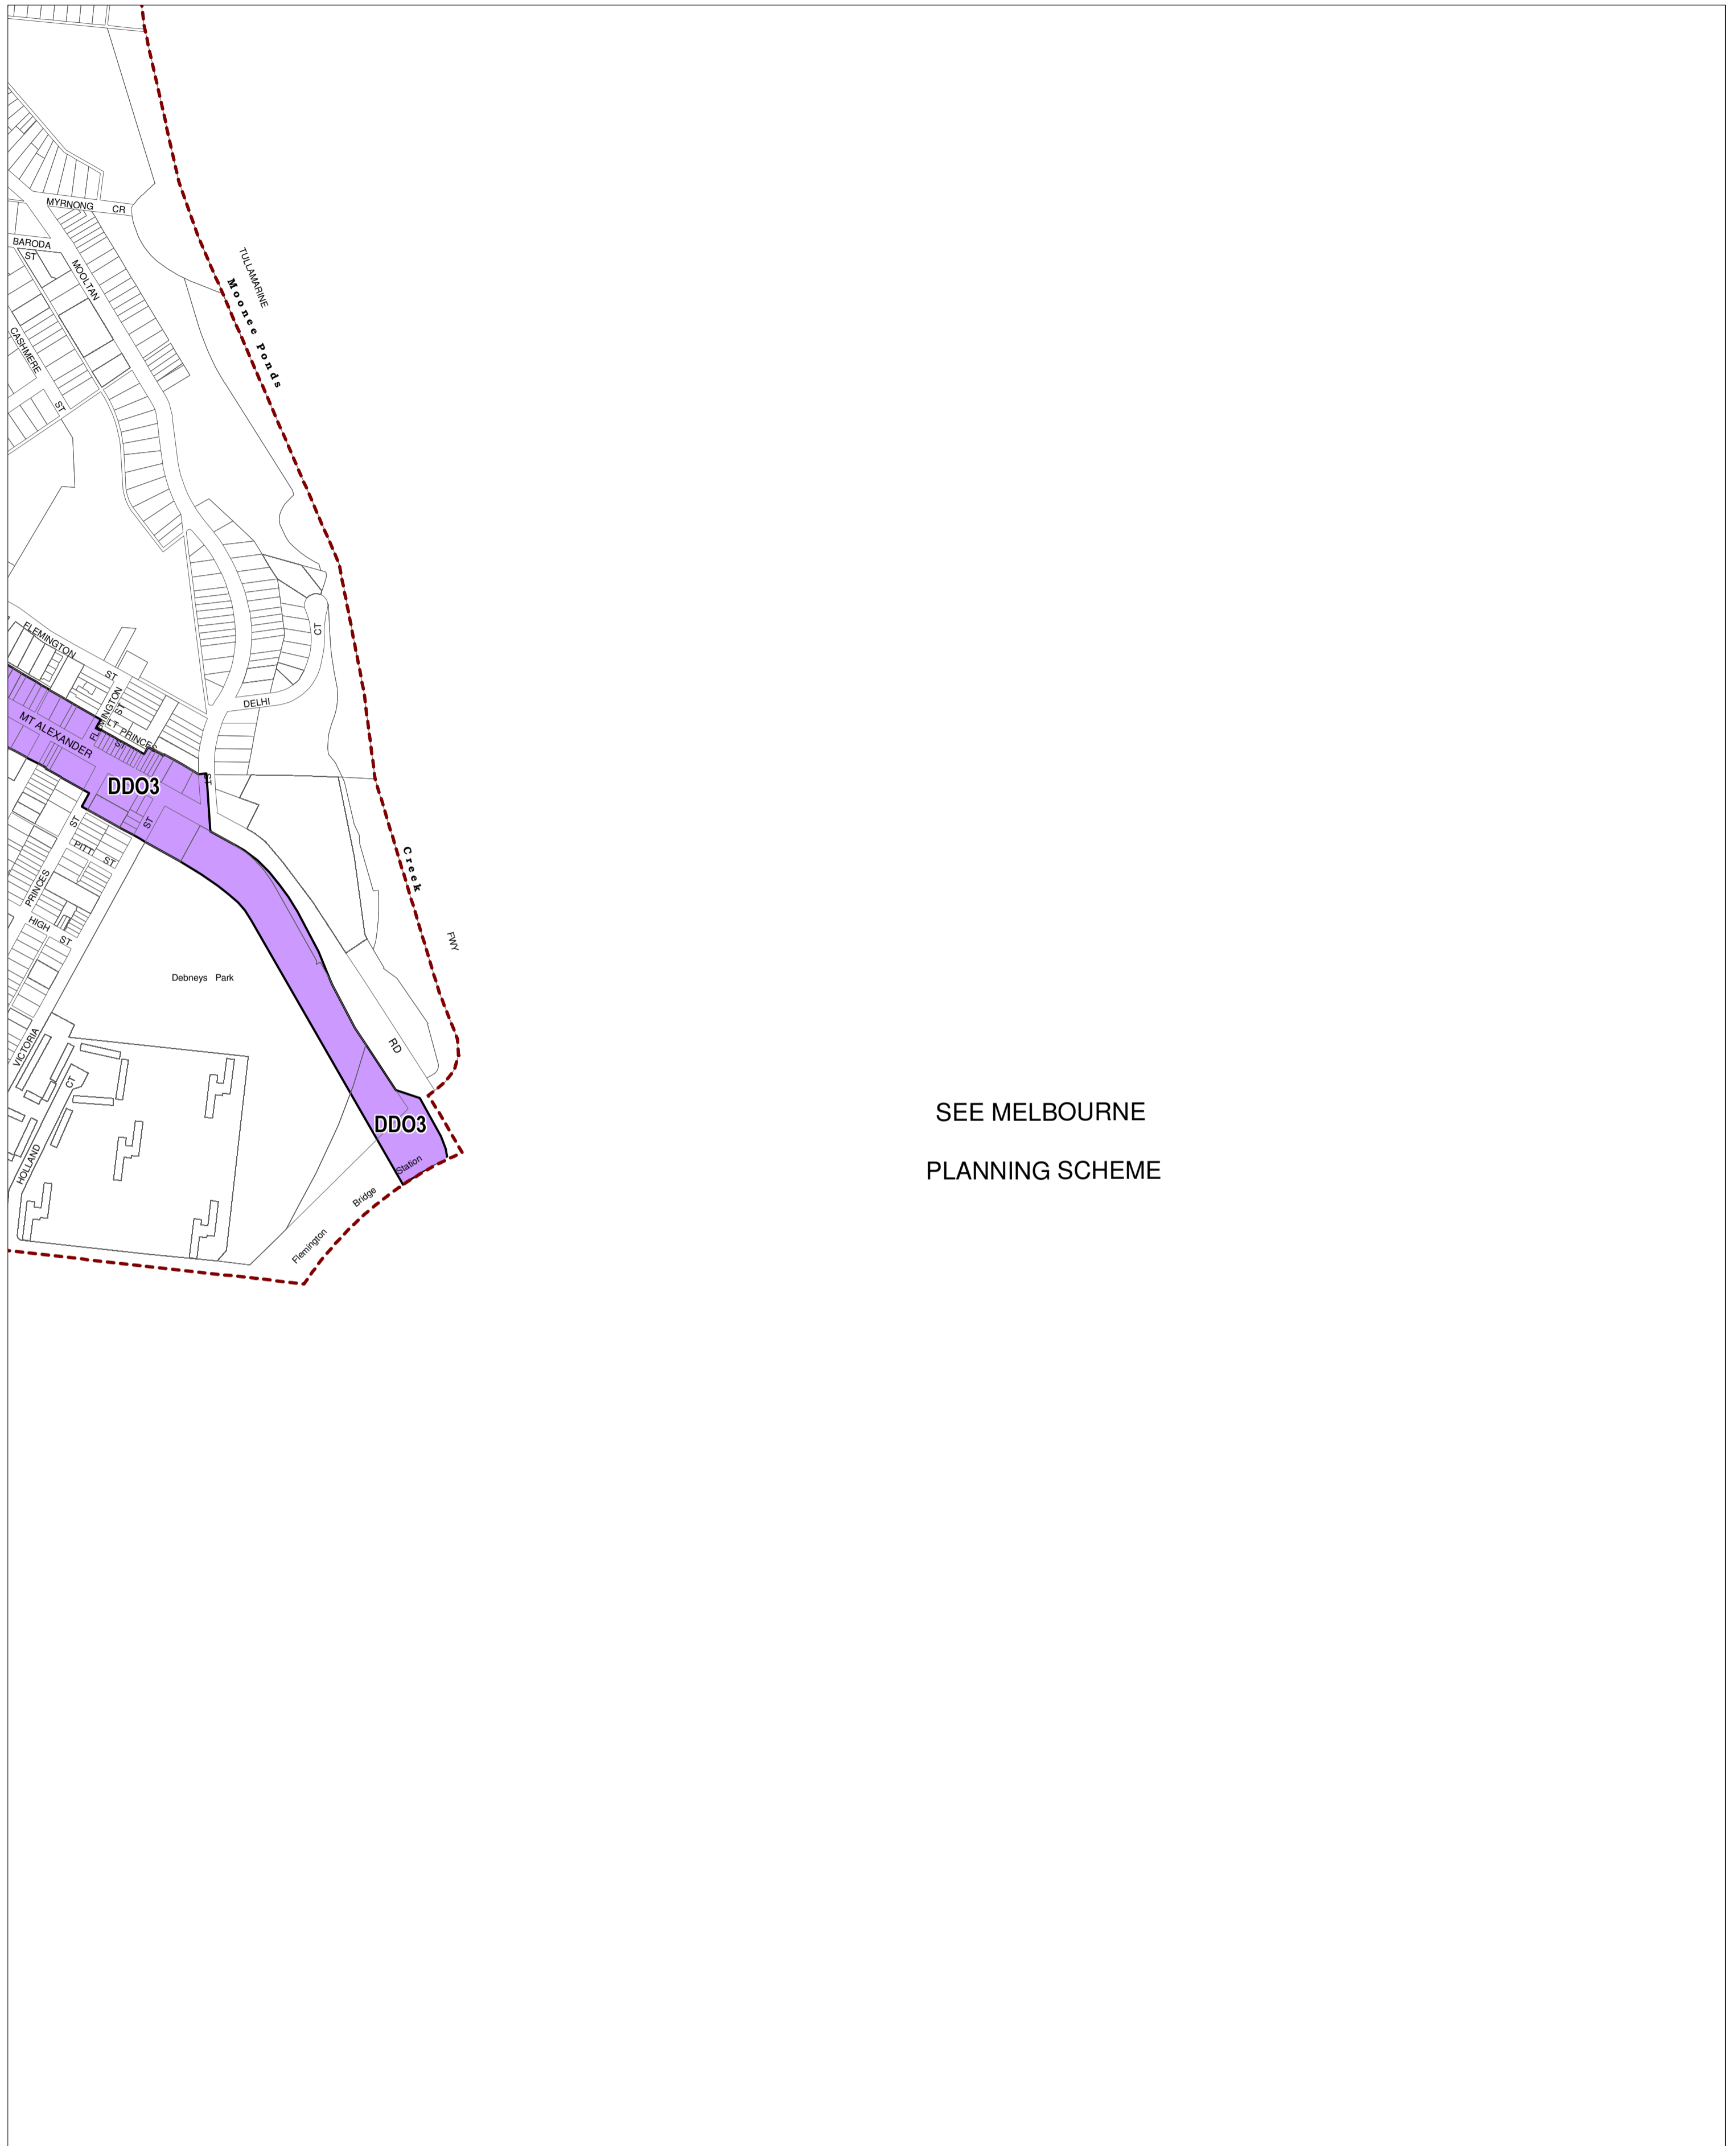

MOONEE VALLEY PLANNING SCHEME - LOCAL PROVISION

SEE MELBOURNE
PLANNING SCHEME

Overlays

DDO3 Design And Development Overlay - Schedule 3

Printed: 22/1/2013

AMENDMENT C102