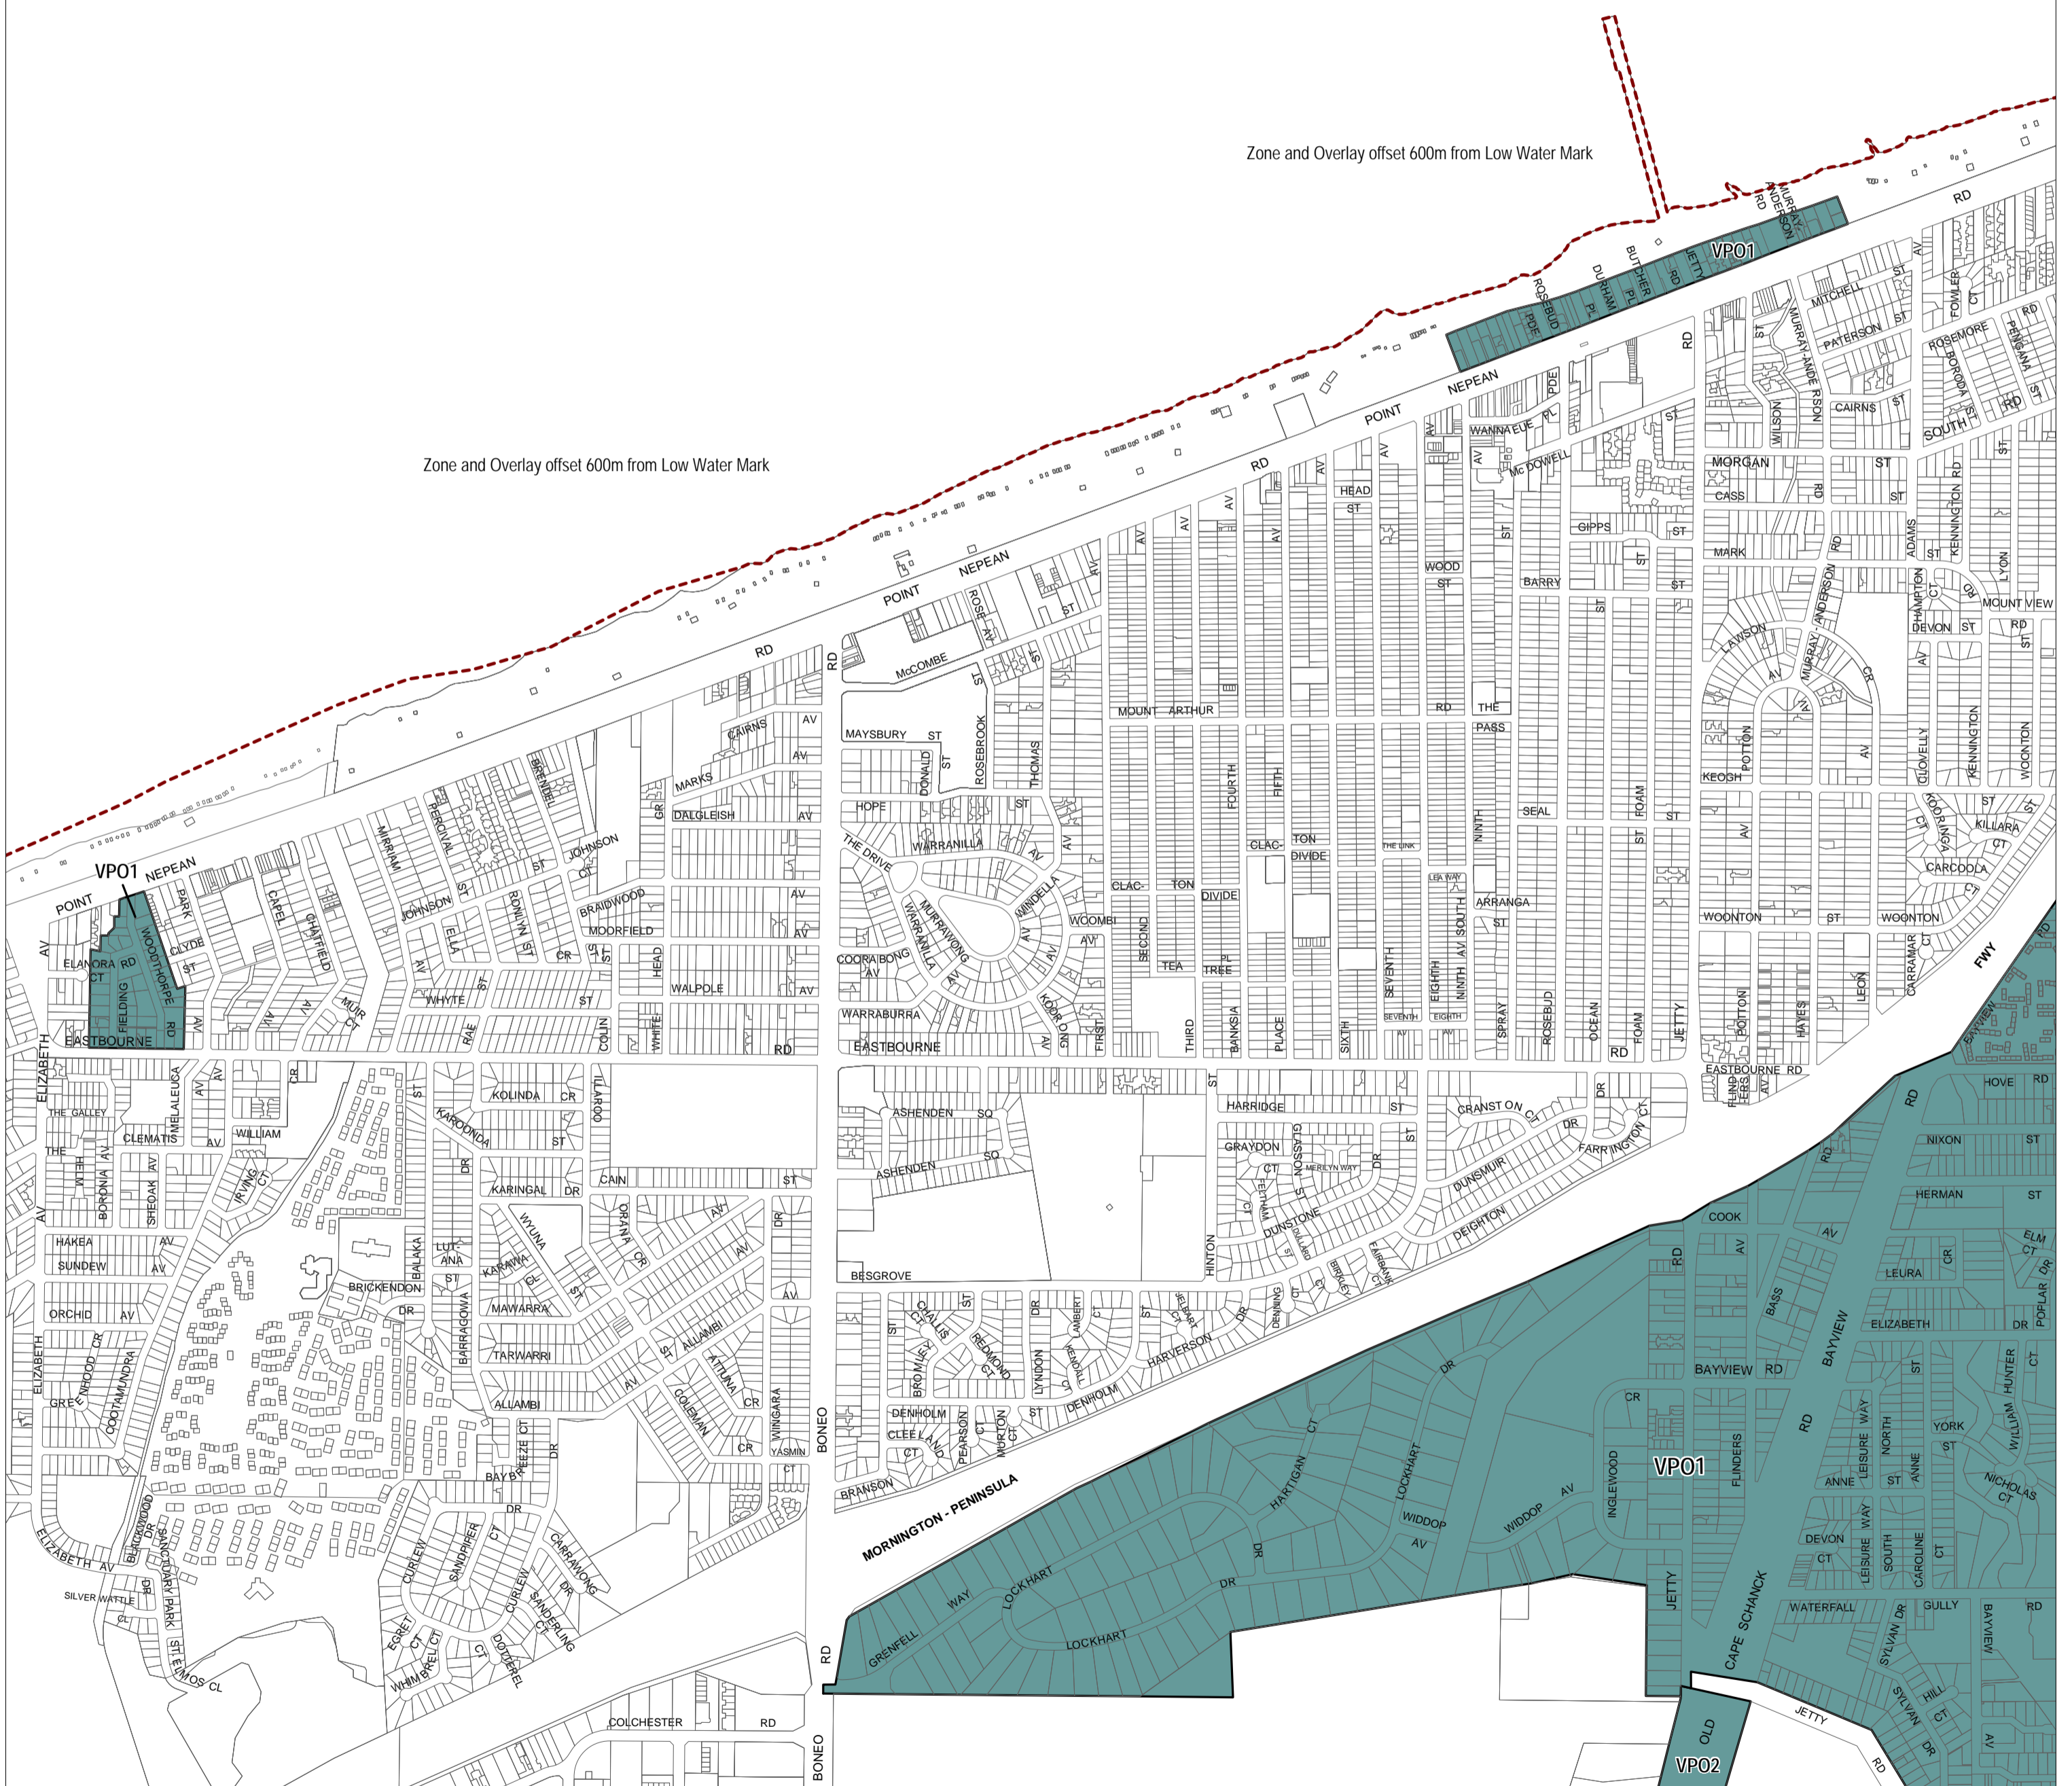

MORNINGTON PENINSULA PLANNING SCHEME - LOCAL PROVISION

Port Phillip

Printed: 24/1/2012

AMENDMENT C109