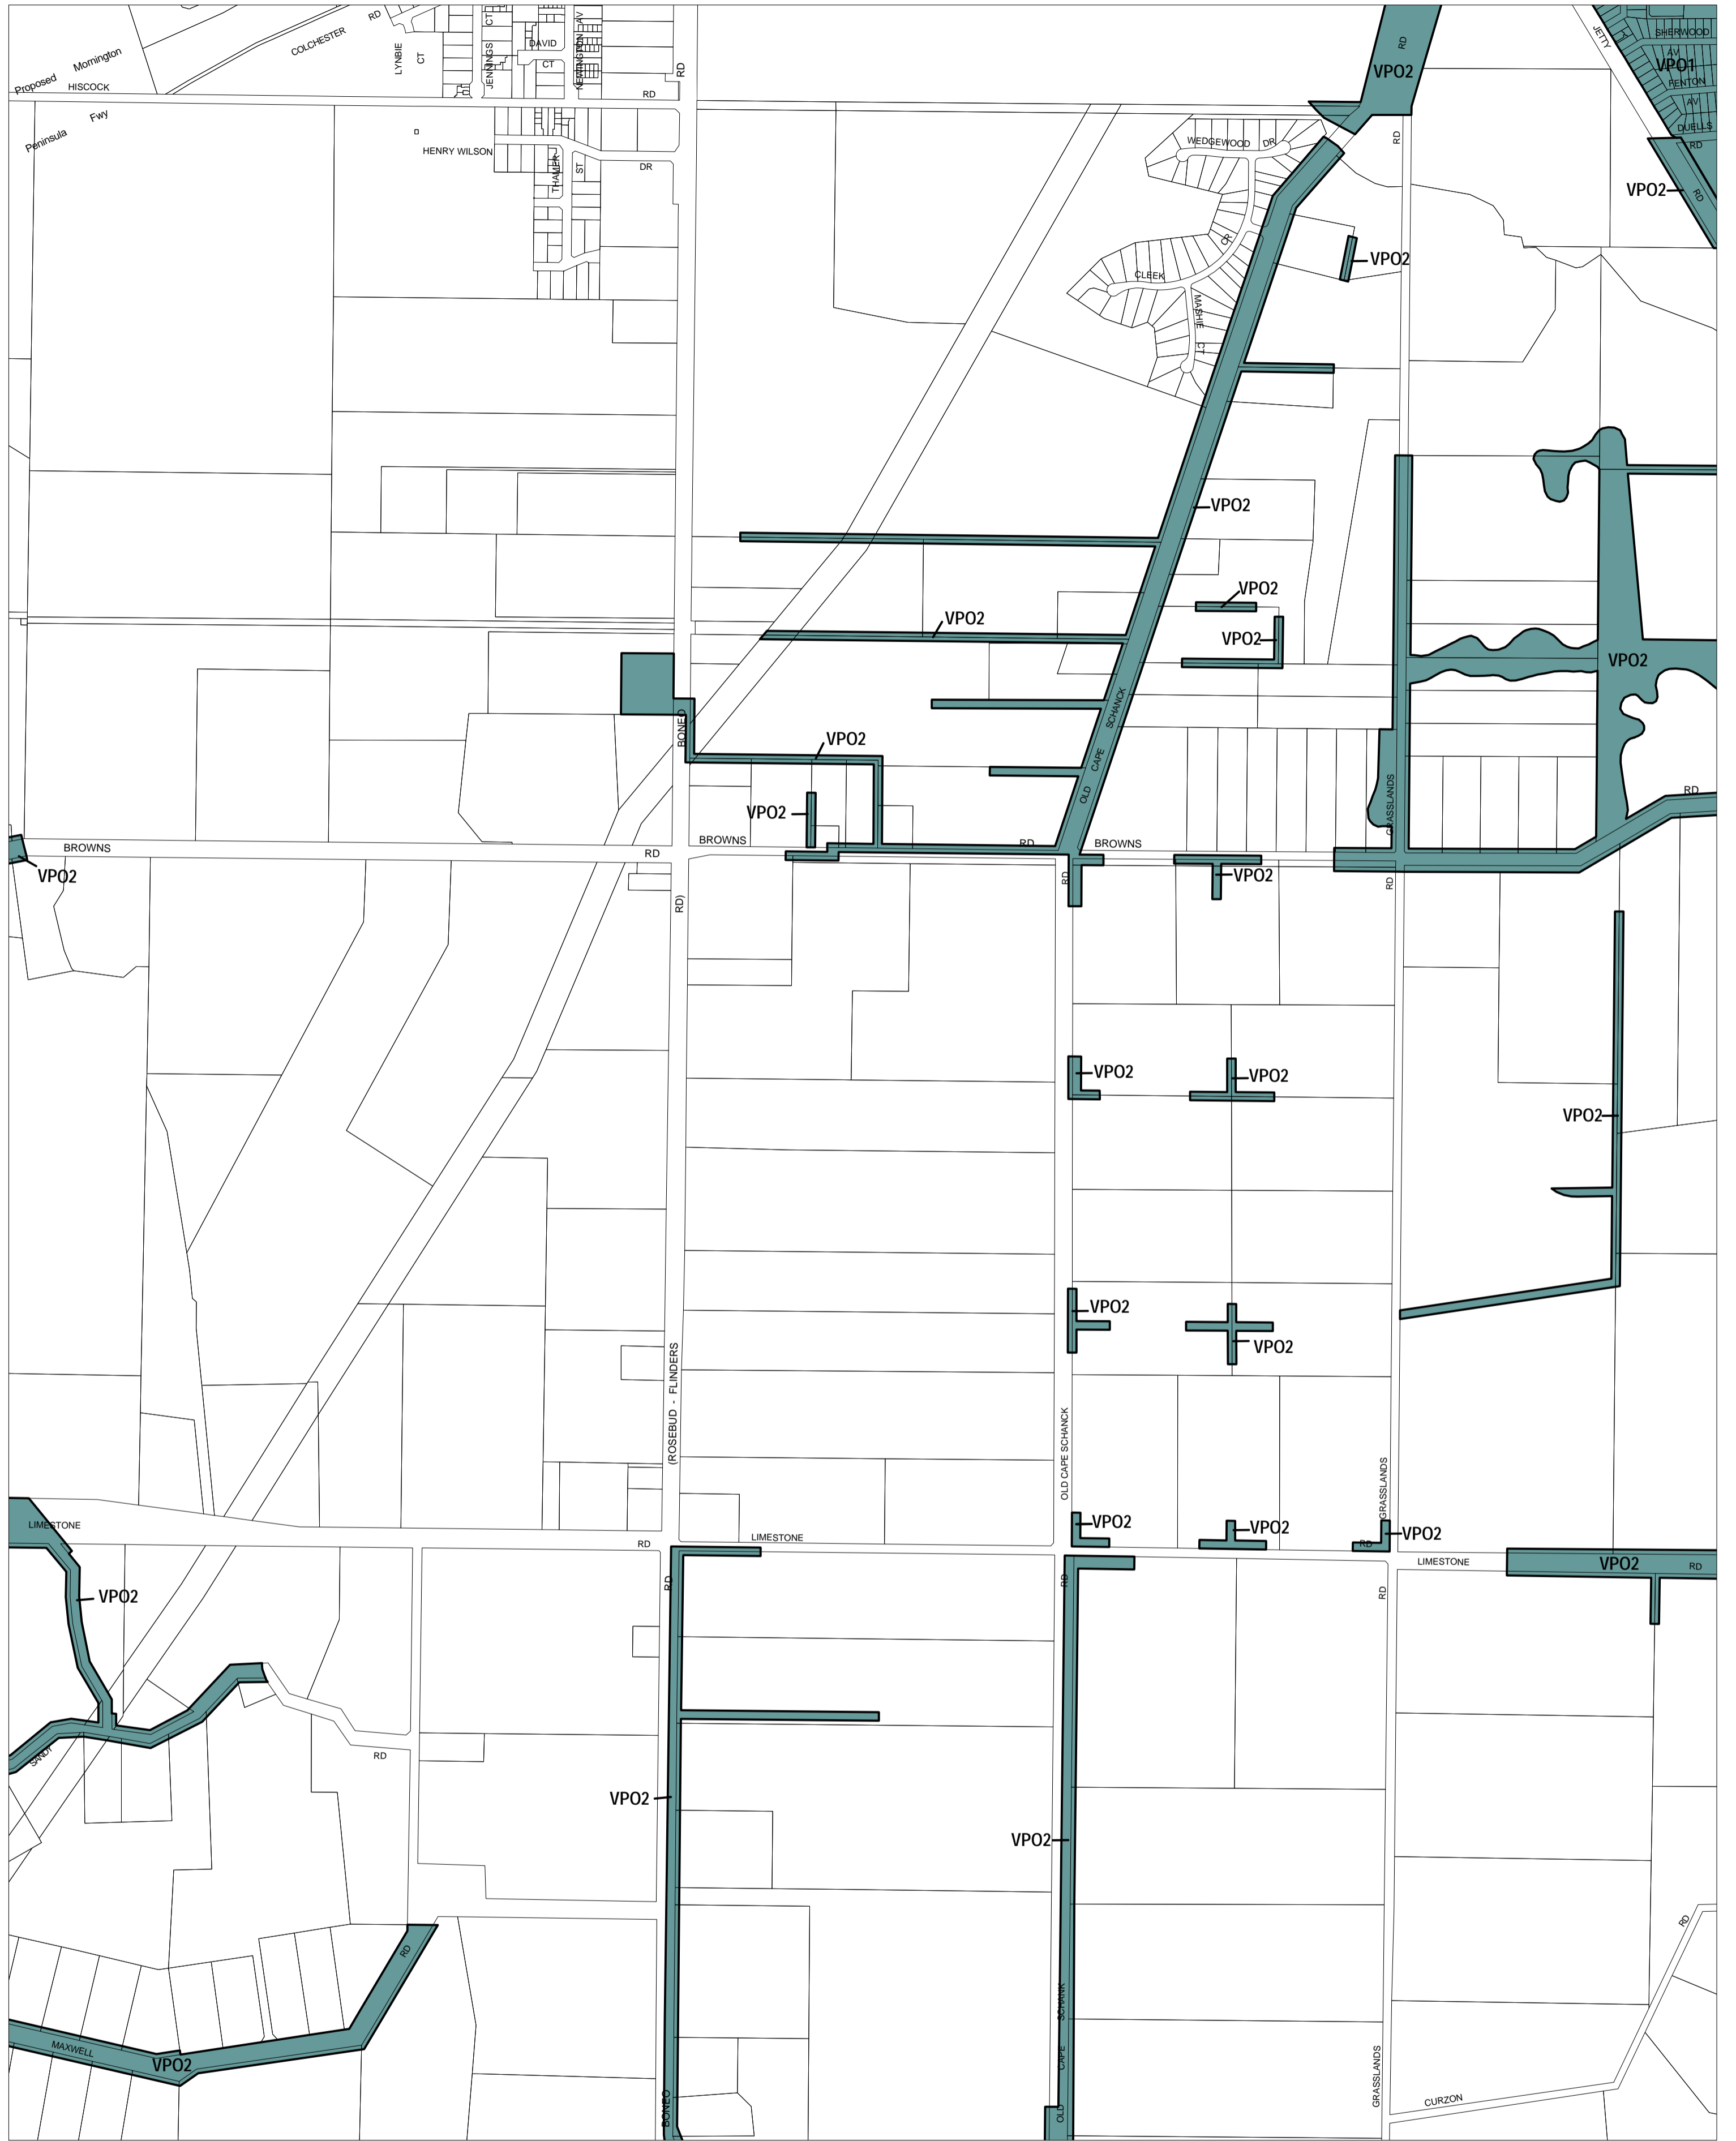

MORNINGTON PENINSULA PLANNING SCHEME - LOCAL PROVISION

Overlays

- VPO1 Vegetation Protection Overlay - Schedule 1
- VPO2 Vegetation Protection Overlay - Schedule 2

200 400 600 800 1000 m
AUSTRALIAN MAP GRID ZONE 55

INDEX TO ADJOINING METRIC SERIES MAP

			1	2	3	4
			5	6	7	8
			9	10	11	12
			13	14	15	16
			17	18	19	20
			21	22	23	24
			25	26	27	28
			29	30	31	32
			33	34	35	36
			37	38	39	40
			41	42	43	44
			45	46	47	48
			49	50	51	52

Printed: 31/8/2007

AMENDMENT C18