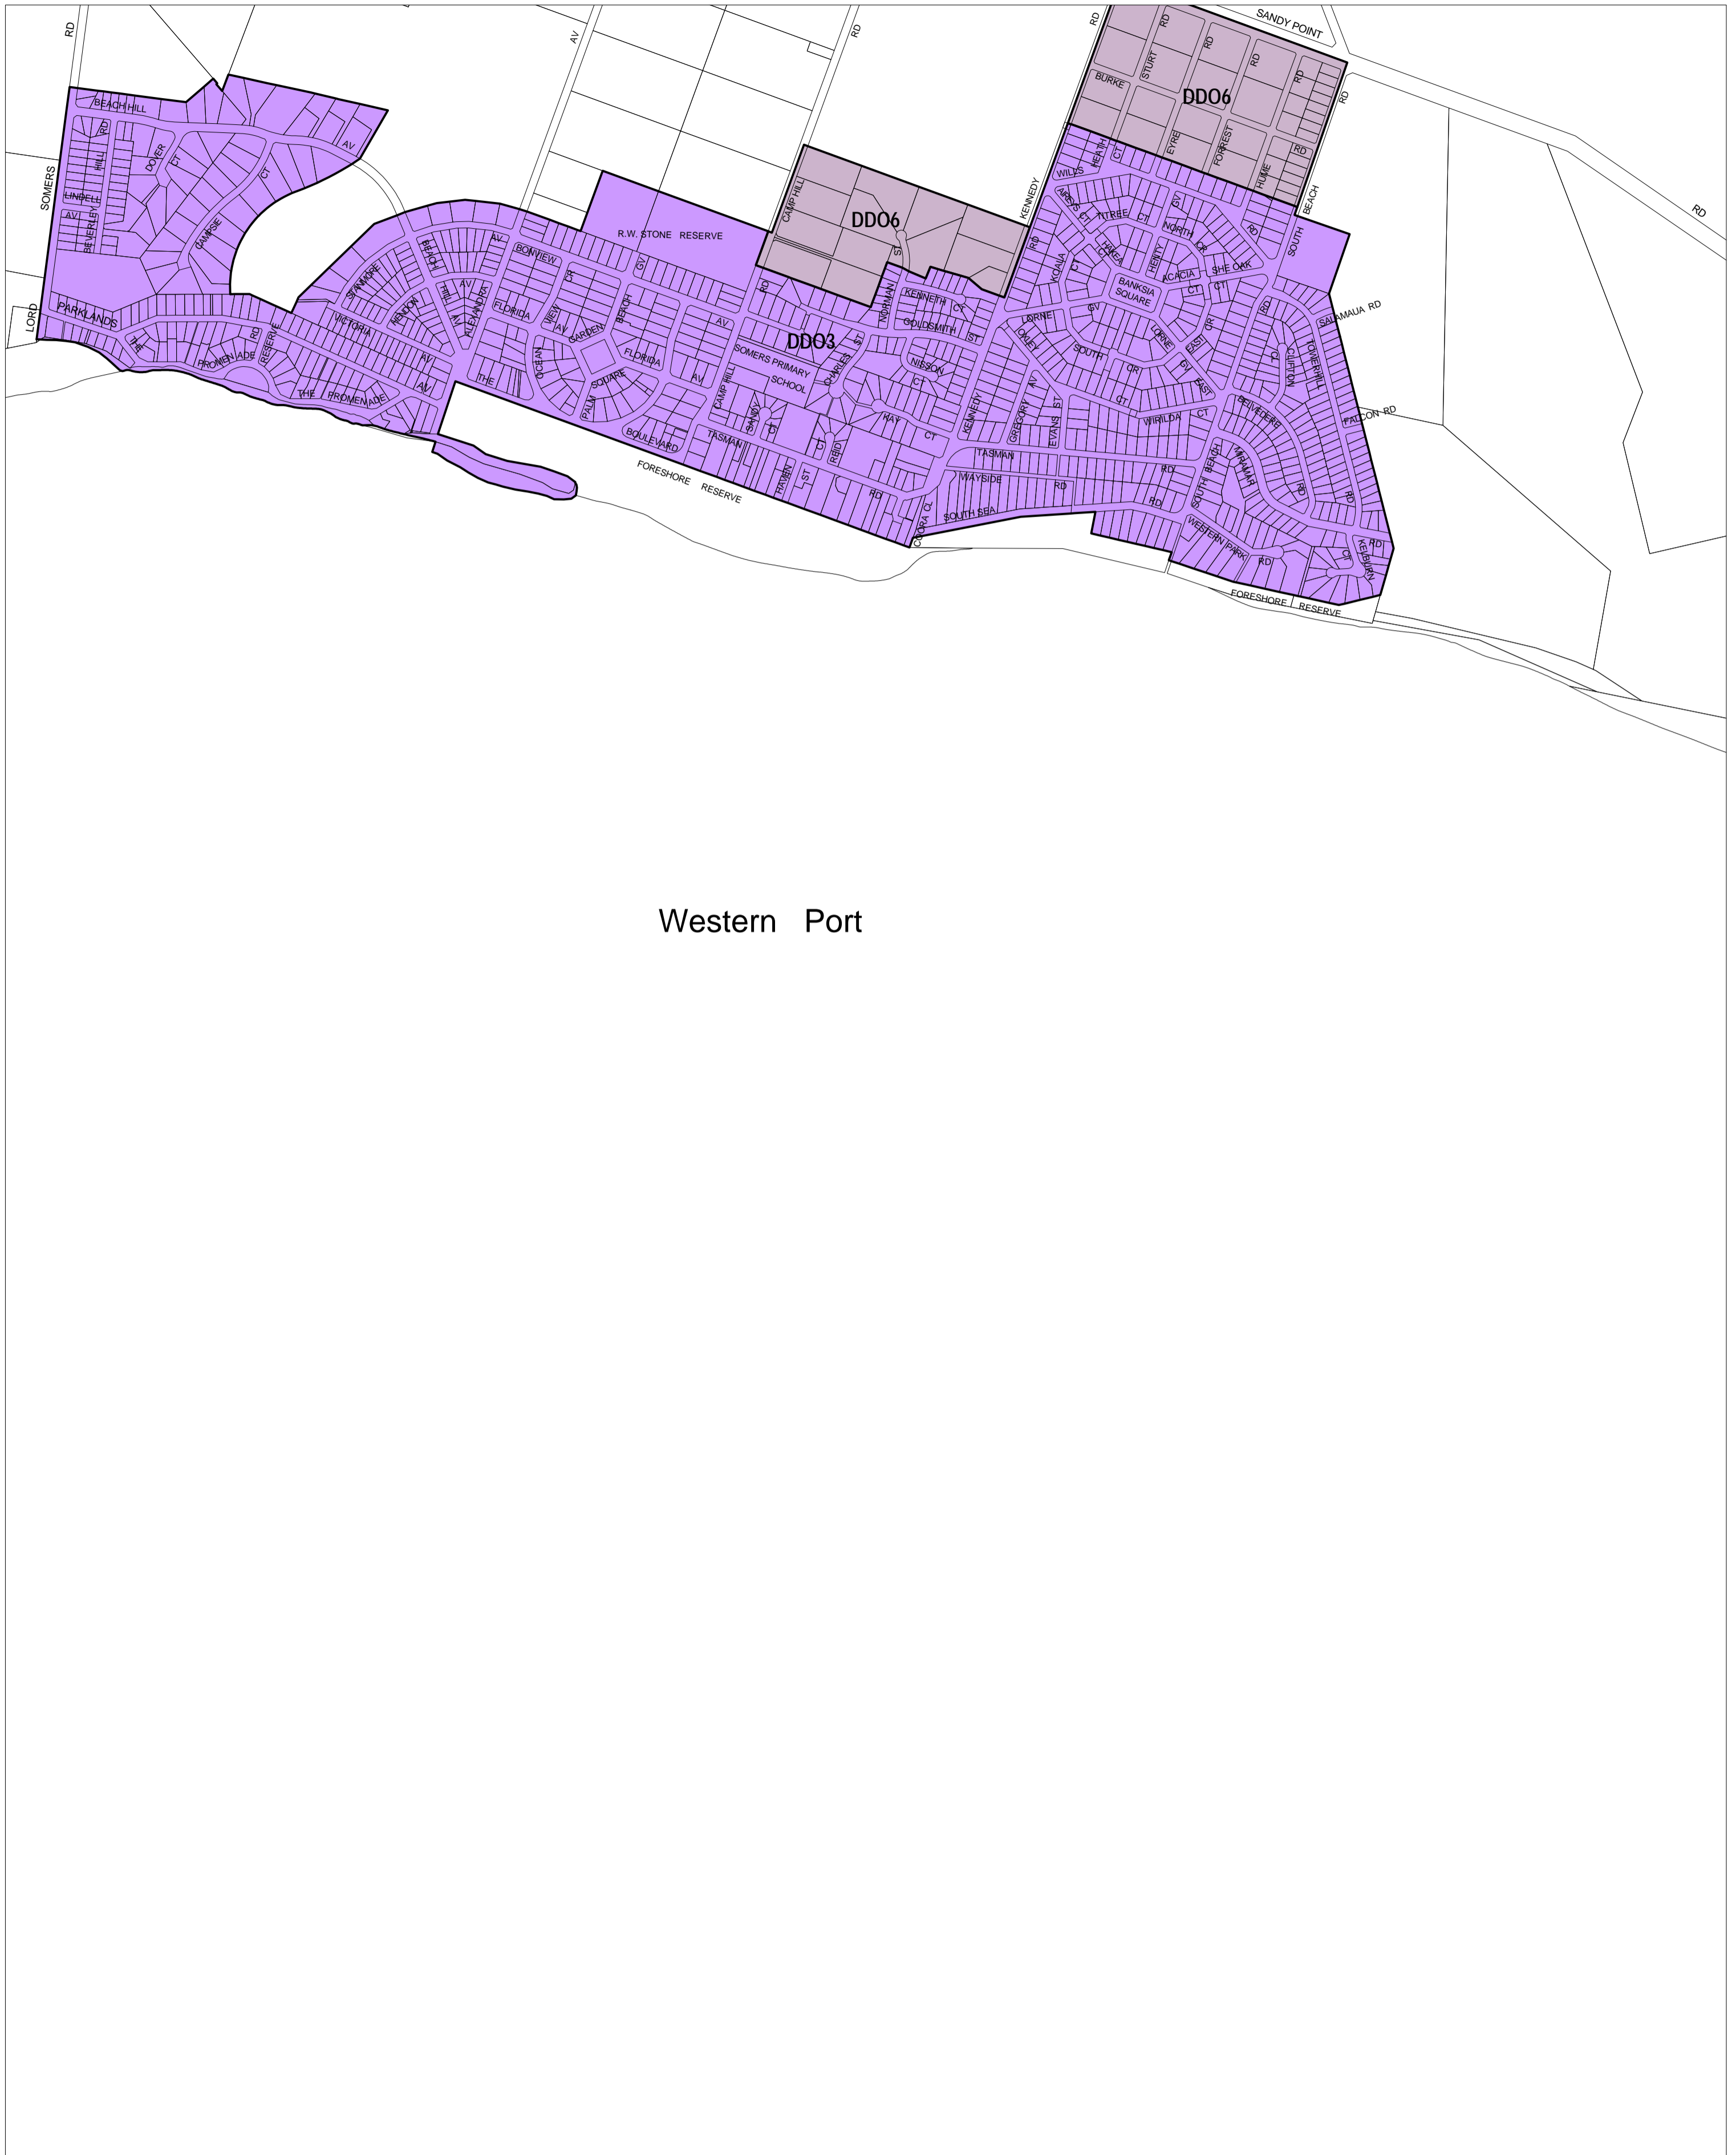

MORNINGTON PENINSULA PLANNING SCHEME - LOCAL PROVISION

Western Port

Overlays

- DDO3 Design And Development Overlay - Schedule 3
- DDO6 Design And Development Overlay - Schedule 6

AUSTRALIAN MAP GRID ZONE 55

INDEX TO ADJOINING METRIC SERIES MAP

Printed: 19/3/2008

AMENDMENT C18