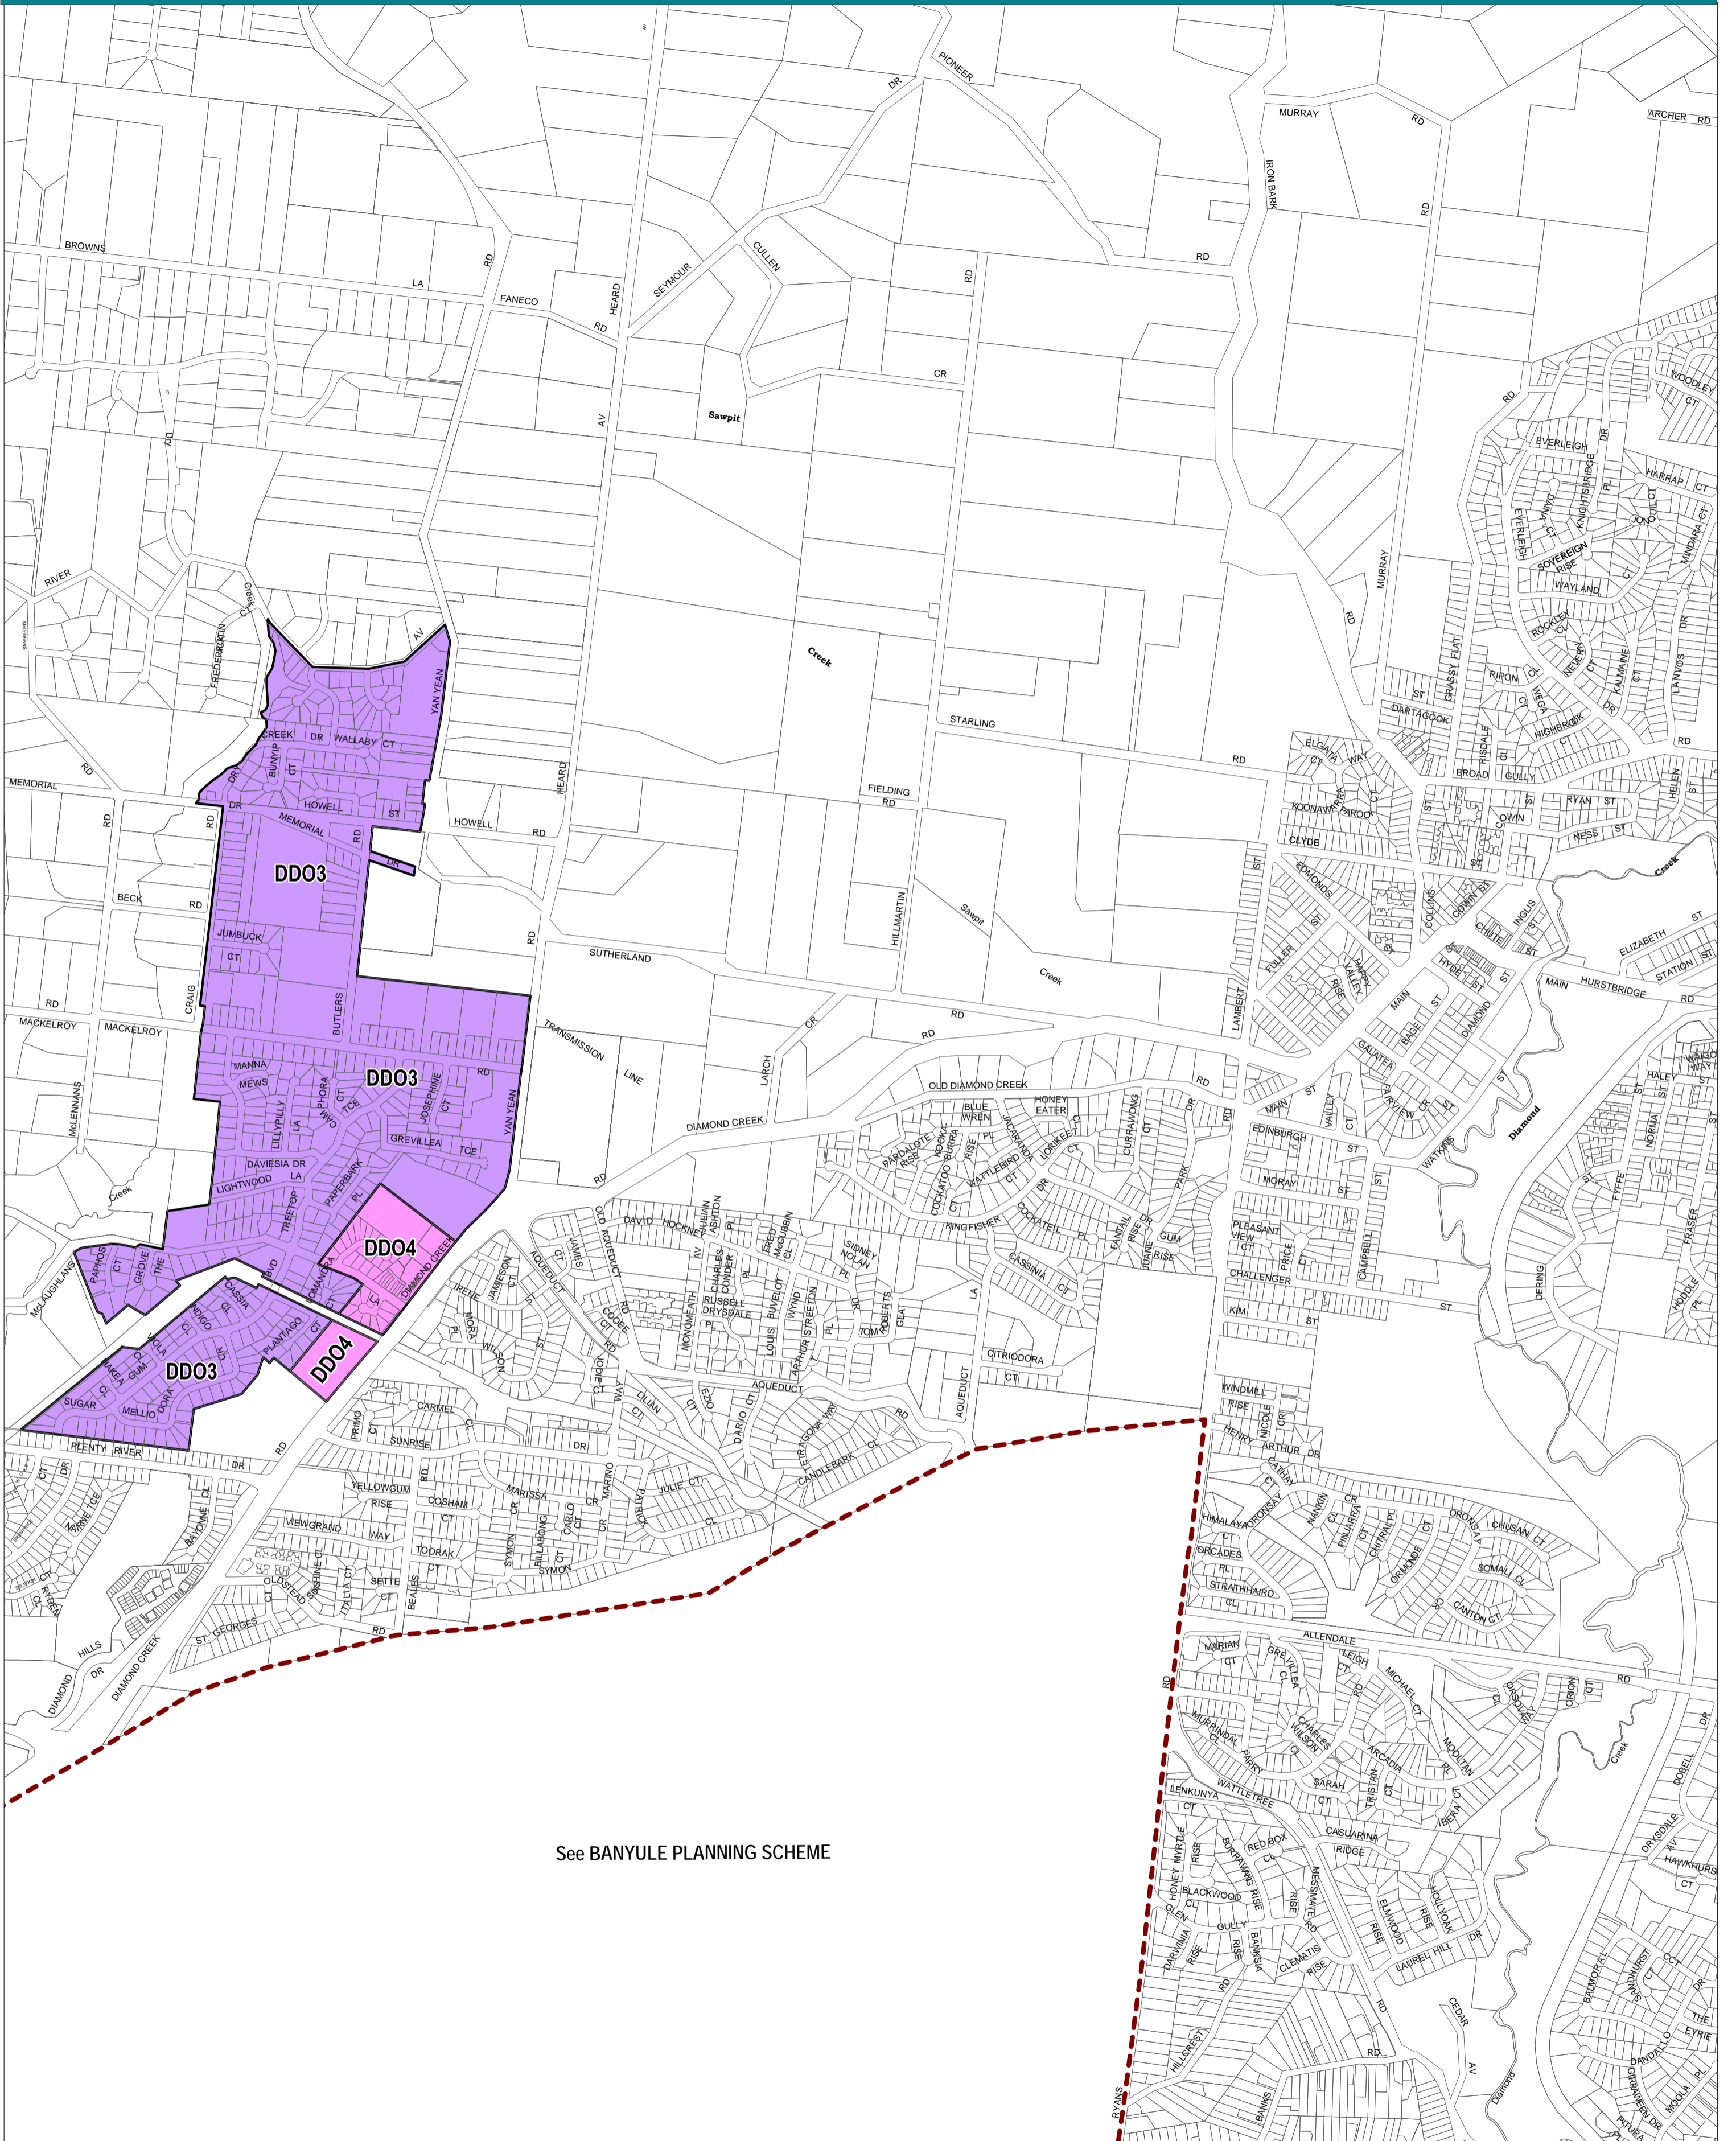

NILLUMBIK PLANNING SCHEME - LOCAL PROVISION

See BANYULE PLANNING SCHEME

Overlays

- DDO3 Design And Development Overlay - Schedule 3
- DDO4 Design And Development Overlay - Schedule 4

AUSTRALIAN MAP GRID ZONE 55

PREPARED BY: Planning Mapping Services

Environment, Land, Water and Planning

INDEX TO ADJOINING METRIC SERIES MAP

Printed: 8/8/2016

AMENDMENT C106