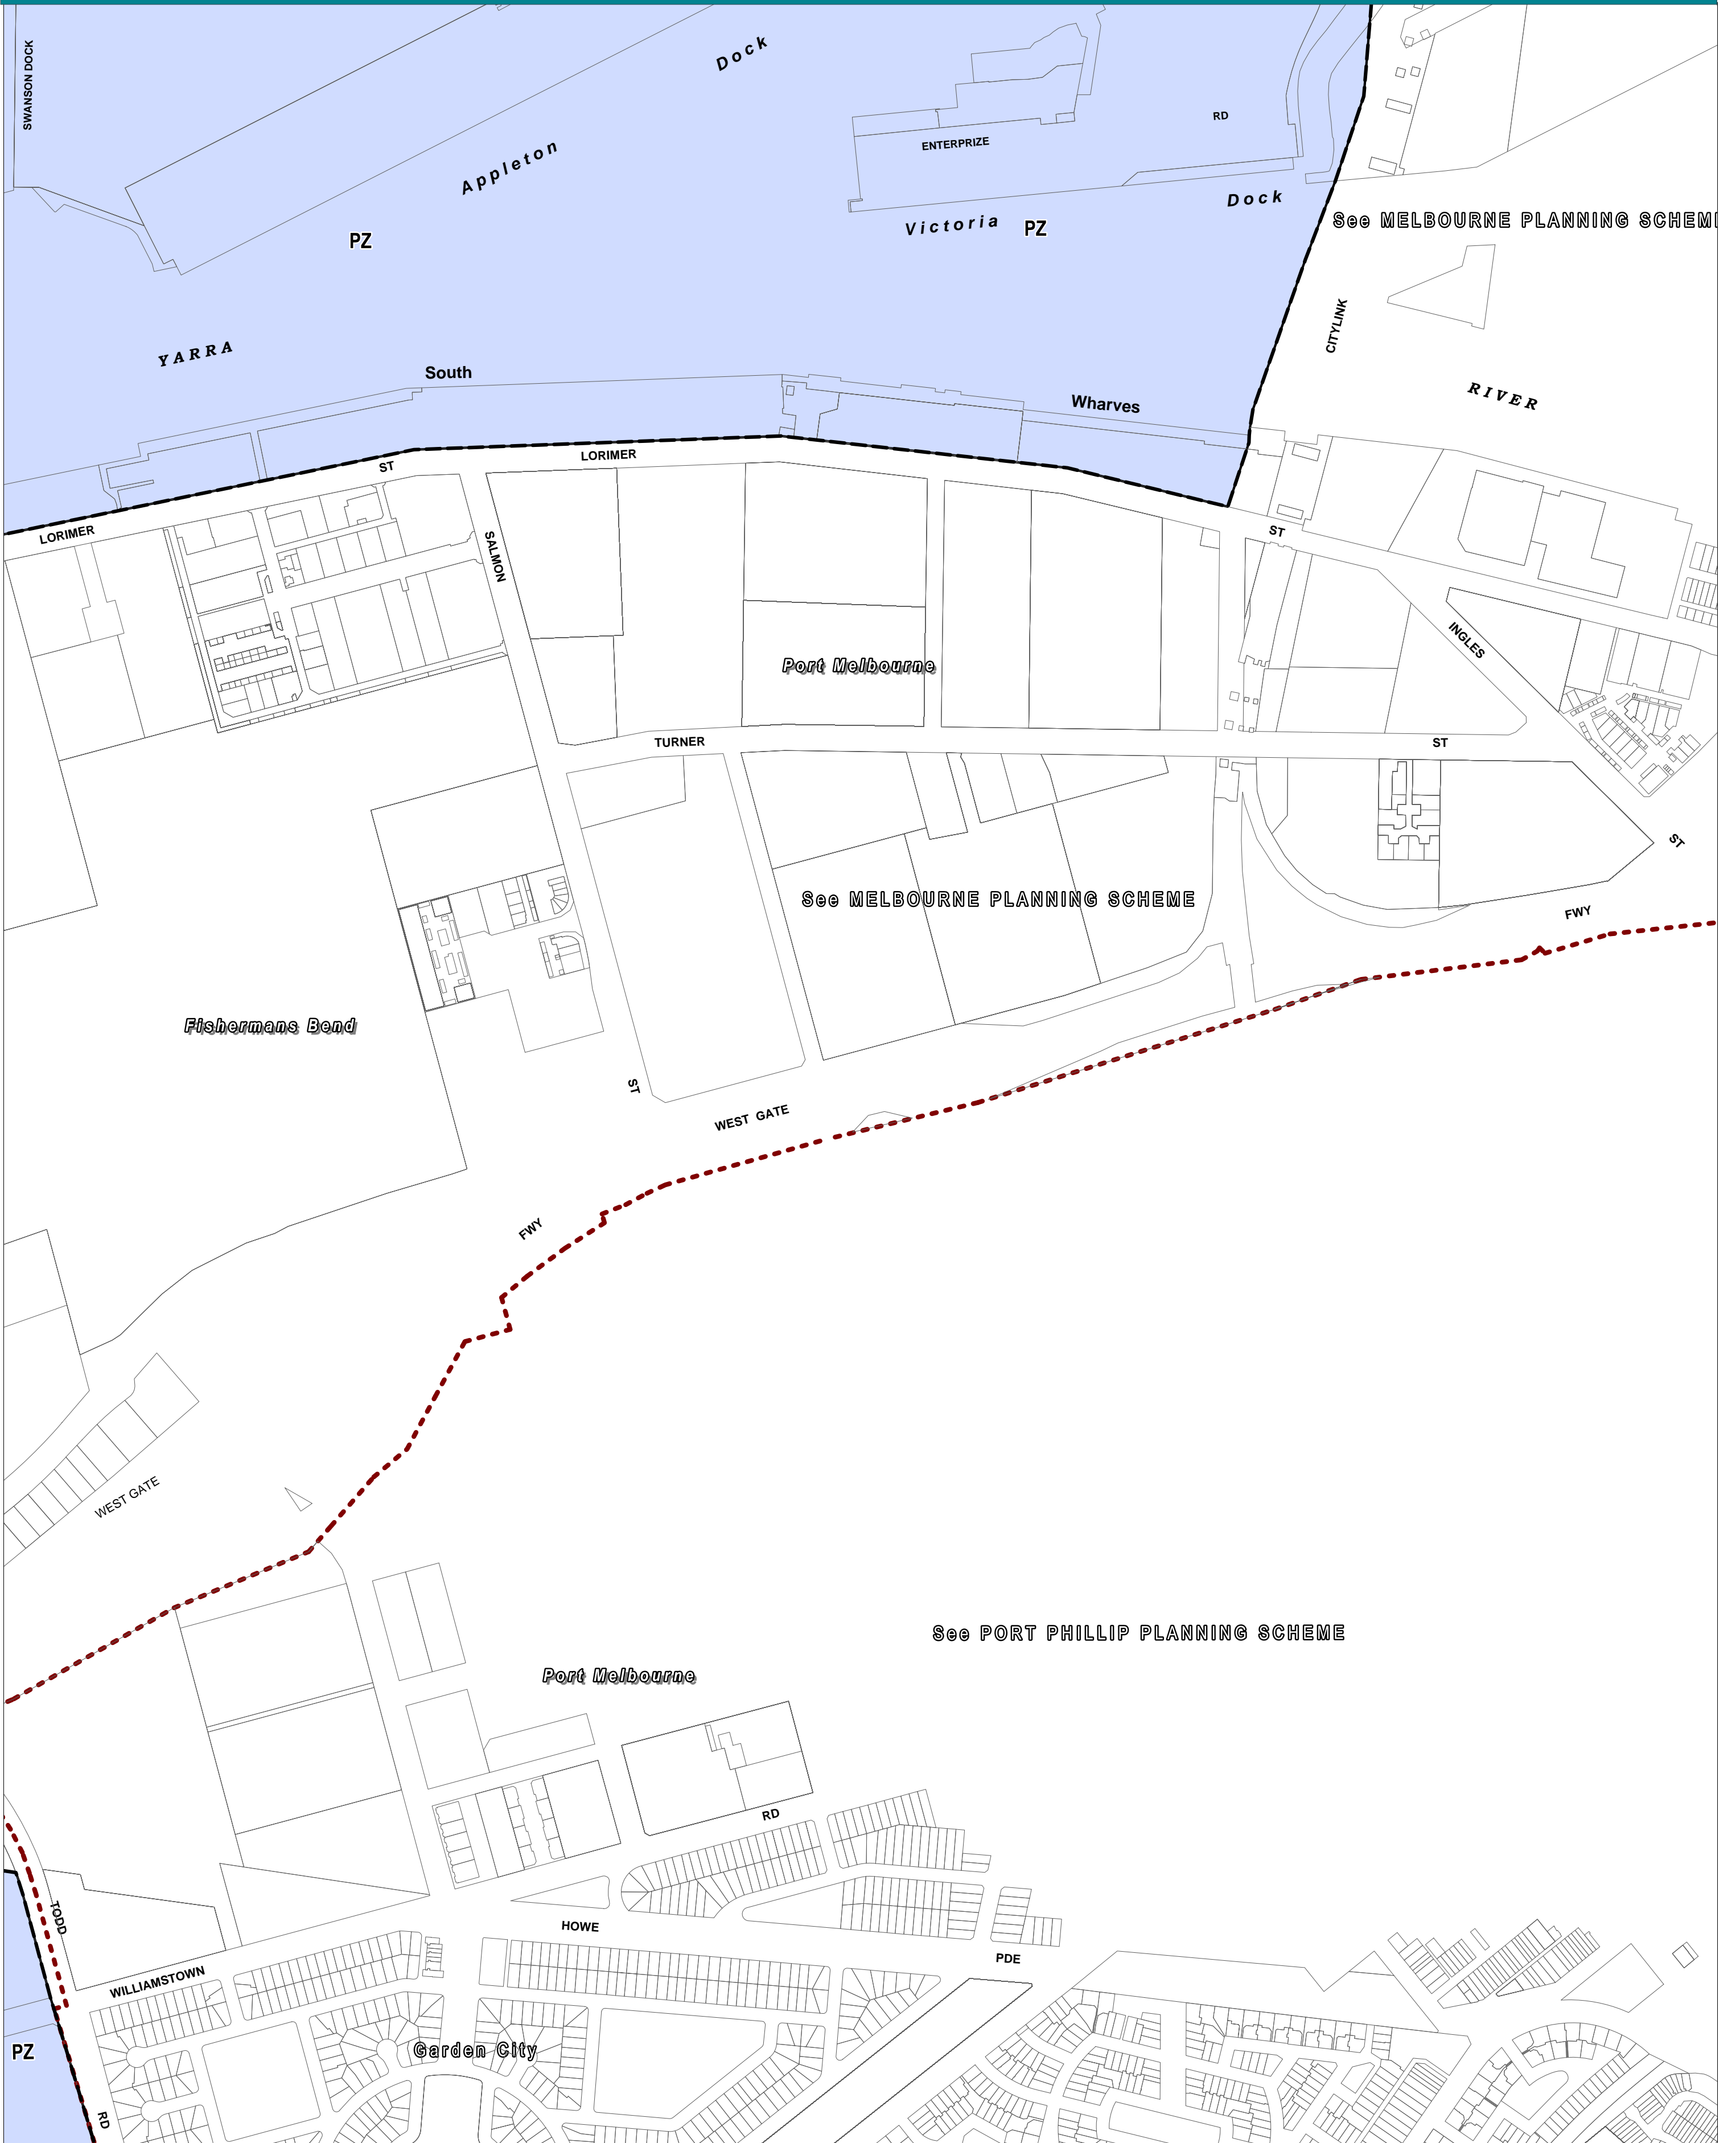

PORT OF MELBOURNE PLANNING SCHEME - LOCAL PROVISION

Special Purpose

PZ Port Zone

--- Municipal Boundary

AUSTRALIAN MAP GRID ZONE 55

PREPARED BY: Planning Mapping Services

Environment, Land, Water and Planning

Printed: 21/9/2016

AMENDMENT GC54

INDEX TO ADJOINING METRIC SERIES MAP