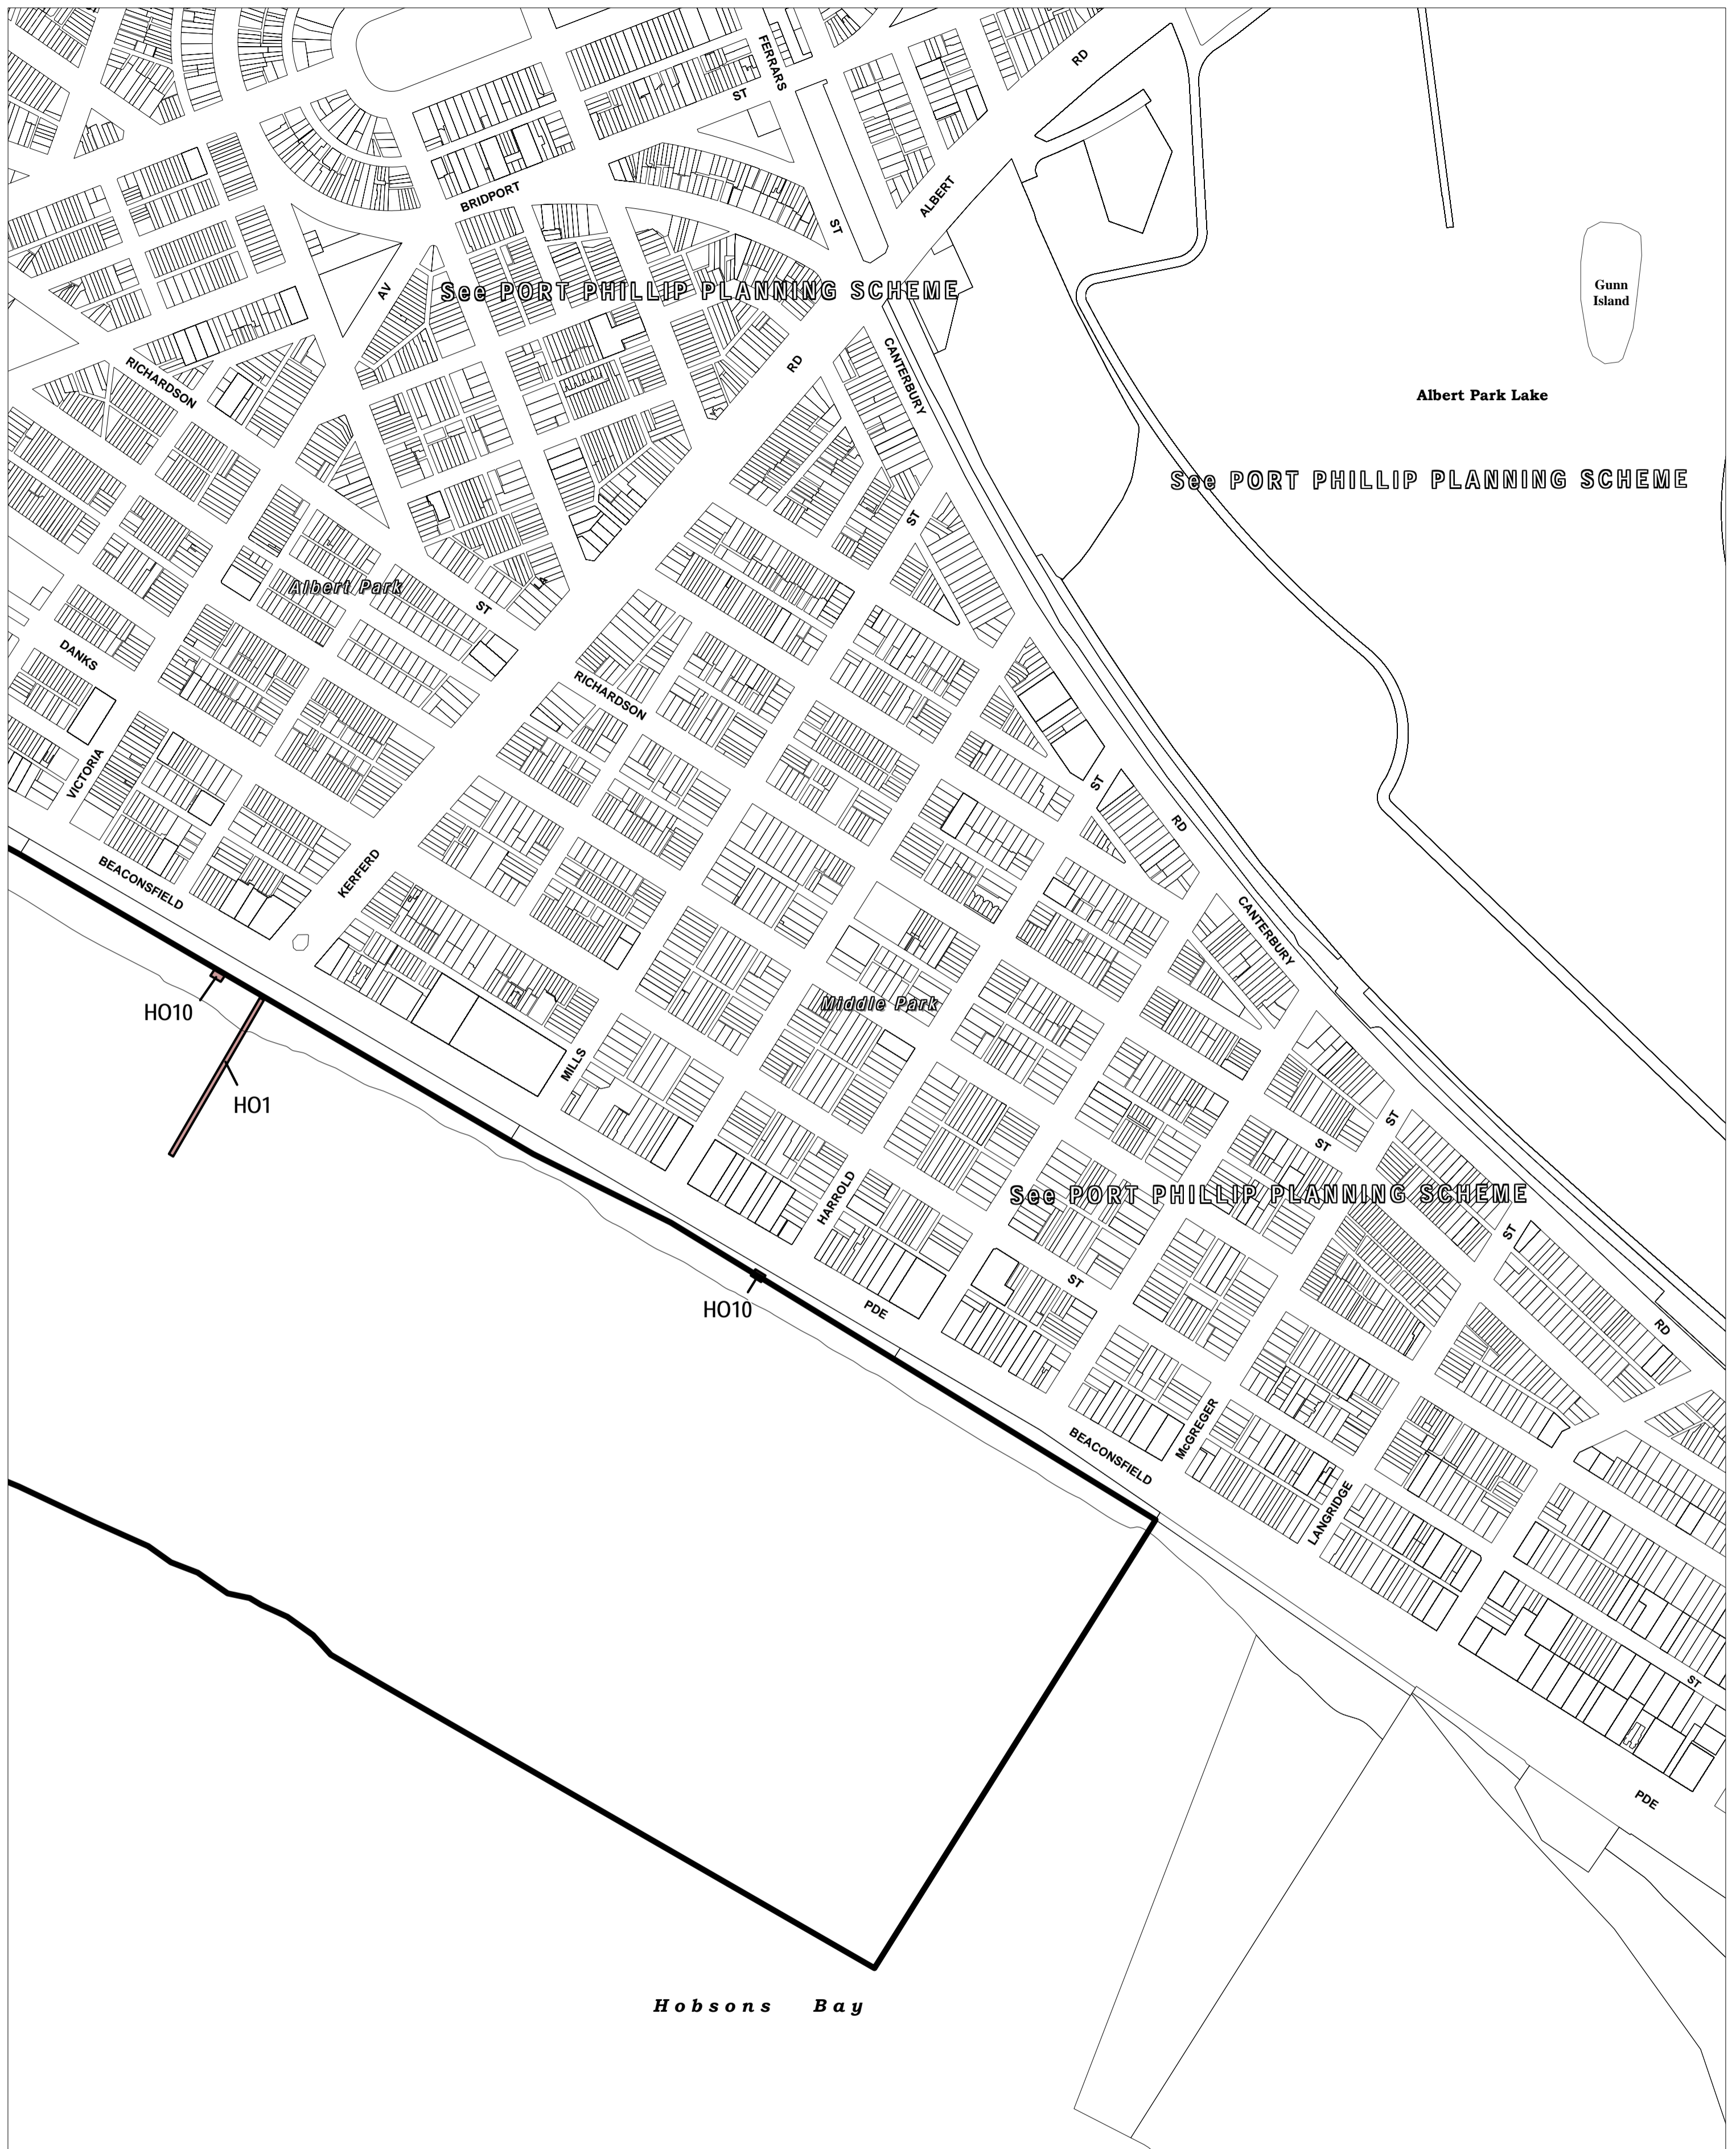

PORT OF MELBOURNE PLANNING SCHEME - LOCAL PROVISION

Overlays

HO Heritage Overlay

INDEX TO ADJOINING METRIC SERIES MAP

1	2		
3	4		
5	6	7	8
9			

Printed: 4/1/2008

NEW FORMAT PLANNING SCHEME