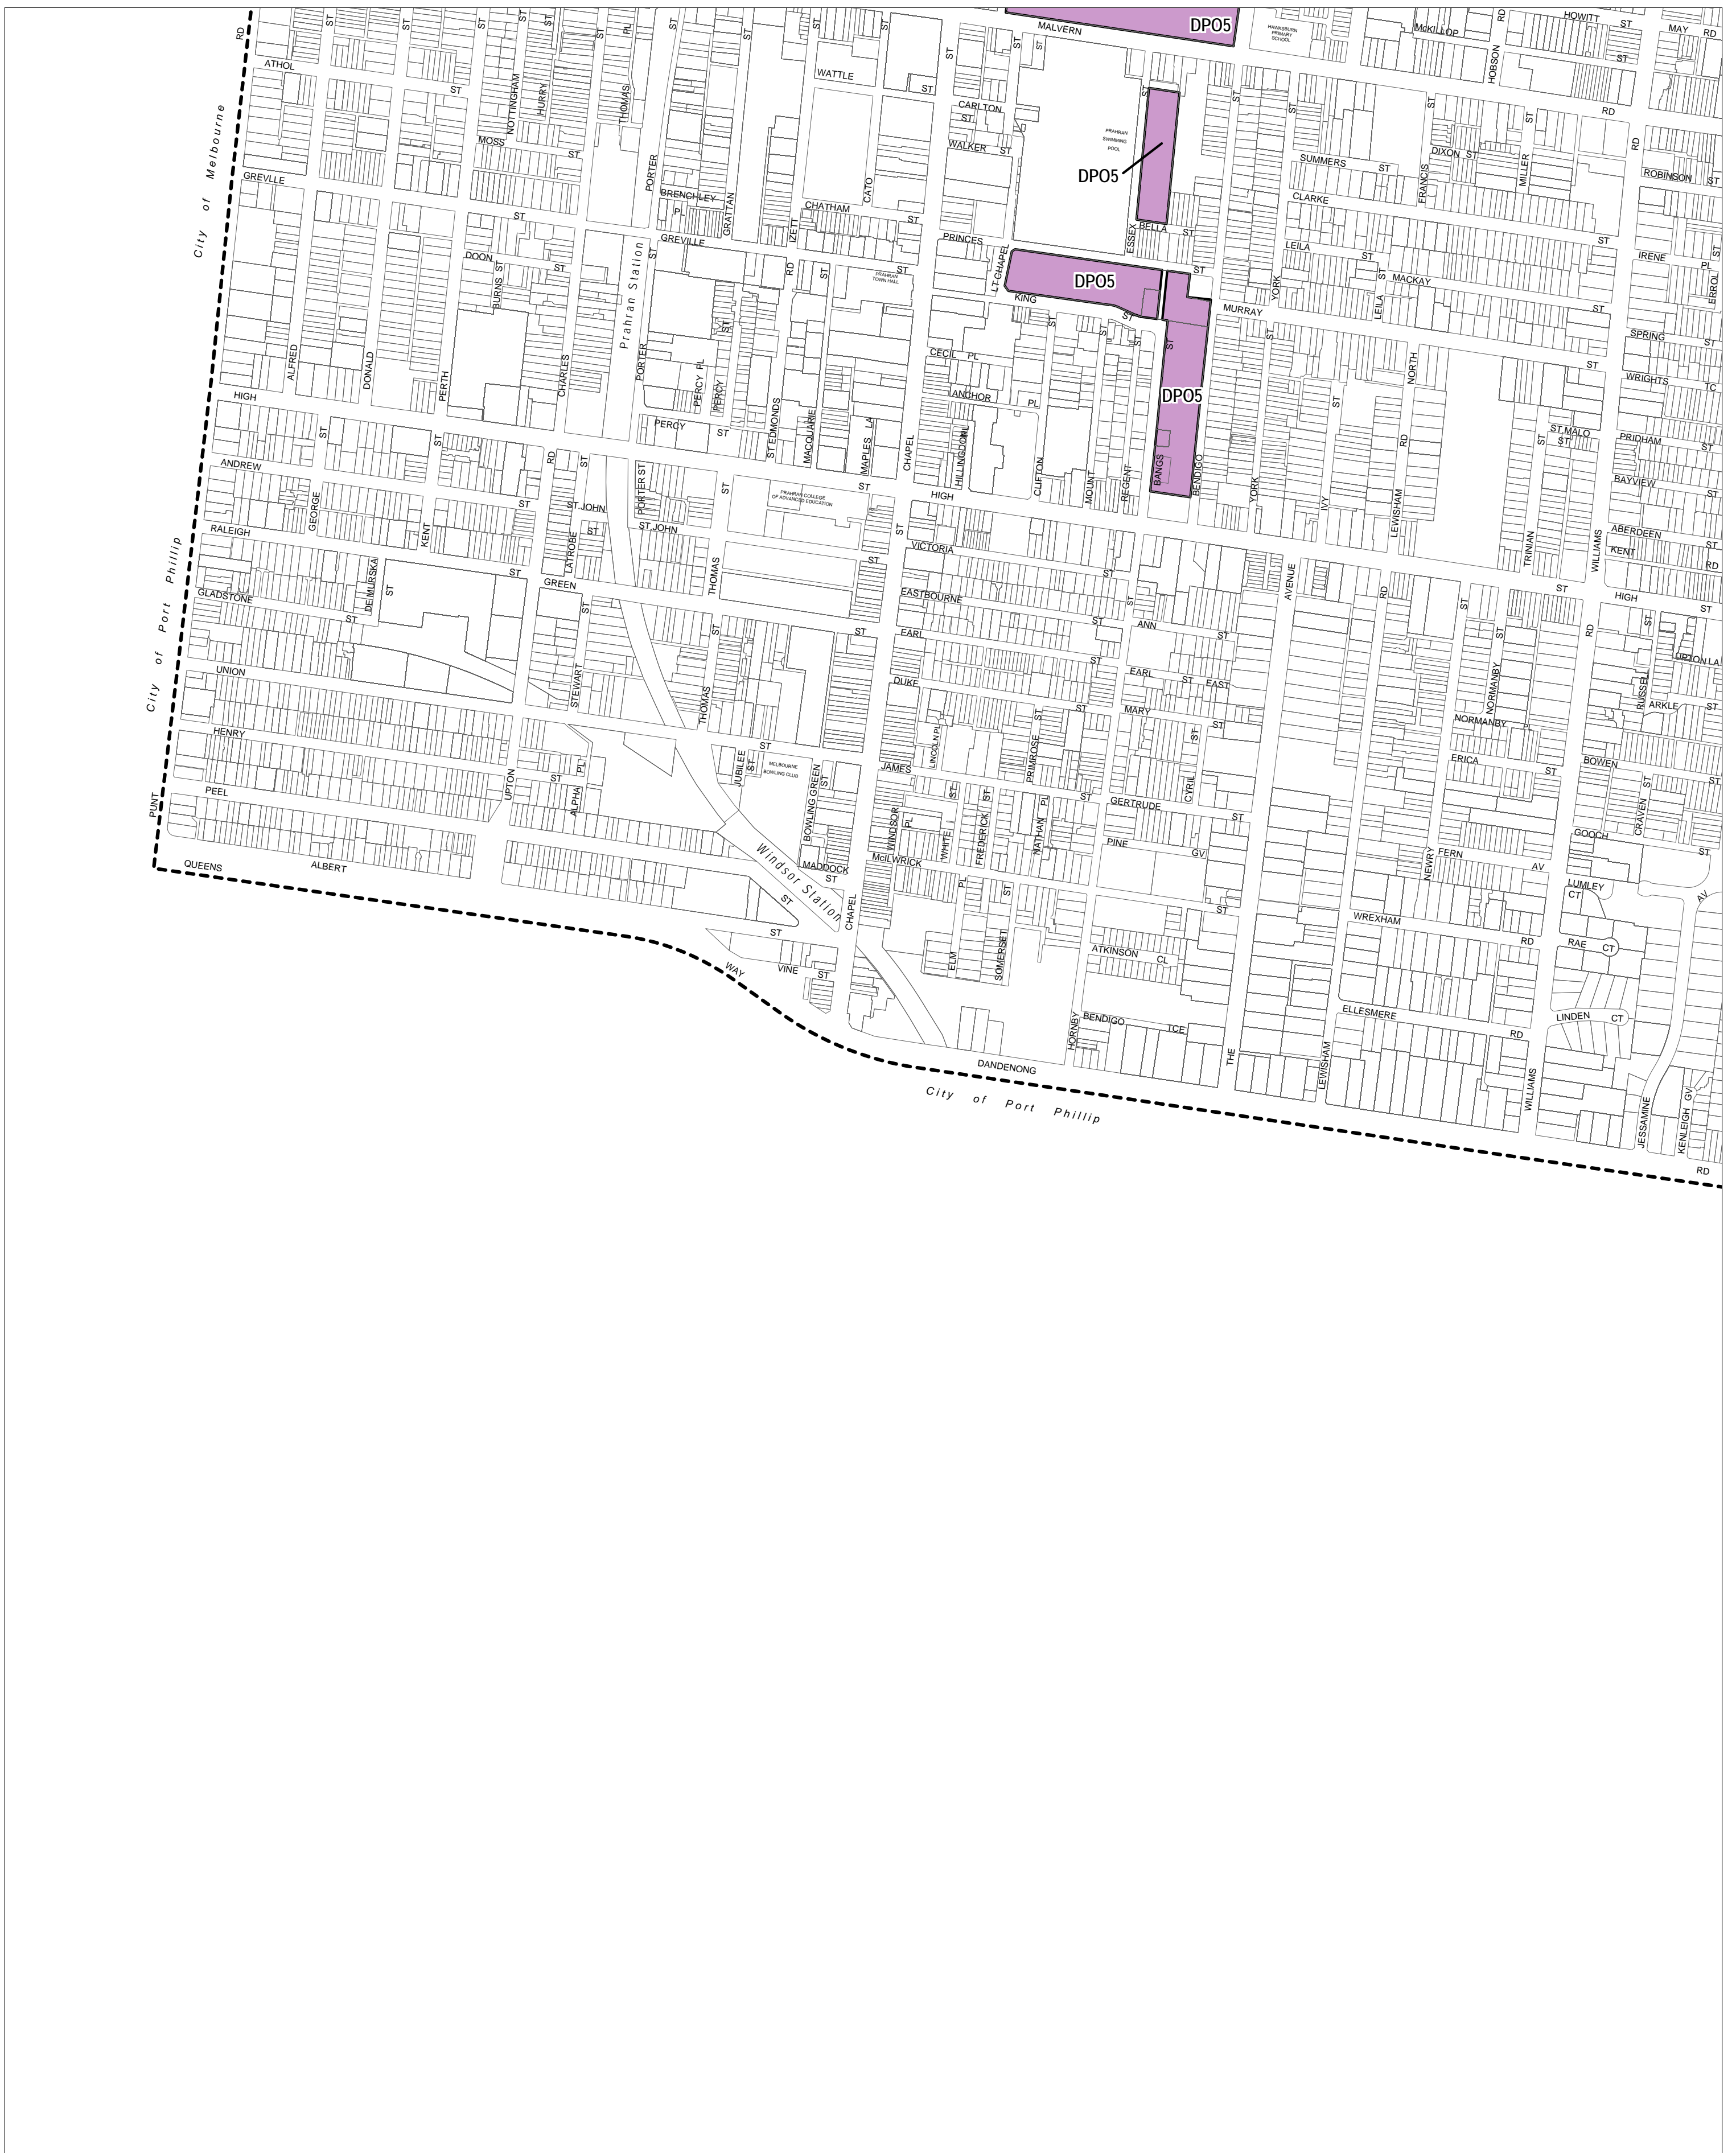

STONNINGTON PLANNING SCHEME - LOCAL PROVISION

Overlays
Development Plan Overlay

AUSTRALIAN MAP GRID ZONE 55

Printed: 18/7/2011

AMENDMENT C160