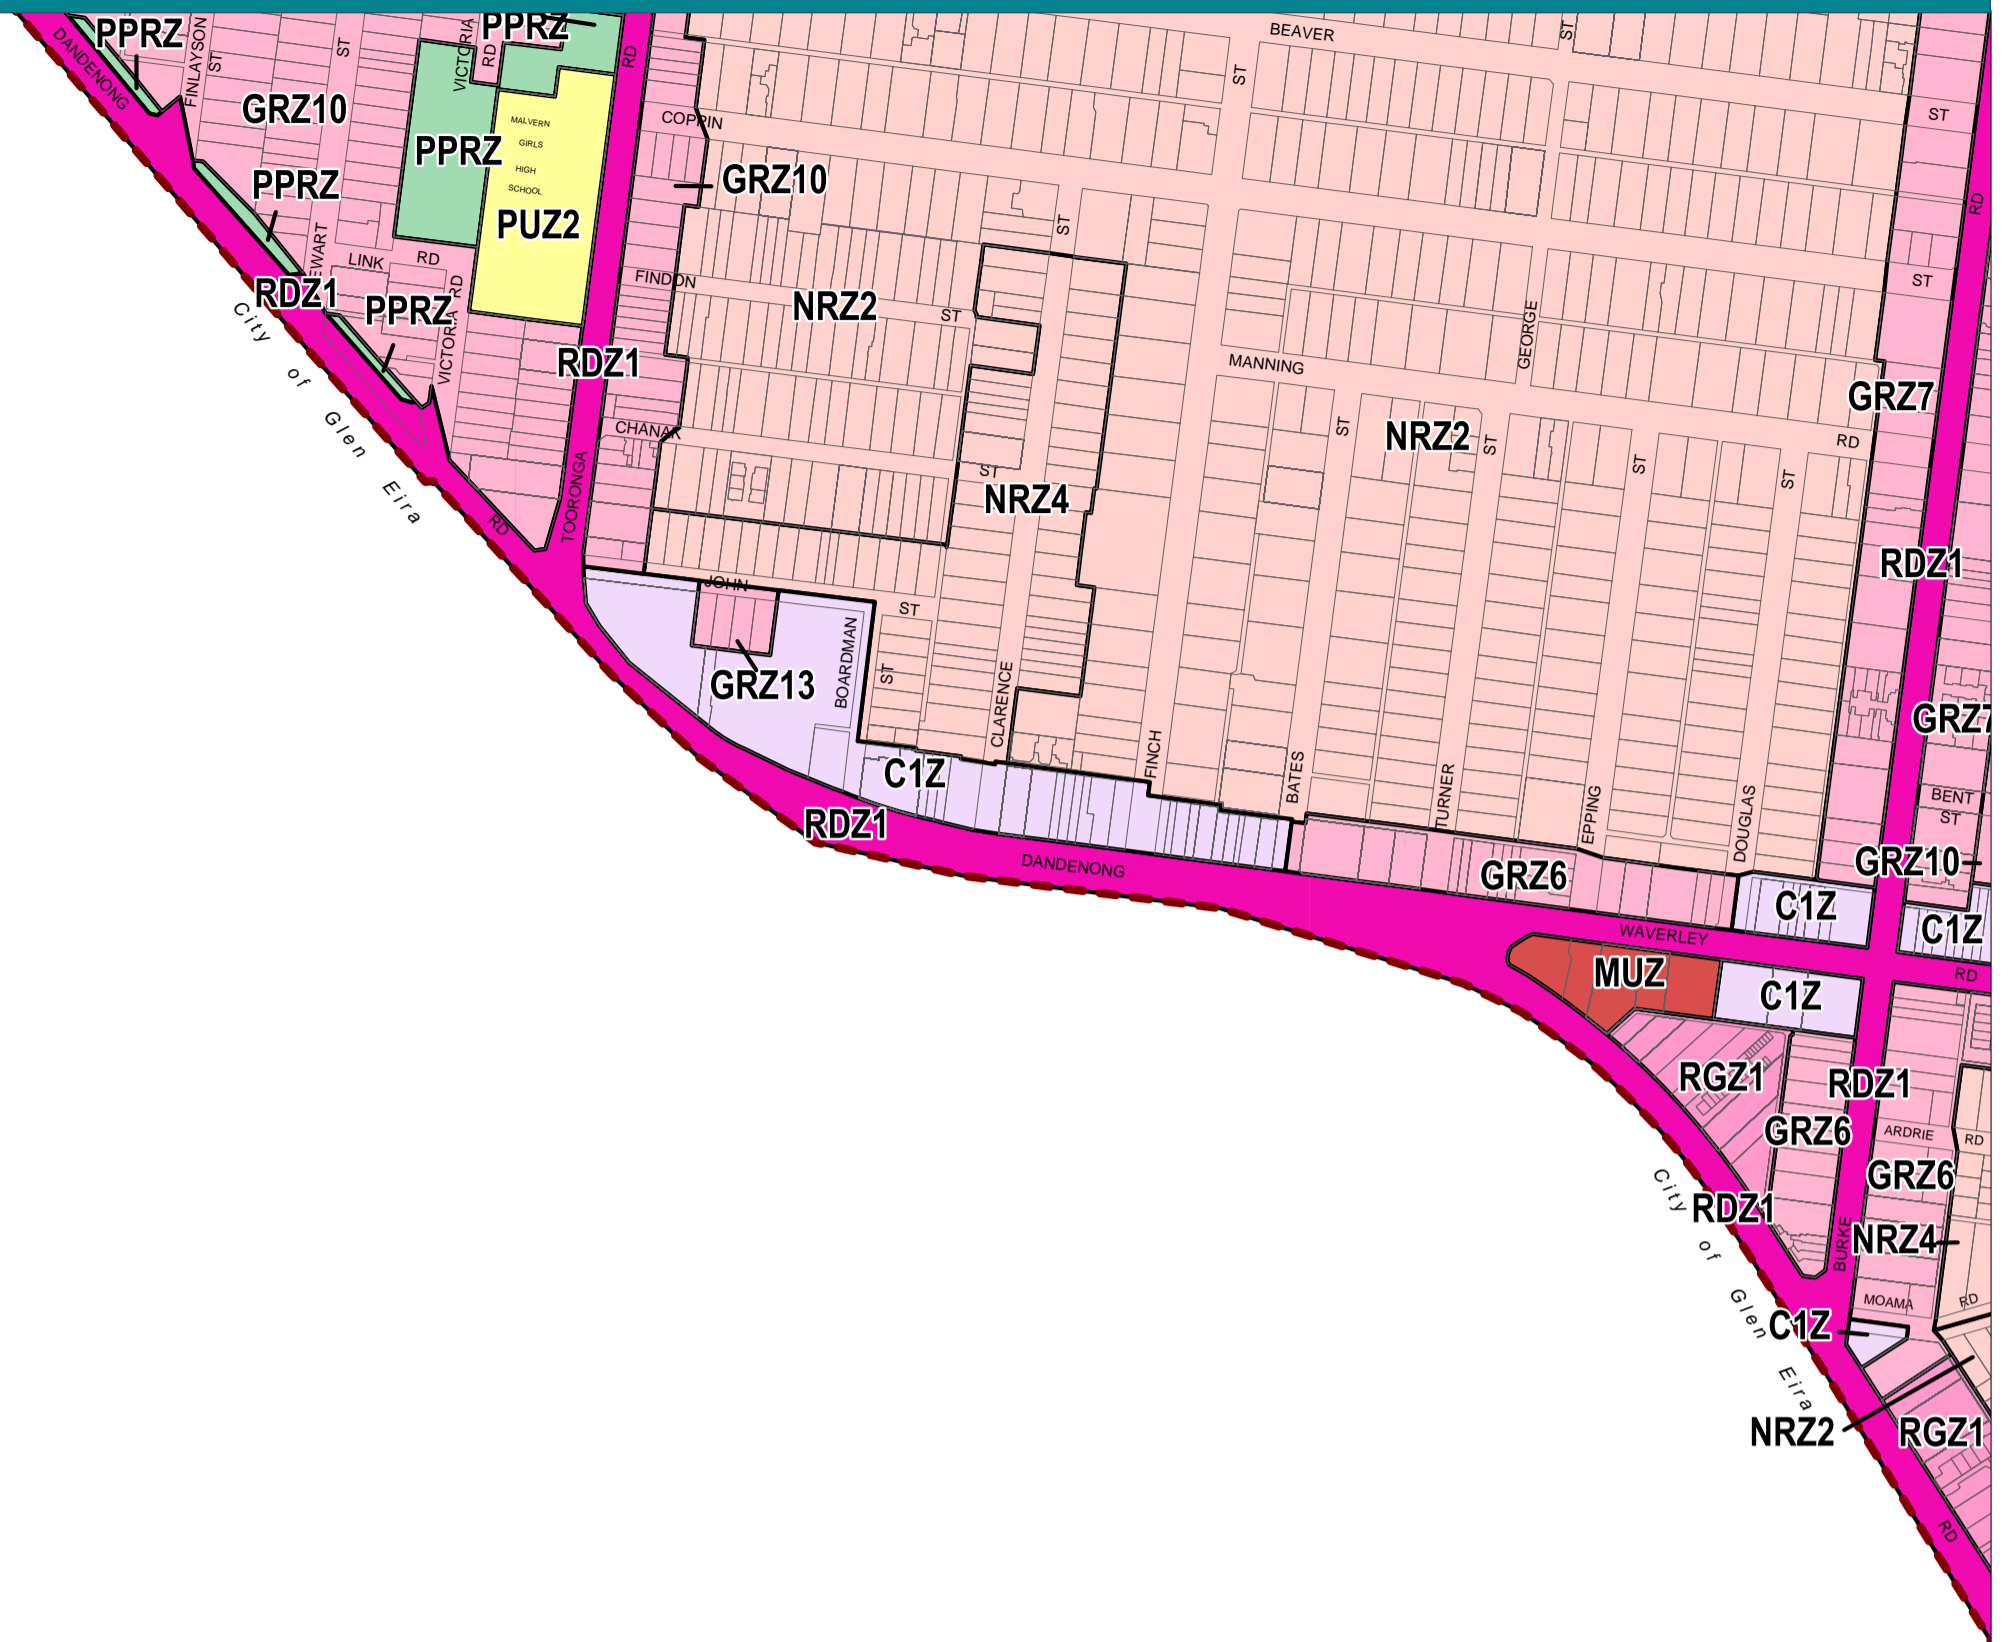

STONNINGTON PLANNING SCHEME - LOCAL PROVISION

See Glen Eira Planning Scheme

Commercial		Public Land		Residential	
C1Z	Commercial 1 Zone	PPRZ	Public Park And Recreation Zone	GRZ10	General Residential Zone - Schedule 10
		PUZ2	Public Use Zone - Education	GRZ13	General Residential Zone - Schedule 13
		RDZ1	Road Zone - Category 1	GRZ6	General Residential Zone - Schedule 6
		GRZ7	General Residential Zone - Schedule 7		
		MUZ	Mixed Use Zone		
		NRZ2	Neighbourhood Residential Zone - Schedule 2		
		NRZ4	Neighbourhood Residential Zone - Schedule 4		
		RGZ1	Residential Growth Zone - Schedule 1