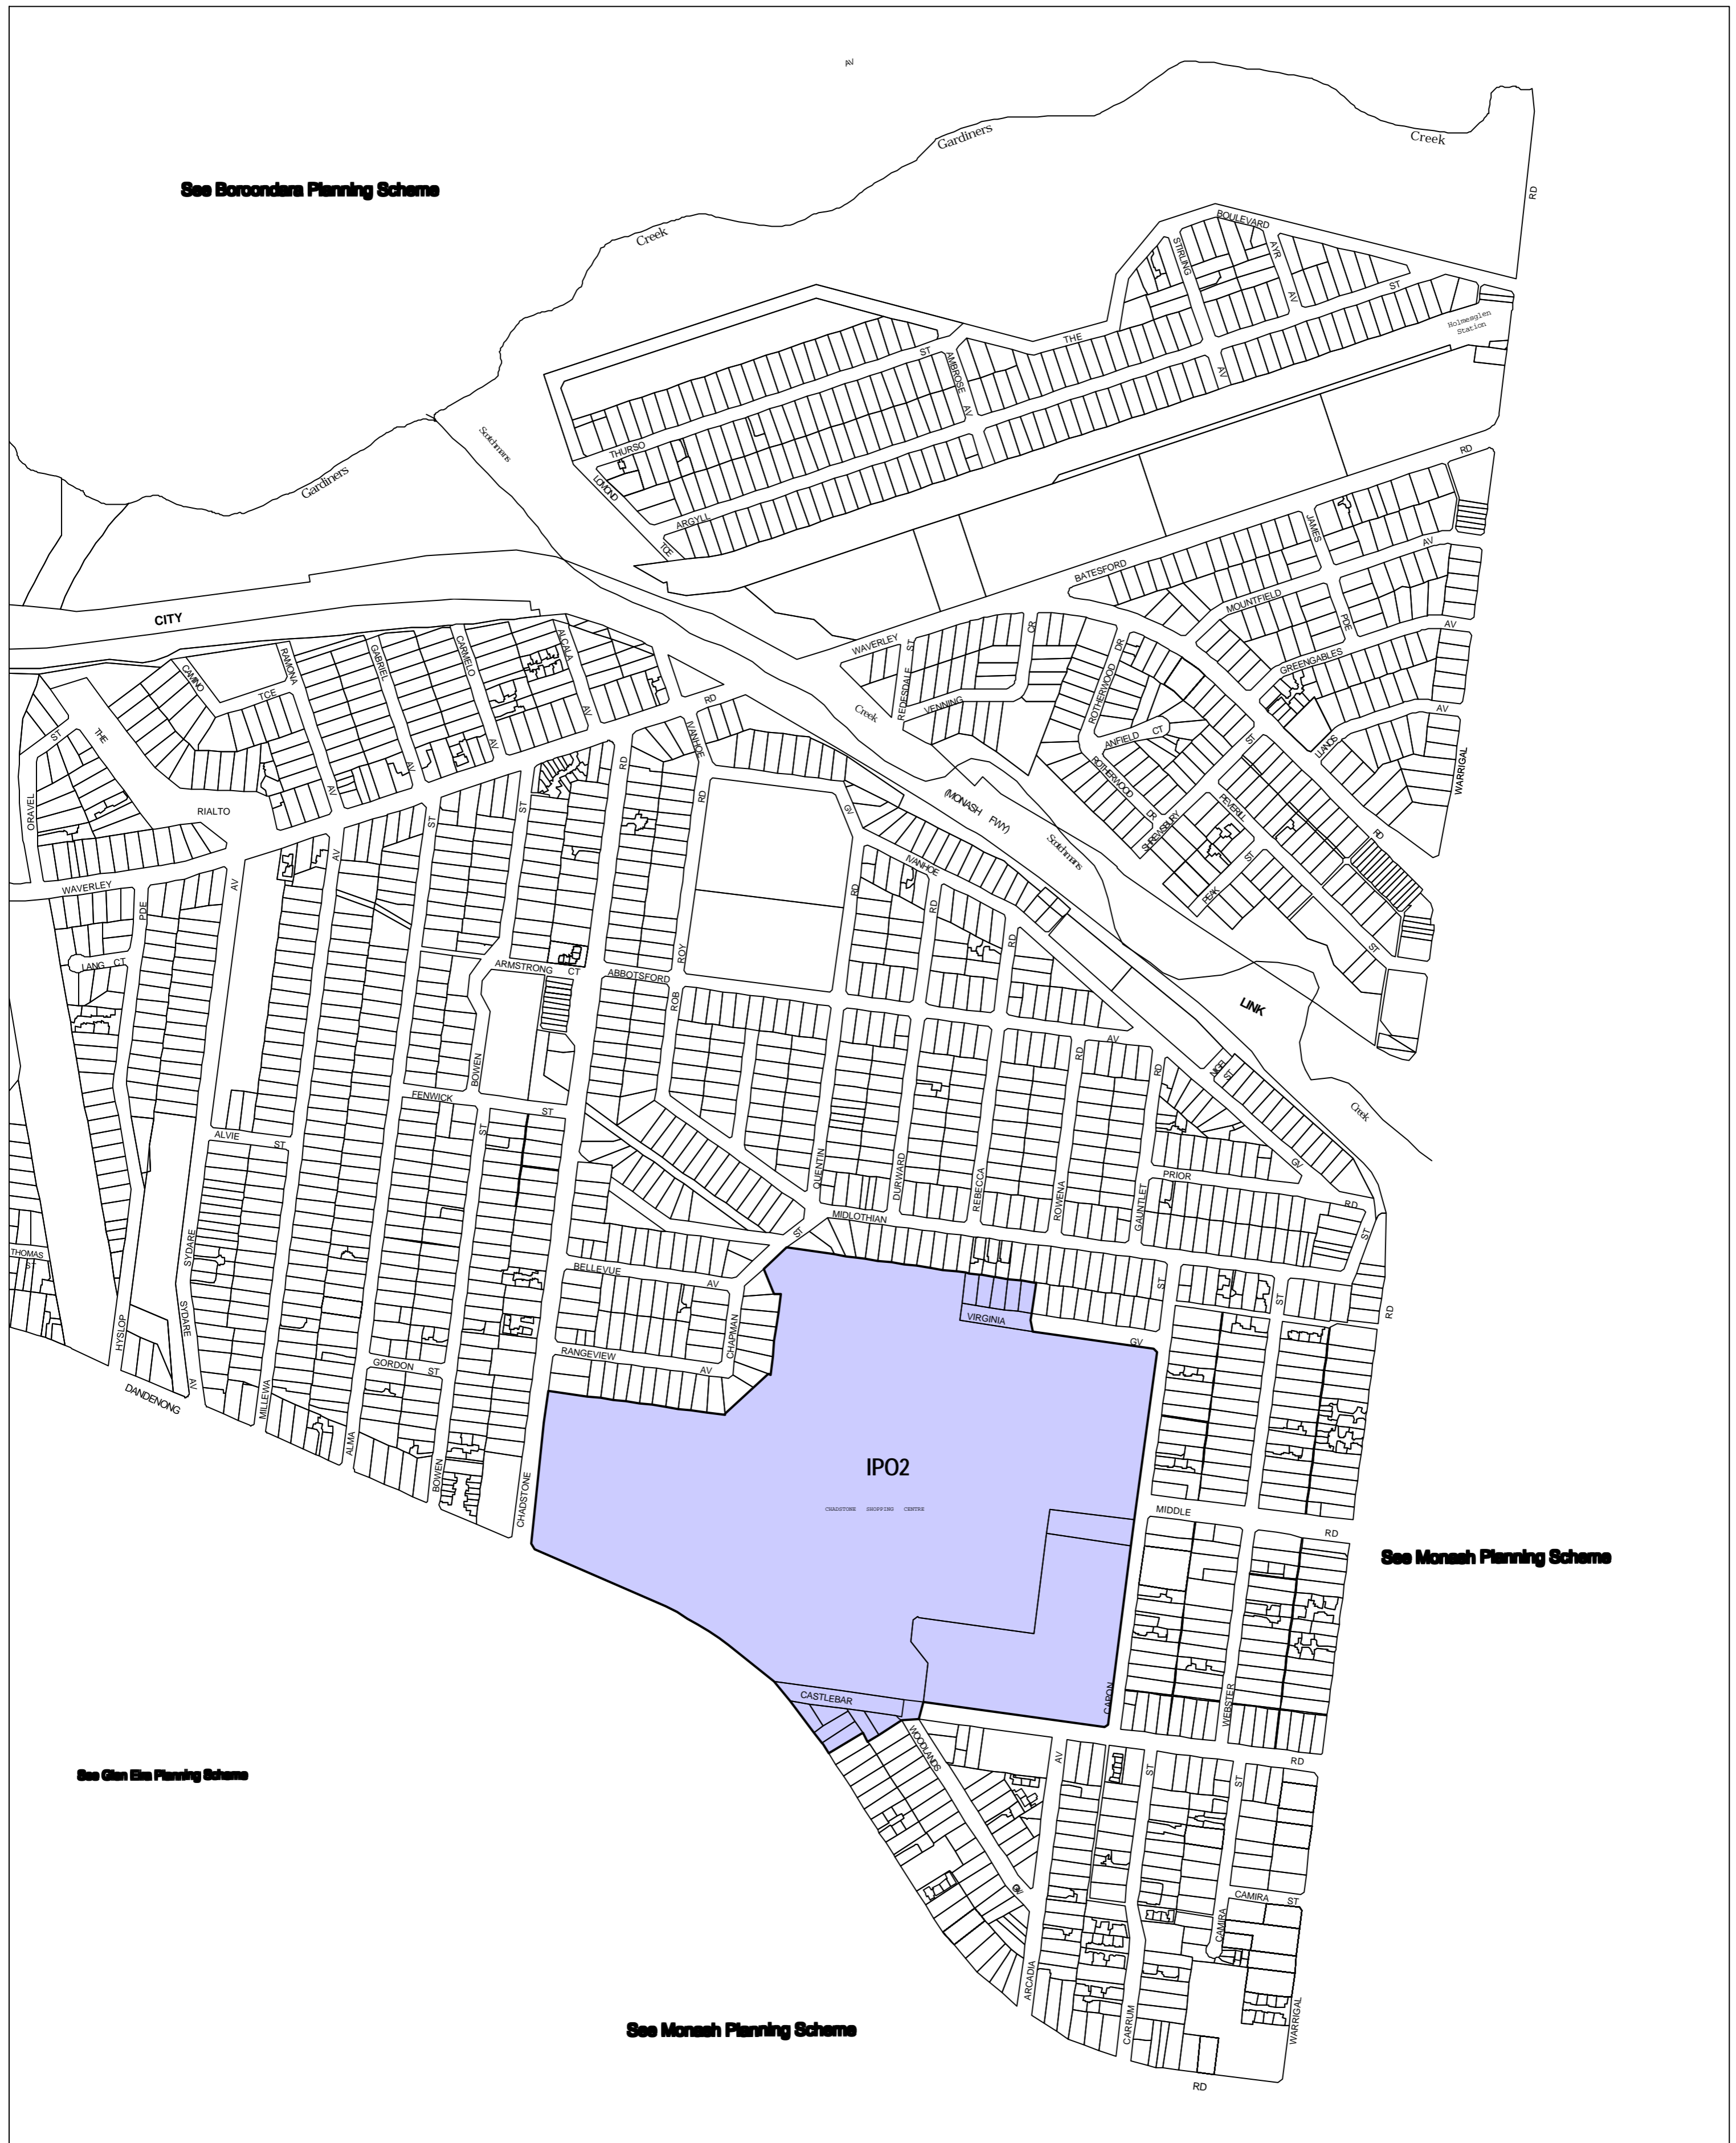

STONNINGTON PLANNING SCHEME - LOCAL PROVISION

See Borondara Planning Scheme

See Monash Planning Scheme

See Glen Eira Planning Scheme

See Monash Planning Scheme

Overlays	
	Incorporated Plan Overlay - Schedule 2