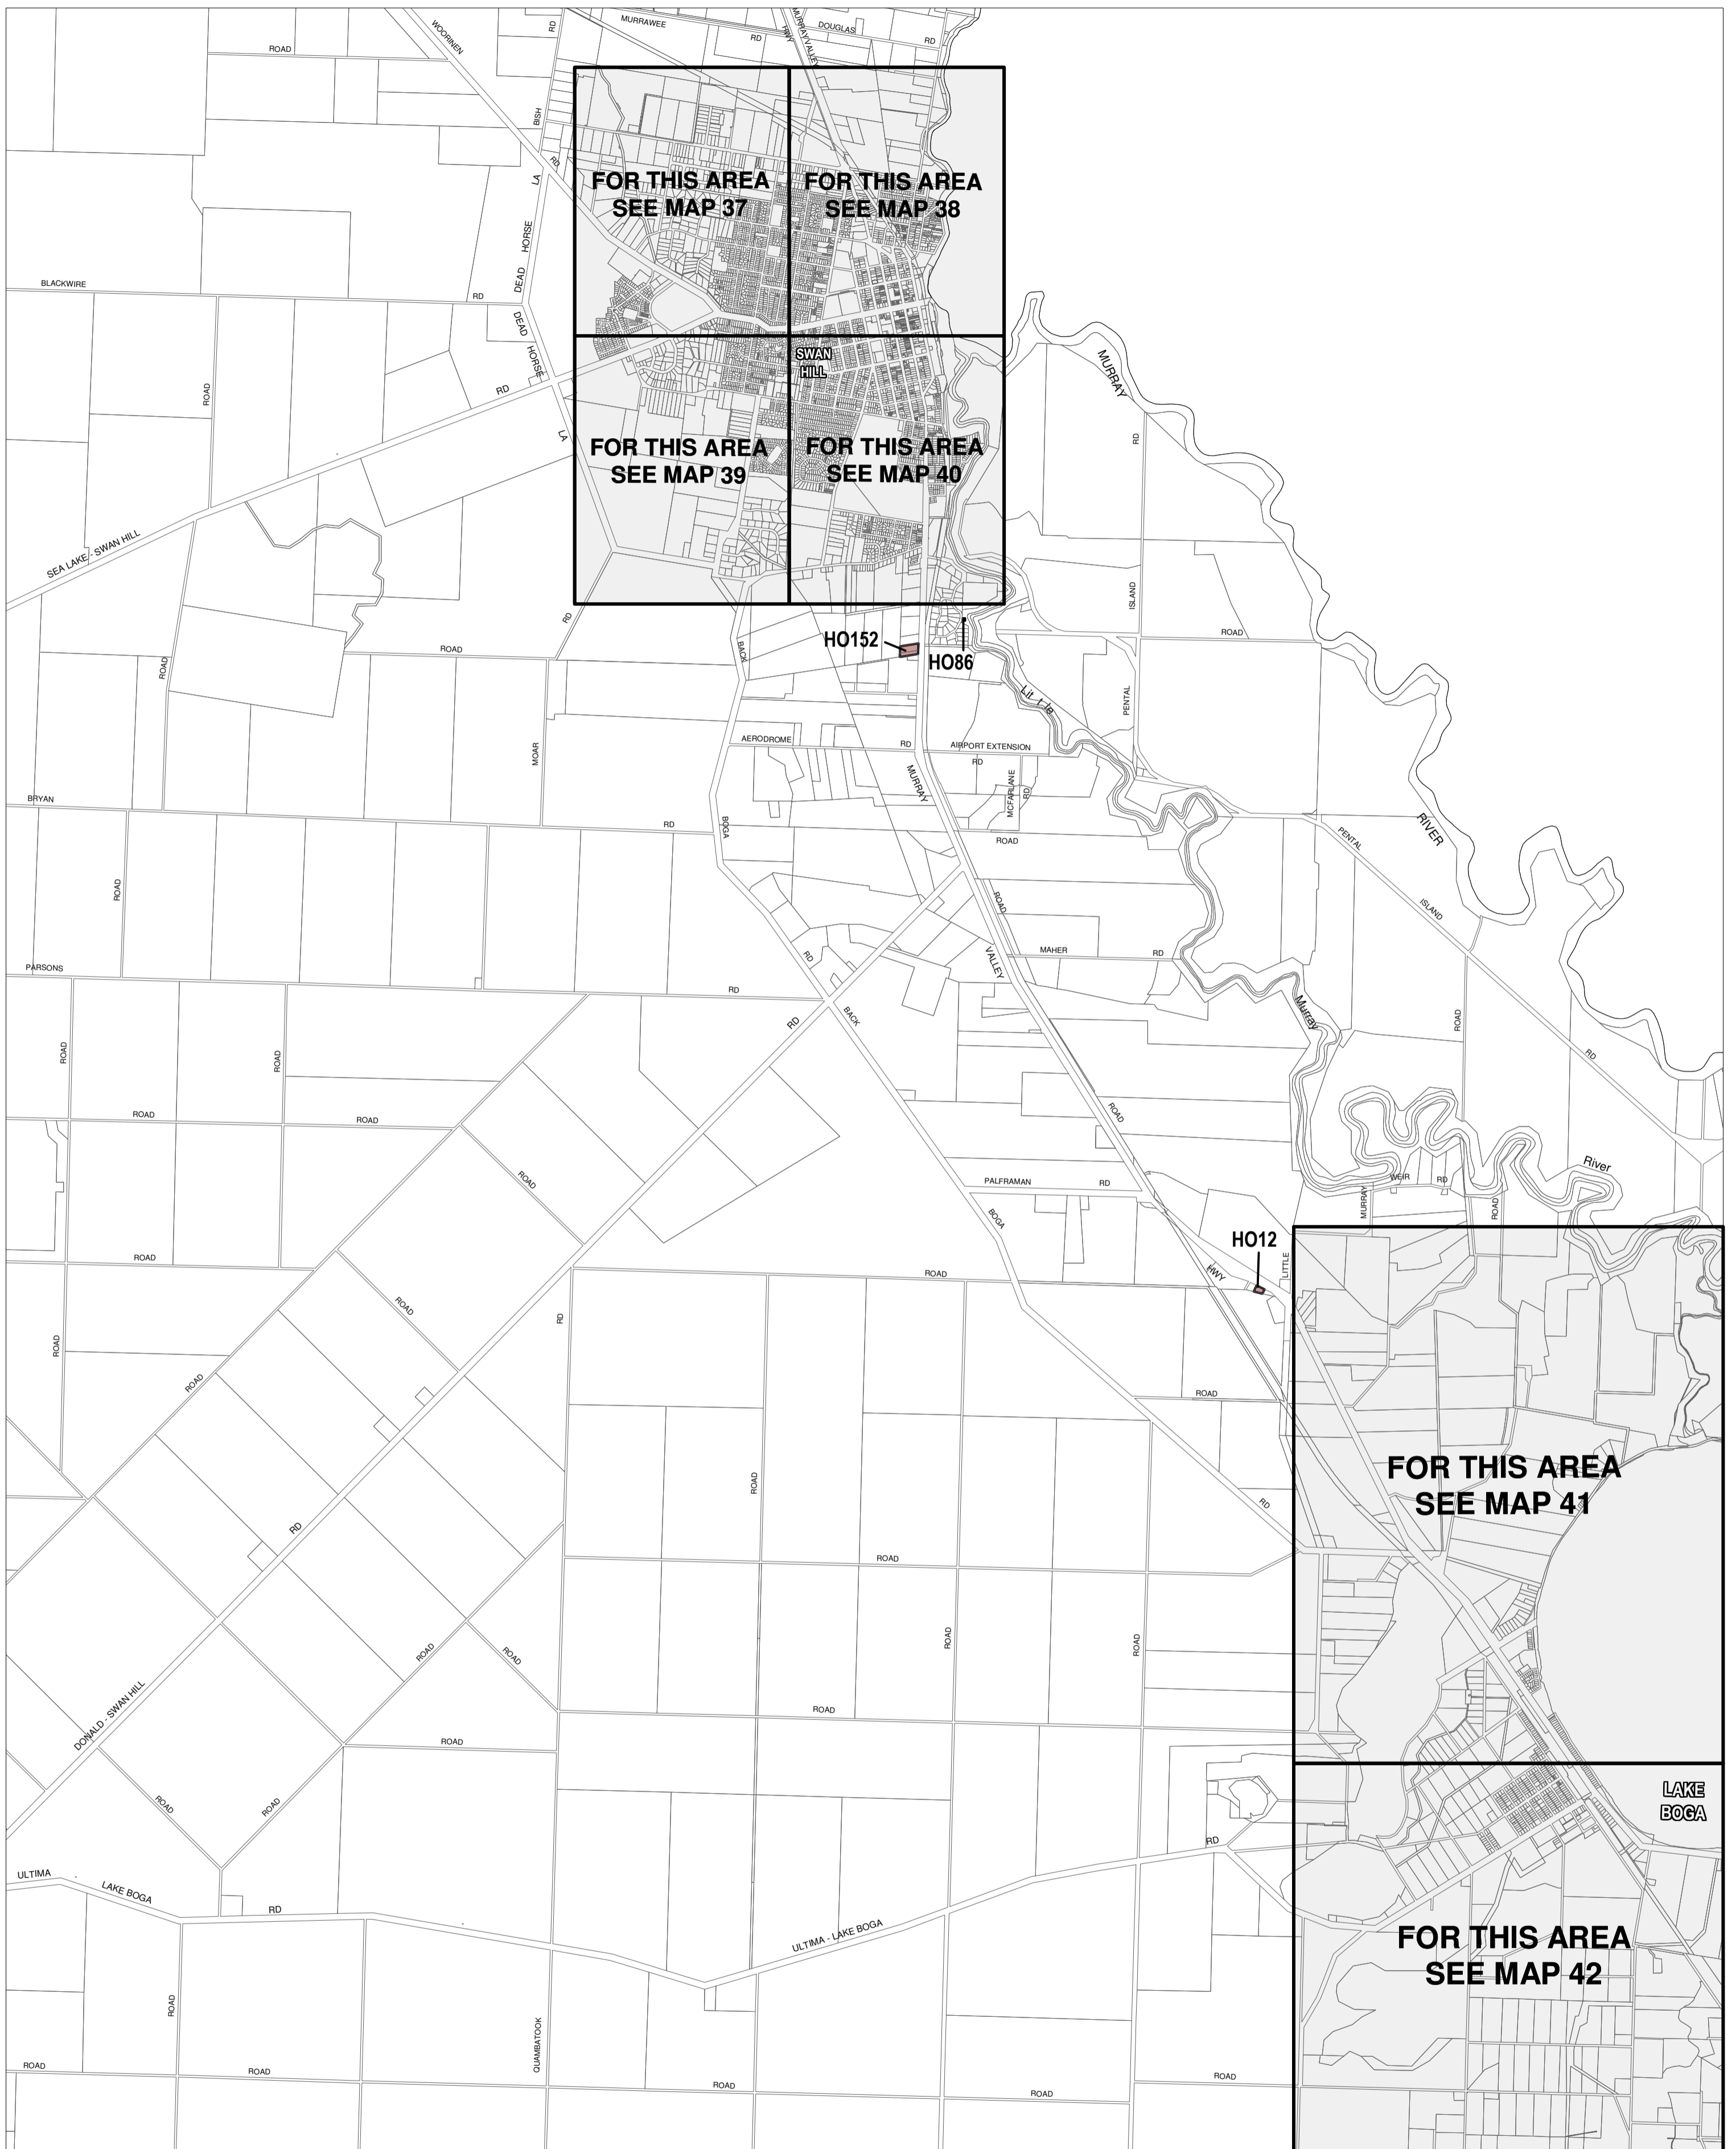

SWAN HILL PLANNING SCHEME - LOCAL PROVISION

Overlays

H0 Heritage Overlay

AUSTRALIAN MAP GRID ZONE 54

Printed: 9/7/2012

AMENDMENT C39