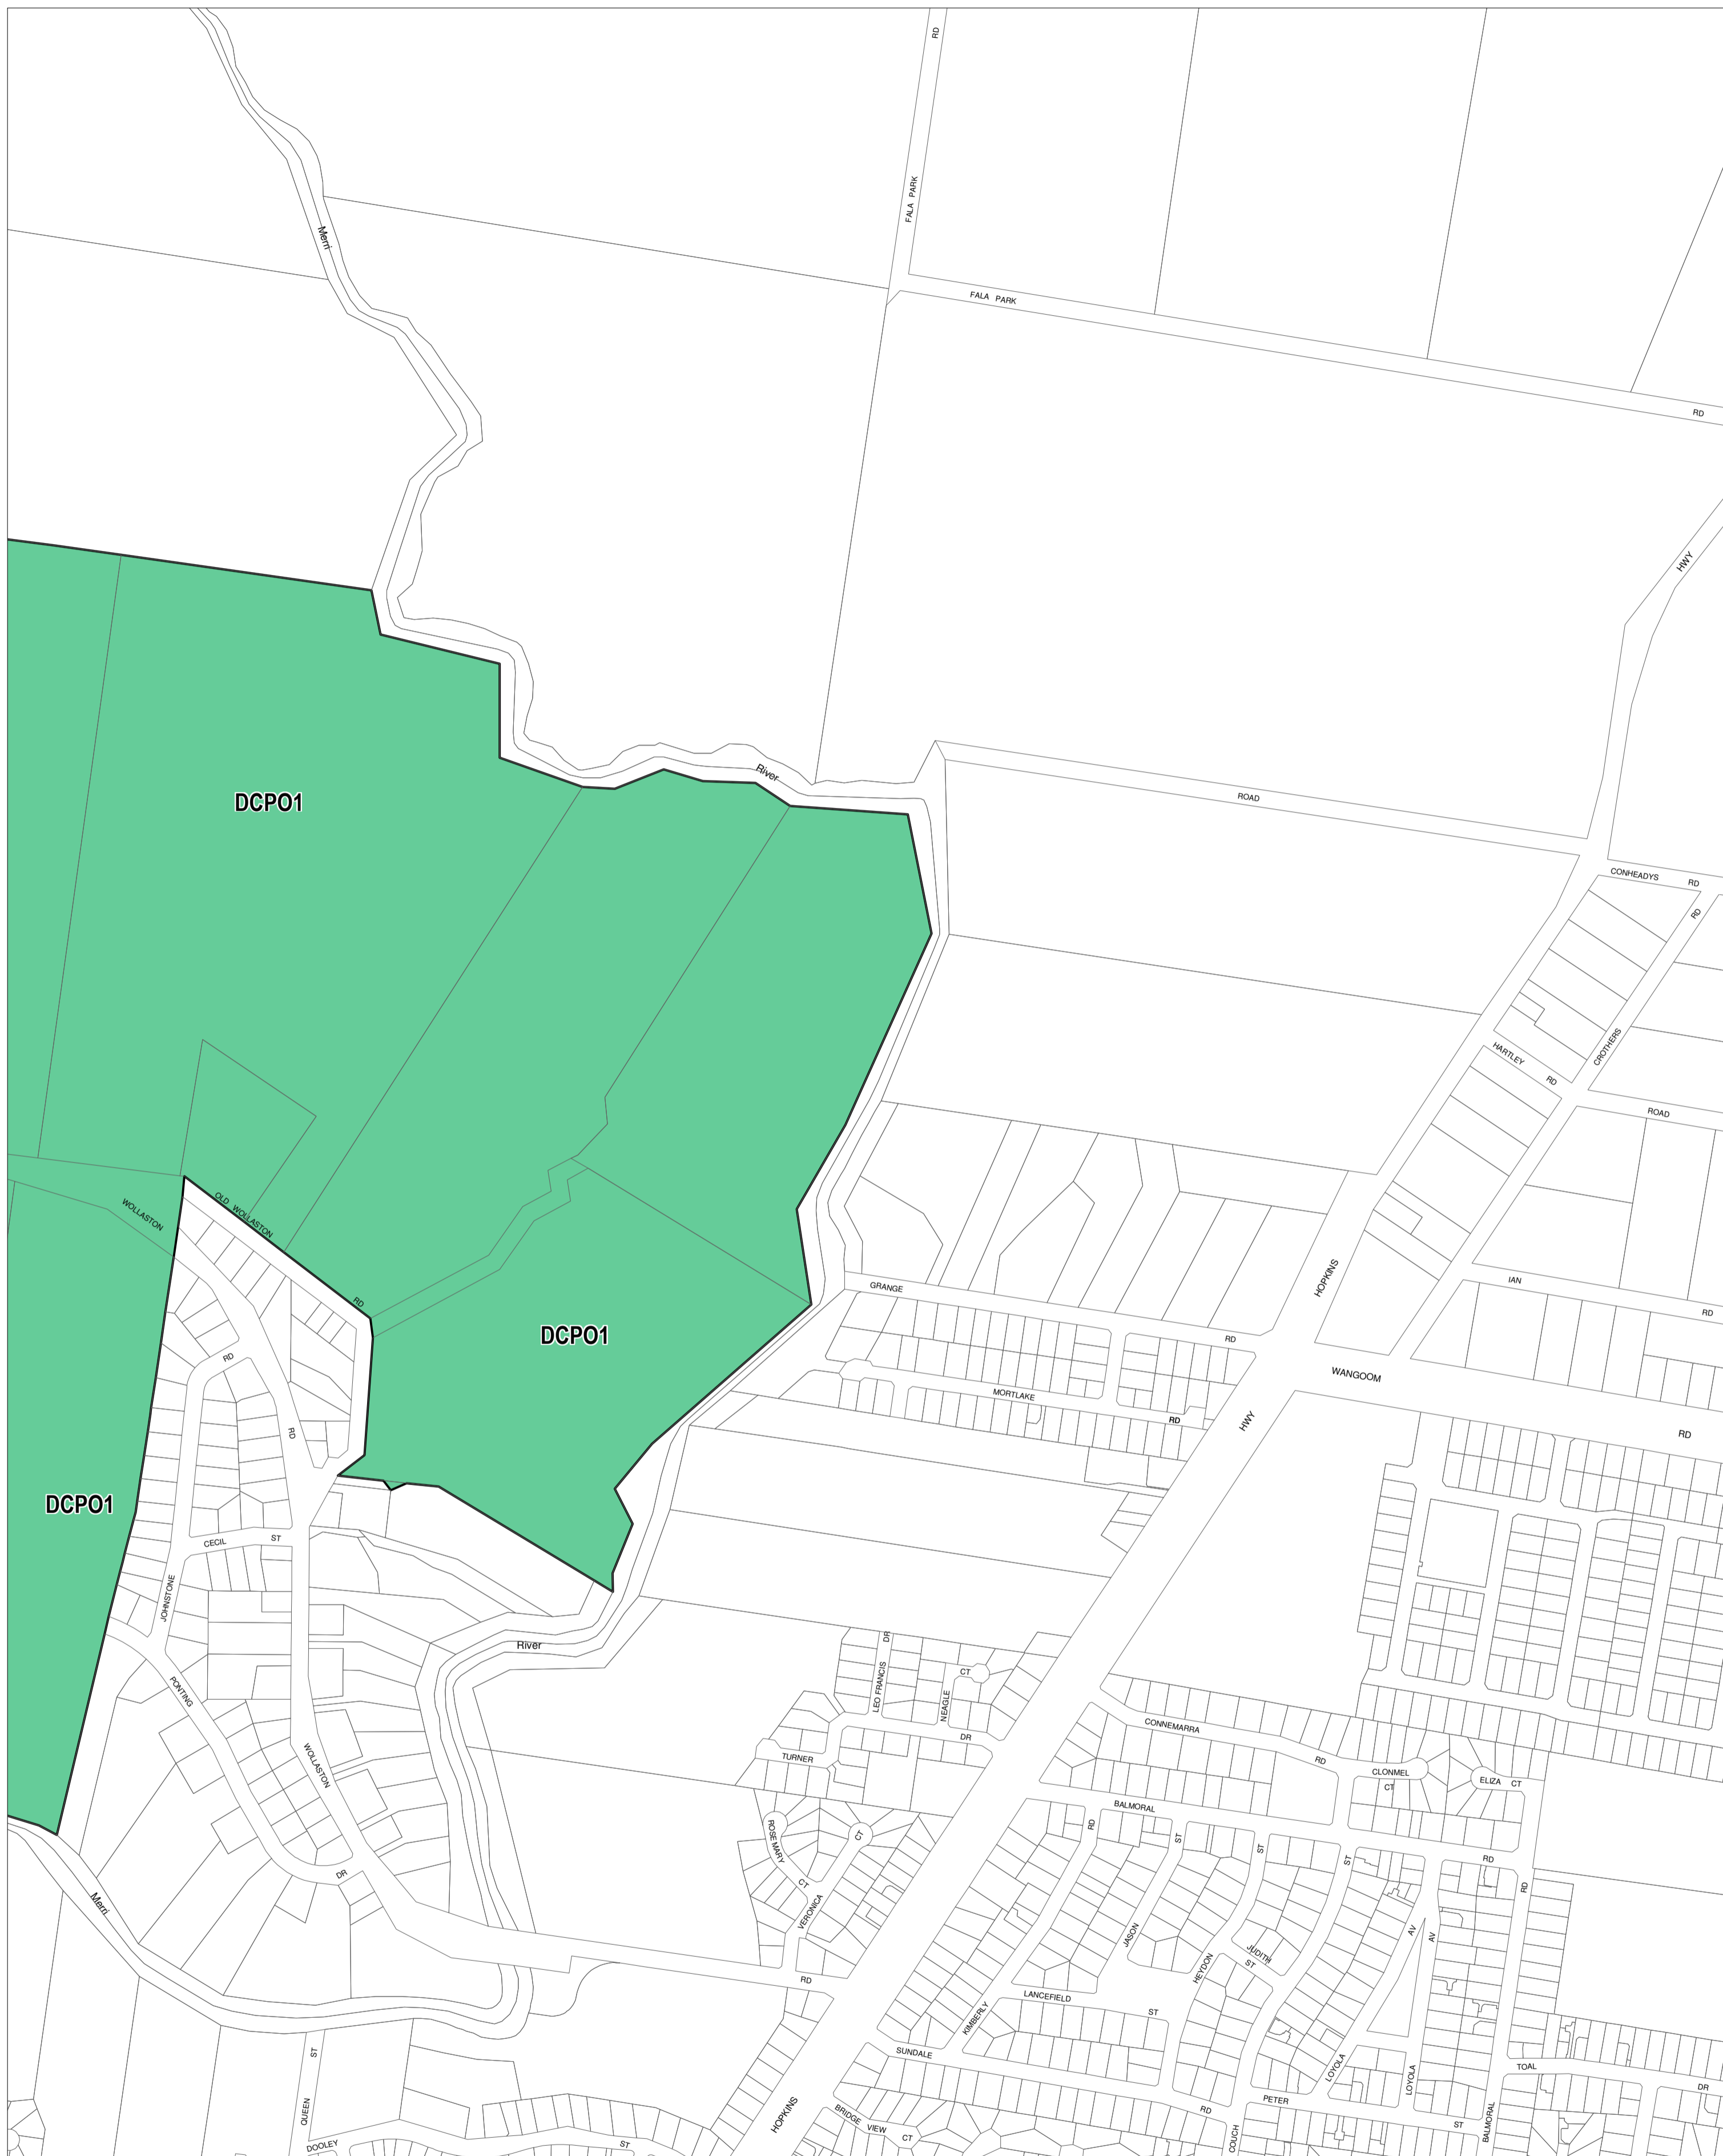

WARRNAMBOOL PLANNING SCHEME - LOCAL PROVISION

Overlays
DCPO1 Development Contributions Plan Overlay - Schedule 1

100 0 100 200 300 400 500 m
AUSTRALIAN MAP GRID ZONE 54

INDEX TO ADJOINING METRIC SERIES MAP

1	2	3
4	5	6
7	8	9
10	11	12
13	14	15
16	17	

Printed: 10/4/2012

AMENDMENT C69