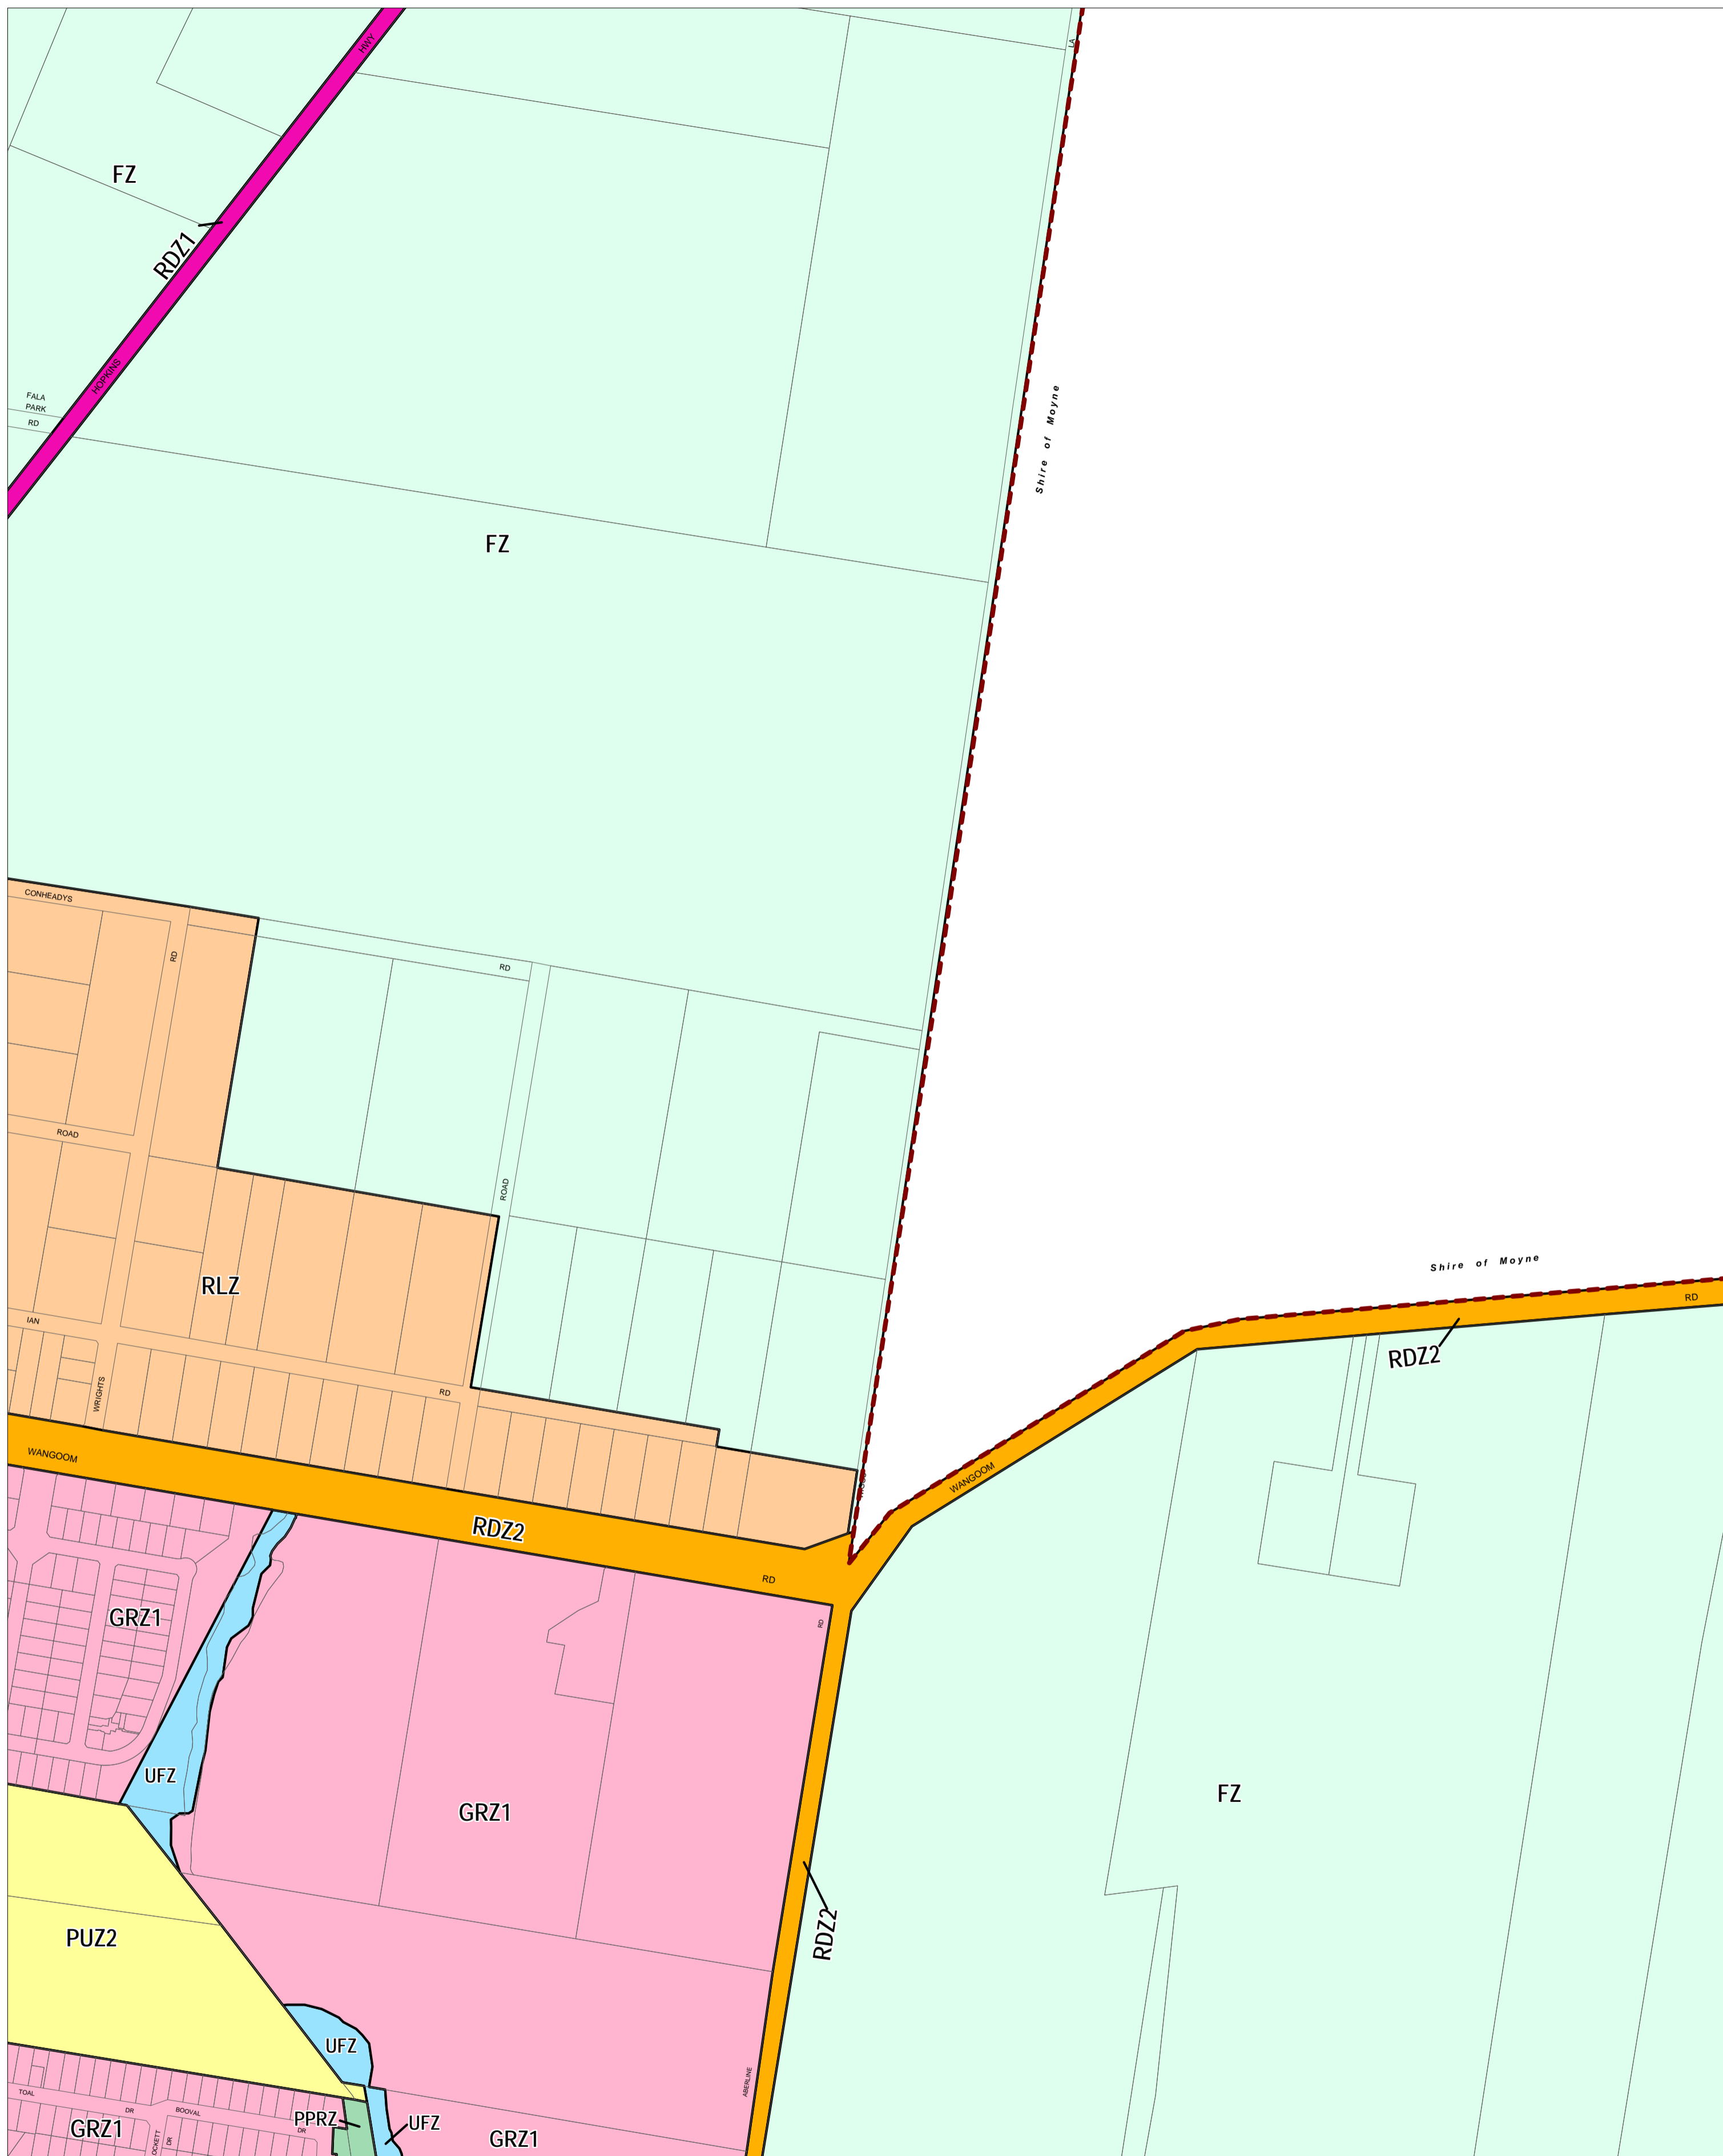

WARRNAMBOOL PLANNING SCHEME - LOCAL PROVISION

Public Land	Special Purpose
PPRZ Public Park And Recreation Zone	UFZ Urban Floodway Zone
PUZ2 Public Use Zone - Education	
RDZ1 Road Zone - Category 1	
RDZ2 Road Zone - Category 2	
Residential	
GRZ1 General Residential Zone - Schedule 1	
Rural	
FZ Farming Zone	
RLZ Rural Living Zone	

AUSTRALIAN MAP GRID ZONE 54

Printed: 9/12/2014

AMENDMENT C91