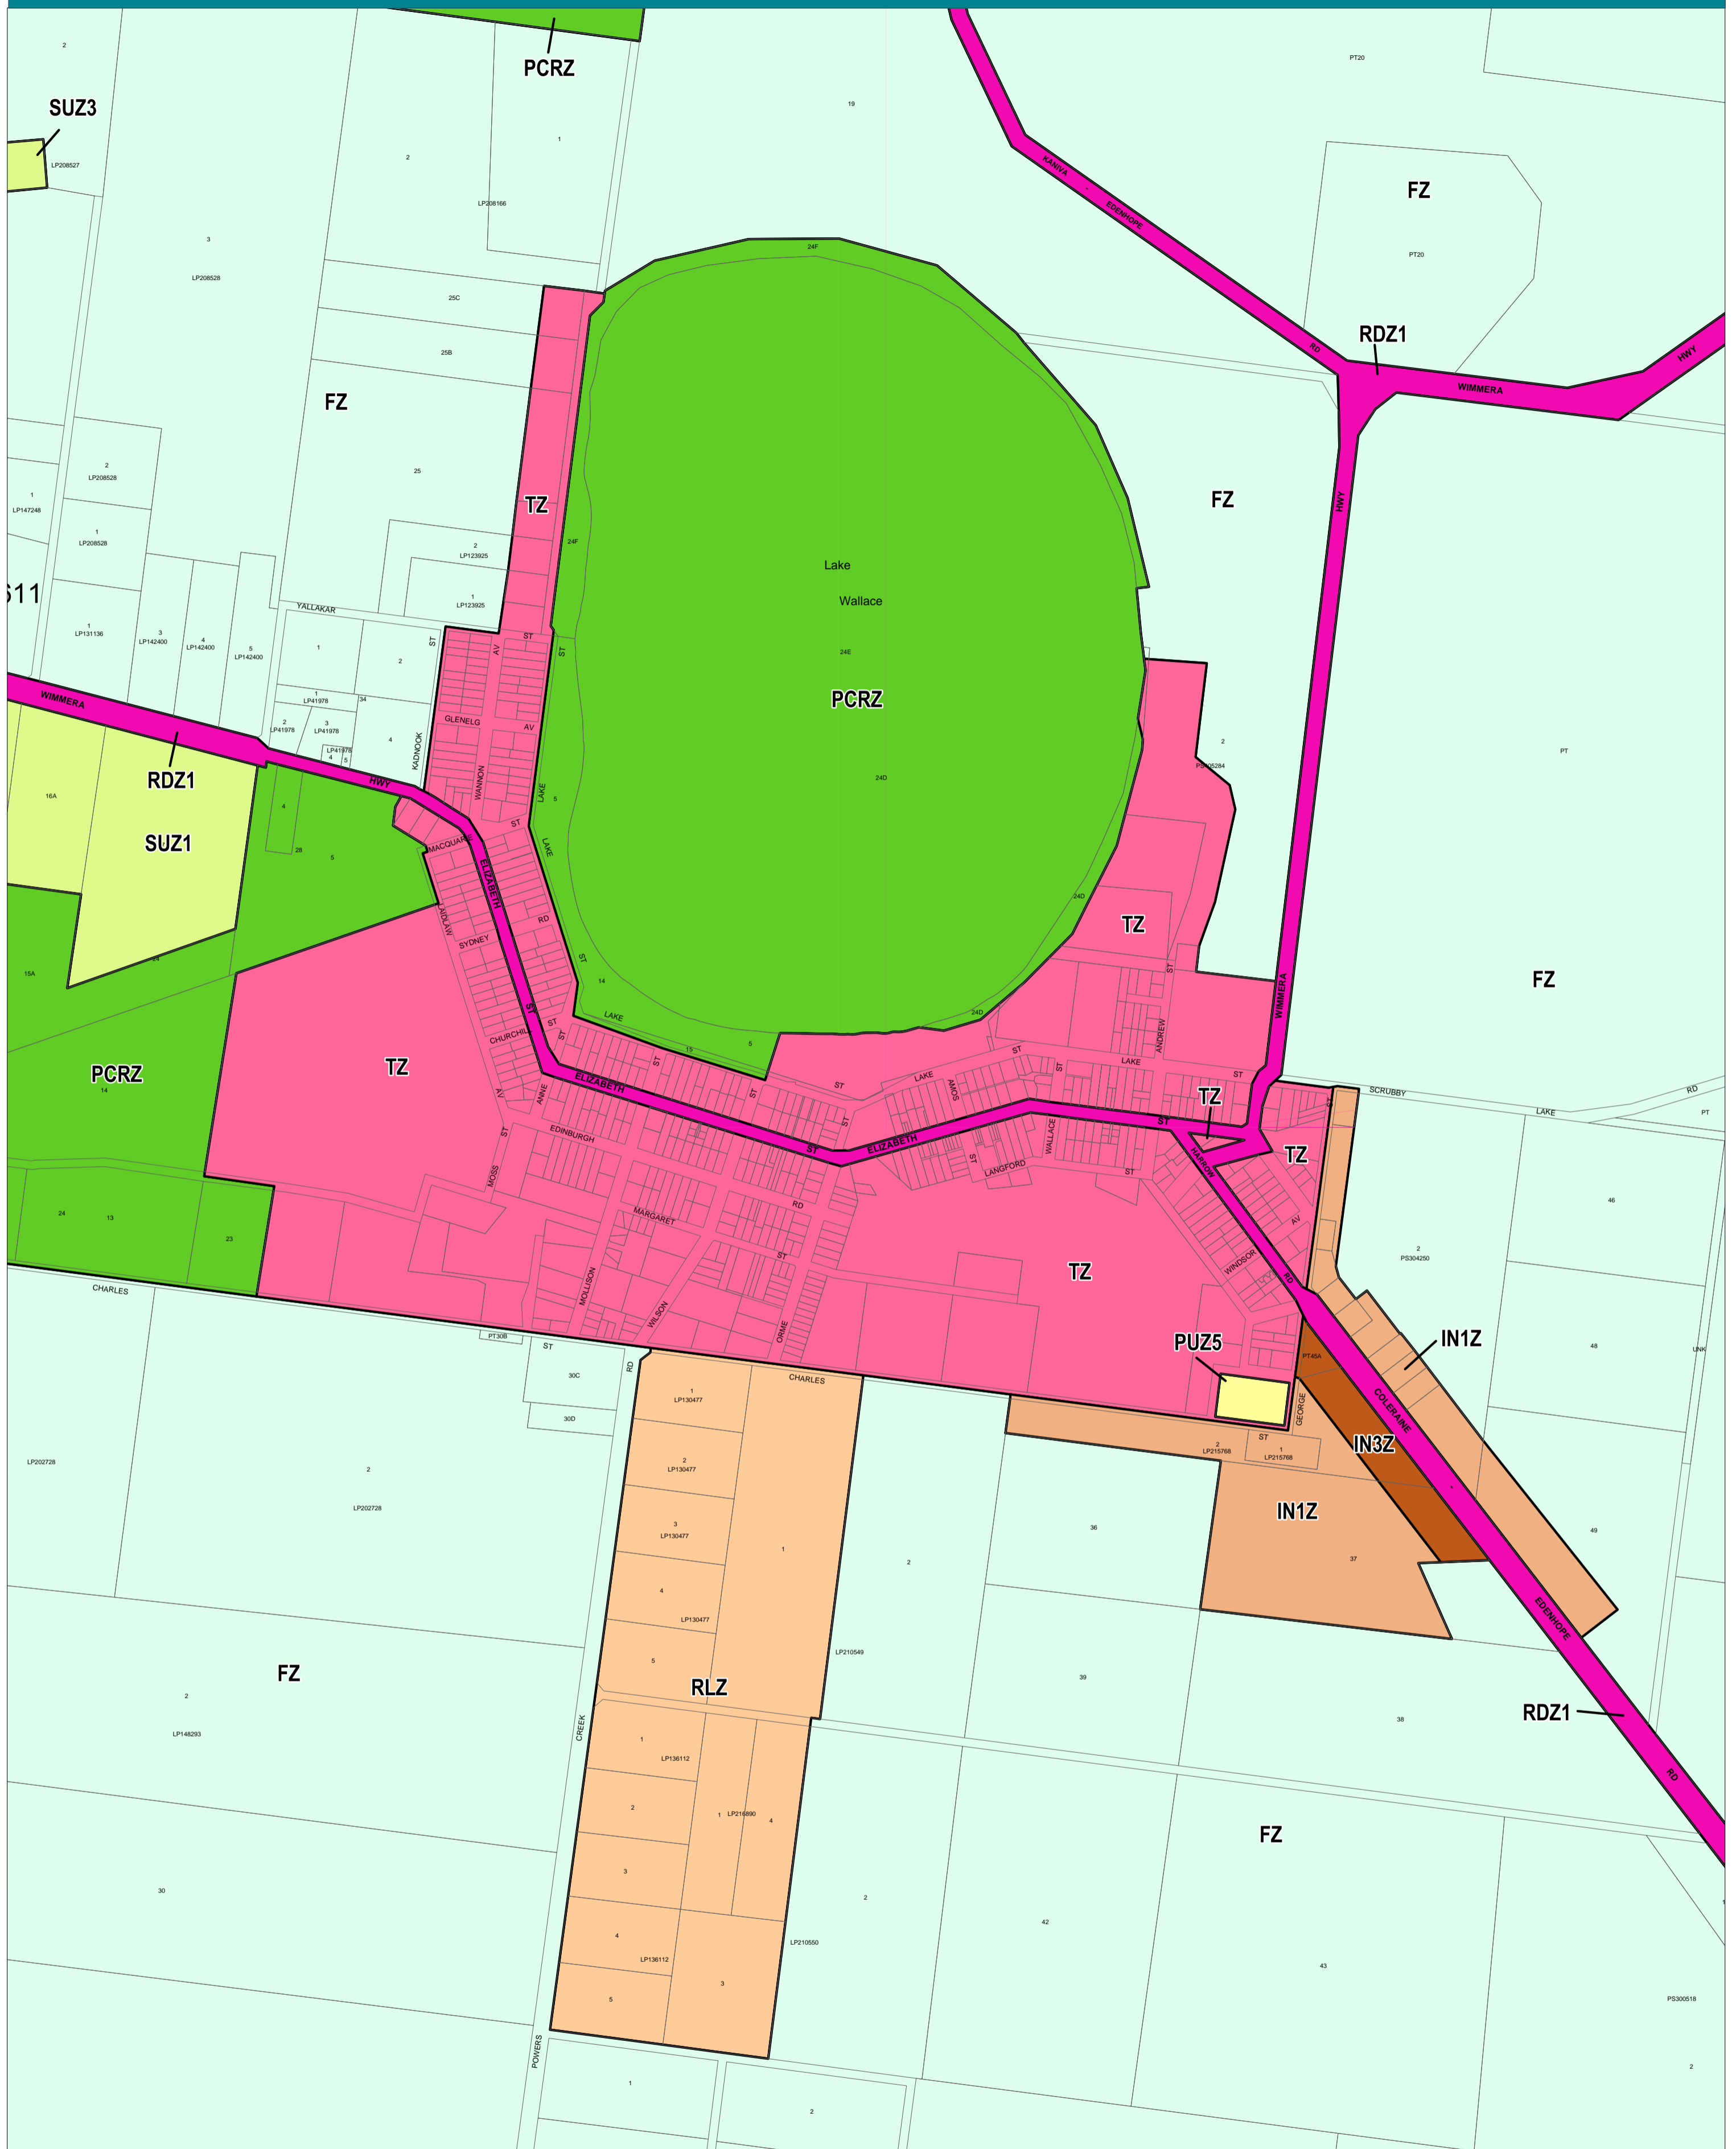

WEST WIMMERA PLANNING SCHEME - LOCAL PROVISION

This publication is copyright. No part may be reproduced by any process except in accordance with the provisions of the Copyright Act. © State of Victoria.
 This map should be read in conjunction with additional Planning Overlay Maps (if applicable) as indicated on the INDEX TO MAPS.

Industrial	Rural Living Zone	Special Purpose
IN1Z Industrial 1 Zone	RLZ Rural Living Zone	SUZ1 Special Use Zone - Schedule 1
IN3Z Industrial 3 Zone		SUZ3 Special Use Zone - Schedule 3
Public Land		
PCRZ Public Conservation and Resource Zone		
PUZ5 Public Use Zone - Cemetery/Crematorium		
RDZ1 Road Zone - Category 1		
Residential		
TZ Township Zone		
Rural		
FZ Farming Zone		

AUSTRALIAN MAP GRID ZONE 54
 PREPARED BY: Planning Mapping Services

INDEX TO ADJOINING METRIC SERIES MAP

1	2
3	4
5	6
7	8
9	10
11	12
13	14
15	16
17	18
19	20
21	22
23	24
25	26
27	28
29	30
31	32
33	34
35	36
37	38
39	40
41	42