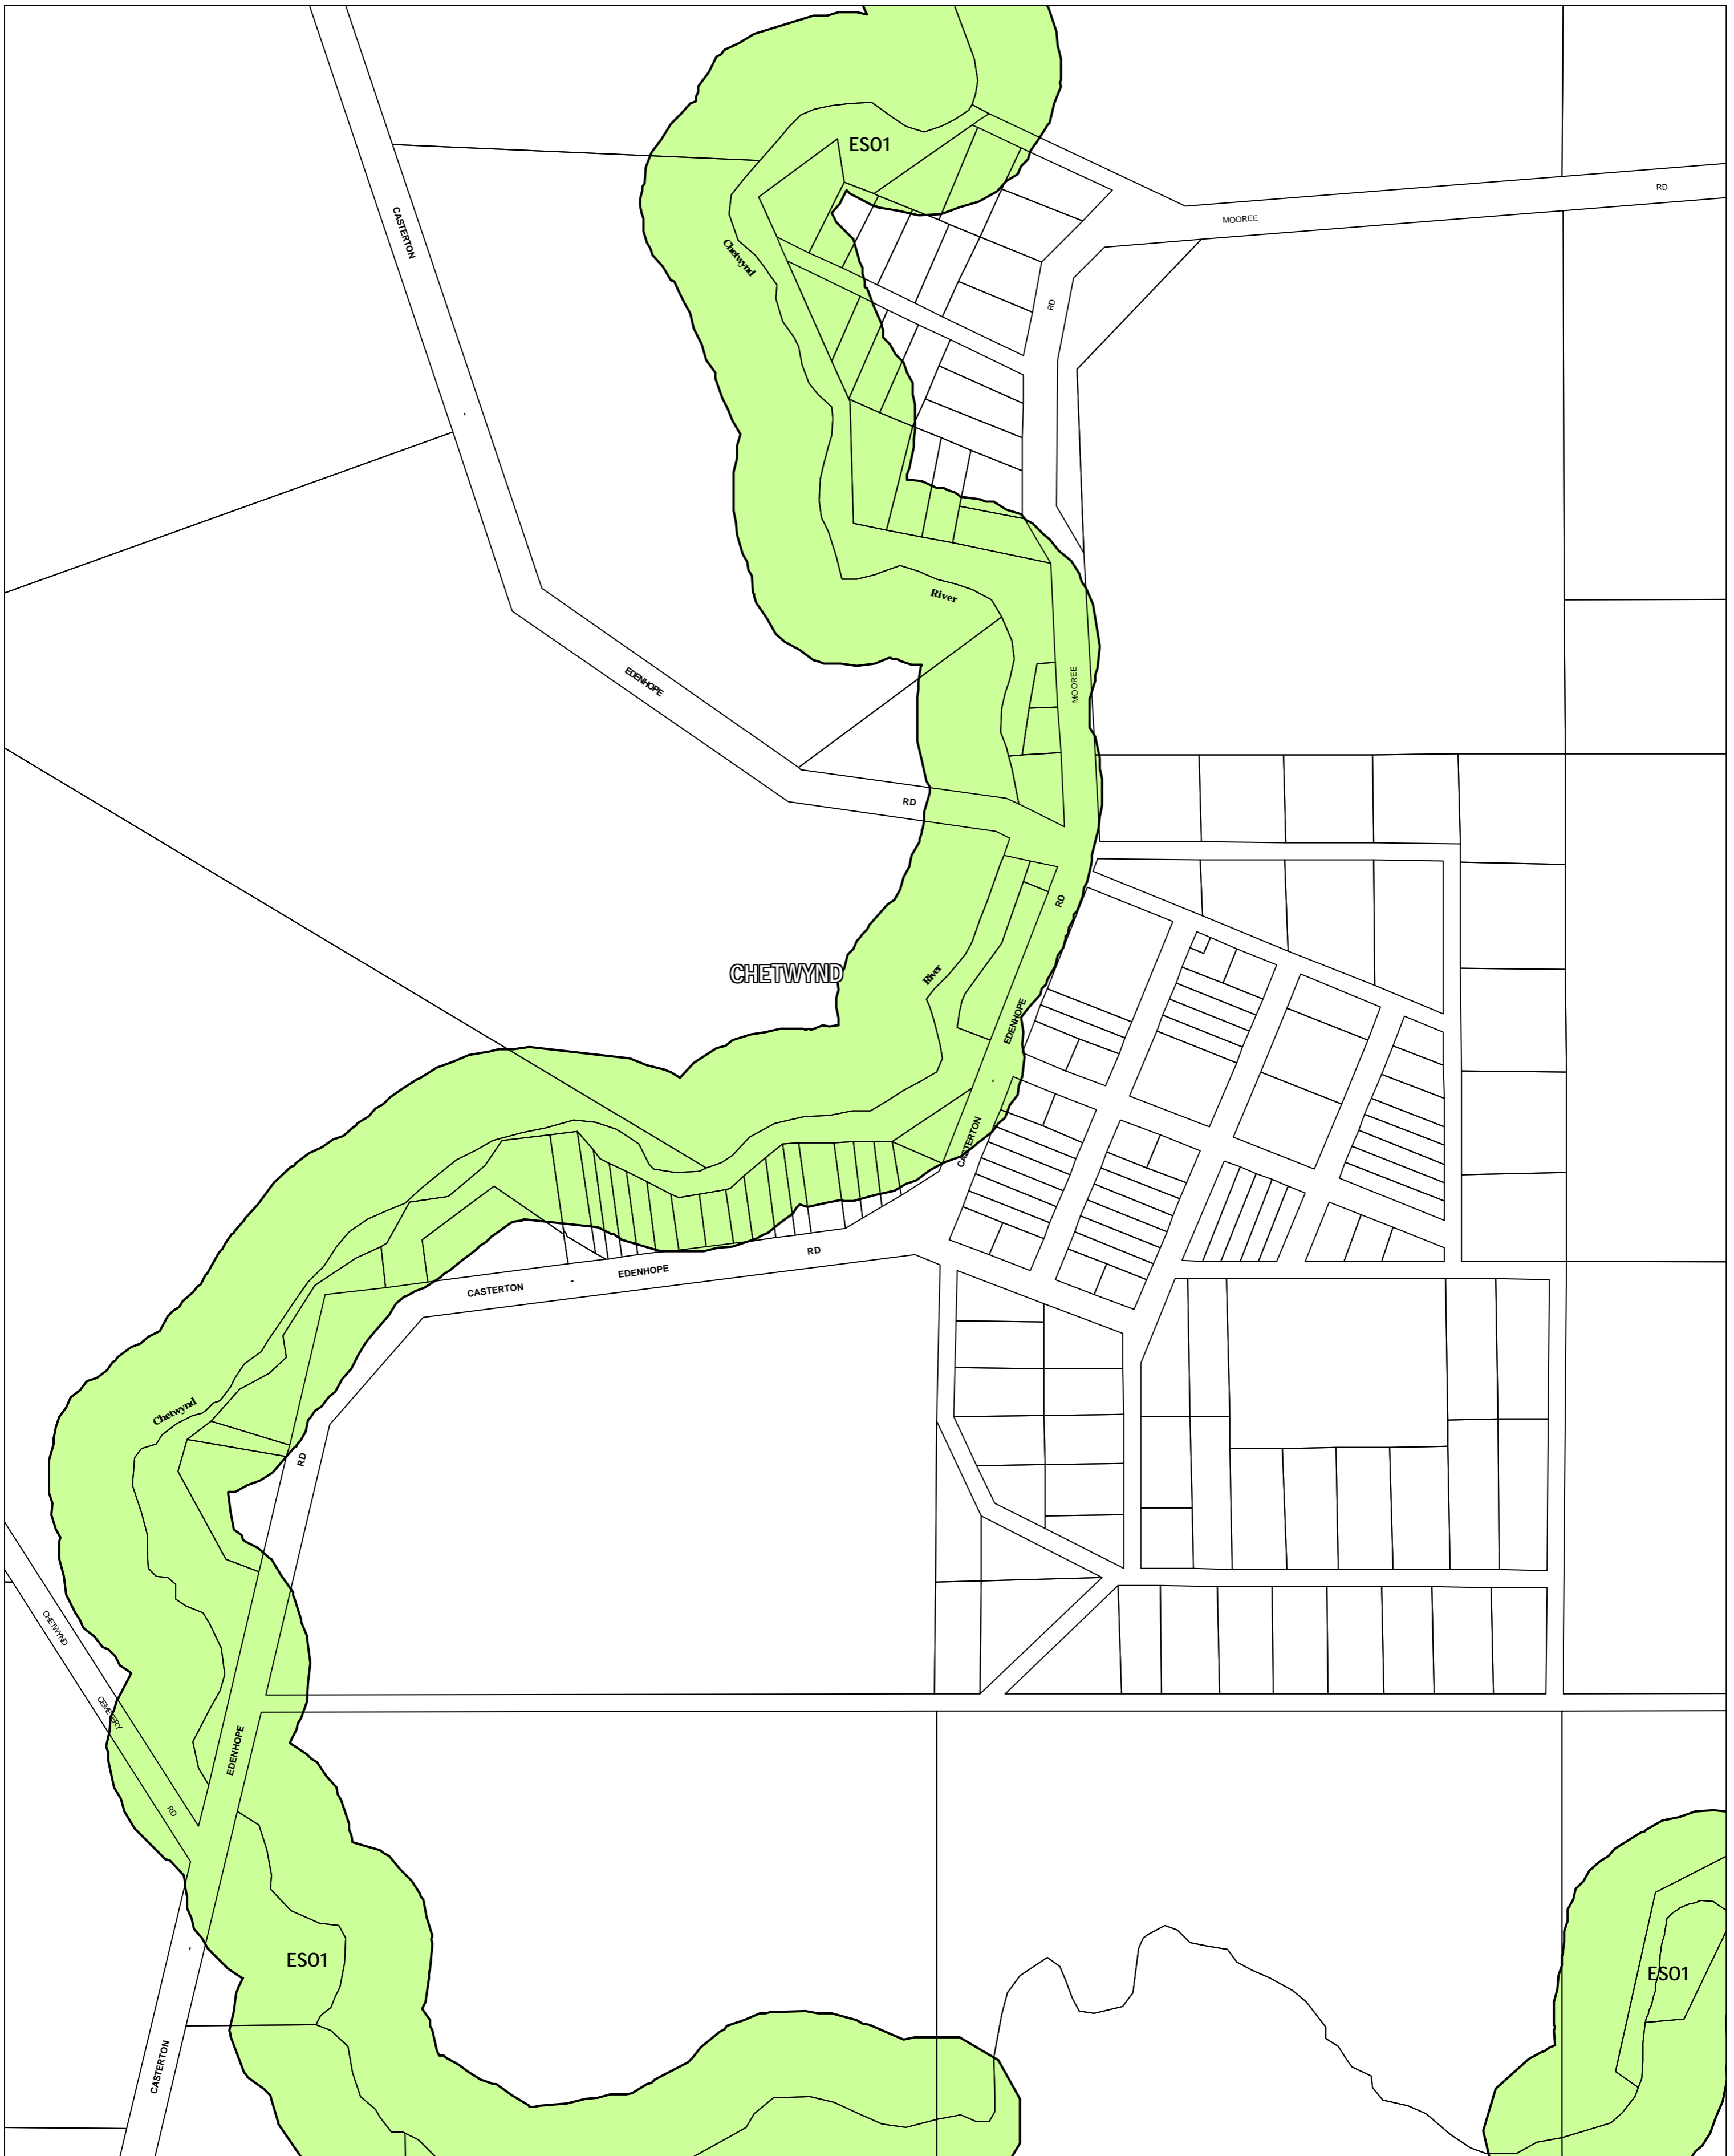

WEST WIMMERA PLANNING SCHEME - LOCAL PROVISION

Overlays

ES01 Environmental Significance Overlay - Schedule 1

AUSTRALIAN MAP GRID ZONE 54

Printed: 14/6/2007

INDEX TO ADJOINING METRIC SERIES MAP